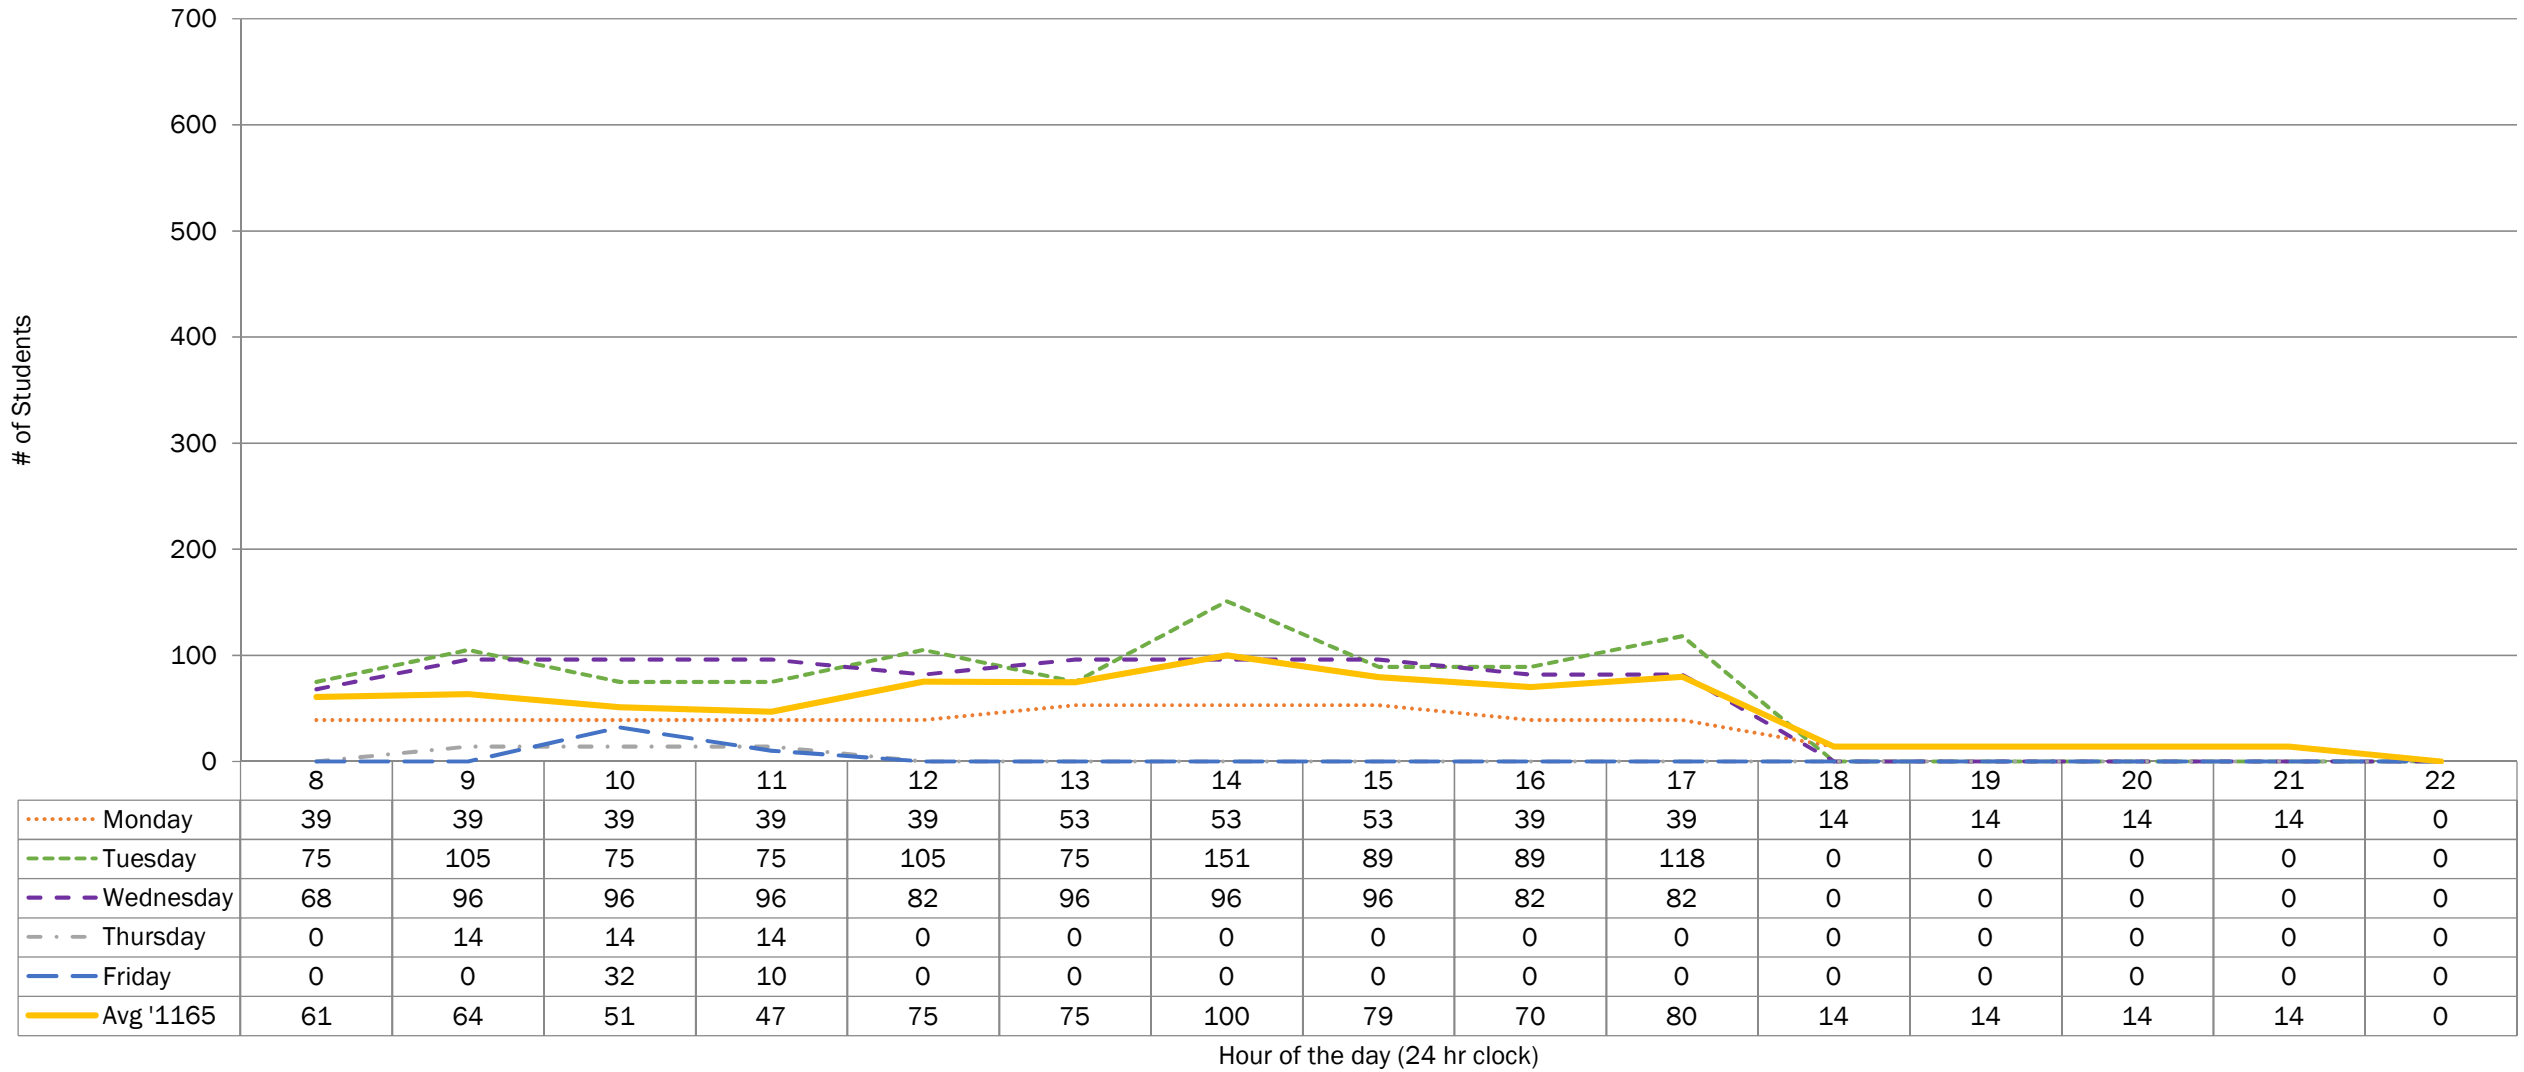

Spring 2016 (1165) Student Activity - Off Campus

Week Two Snapshot

Includes Off & PRHC, PTBOMUSEUM

..... Monday
- - - - Tuesday
- - - - Wednesday
- - - - Thursday
- - - - Friday
- - - - Avg '1165