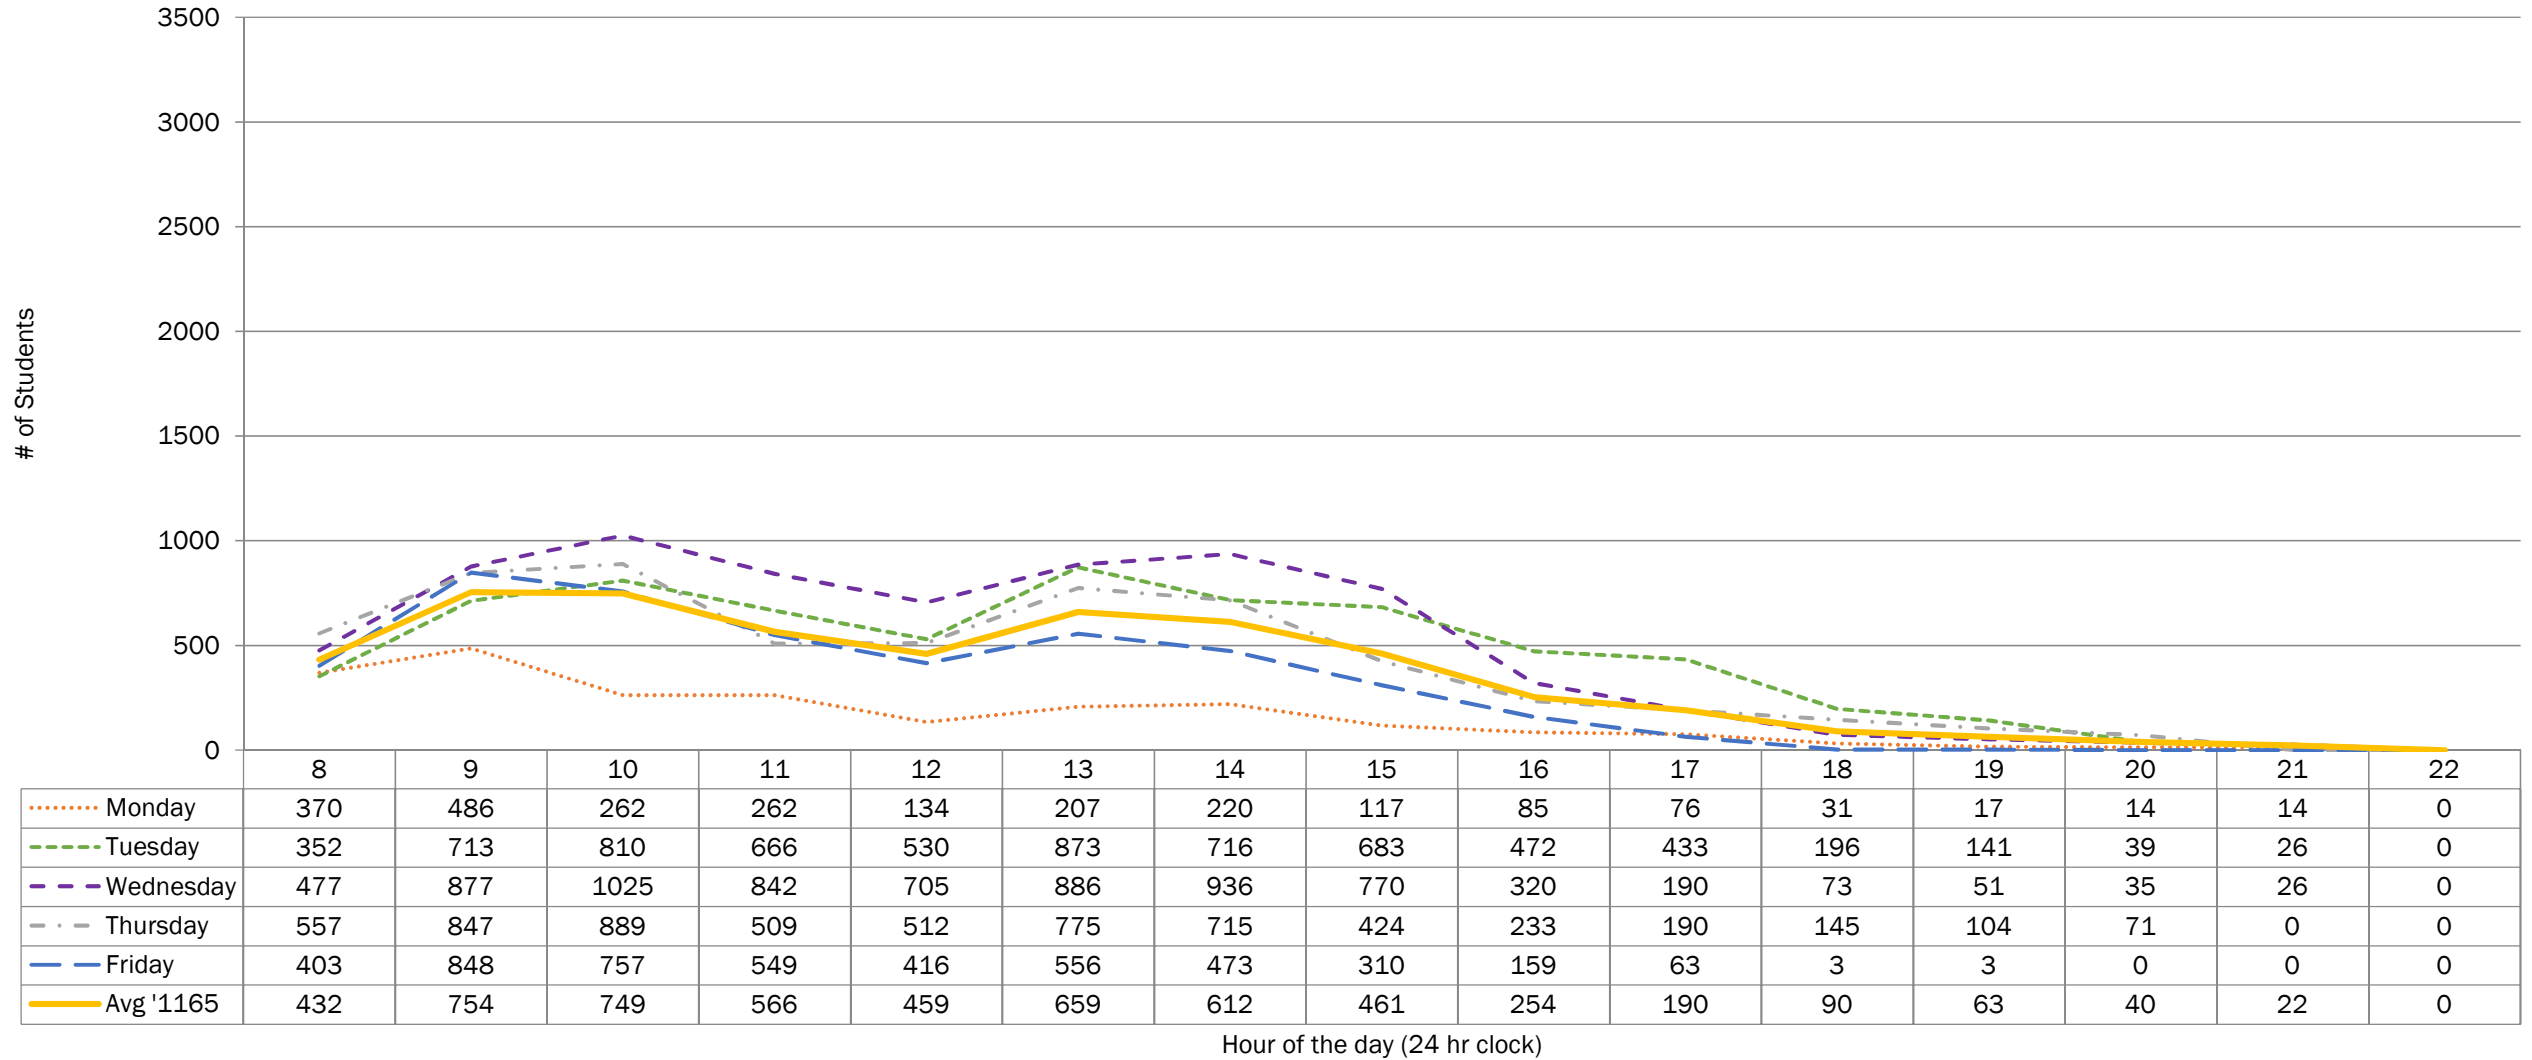

Spring 2016 (1165) Student Activity - All Campuses

Week Two Snapshot

Sutherland, Frost, Cobourg, Haliburton, & Off

..... Monday
- - - - Tuesday
- - - - Wednesday
- · - · Thursday
- - - - Friday
———— Avg '1165