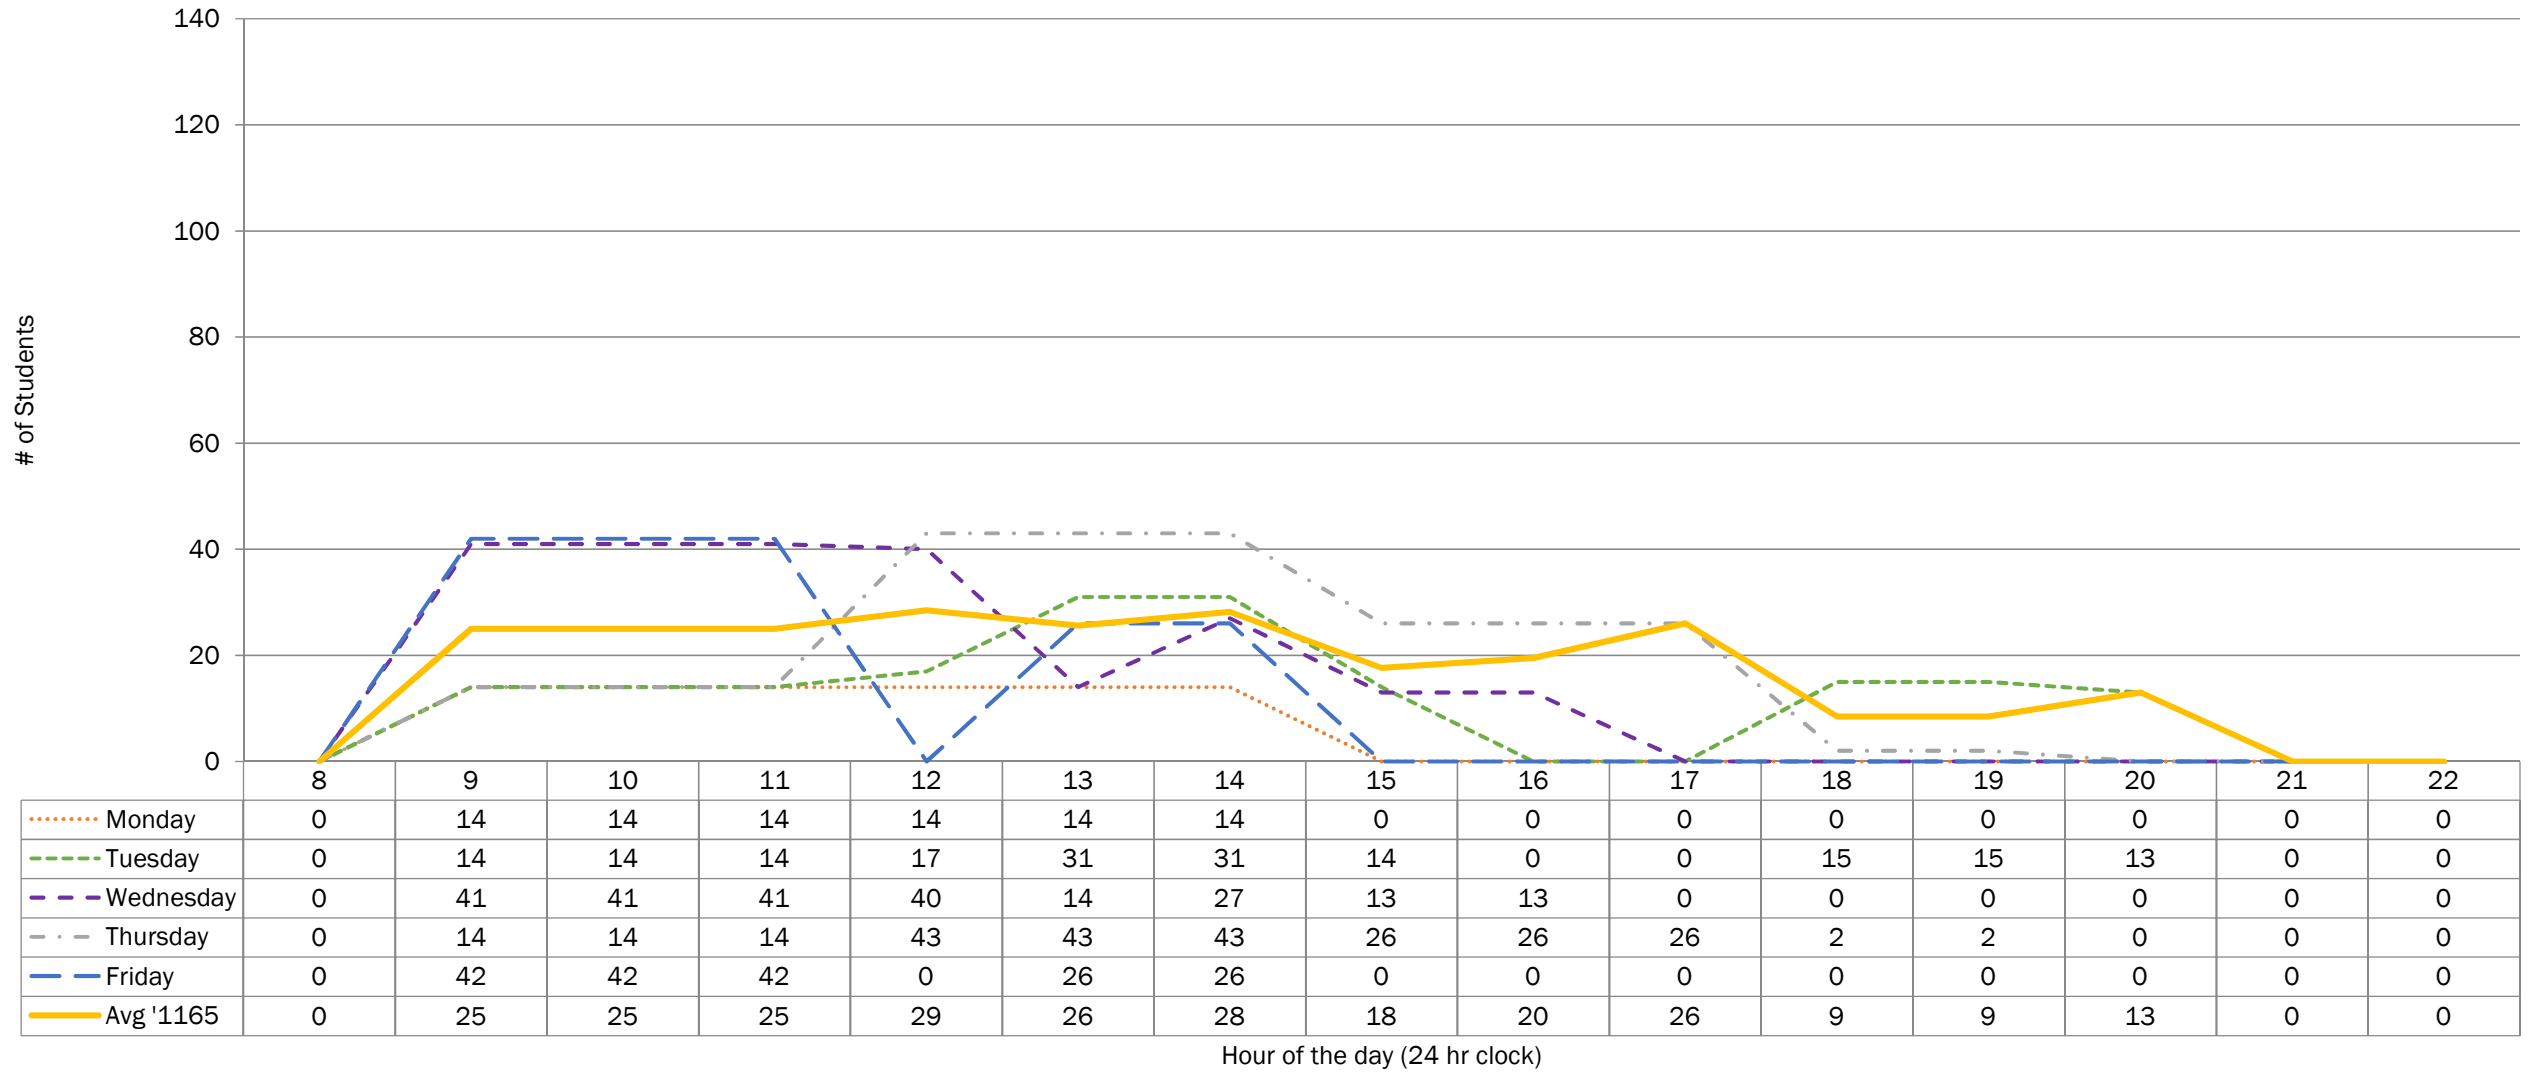

Spring 2016 (1165) Student Activity - Cobourg Campus

Week Two Snapshot

Includes Cobourg

..... Monday
- - - - Tuesday
- - - - Wednesday
- . - . Thursday
- - - - Friday
——— Avg '1165