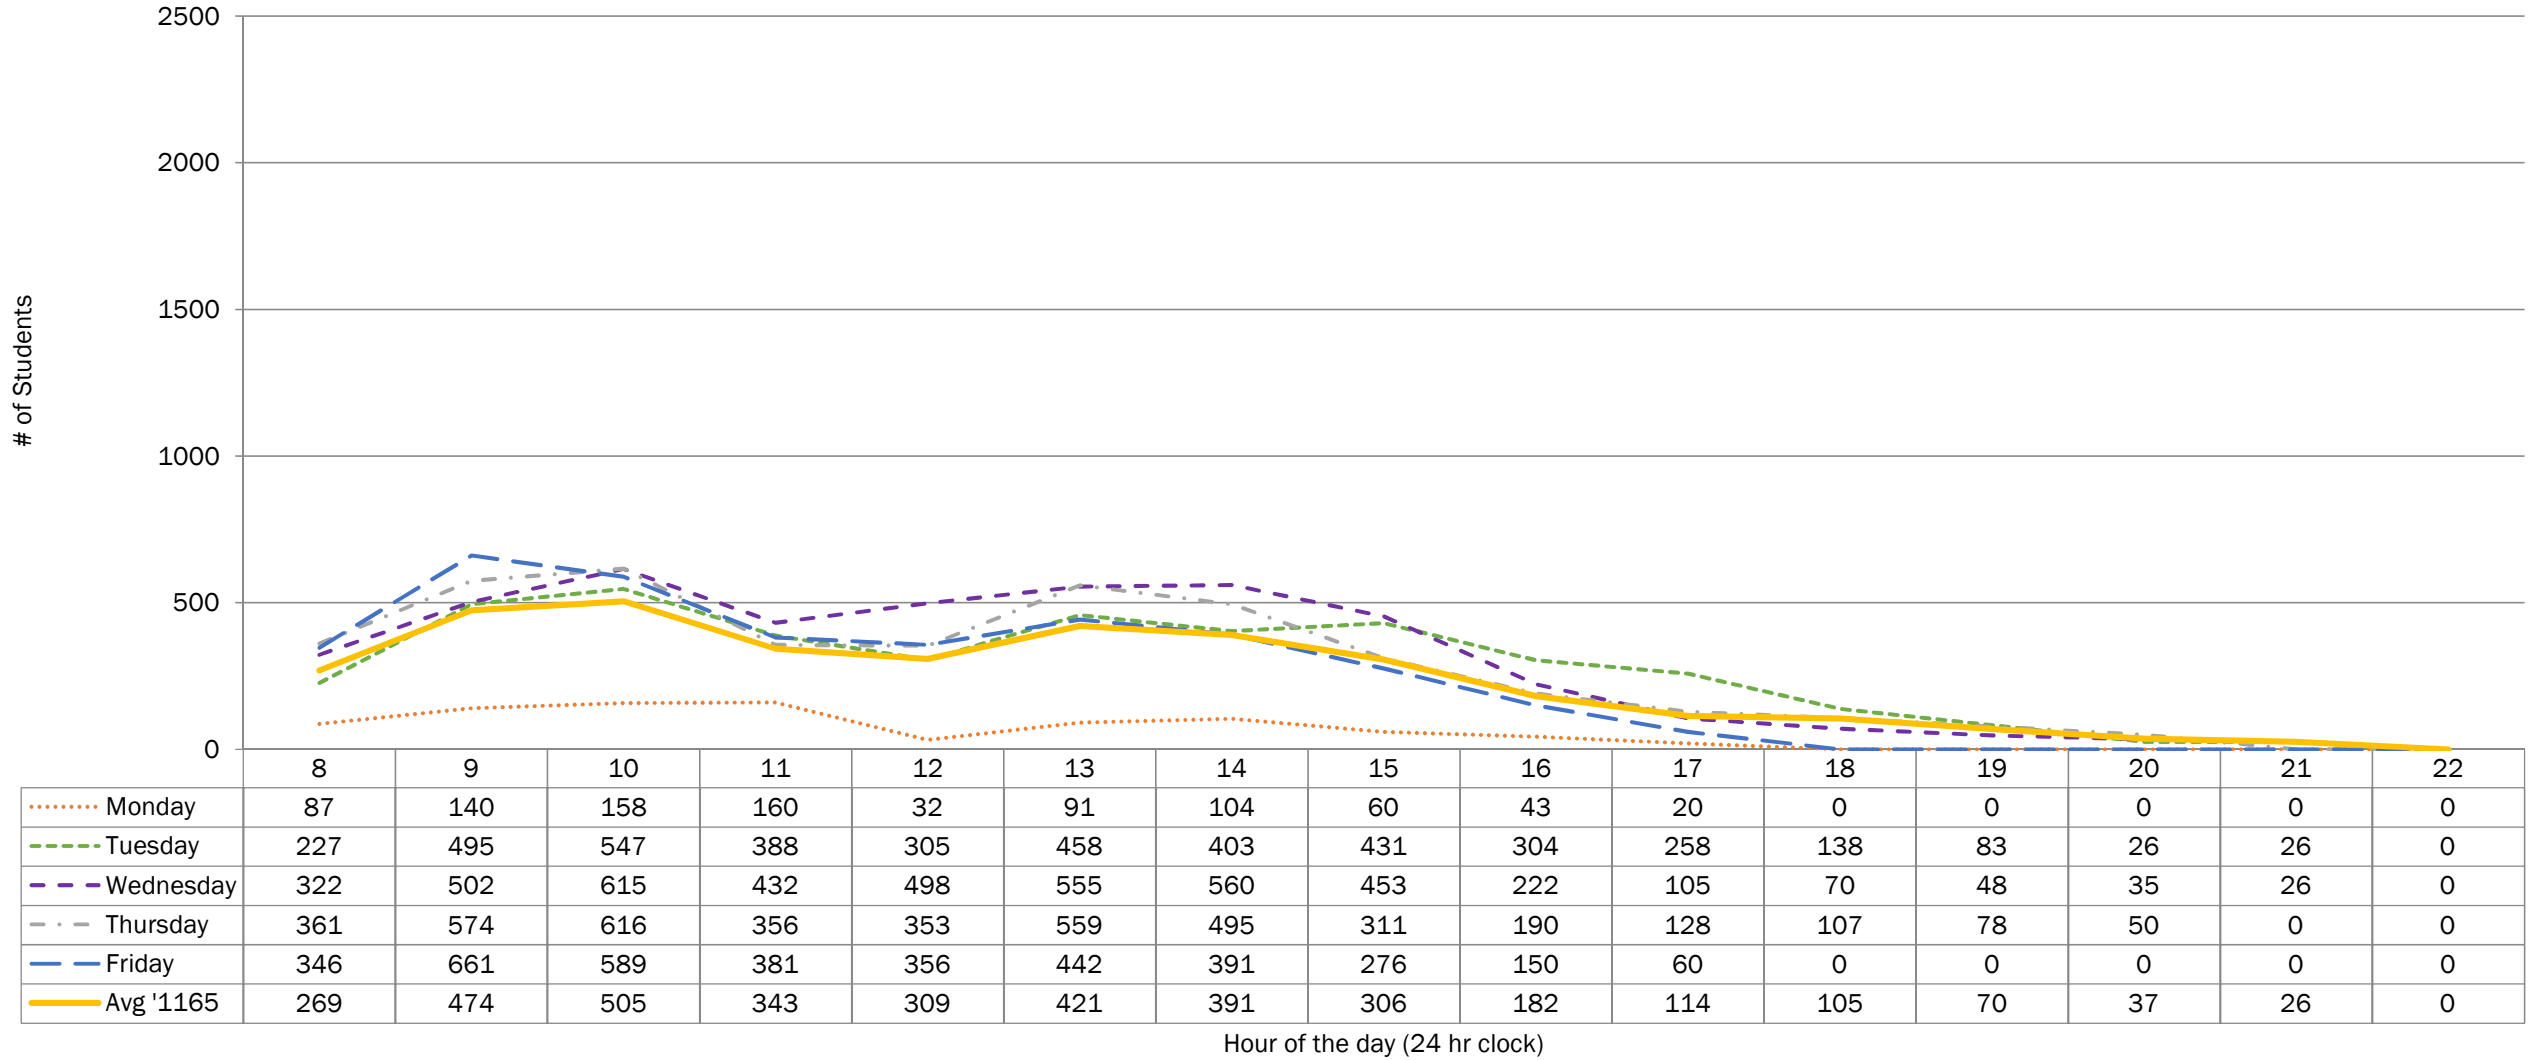

Campus Activity Charts
Spring 2016 (1165) Week Two Snapshot

All Campuses

Student count

Time	Monday	Tuesday	Wednesday	Thursday	Friday	Avg '1165
8	370	352	477	557	403	432
9	486	713	877	847	848	754
10	262	810	1025	889	757	749
11	262	666	842	509	549	566
12	134	530	705	512	416	459
13	207	873	886	775	556	659
14	220	716	936	715	473	612
15	117	683	770	424	310	461
16	85	472	320	233	159	254
17	76	433	190	190	63	190
18	31	196	73	145	3	90
19	17	141	51	104	3	63
20	14	39	35	71	0	40
21	14	26	26	0	0	22
22	0	0	0	0	0	0
Avg	164	475	515	459	378	

All Campuses

# of classes

Time	Monday	Tuesday	Wednesday	Thursday	Friday	Avg '1165
8	11	17	27	24	20	20
9	31	52	63	57	60	53
10	29	58	70	59	61	55
11	28	47	61	48	52	47
12	24	45	47	47	32	39
13	26	62	47	64	41	48
14	27	57	50	60	39	47
15	15	43	41	35	27	32
16	11	29	20	17	16	19
17	11	26	13	16	11	15
18	9	27	14	24	7	16
19	8	25	13	22	7	15
20	1	3	3	3	0	3
21	1	2	2	0	0	2
22	0	0	0	0	0	0
Avg	17	35	34	37	31	

Notes: FC_SPACE_UTL_VW - Space Utilization by Program View

Removed columns ACAD_PROG, FC_PRGM_ENRL, SCHEDULED_HRS, FC_PRGM_RM_UTL

Removed activity that began after May 23, 2016

Removed activity that ended before May 23, 2016

Summation of all activity - Sutherland, Frost, Cobourg, Haliburton, Off campuses

Course start time that was not on the hour was rounded down (e.g. 8:20 to 8:00)

Course end time that was not on the hour was rounded up (e.g. 8:20 to 9:00)

Top 10% indicated by red cells and text

Avg. '1165 column Top 10% indicated by yellow cells and text

Does not include courses lists in the 'Sched. of Class data missing' tab

Does not include Facilities one off room bookings

Concurrent room bookings included (marginally inflates student count)

Spring (1165) Student Activity - Sutherland Campus

Week Two Snapshot

Includes Brealey, Wellness, & KTTC

..... Monday
- - - - Tuesday
- - - - Wednesday
- . - . Thursday
- - - - Friday
———— Avg '1165