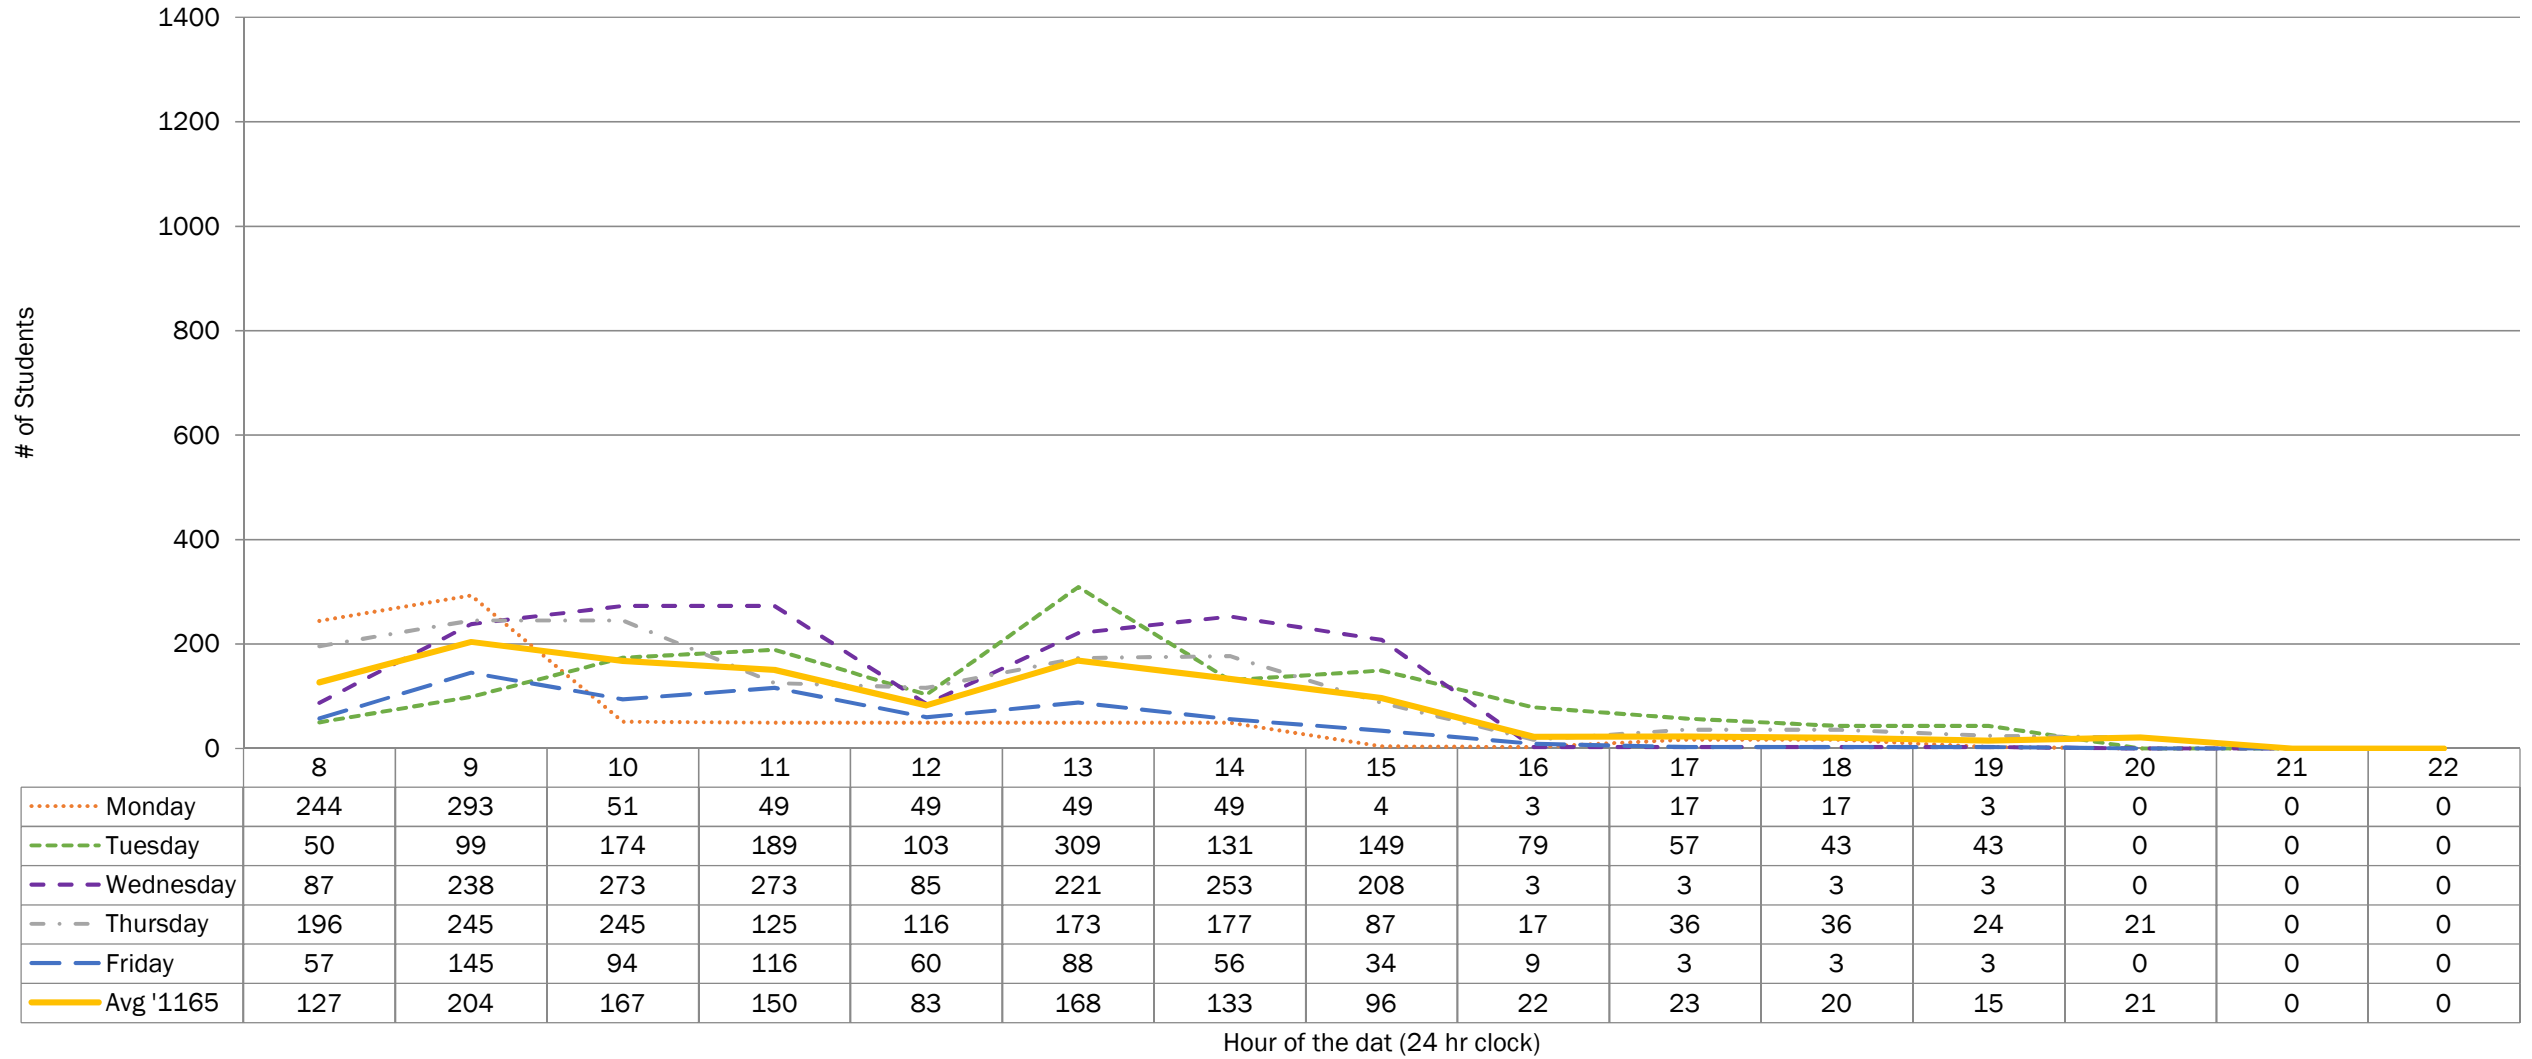

Spring 2016 (1165) Student Activity - Frost Campus Week Two Snapshot

Includes Frost, Heavy Equipment, Law & Arbour, Fieldhouse, & Resource Drilling

..... Monday
- - - - Tuesday
- - - - Wednesday
- . - . Thursday
- - - - Friday
———— Avg '1165