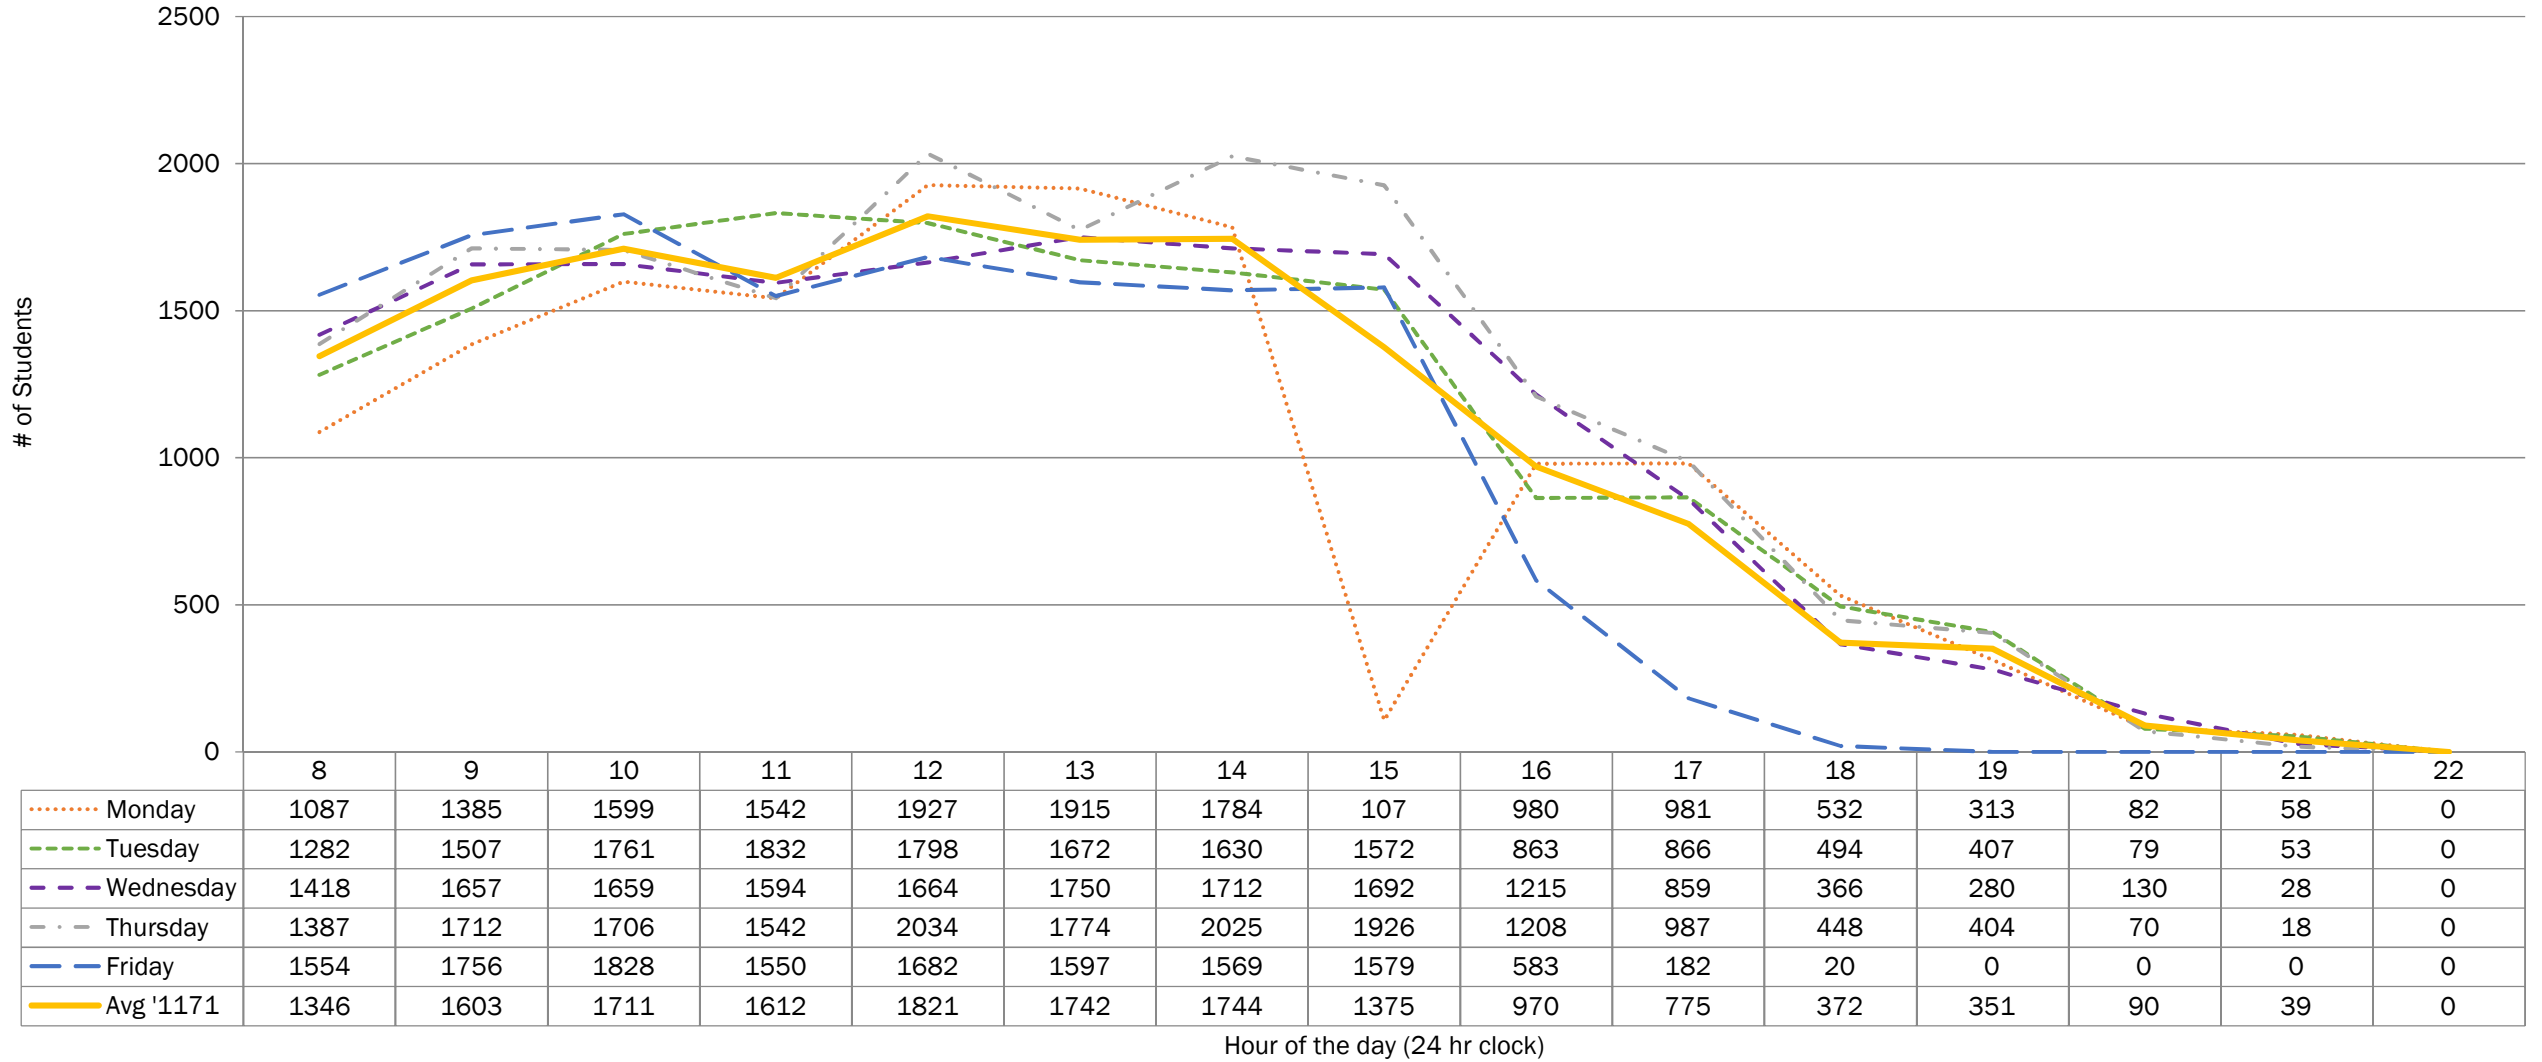

Campus Activity Charts
Winter 2017 (1171) Week Two Snapshot

All Campuses

Student count

Time	Monday	Tuesday	Wednesday	Thursday	Friday	Avg '1171
8	1878	2477	2394	2367	2705	2364
9	2454	3056	2962	2933	3095	2900
10	2860	3065	2840	2942	3225	2986
11	3025	3160	2826	2773	2473	2851
12	3005	3006	2853	2370	2849	2817
13	3048	2915	2910	3029	2784	2937
14	2999	3192	2919	3419	2897	3085
15	1318	3030	3020	3287	2720	2675
16	1772	1638	2245	1858	1009	1704
17	1767	1617	1522	1457	431	1359
18	638	831	599	913	114	619
19	389	483	377	771	94	423
20	128	89	130	70	0	104
21	58	63	28	18	0	42
22	0	0	0	0	0	0
Avg	1810	2044	1973	2015	2033	

All Campuses

# of classes

Time	Monday	Tuesday	Wednesday	Thursday	Friday	Avg '1171
8	60	85	86	86	97	83
9	88	117	113	115	123	111
10	113	119	111	122	124	118
11	108	119	106	115	103	110
12	106	109	98	84	105	100
13	115	108	98	121	106	110
14	111	128	109	142	115	121
15	59	120	111	133	109	106
16	69	74	75	87	56	72
17	65	65	58	69	35	58
18	43	42	42	52	19	40
19	32	34	34	45	16	32
20	7	6	8	5	0	7
21	3	4	3	1	0	3
22	0	0	0	0	0	0
Avg	70	81	75	84	84	

Notes: FC_SPACE_UTL_VW - Space Utilization by Program View

Removed columns ACAD_PROG, FC_PRGM_ENRL, SCHEDULED_HRS, FC_PRGM_RM_UTL

Removed activity that began after January 20, 2017

Removed activity that ended before January 20, 2017

Summation of all activity - Sutherland, Frost, Cobourg, Haliburton, Off campuses

Course start time that was not on the hour was rounded down (e.g. 8:20 to 8:00)

Course end time that was not on the hour was rounded up (e.g. 8:20 to 9:00)

Top 10% indicated by red cells and text

Avg. '1171 column Top 10% indicated by yellow cells and text

Does not include courses lists in the 'Sched. of Class data missing' tab

Does not include Facilities one off room bookings

Concurrent room bookings included (marginally inflates student count)

Winter 2017 (1171) Student Activity - Sutherland Campus

Week Two Snapshot

Includes building(s): BREALEY, WELLNESS, & KTTC

Monday Tuesday Wednesday Thursday Friday Avg '1171