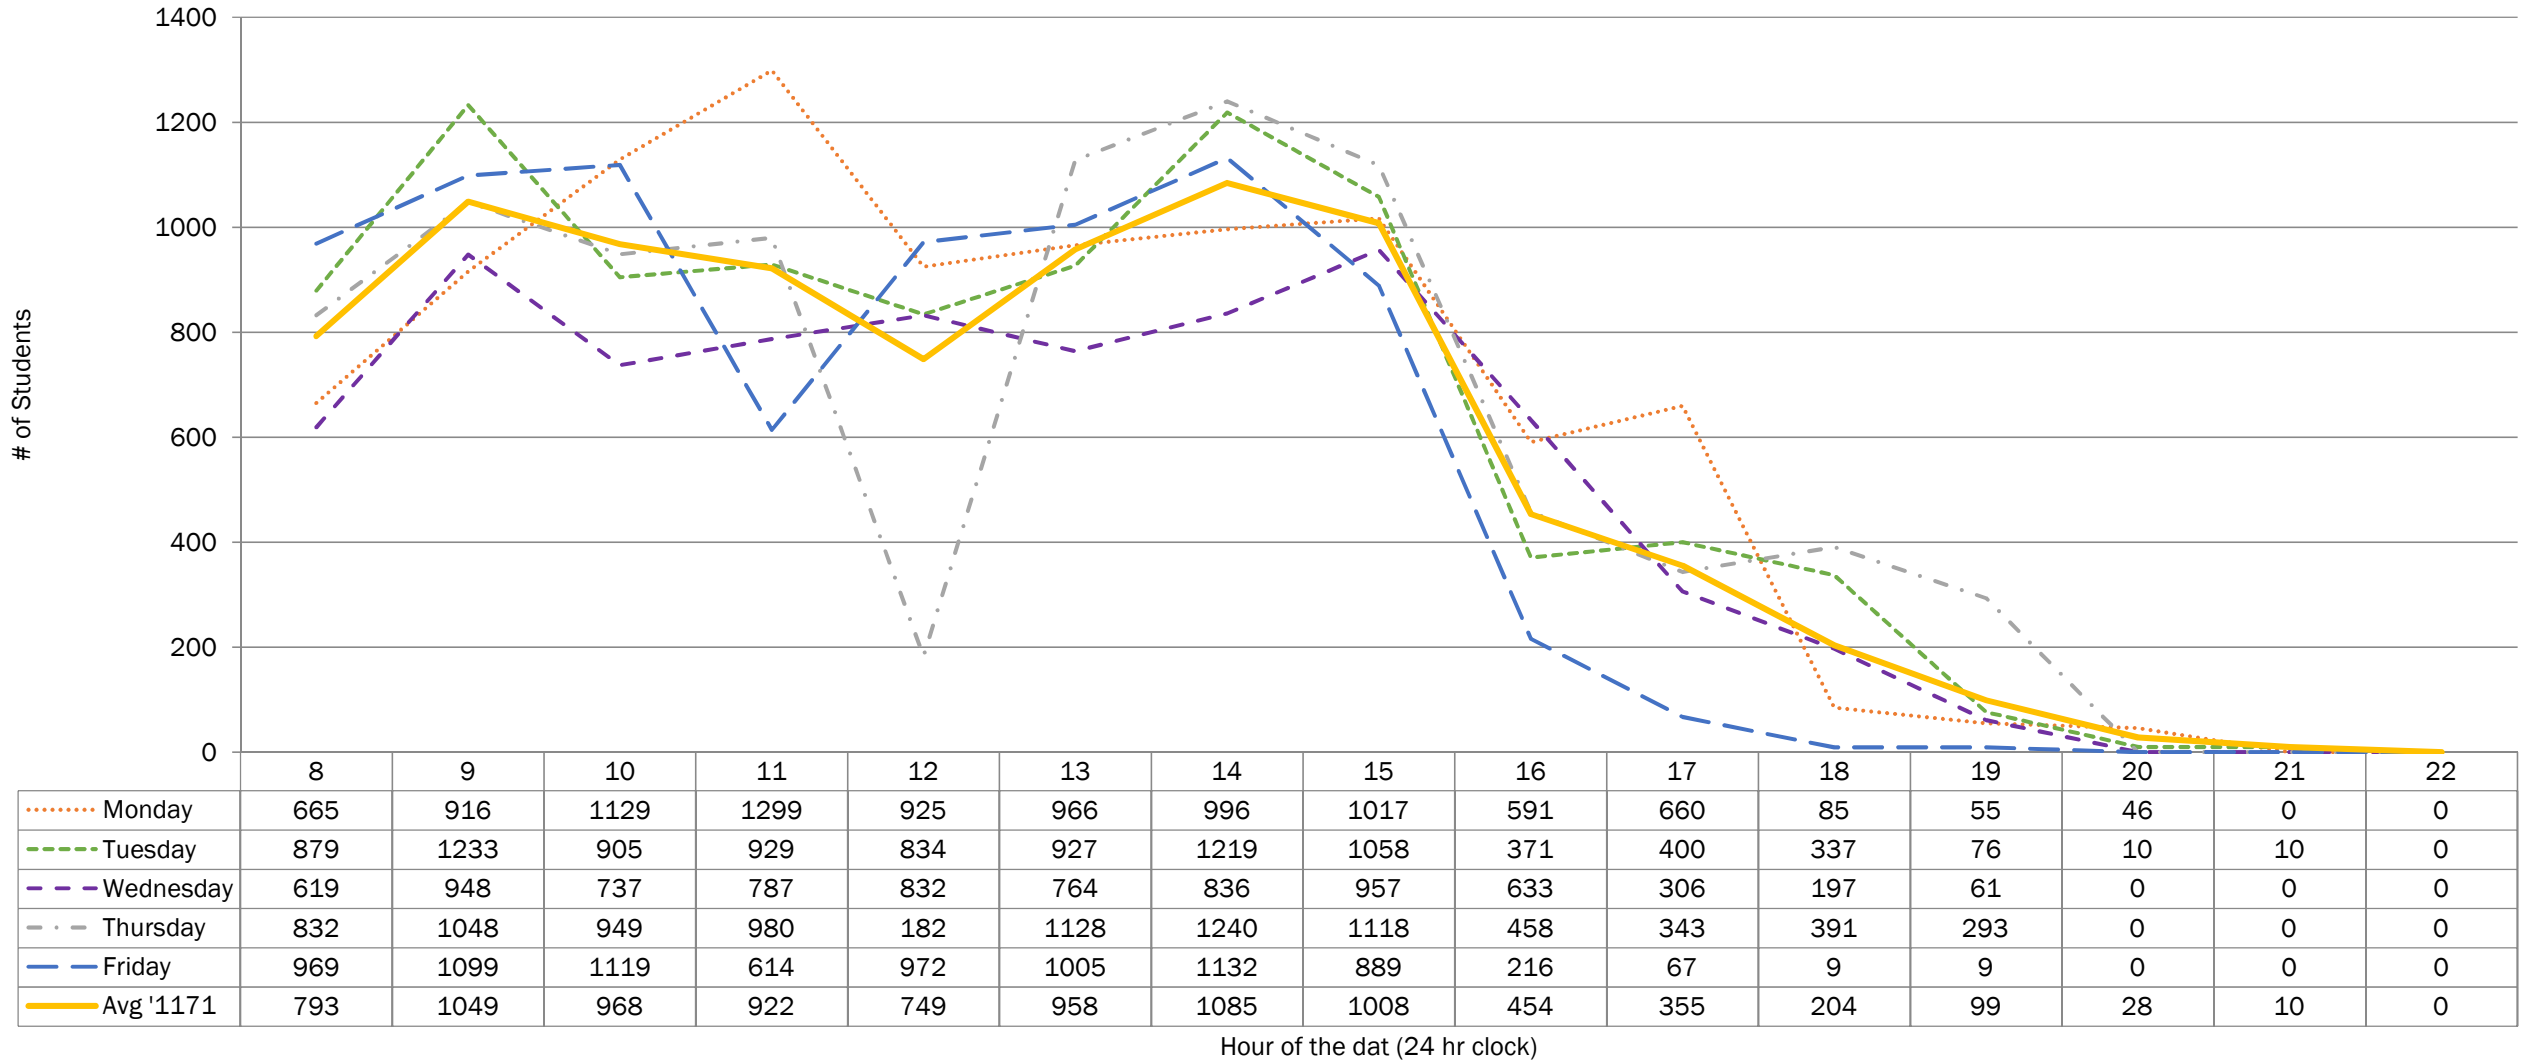

Winter 2017 (1171) Student Activity - Frost Campus Week Two Snapshot

Includes building(s): FROST, HEAVY EQUIPMENT, LAW & ARBOUR, FIELDHOUSE, & RESOURCE DRILLING

..... Monday
- - - - Tuesday
- - - - Wednesday
- . - . Thursday
- - - - Friday
———— Avg '1171