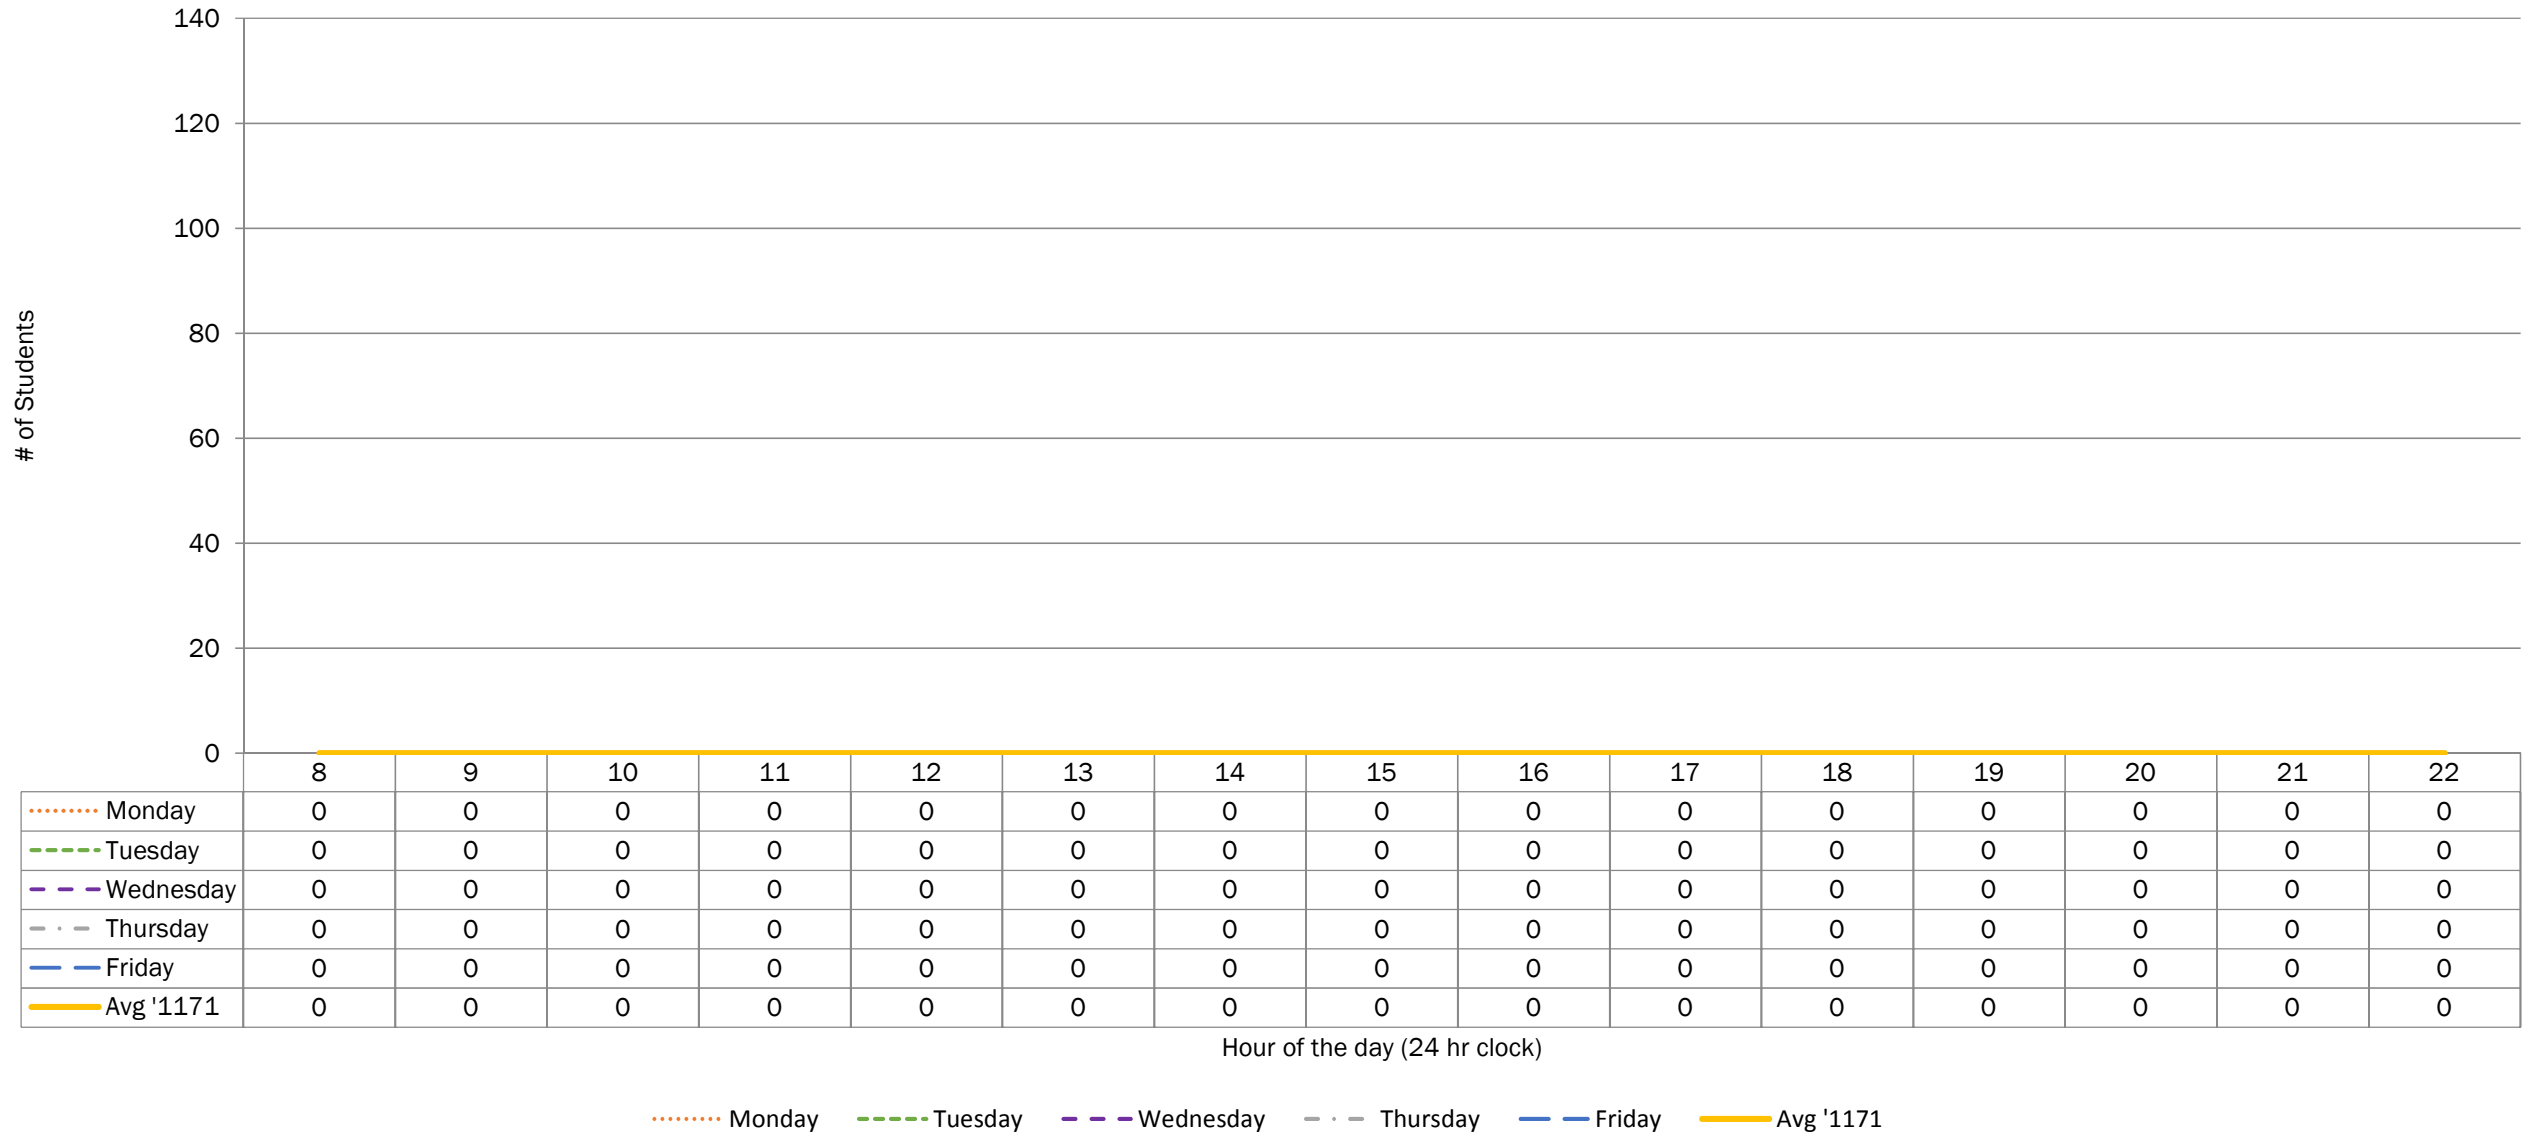

Winter 2017 (1171) Student Activity - Cobourg Campus

Week Two Snapshot

Includes building(s): COBOURG