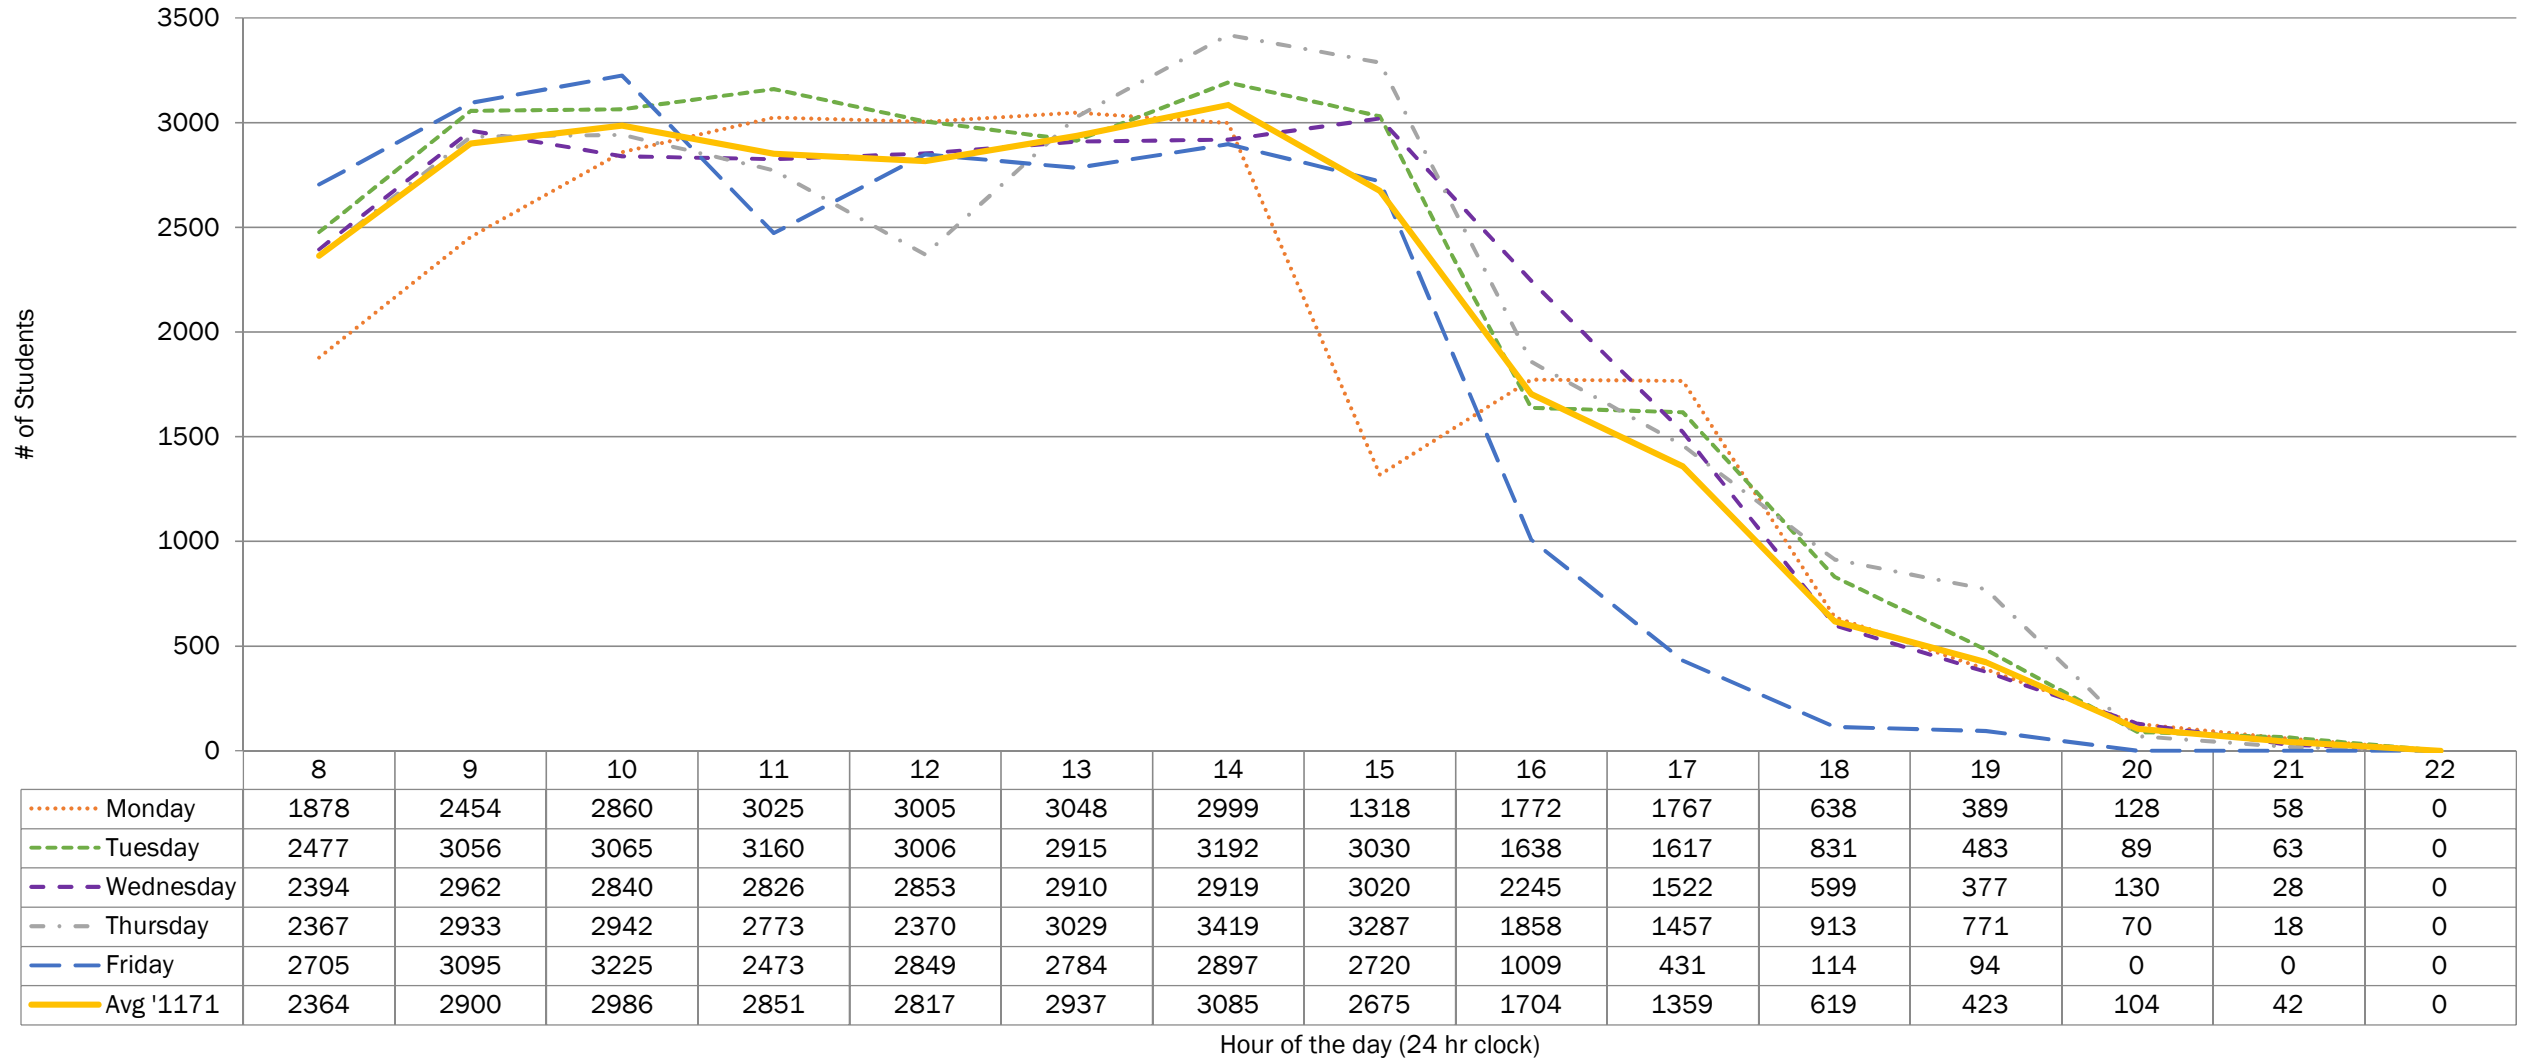

Winter 2017 (1171) Student Activity - All Campuses

Week Two Snapshot

SUTHERLAND, FROST, COBOURG, HALIBURTON, & OFF

..... Monday
- - - - Tuesday
- - - - Wednesday
- . - . Thursday
- - - - Friday
———— Avg '1171