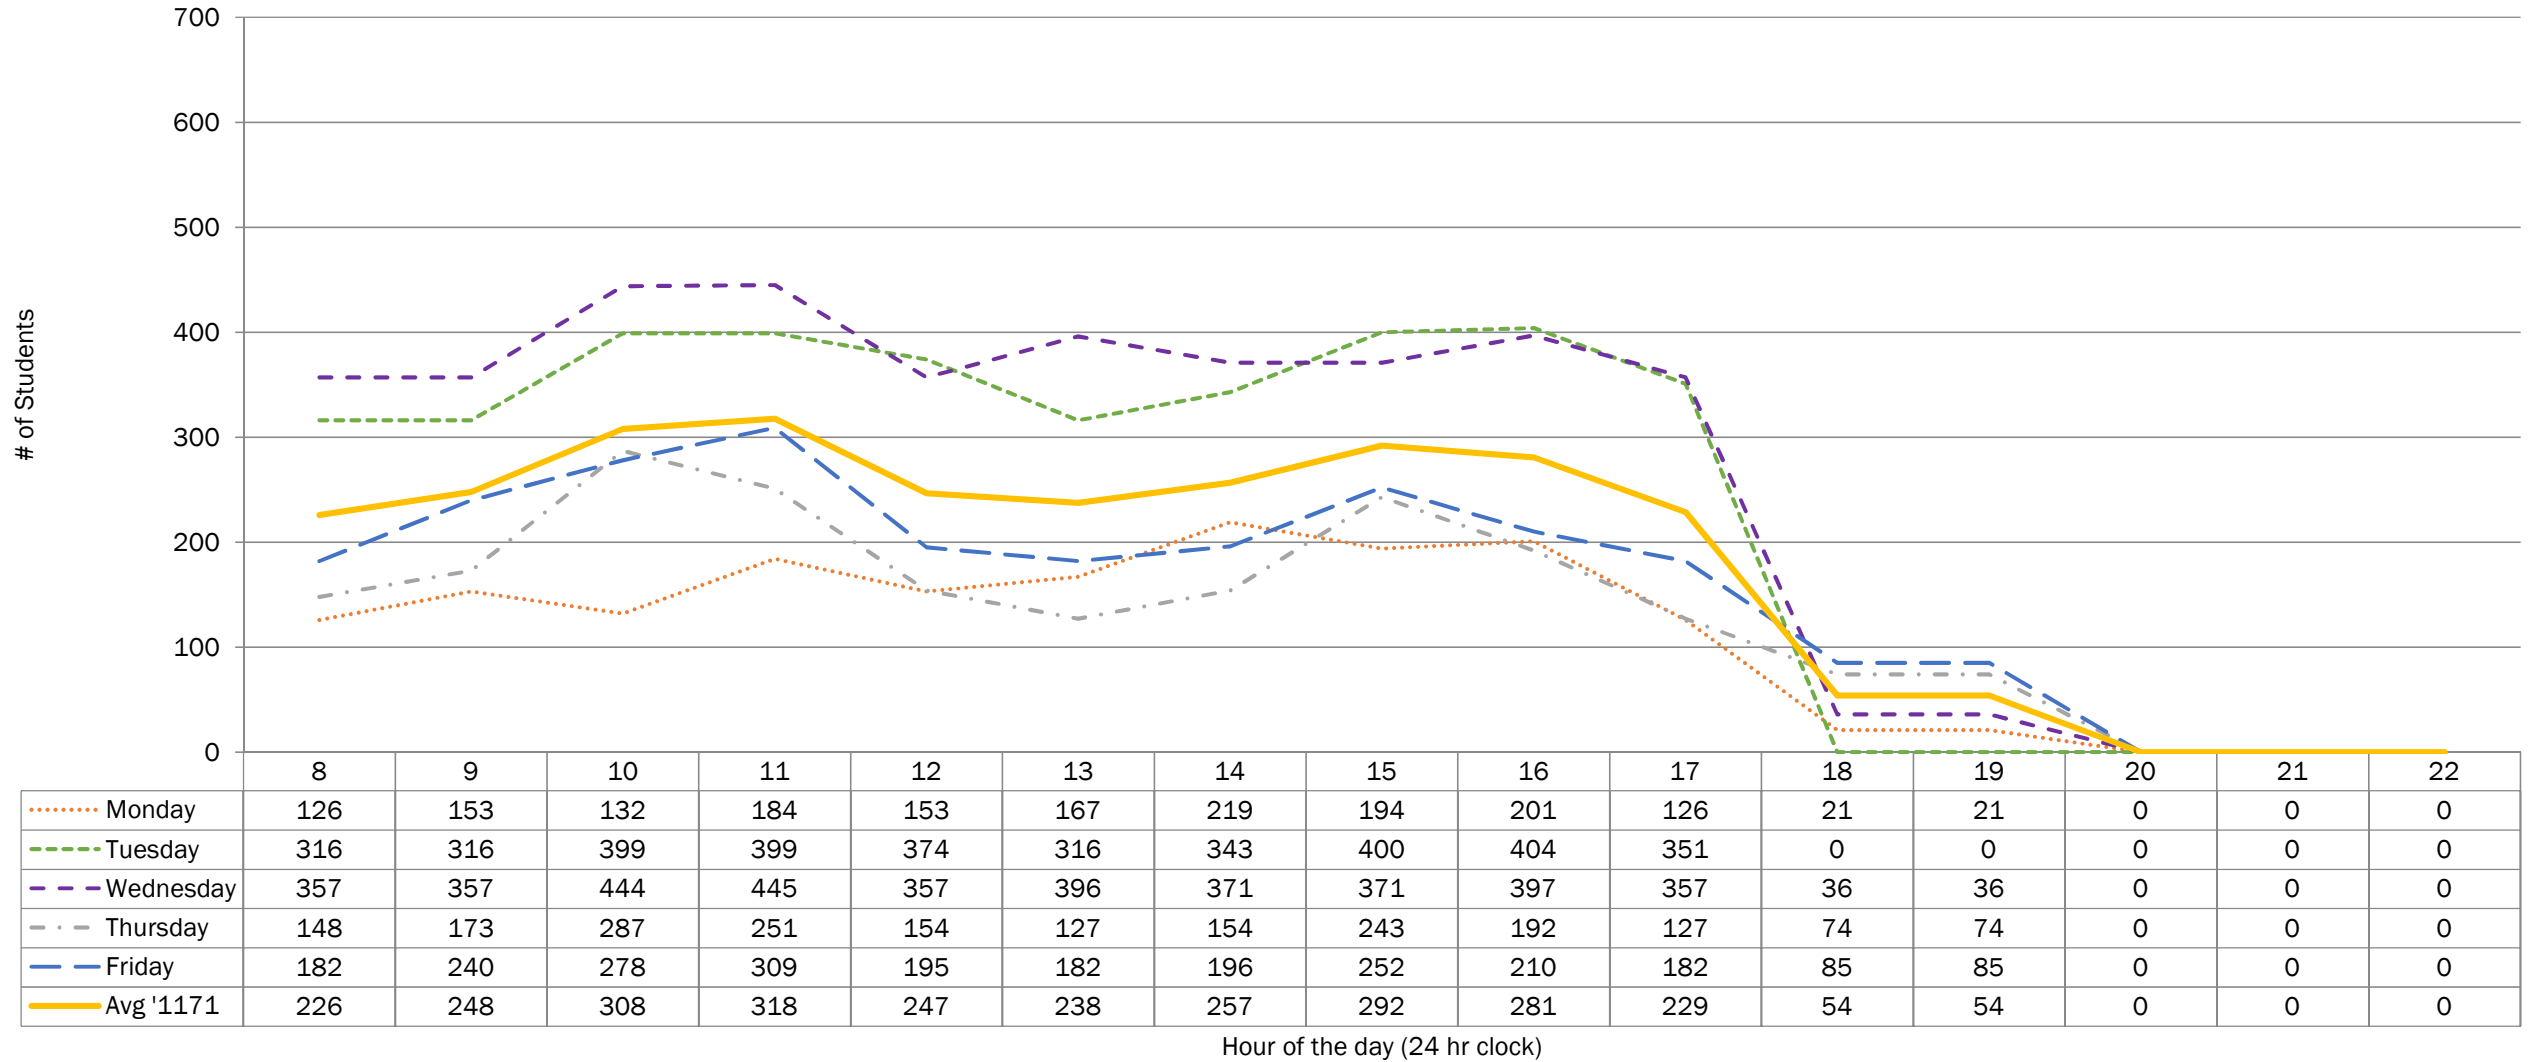

Winter 2017 (1171) Student Activity - Off Campus Week Two Snapshot

Includes buildings: OFF & PRHC, PTBOMUSEUM, NORWOOD

..... Monday
- - - - Tuesday
- - - - Wednesday
- - - - Thursday
- - - - Friday
———— Avg '1171