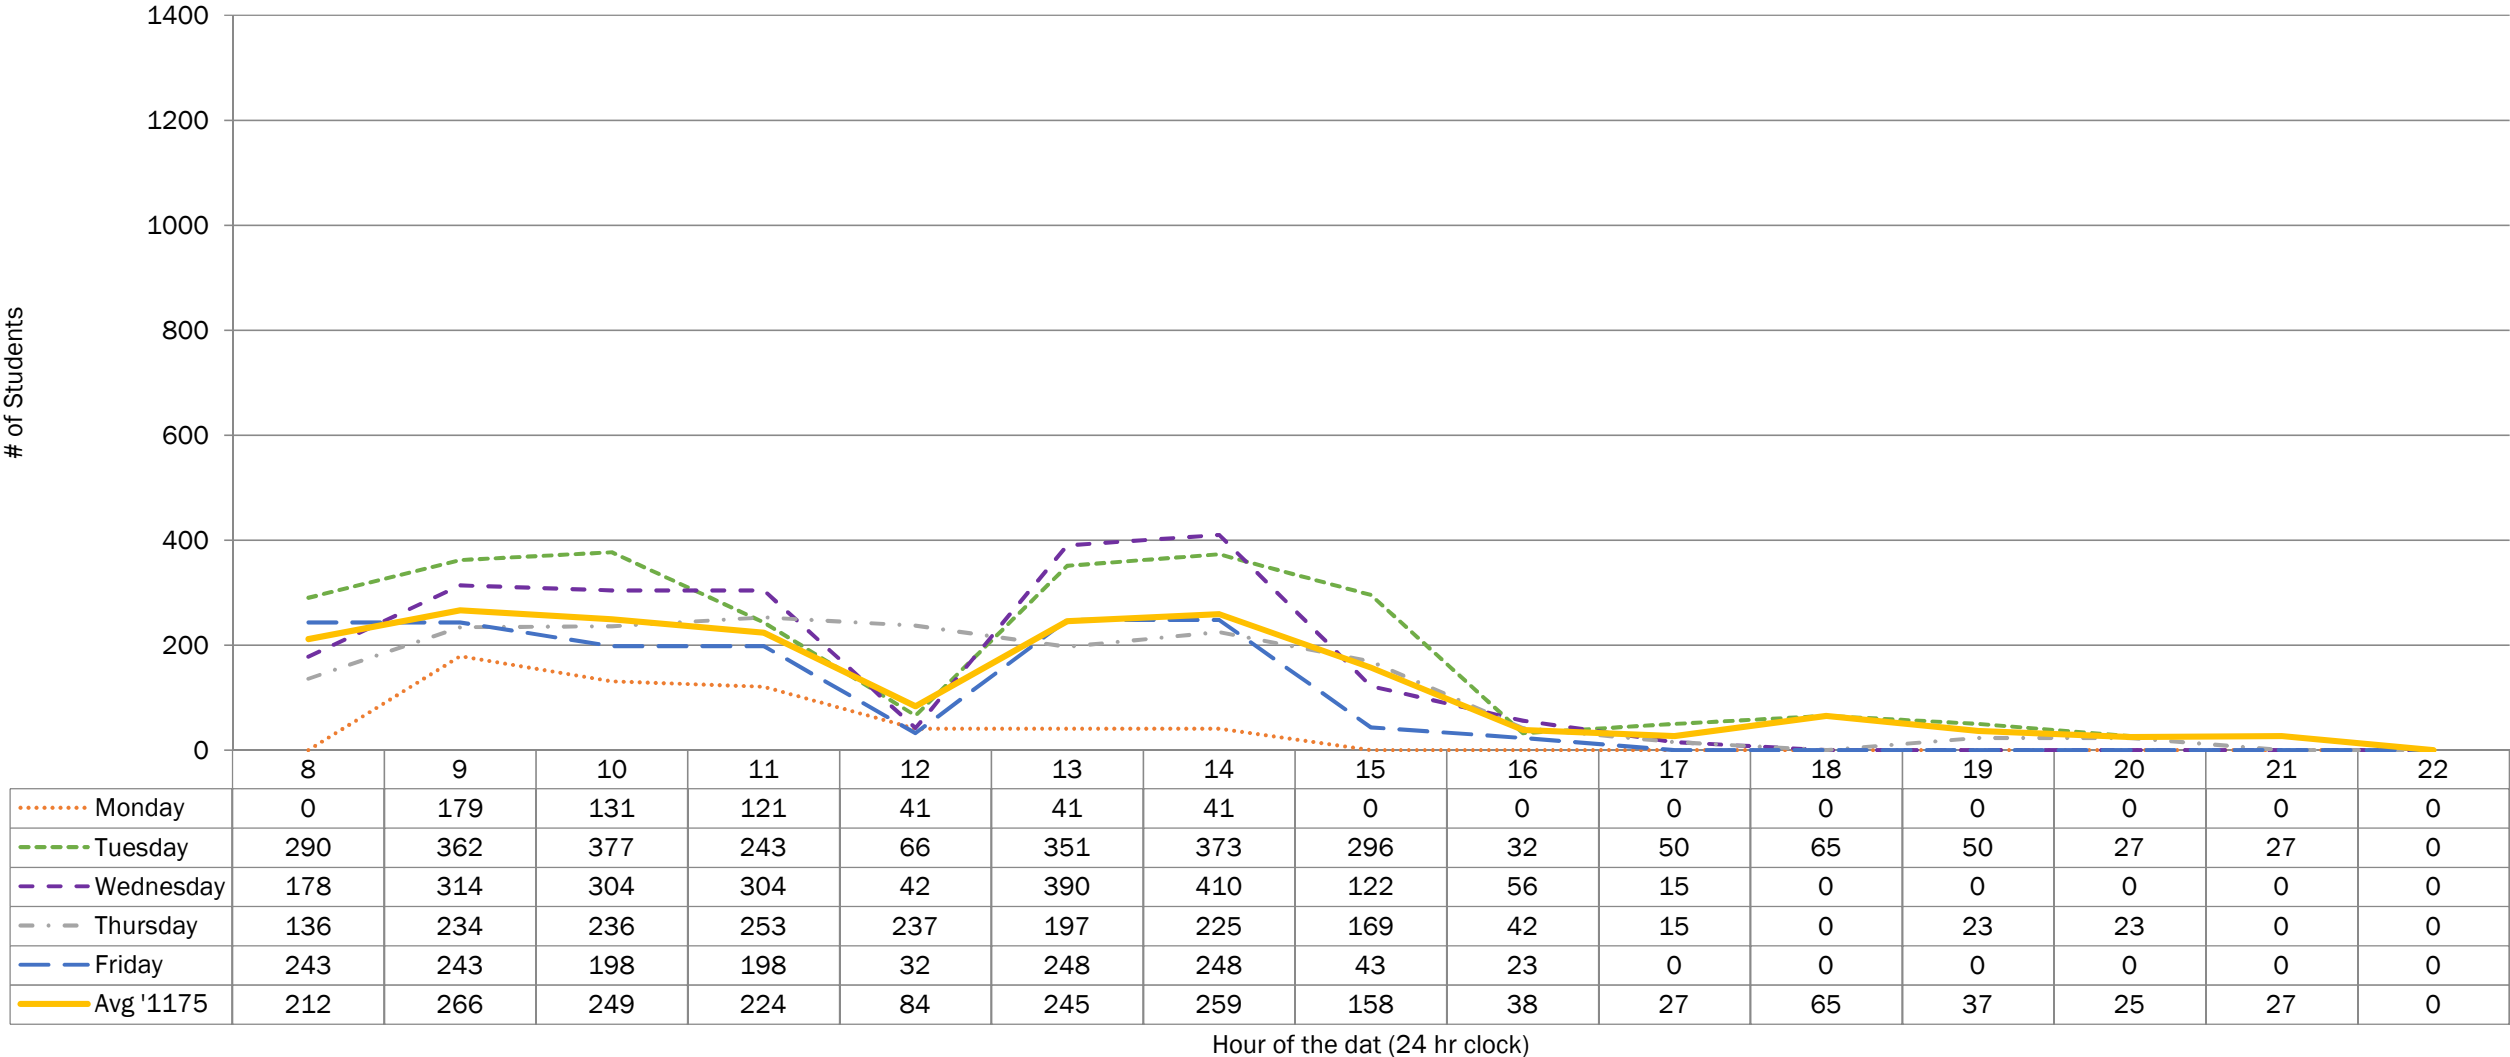

Spring 2017 (1175) Student Activity - Frost Campus Week Two Snapshot

Includes building(s): FROST, HEAVY EQUIPMENT, LAW & ARBOUR, FIELDHOUSE, & RESOURCE DRILLING

..... Monday
- - - - Tuesday
- - - - Wednesday
- . - . Thursday
- - - - Friday
———— Avg '1175