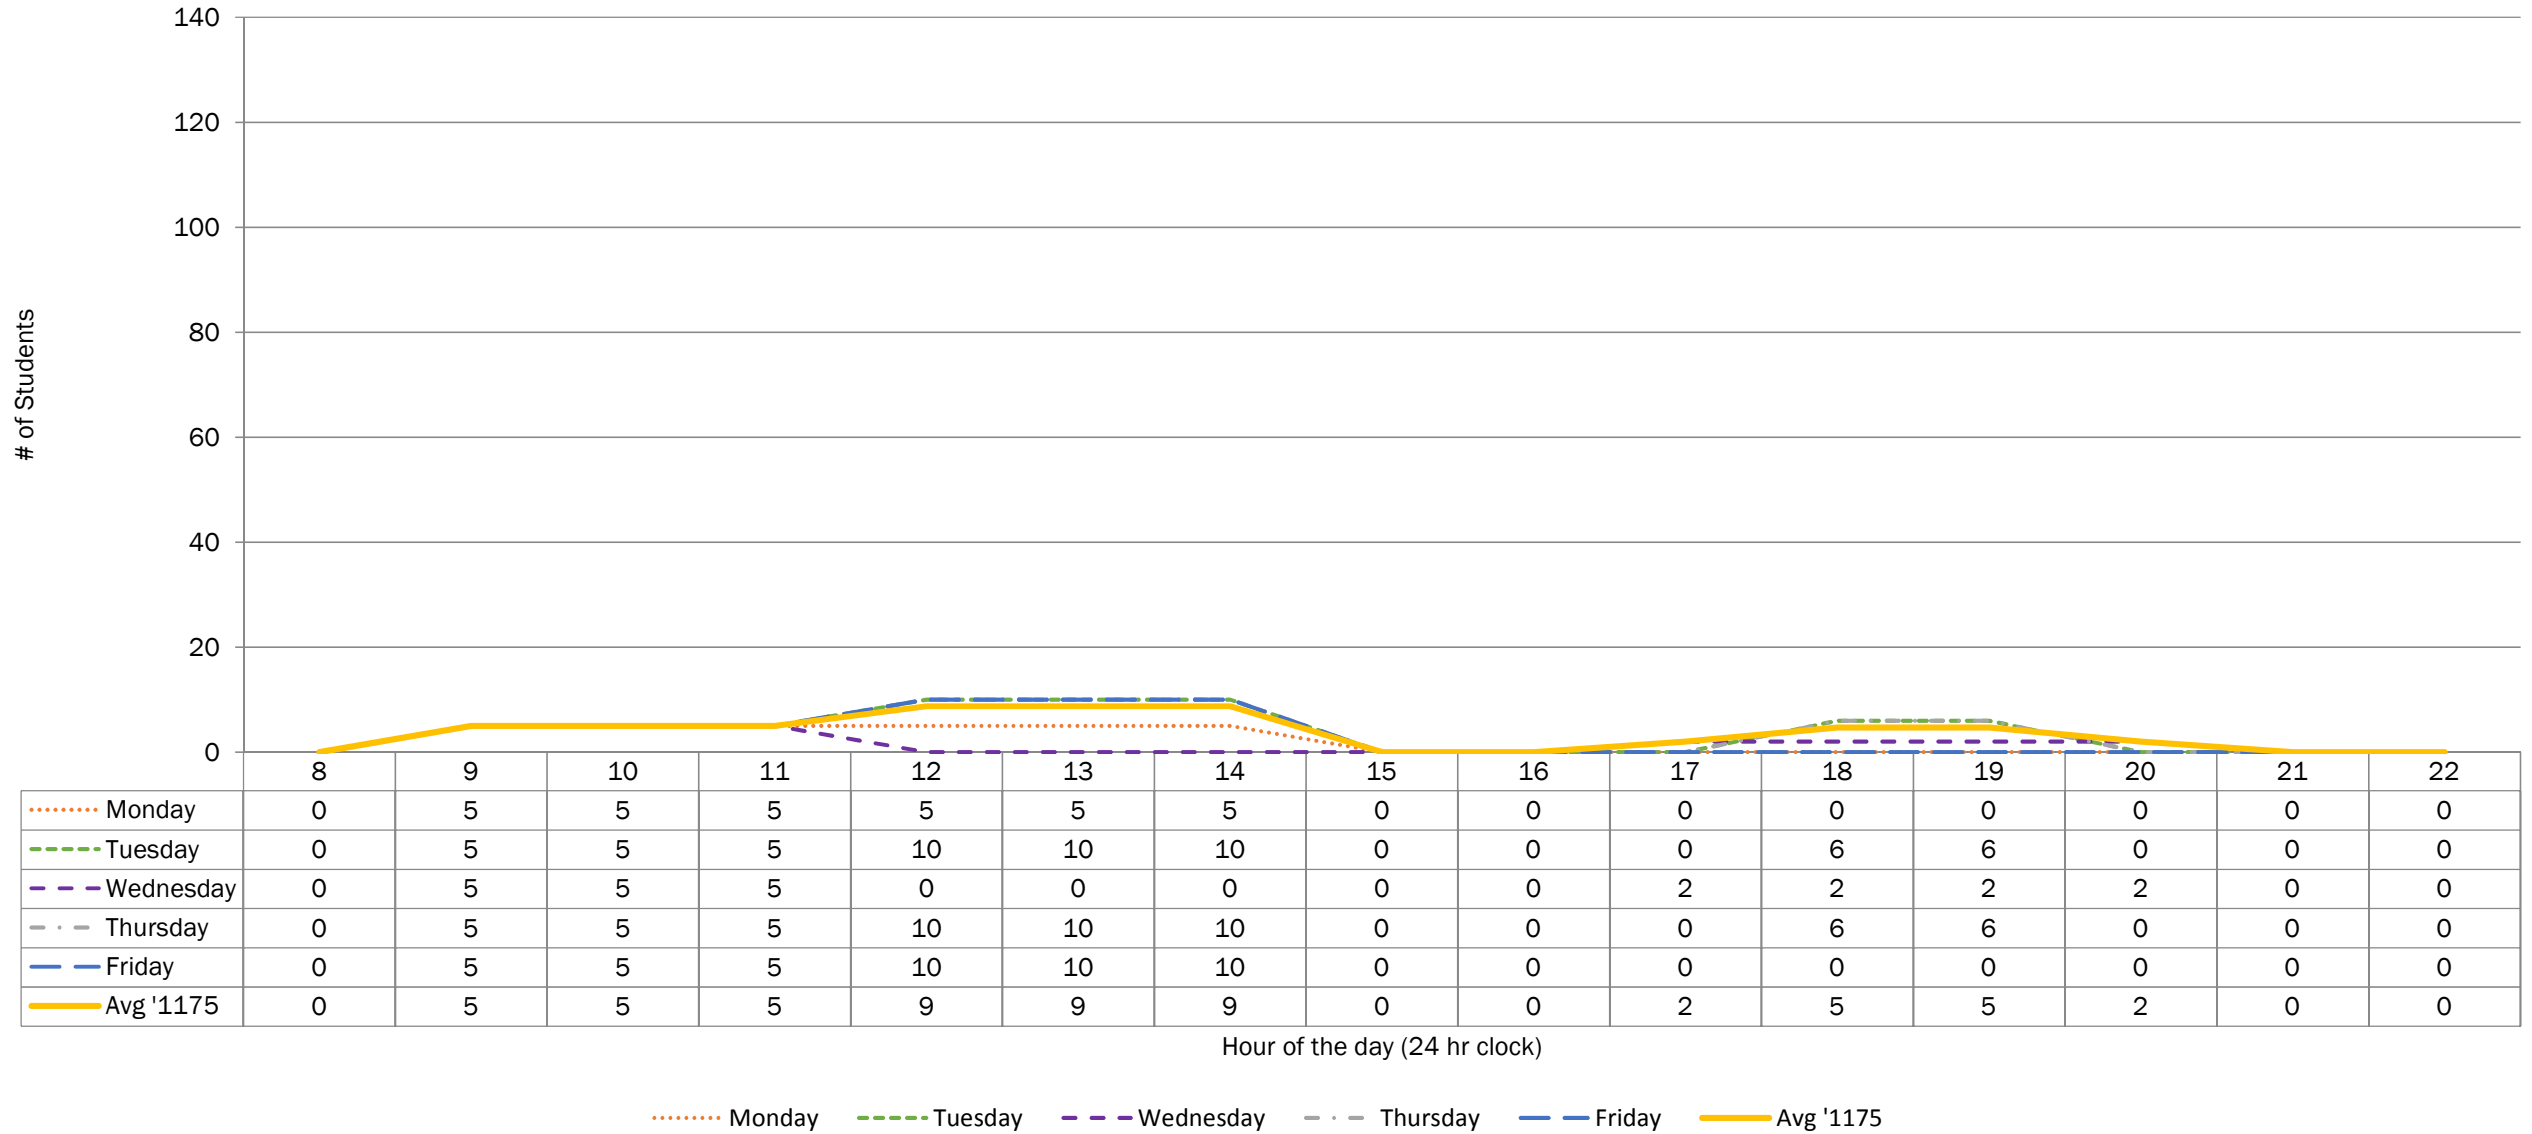

Spring 2017 (1175) Student Activity - Cobourg Campus

Week Two Snapshot

Includes building(s): COBOURG