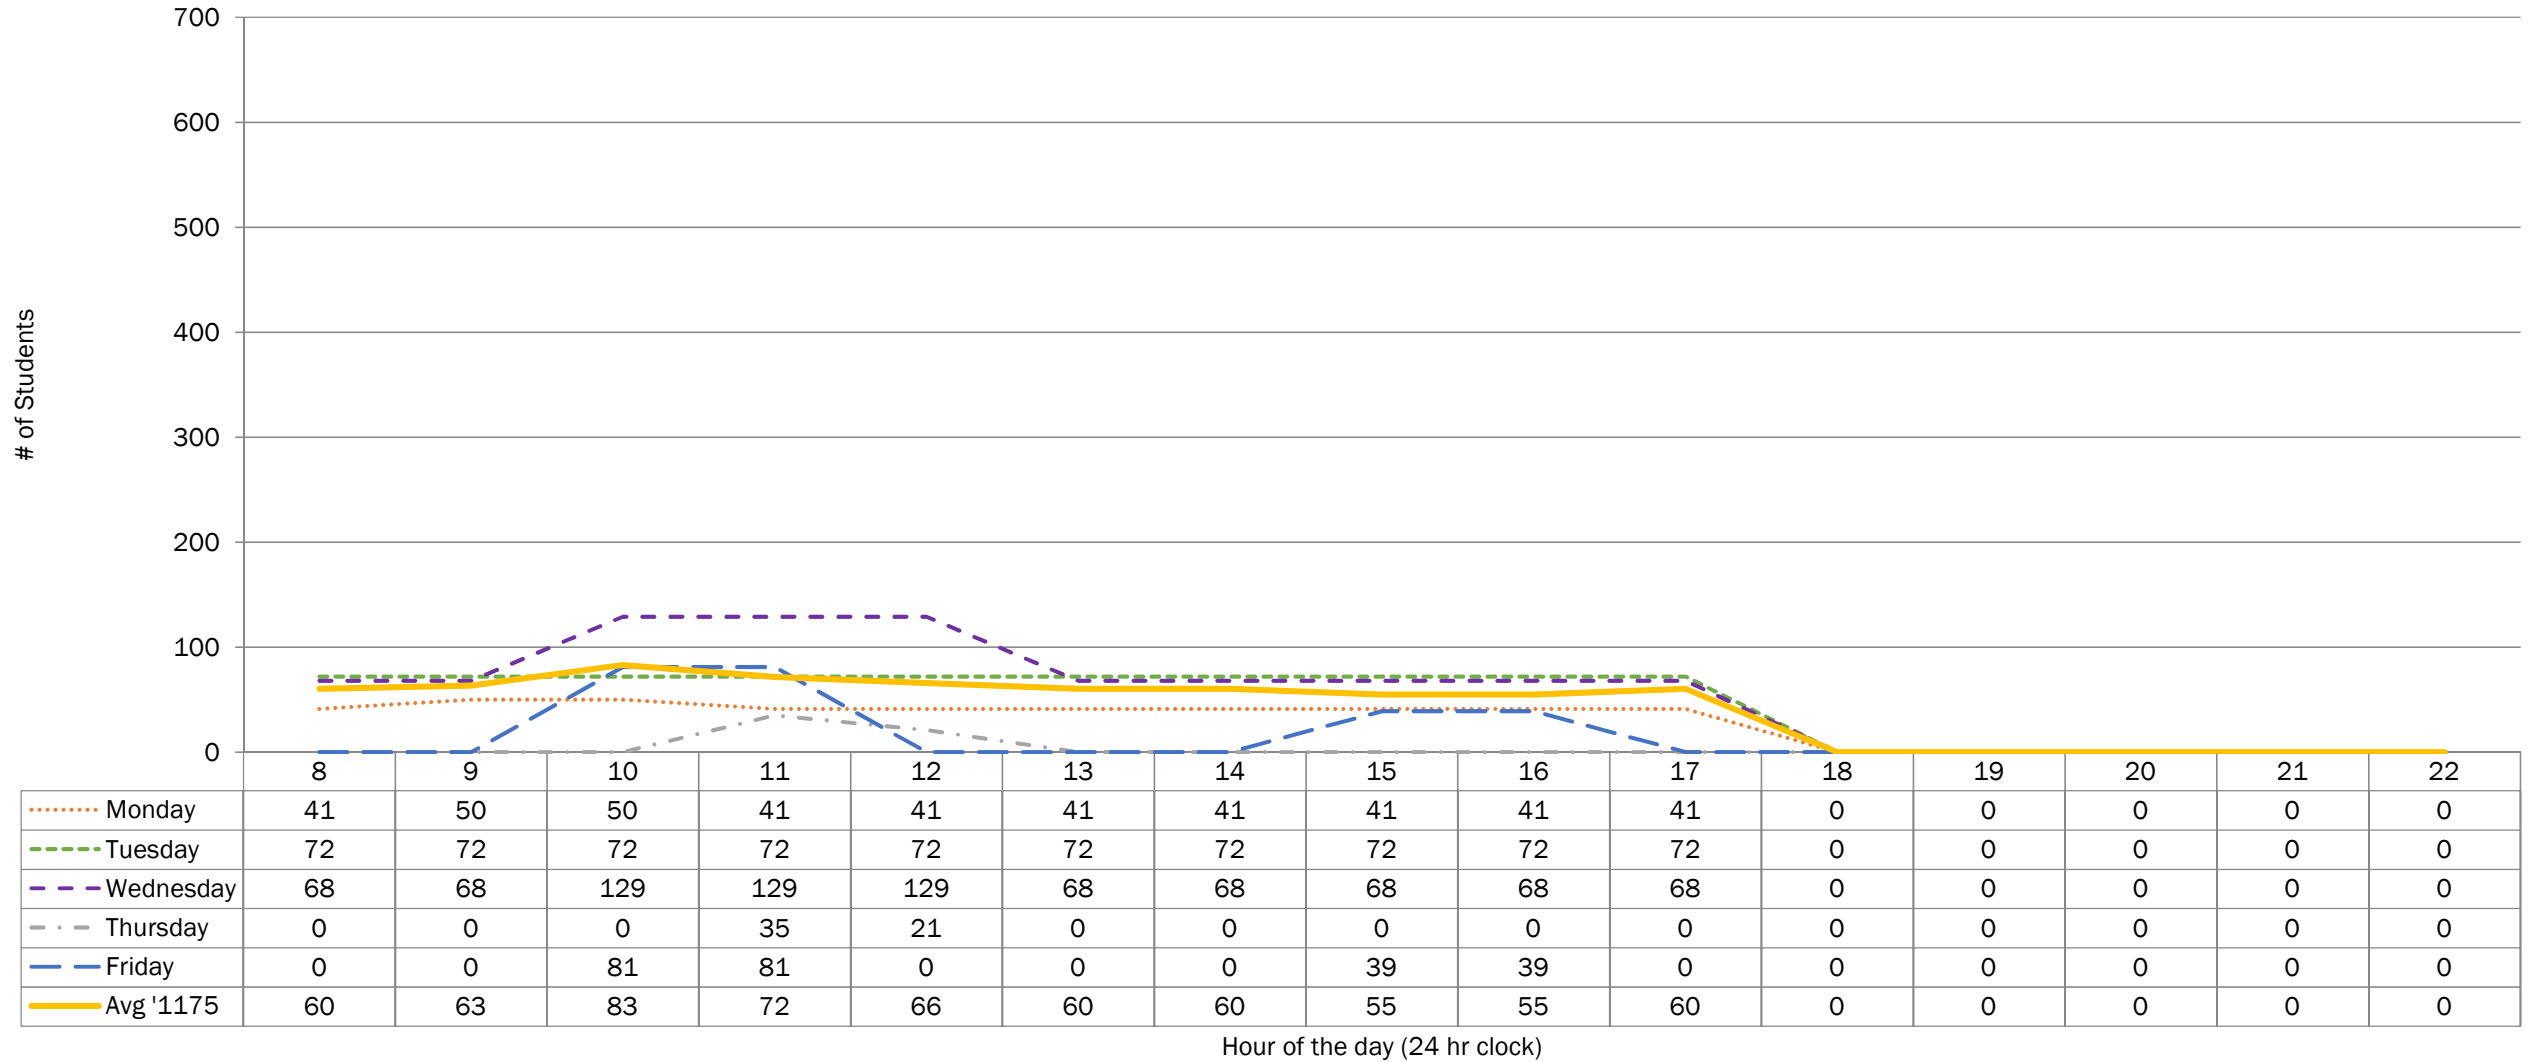

Spring 2017 (1175) Student Activity - Cobourg Campus

Week Two Snapshot

Includes building(s): COBOURG

Spring 2017 (1175) Student Activity - Off Campus Week Two Snapshot

Includes building(s): OFF, OCAD-T, PRHC, PTBOMUSEUM, & NORWOOD