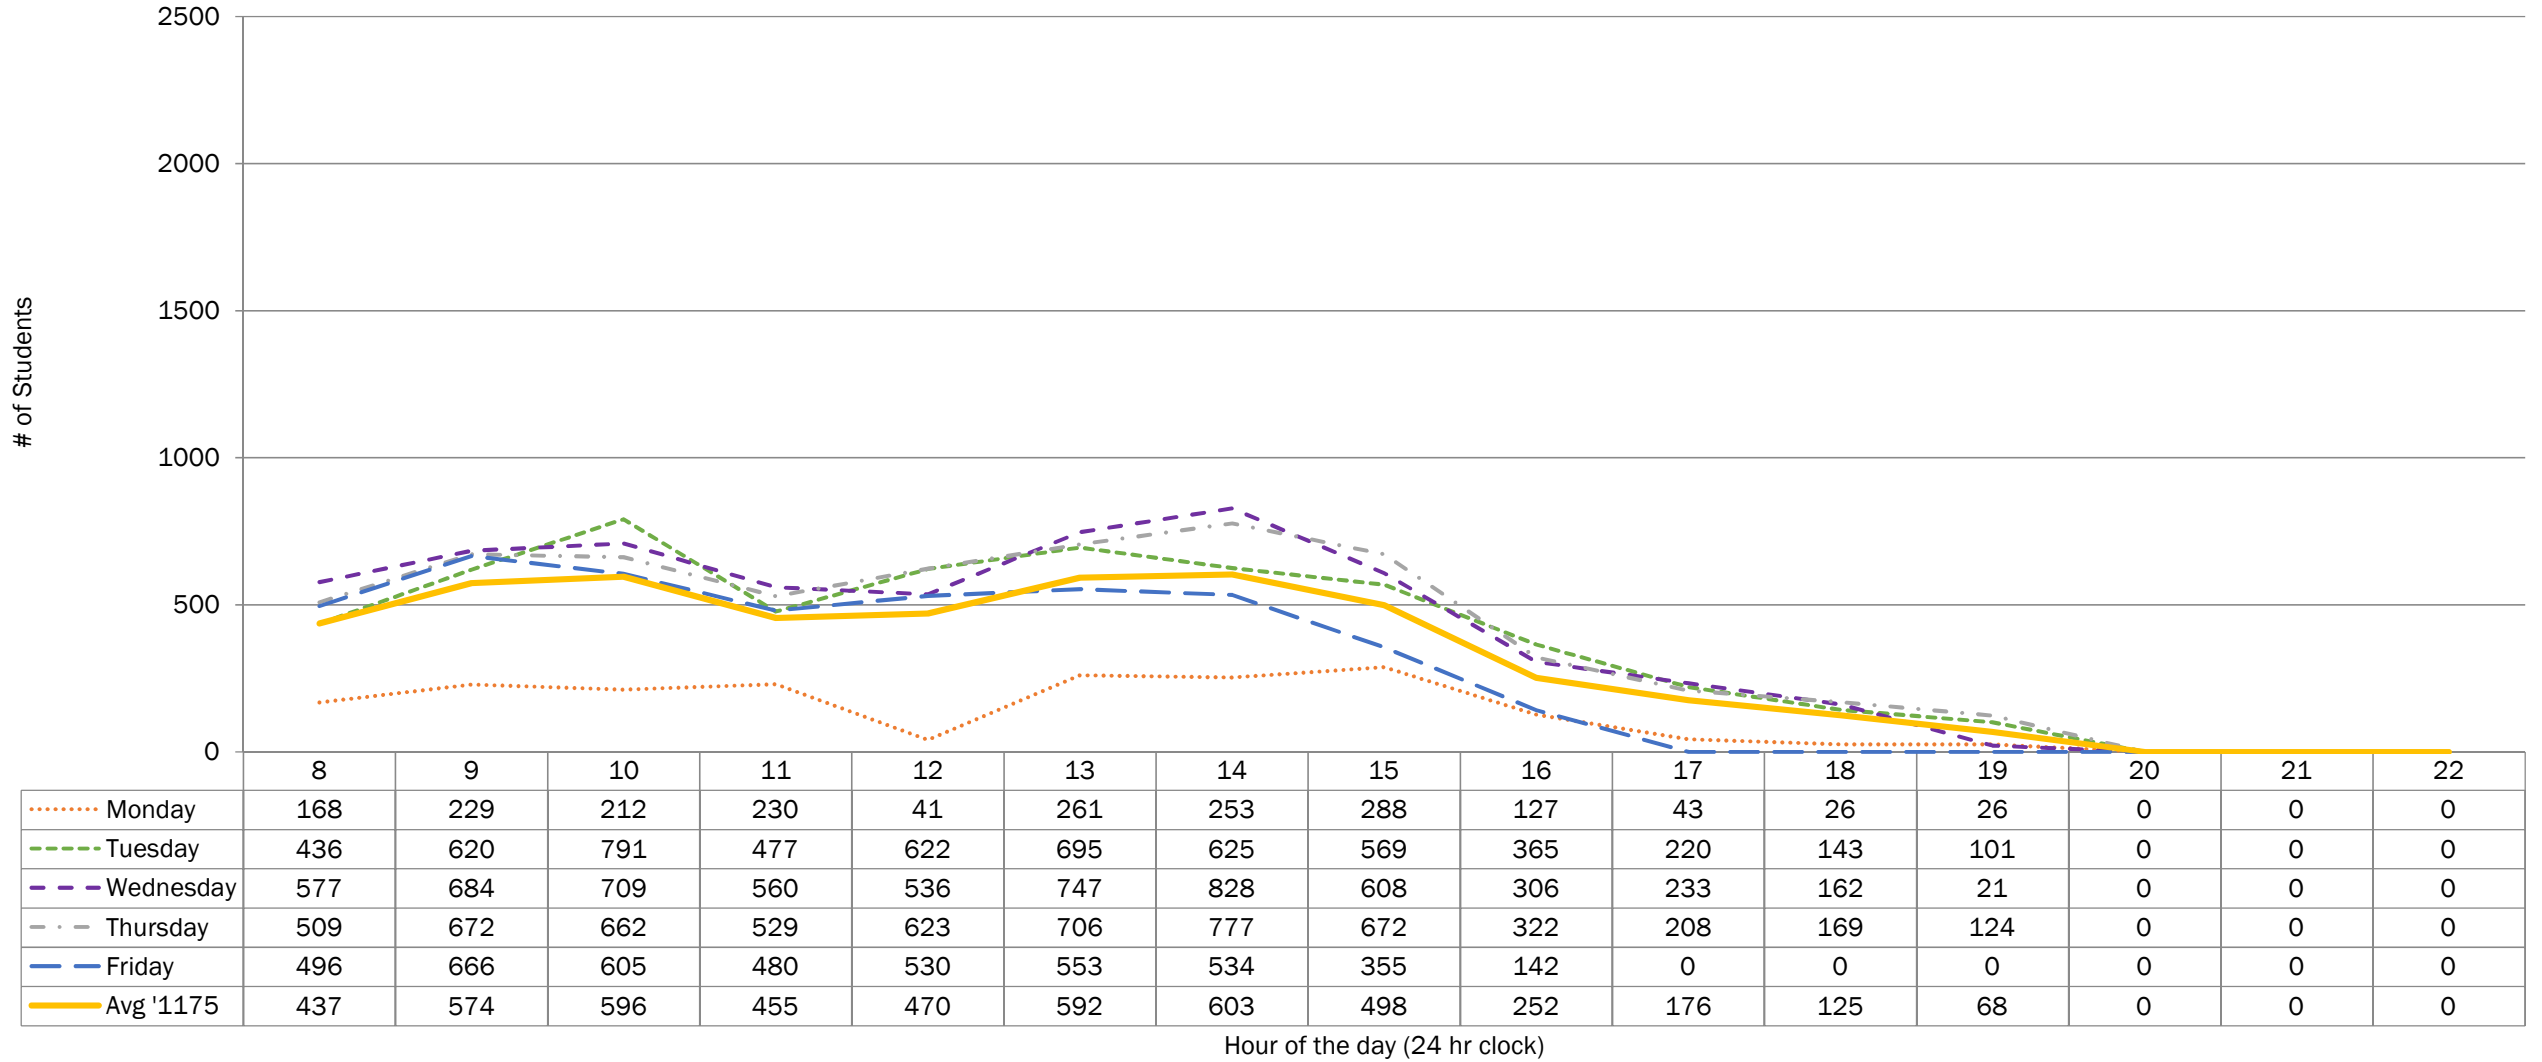

Top 10% indicated by red cells and text

Avg. '1175 column Top 10% indicated by yellow cells and text

Does not include courses lists in the 'Sched. of Class data missing' tab

Does not include Facilities one off room bookings

Concurrent room bookings included (marginally inflates student count)

Spring 2017 (1175) Student Activity - Sutherland Campus

Week Two Snapshot

Includes building(s): BREALEY, WELLNESS, & KTTC

Monday Tuesday Wednesday Thursday Friday Avg '1175