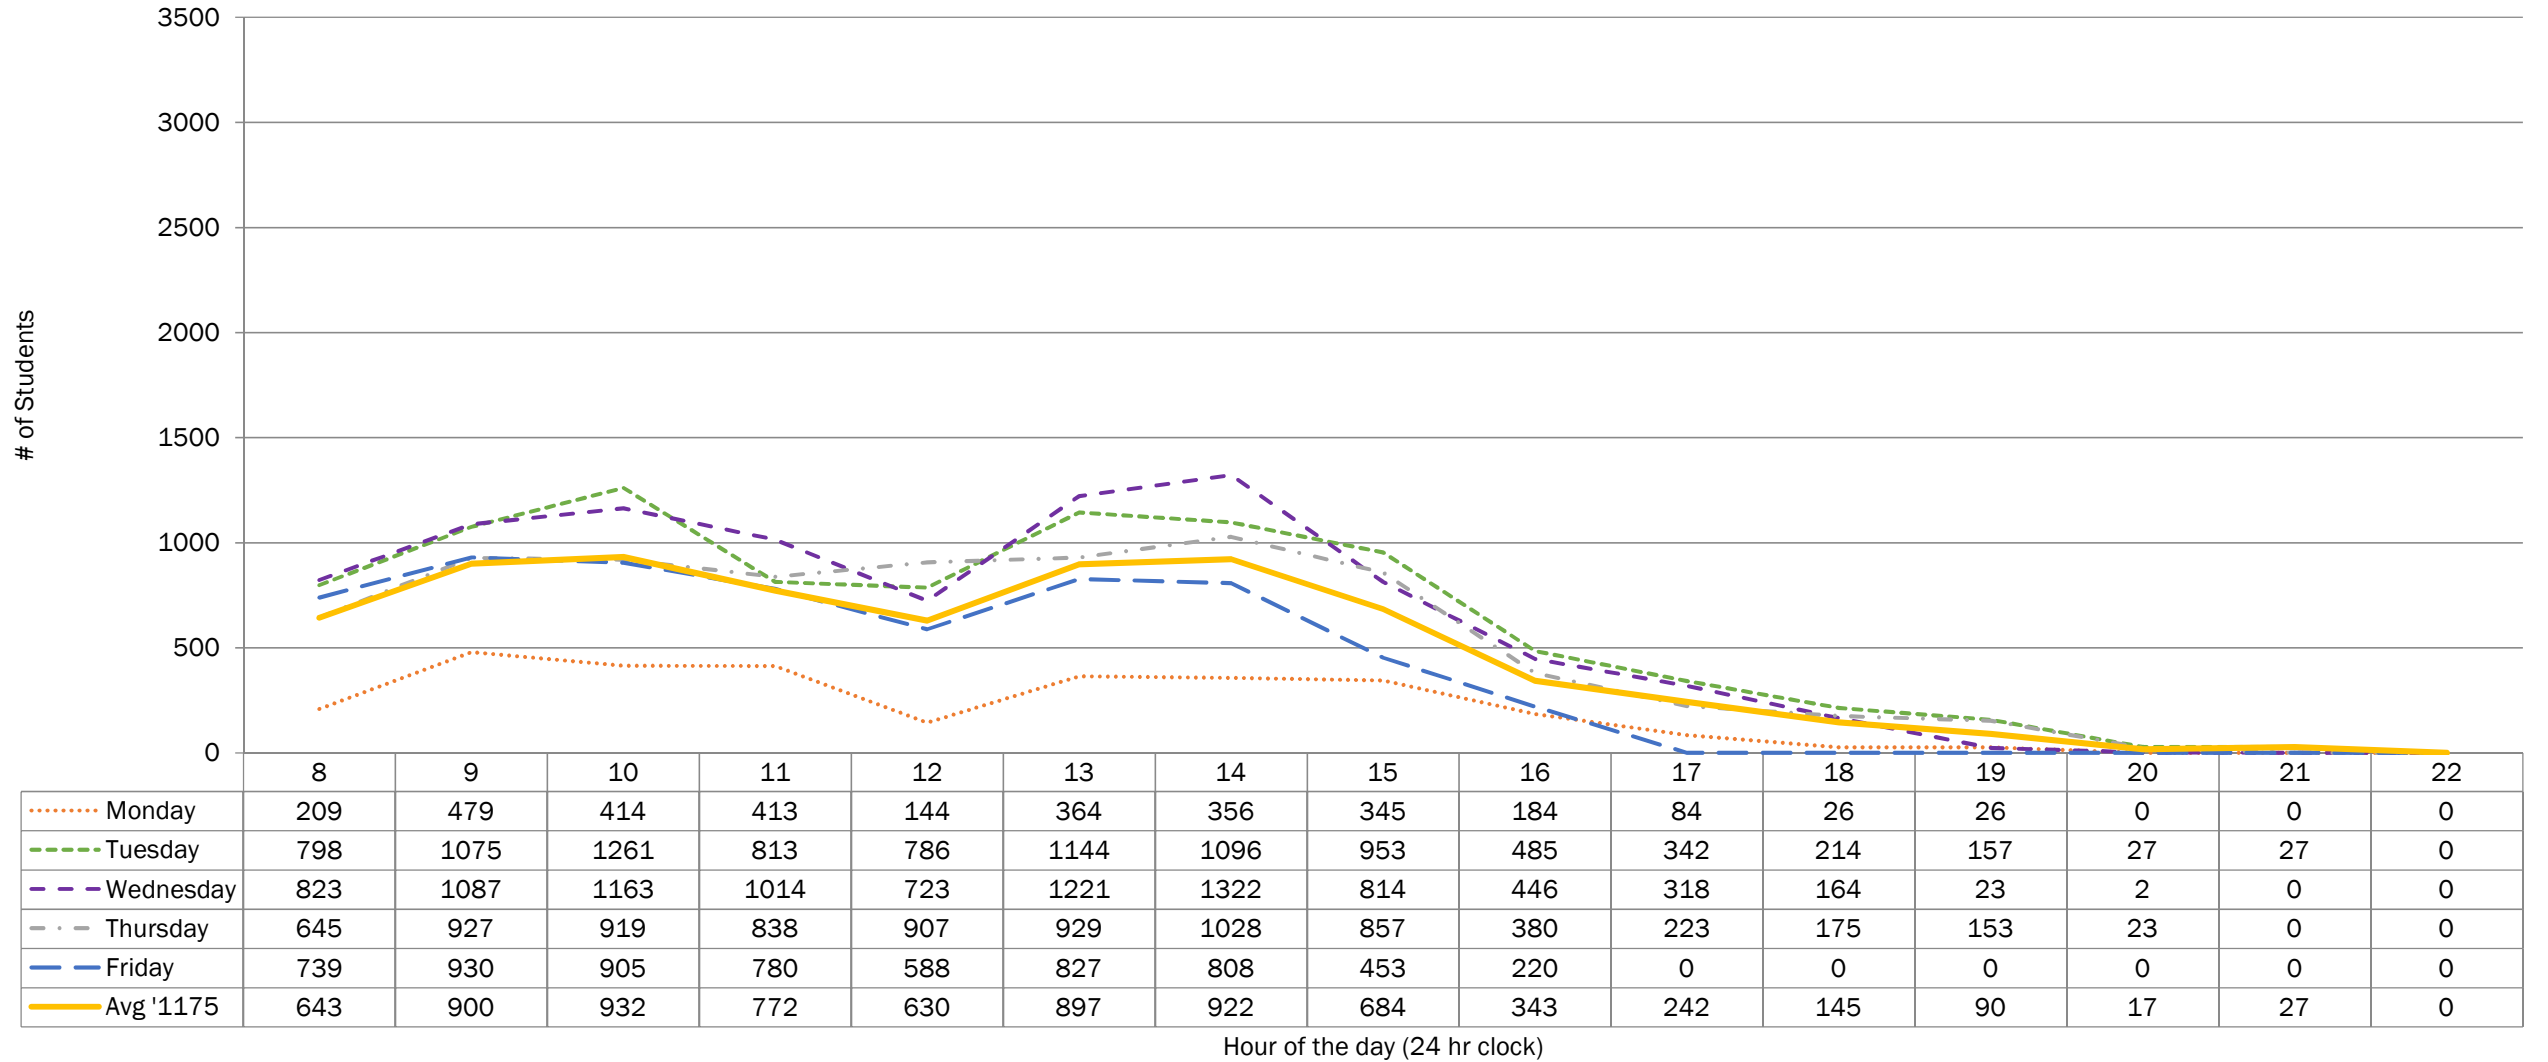

Spring 2017 (1175) Student Activity - All Campuses

Week Two Snapshot

SUTHERLAND, FROST, COBOURG, HALIBURTON, & OFF

..... Monday
- - - - Tuesday
- - - - Wednesday
- . - . Thursday
- - - - Friday
———— Avg '1175