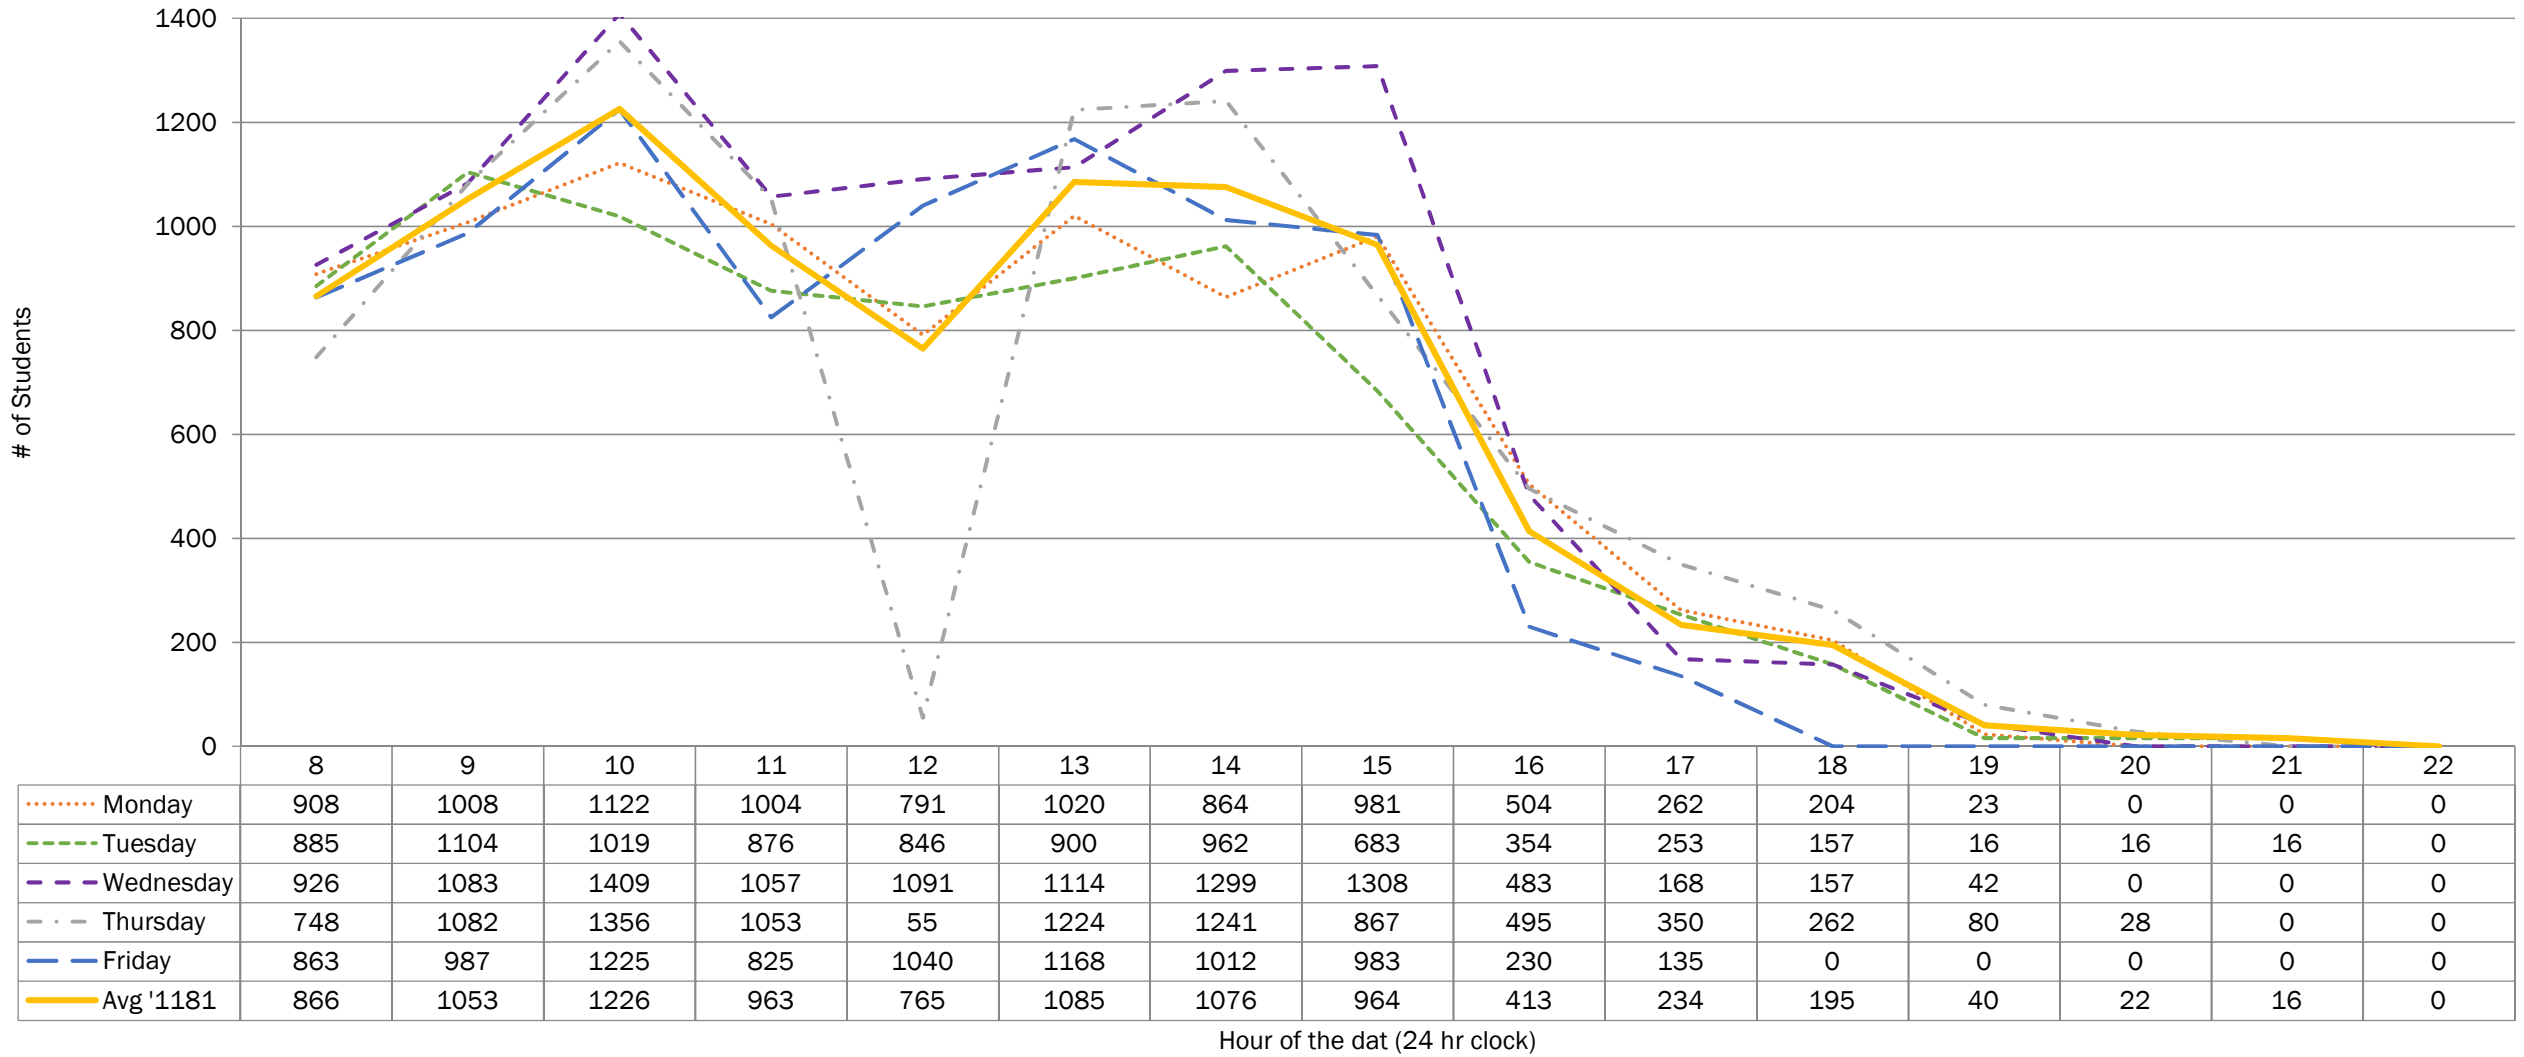

Winter 2018 (1181) Student Activity - Frost Campus Week Two Snapshot

Includes building(s): FROST, HEAVY EQUIPMENT, LAW & ARBOUR, FIELDHOUSE, & RESOURCE DRILLING

..... Monday
- - - - Tuesday
- - - - Wednesday
- . - . Thursday
- - - - Friday
———— Avg '1181