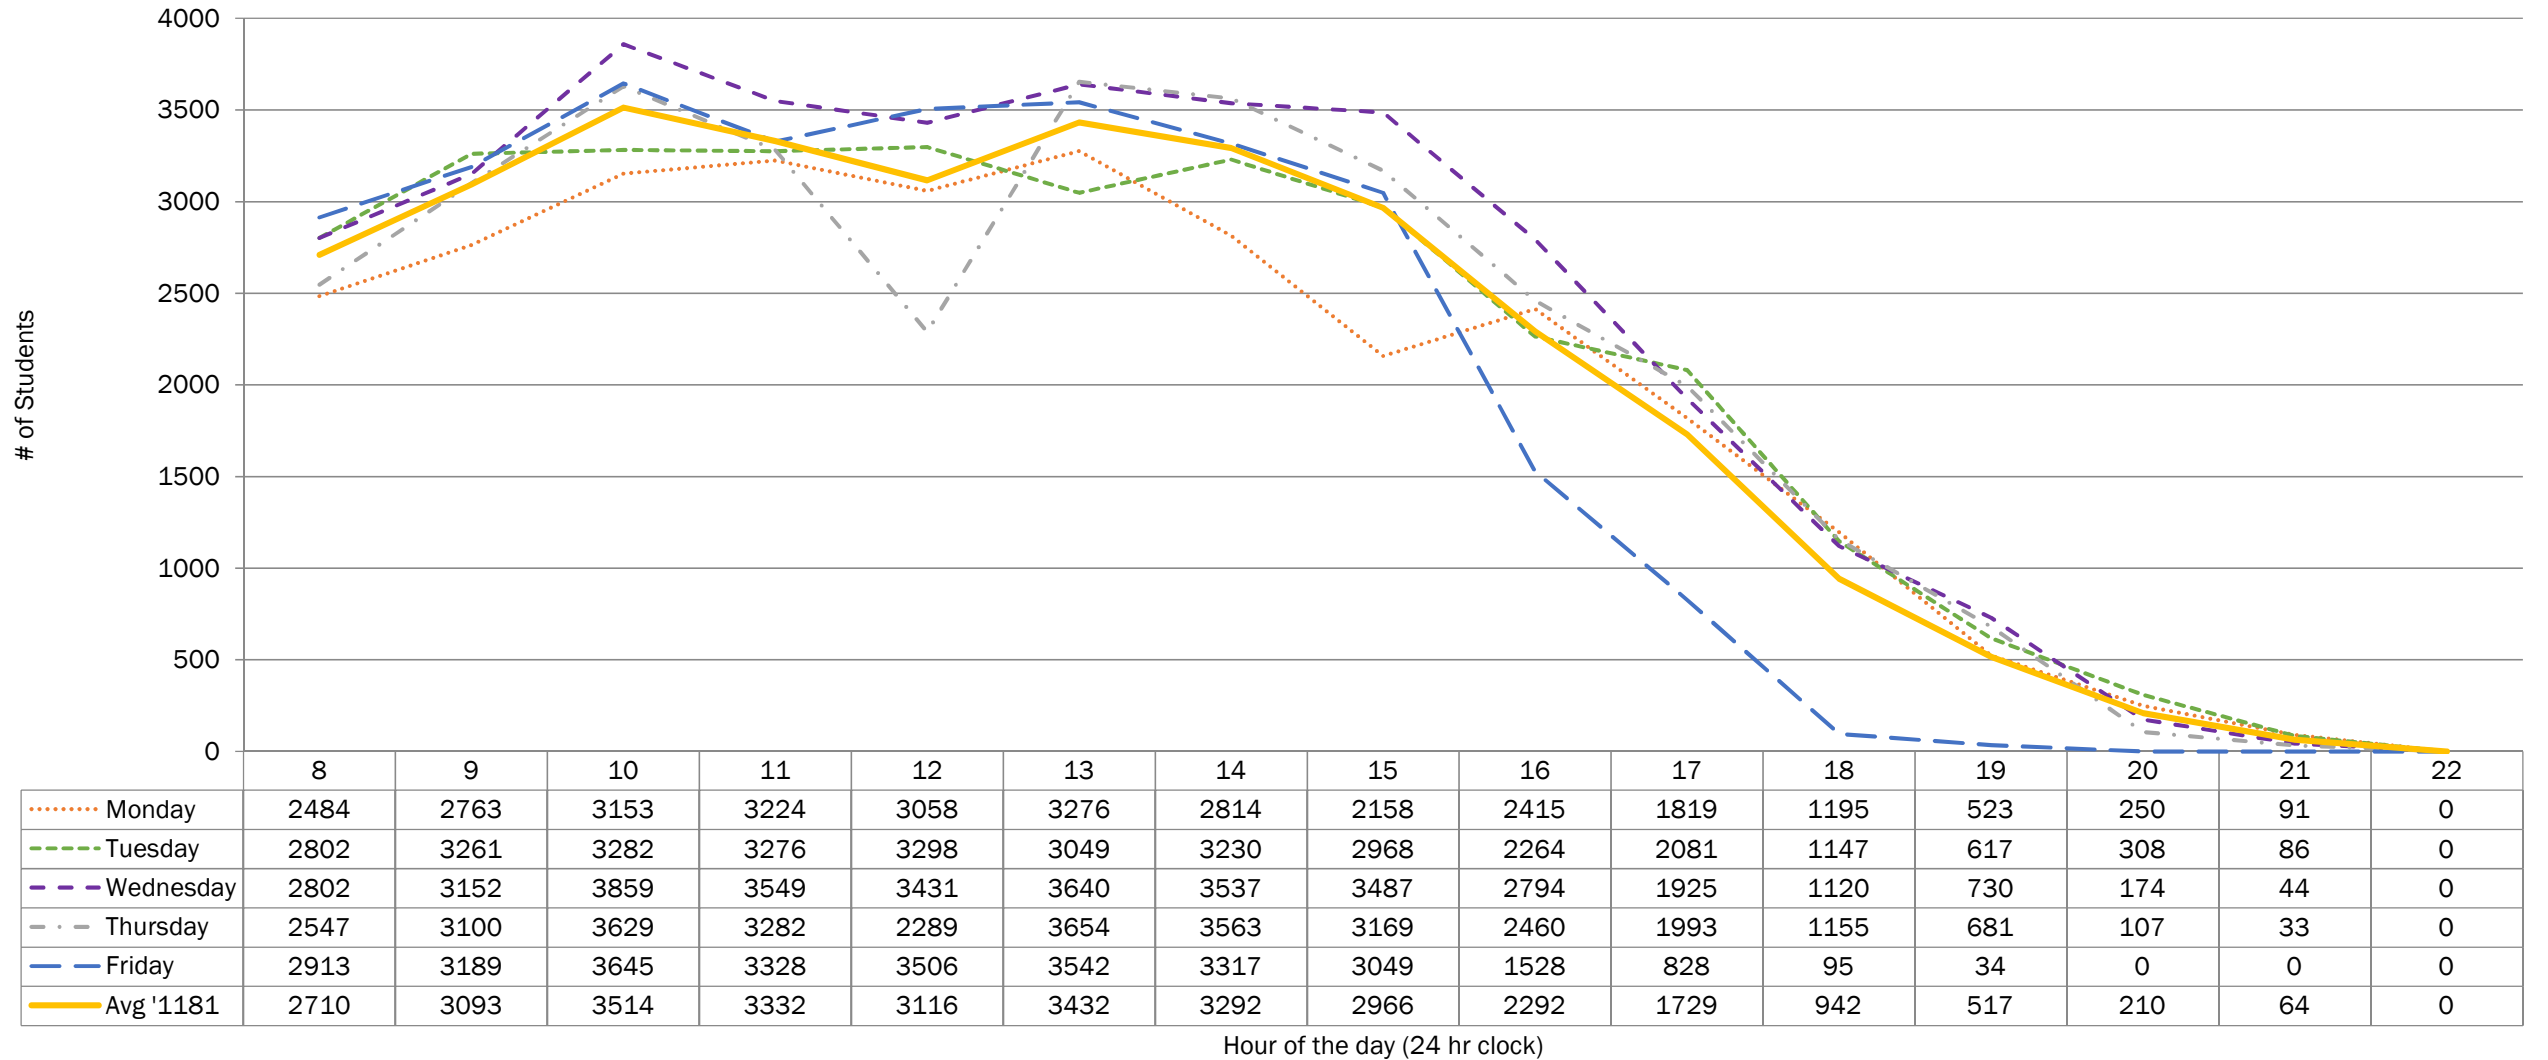

Winter 2018 (1181) Student Activity - All Campuses

Week Two Snapshot

SUTHERLAND, FROST, COBOURG, HALIBURTON, & OFF

..... Monday
- - - - Tuesday
- - - - Wednesday
- . - . Thursday
- - - - Friday
———— Avg '1181