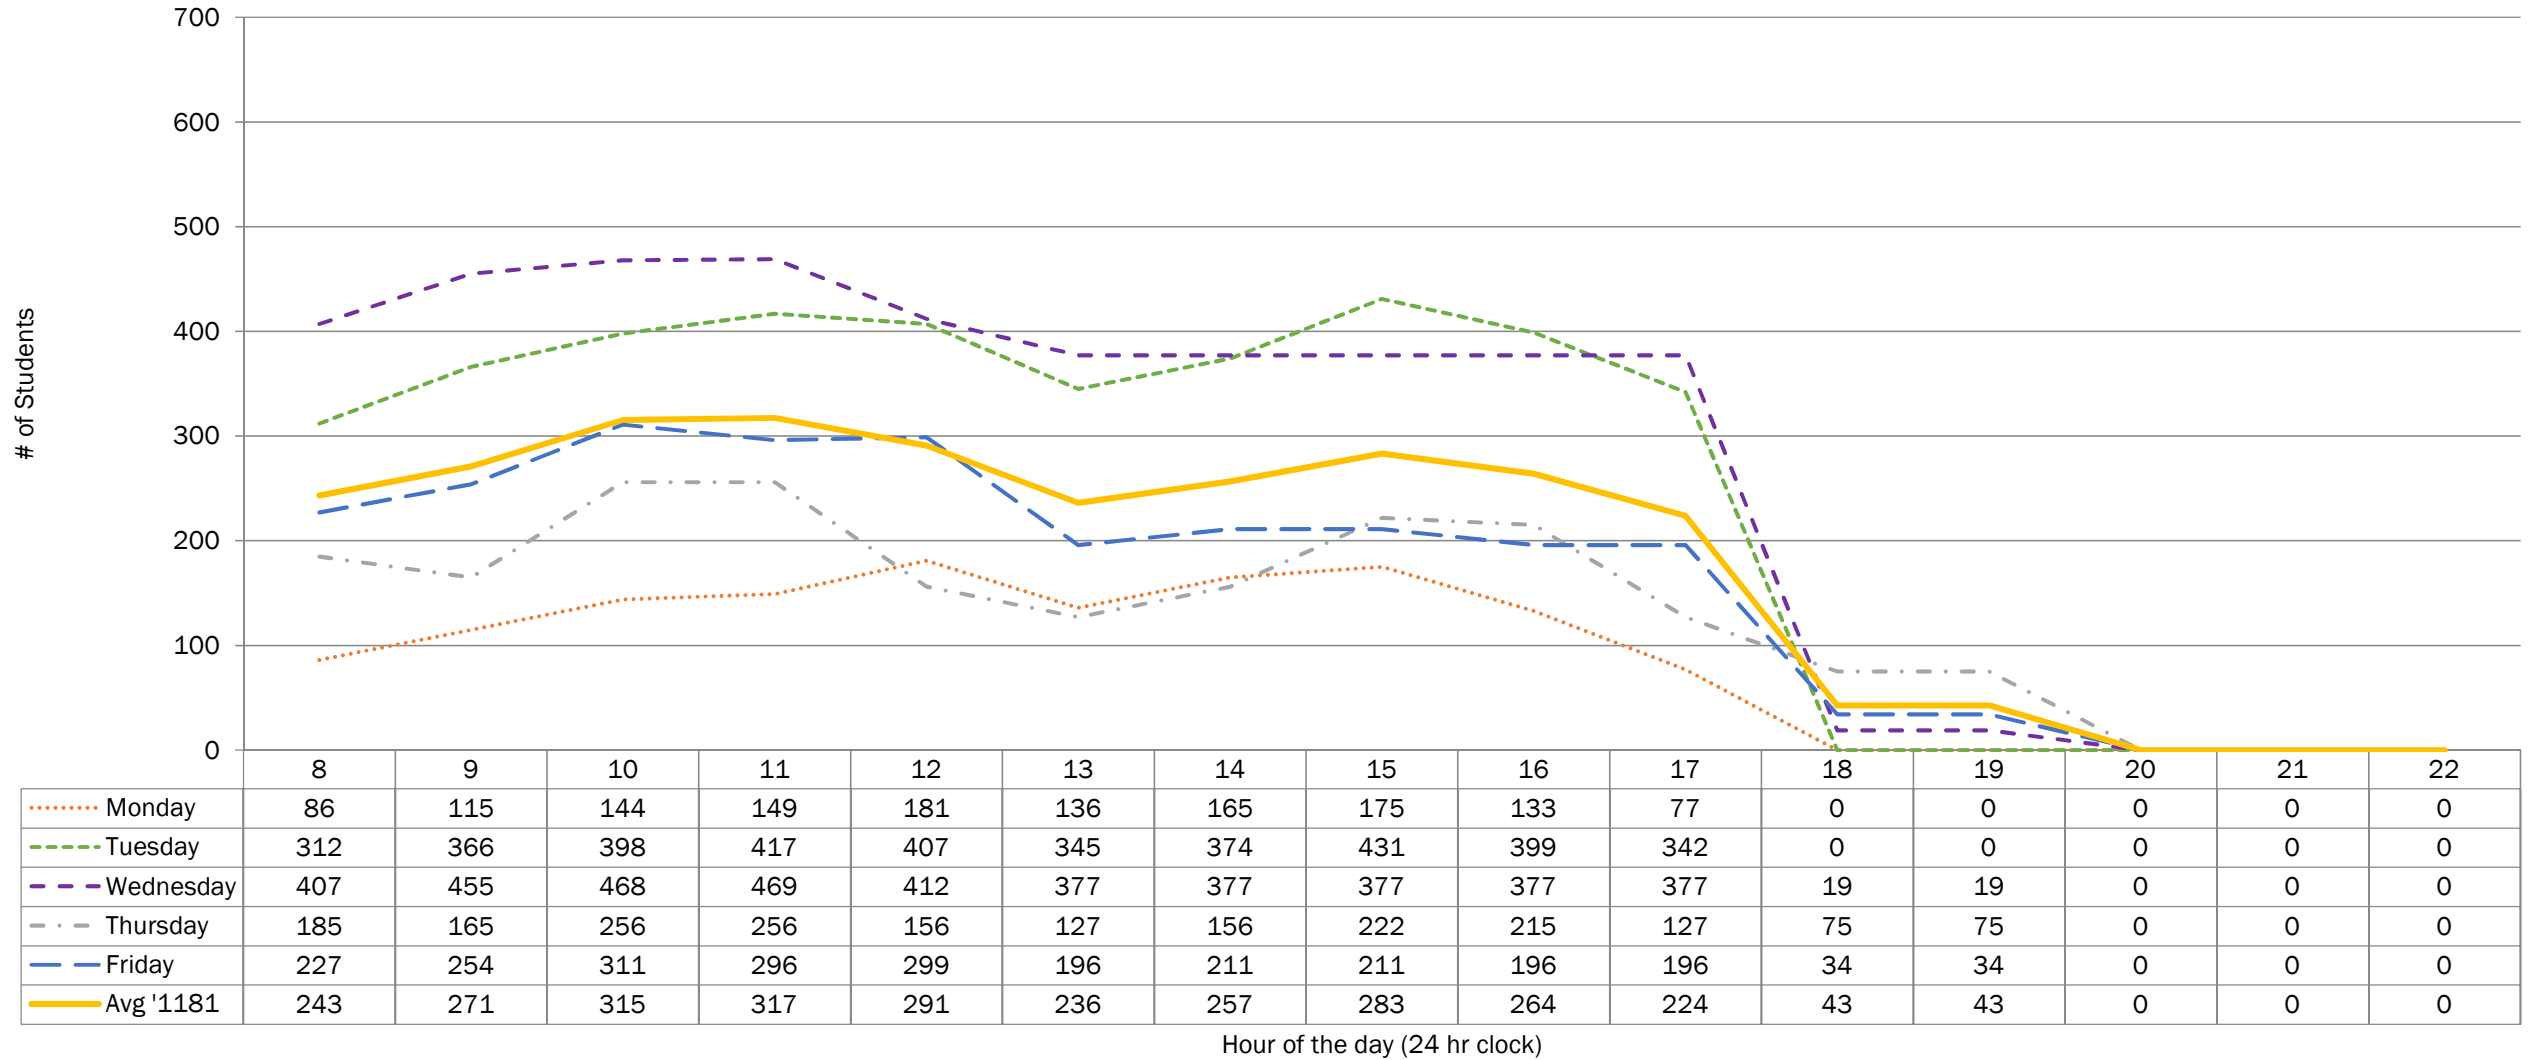

Winter 2018 (1181) Student Activity - Off Campus Week Two Snapshot

Includes building(s): OFF, OCAD-T, PRHC, PTBOMUSEUM, & NORWOOD

..... Monday
- - - - Tuesday
- - - - Wednesday
- · - · Thursday
- - - - Friday
———— Avg '1181