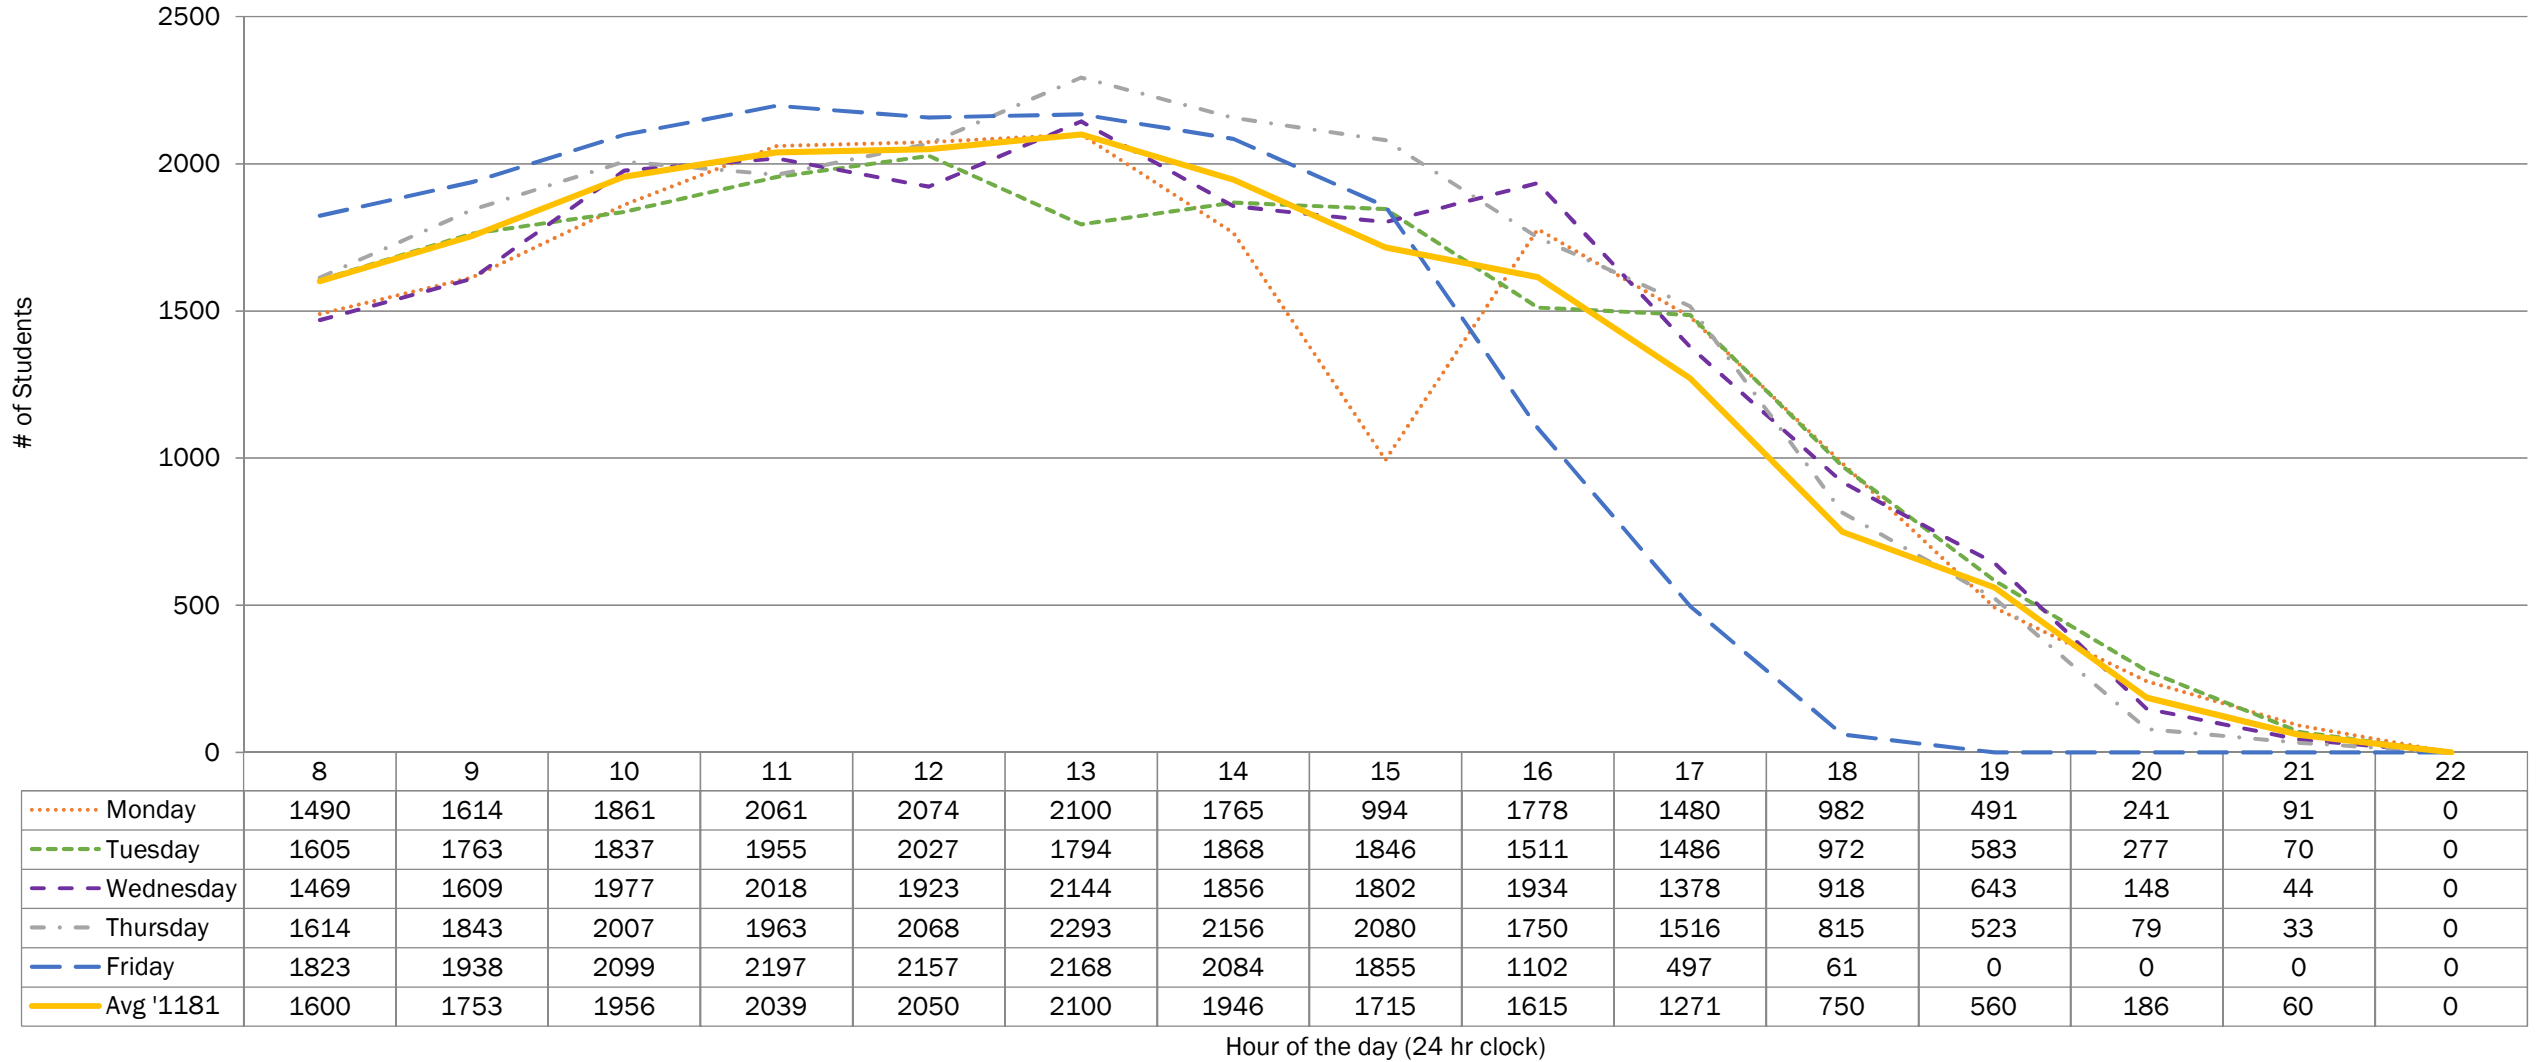

Top 10% indicated by red cells and text

Avg. '1181 column Top 10% indicated by yellow cells and text

Does not include courses lists in the 'Sched. of Class data missing' tab

Does not include Facilities one off room bookings

Concurrent room bookings included (marginally inflates student count)

Winter 2018 (1181) Student Activity - Sutherland Campus Week Two Snapshot

Includes building(s): BREALEY, WELLNESS, ST. JOSEPHS, & KTTC