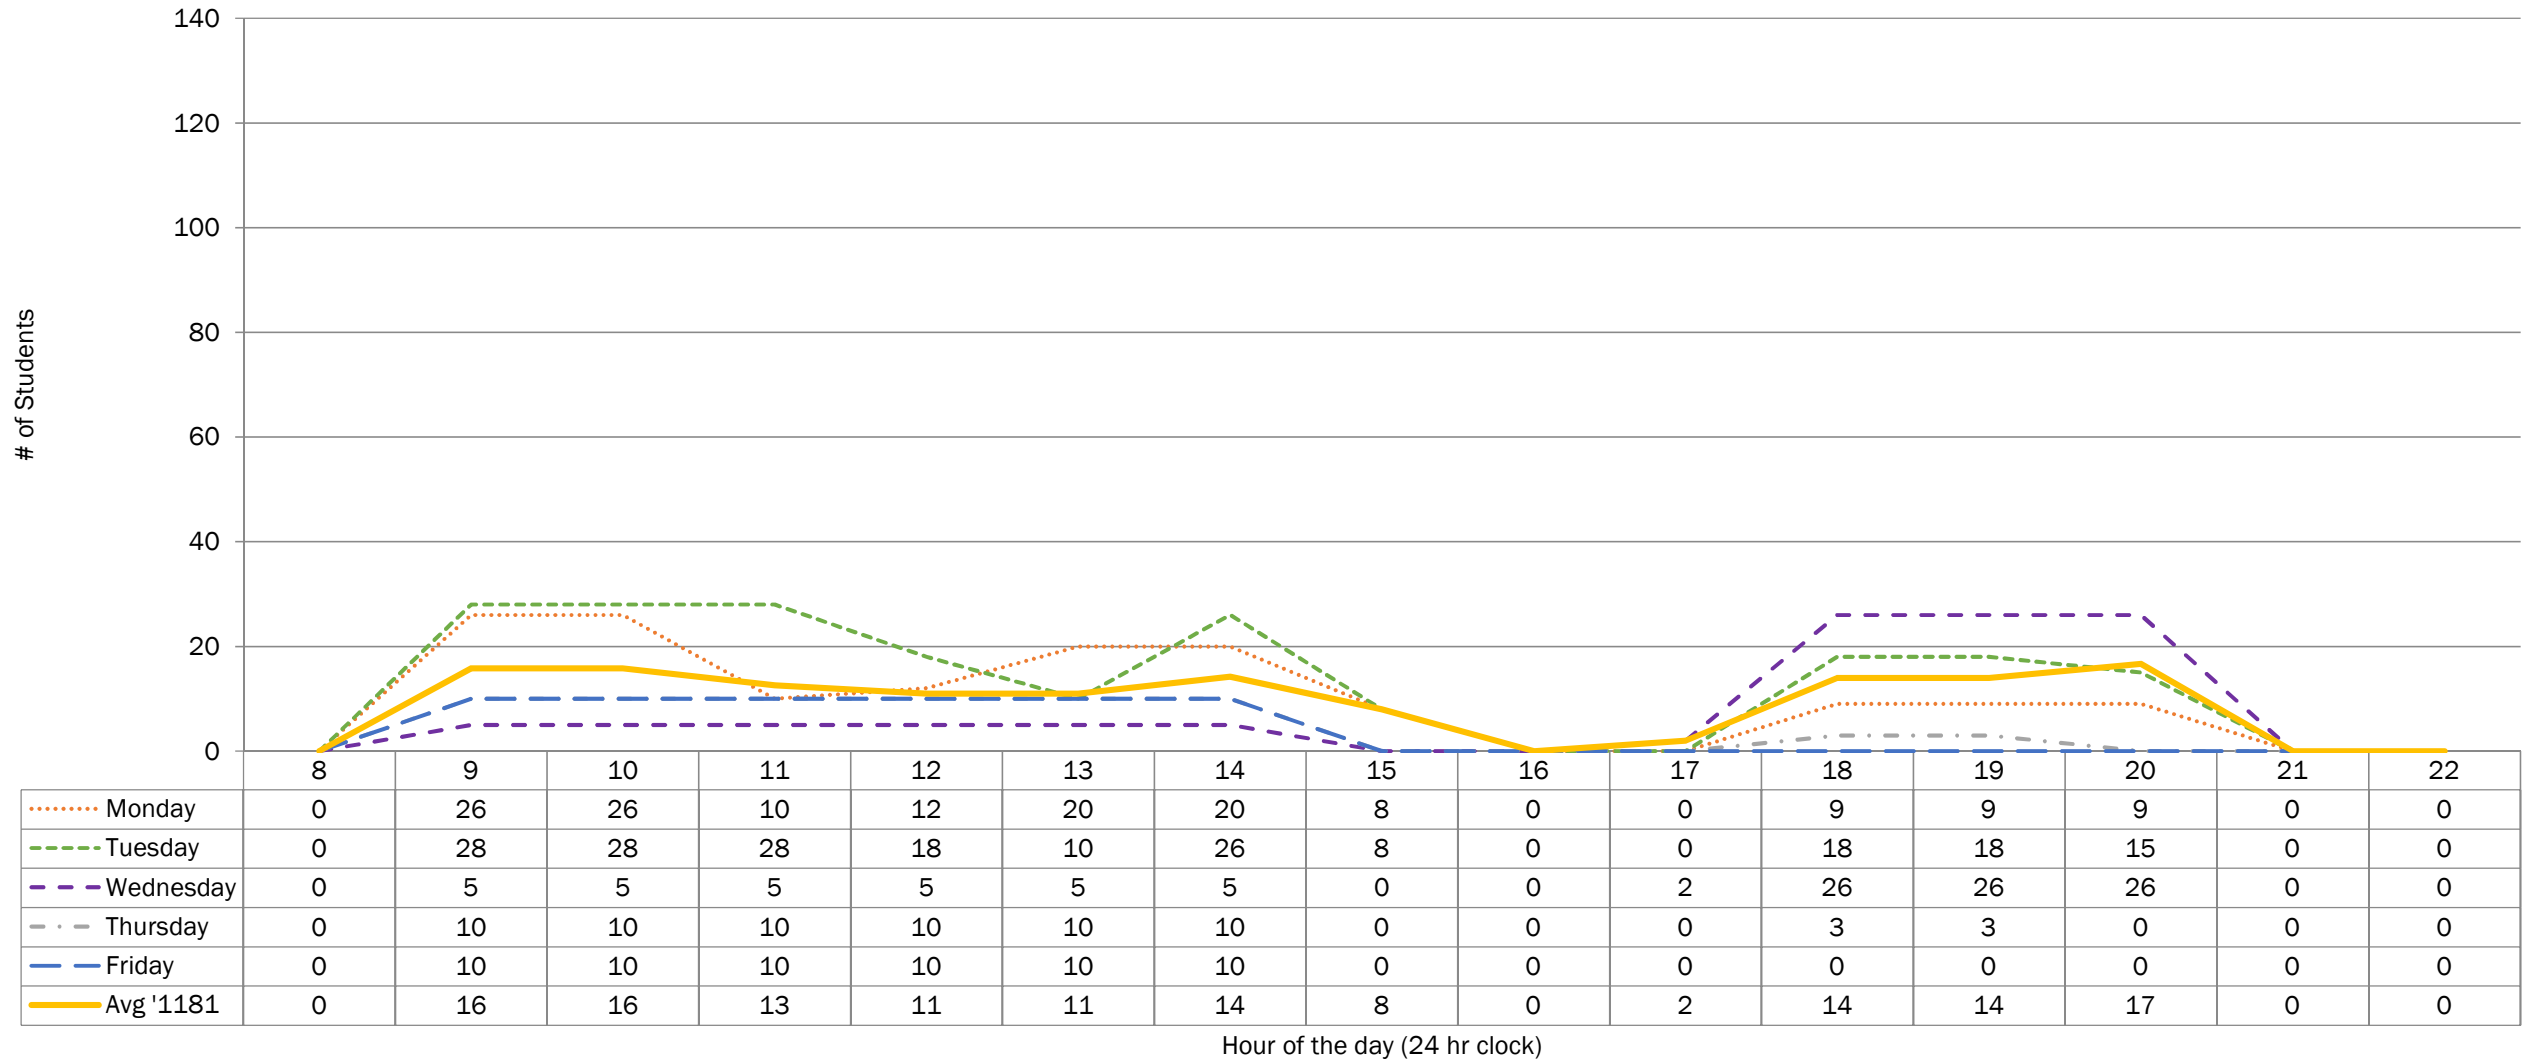

Winter 2018 (1181) Student Activity - Cobourg Campus

Week Two Snapshot

Includes building(s): COBOURG

..... Monday
- - - - Tuesday
- - - - Wednesday
- · - · Thursday
- - - - Friday
———— Avg '1181