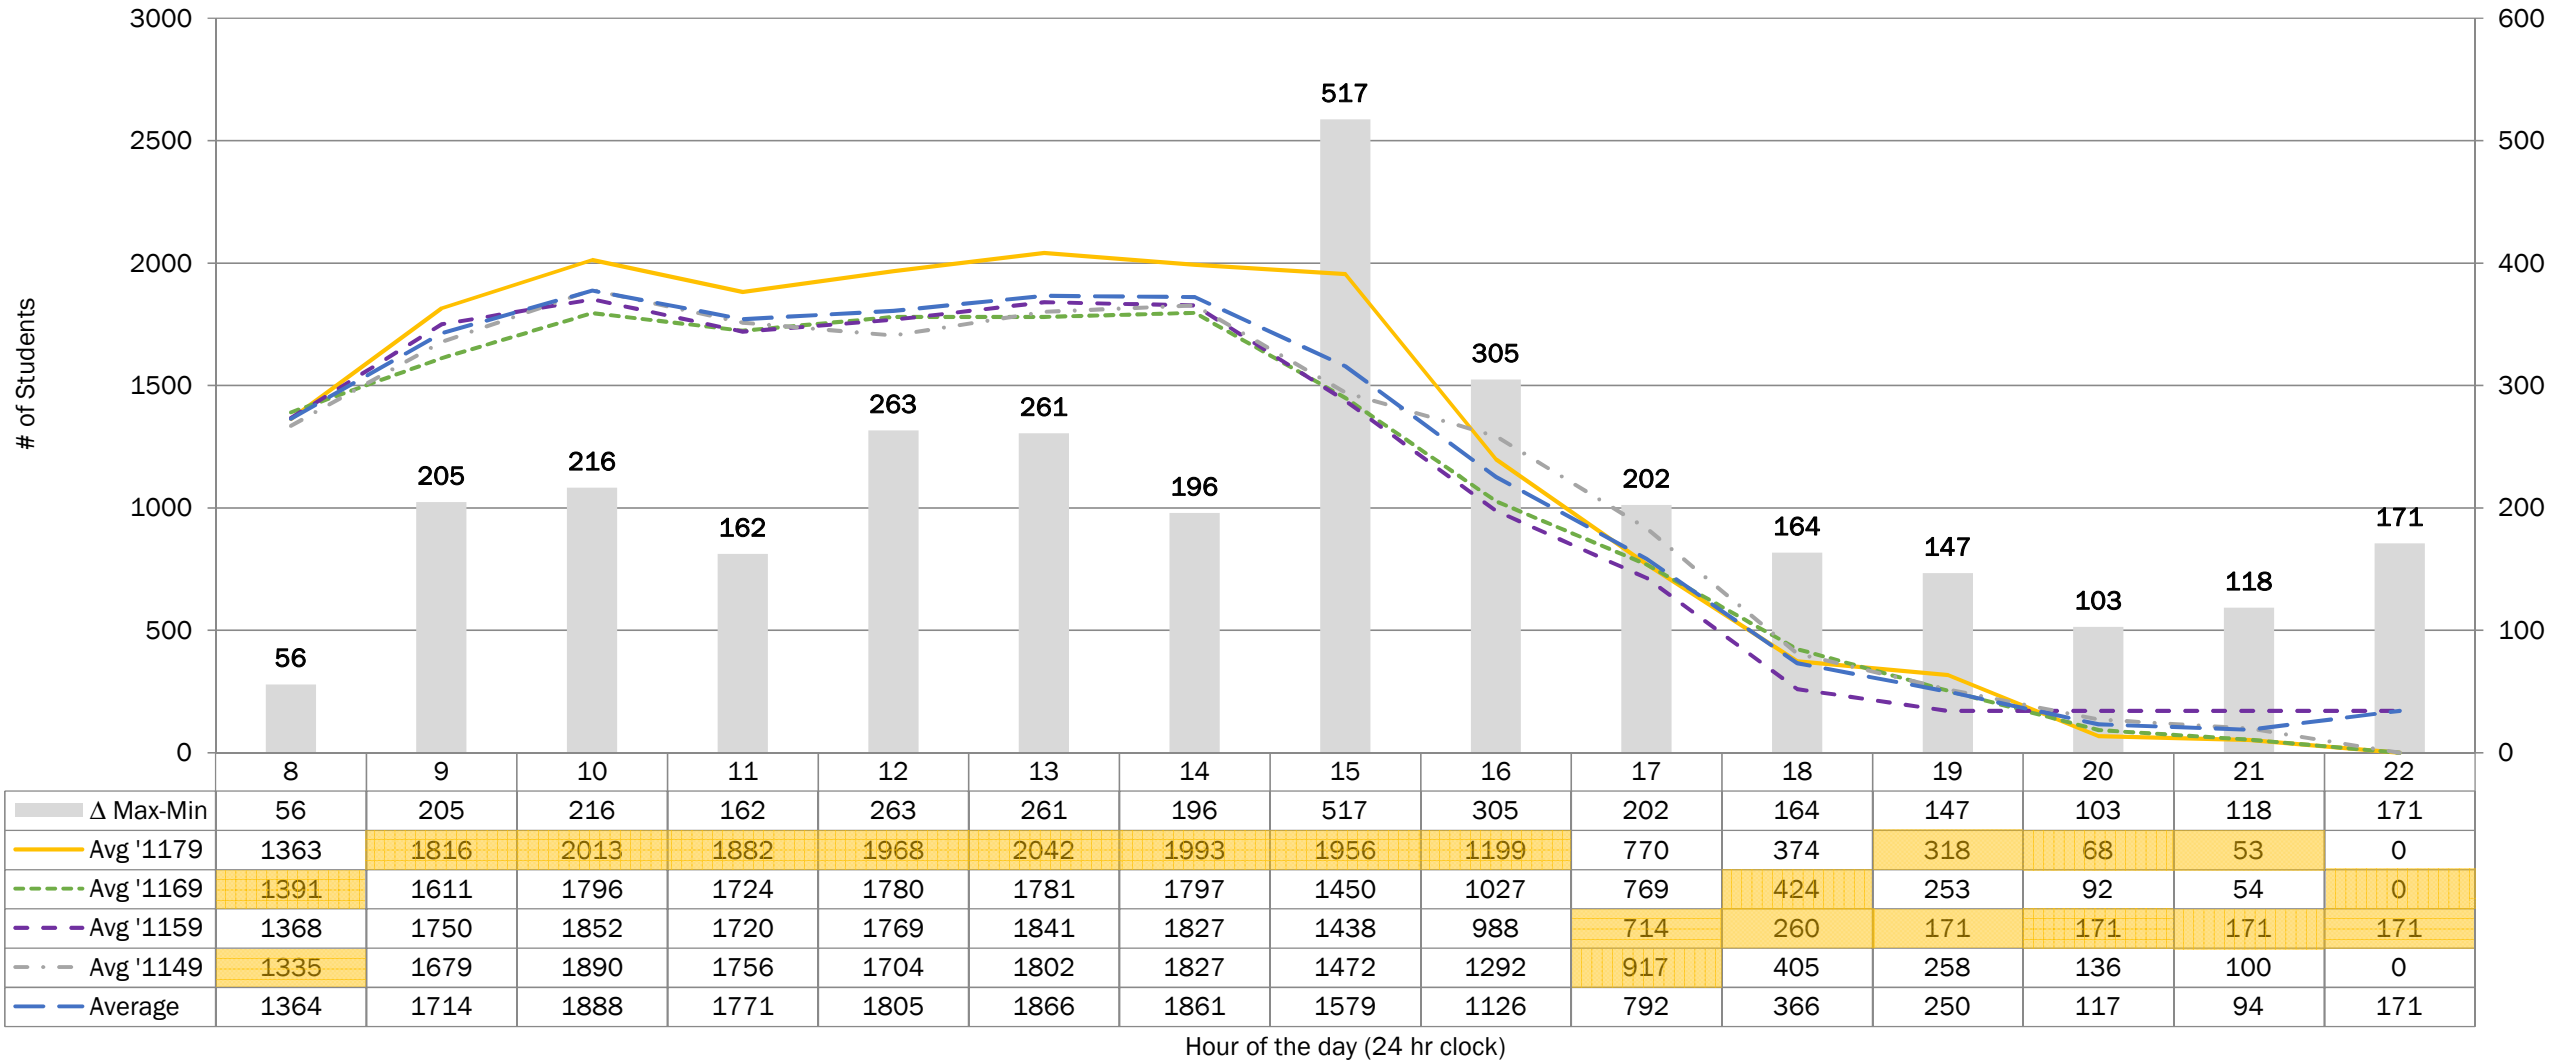

## Average Student Count (1149, 1159, 1169, 1179) - Sutherland Campus Week Two Snapshot

Includes building(s): BREALEY, WELLNESS, ST. JOSEPHS, & KTTC

Δ Max-Min
Avg '1179
Avg '1169
Avg '1159
Avg '1149
Average