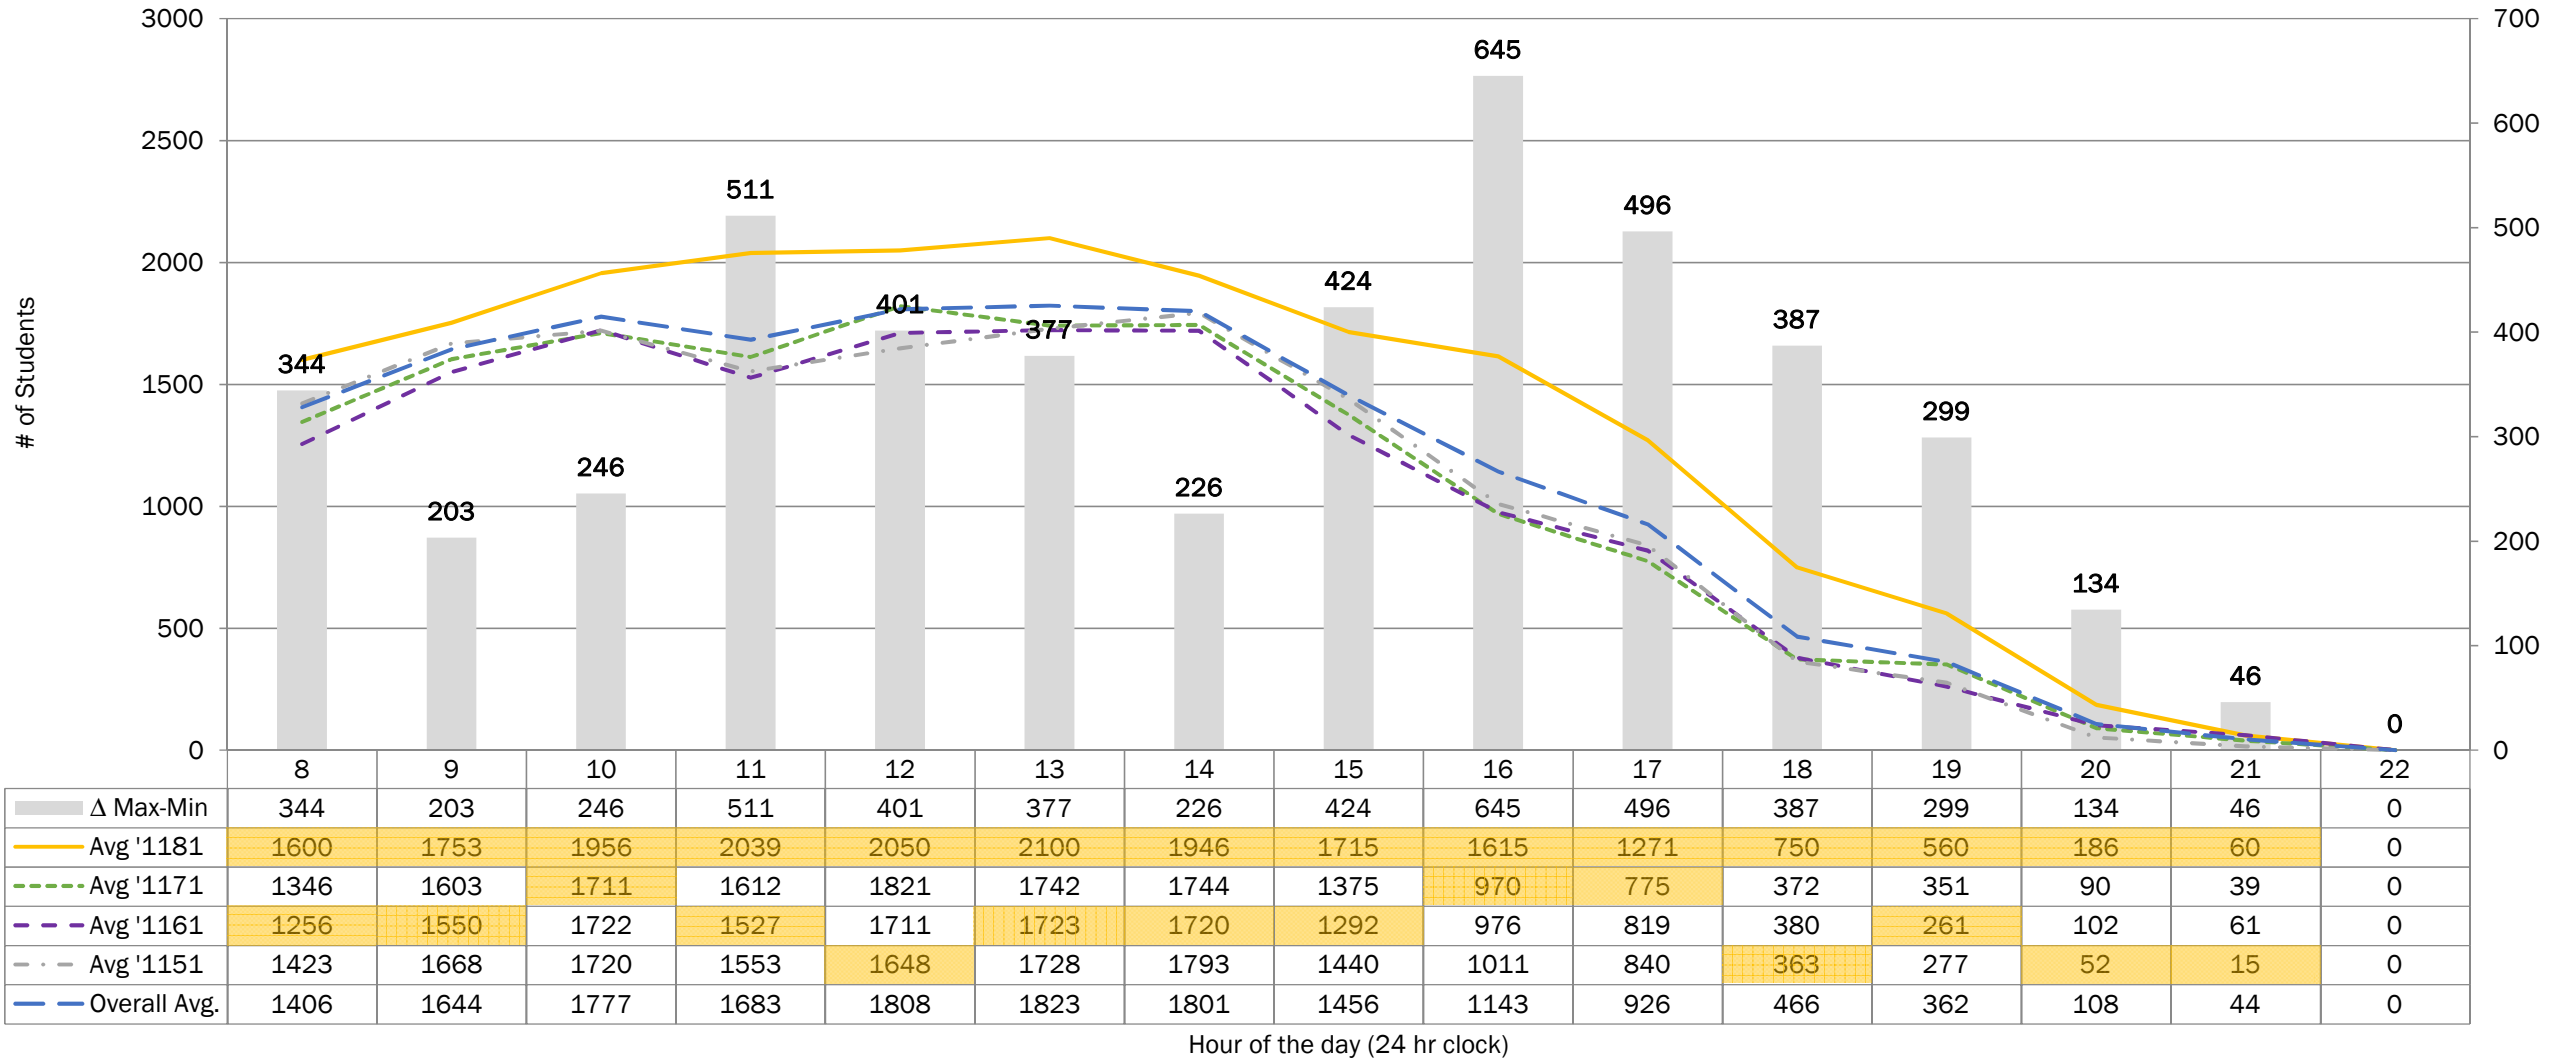

Average Student Count (1151, 1161, 1171, 1181) - Sutherland Campus Week Two Snapshot

Includes building(s): BREALEY, WELLNESS, ST. JOSEPHS, & KTTC

Δ Max-Min
Avg '1181
Avg '1171
Avg '1161
Avg '1151
Overall Avg.