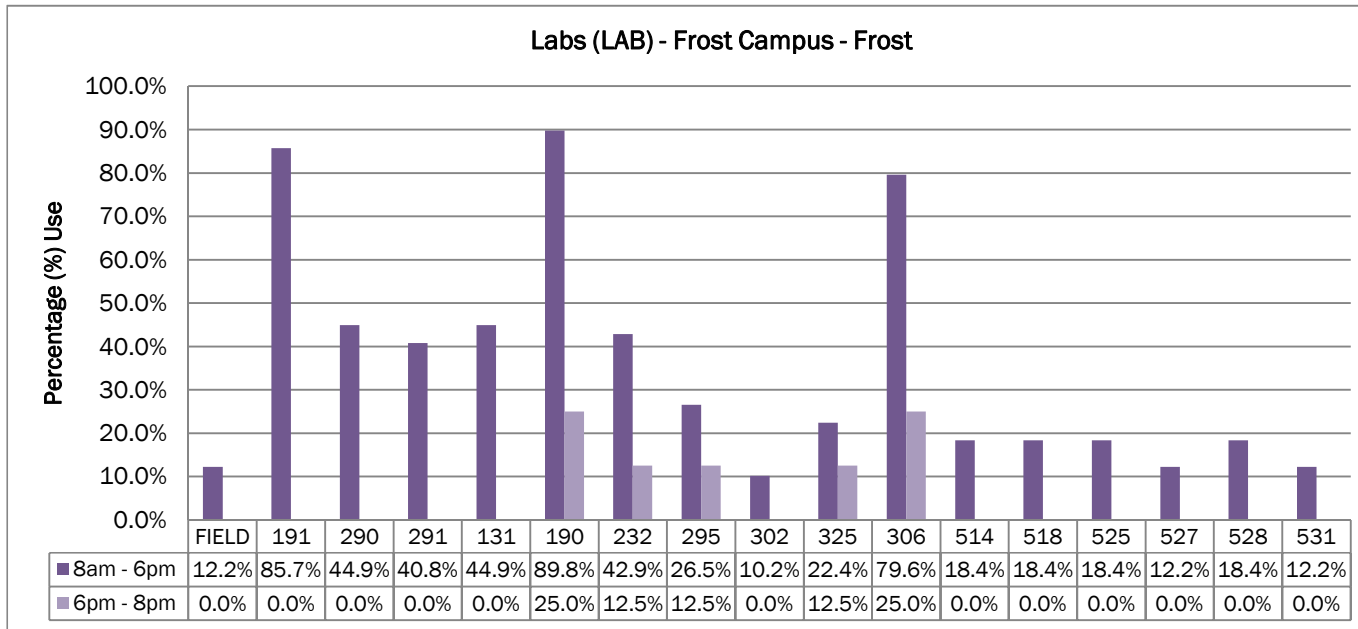

Frost Campus Utilization Charts Winter 2018