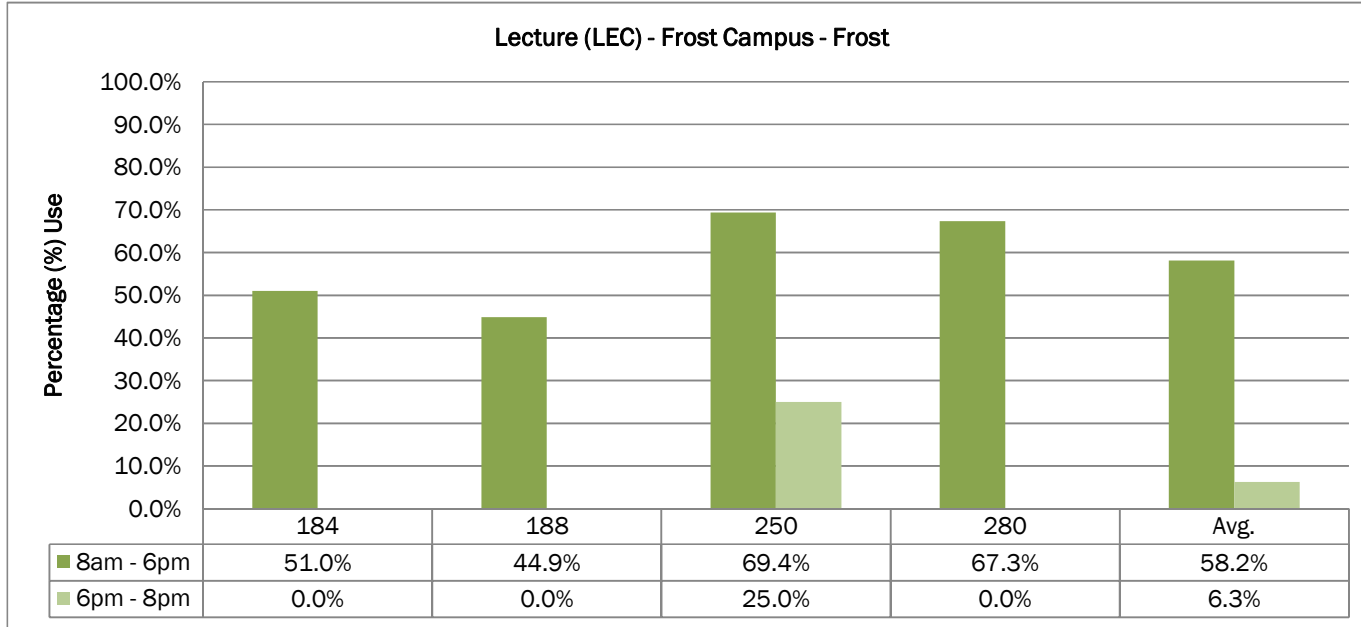

Frost Campus Utilization Charts Winter 2018