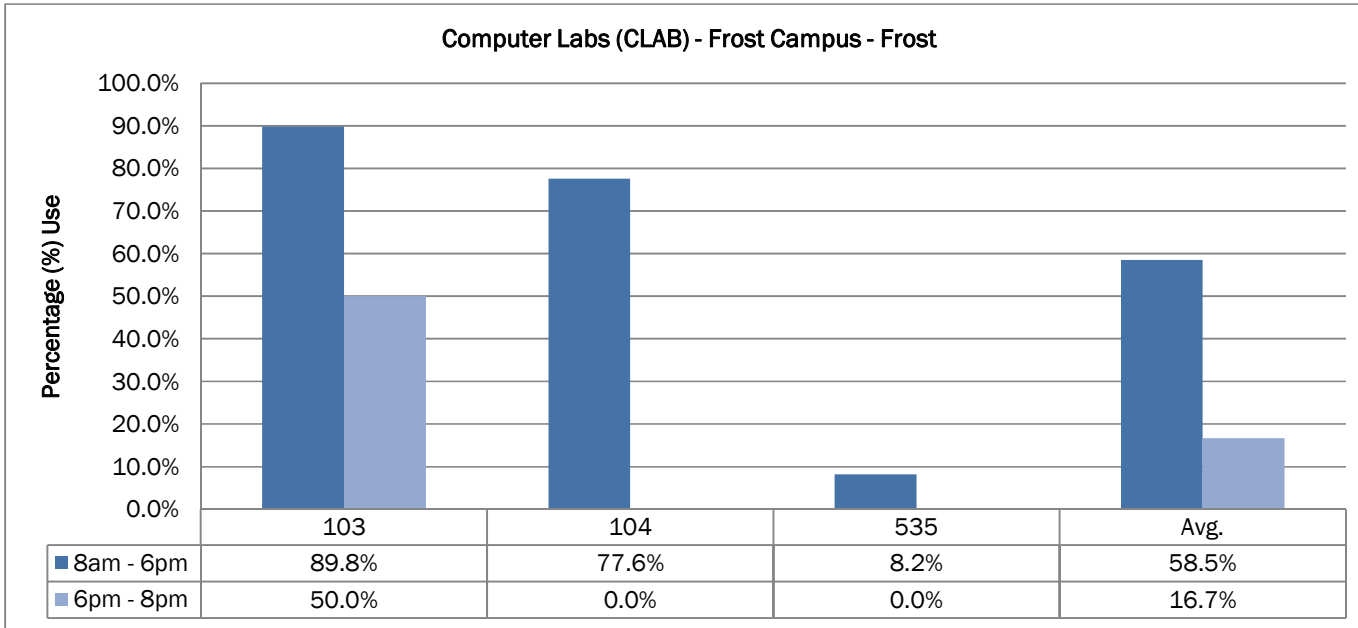

Frost Campus Utilization Charts Winter 2018