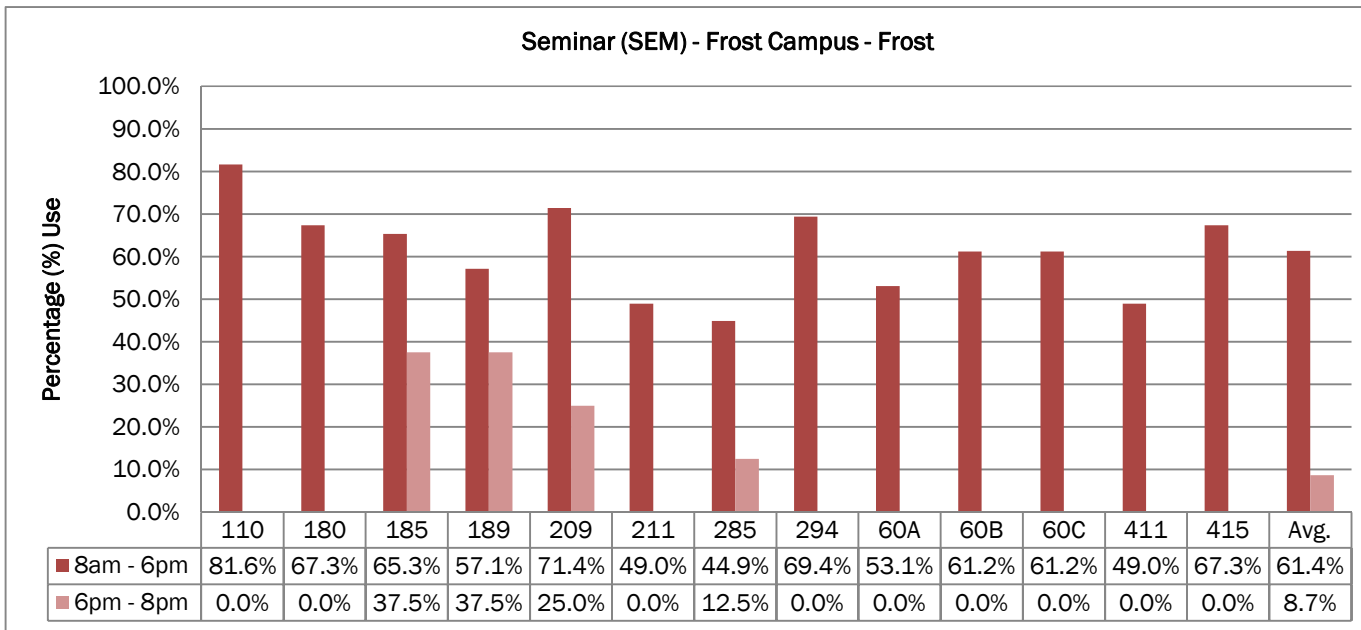

Frost Campus Utilization Charts Winter 2018