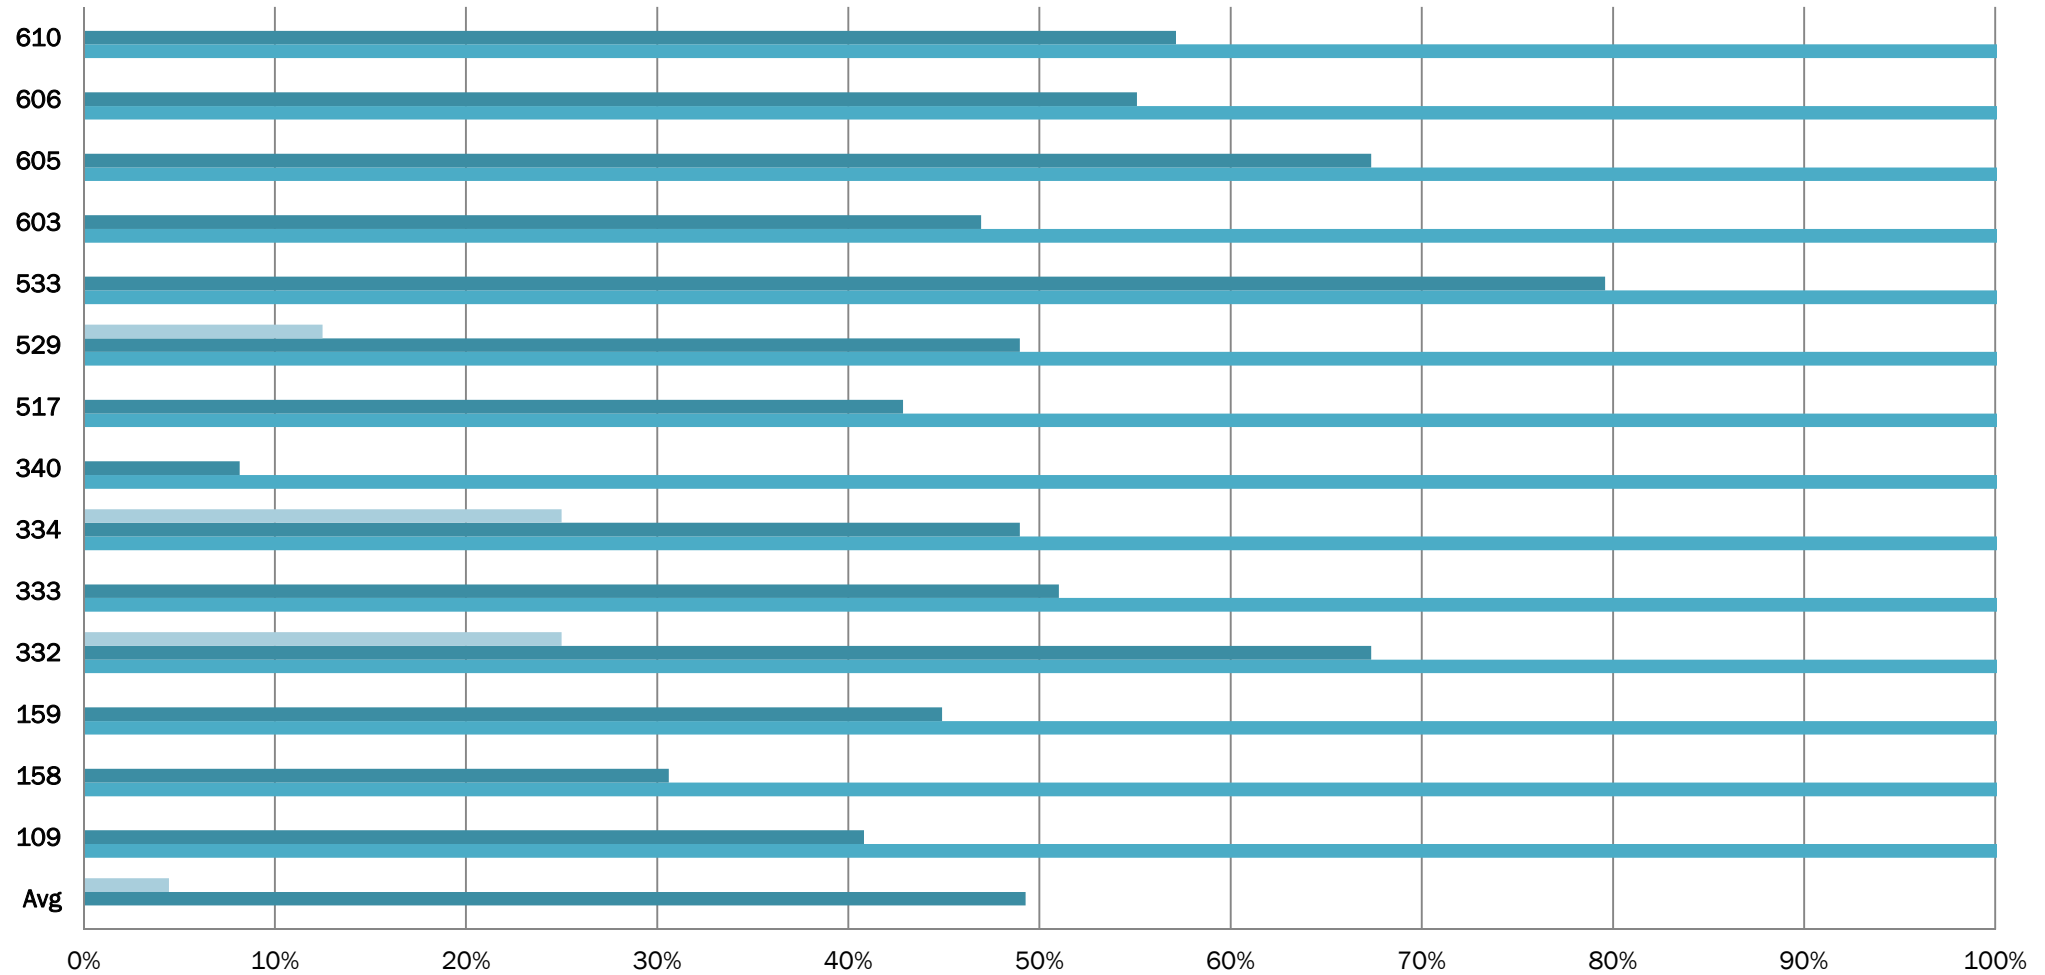

## Frost Campus Utilization Charts Winter 2018

## Frost Campus Utilization Charts Winter 2018

Frost Campus Utilization Charts  
Winter 2018

All Room Types - Frost Campus - HEO/Law&Arbor/ResDrill

	Avg	109	158	159	332	333	334	340	517	529	533	603	605	606	610
6pm - 8pm	4.5%	0.0%	0.0%	0.0%	25.0%	0.0%	25.0%	0.0%	0.0%	12.5%	0.0%	0.0%	0.0%	0.0%	0.0%
8am - 6pm	49.3%	40.8%	30.6%	44.9%	67.3%	51.0%	49.0%	8.2%	42.9%	49.0%	79.6%	46.9%	67.3%	55.1%	57.1%
Room	0	109	158	159	332	333	334	340	517	529	533	603	605	606	610