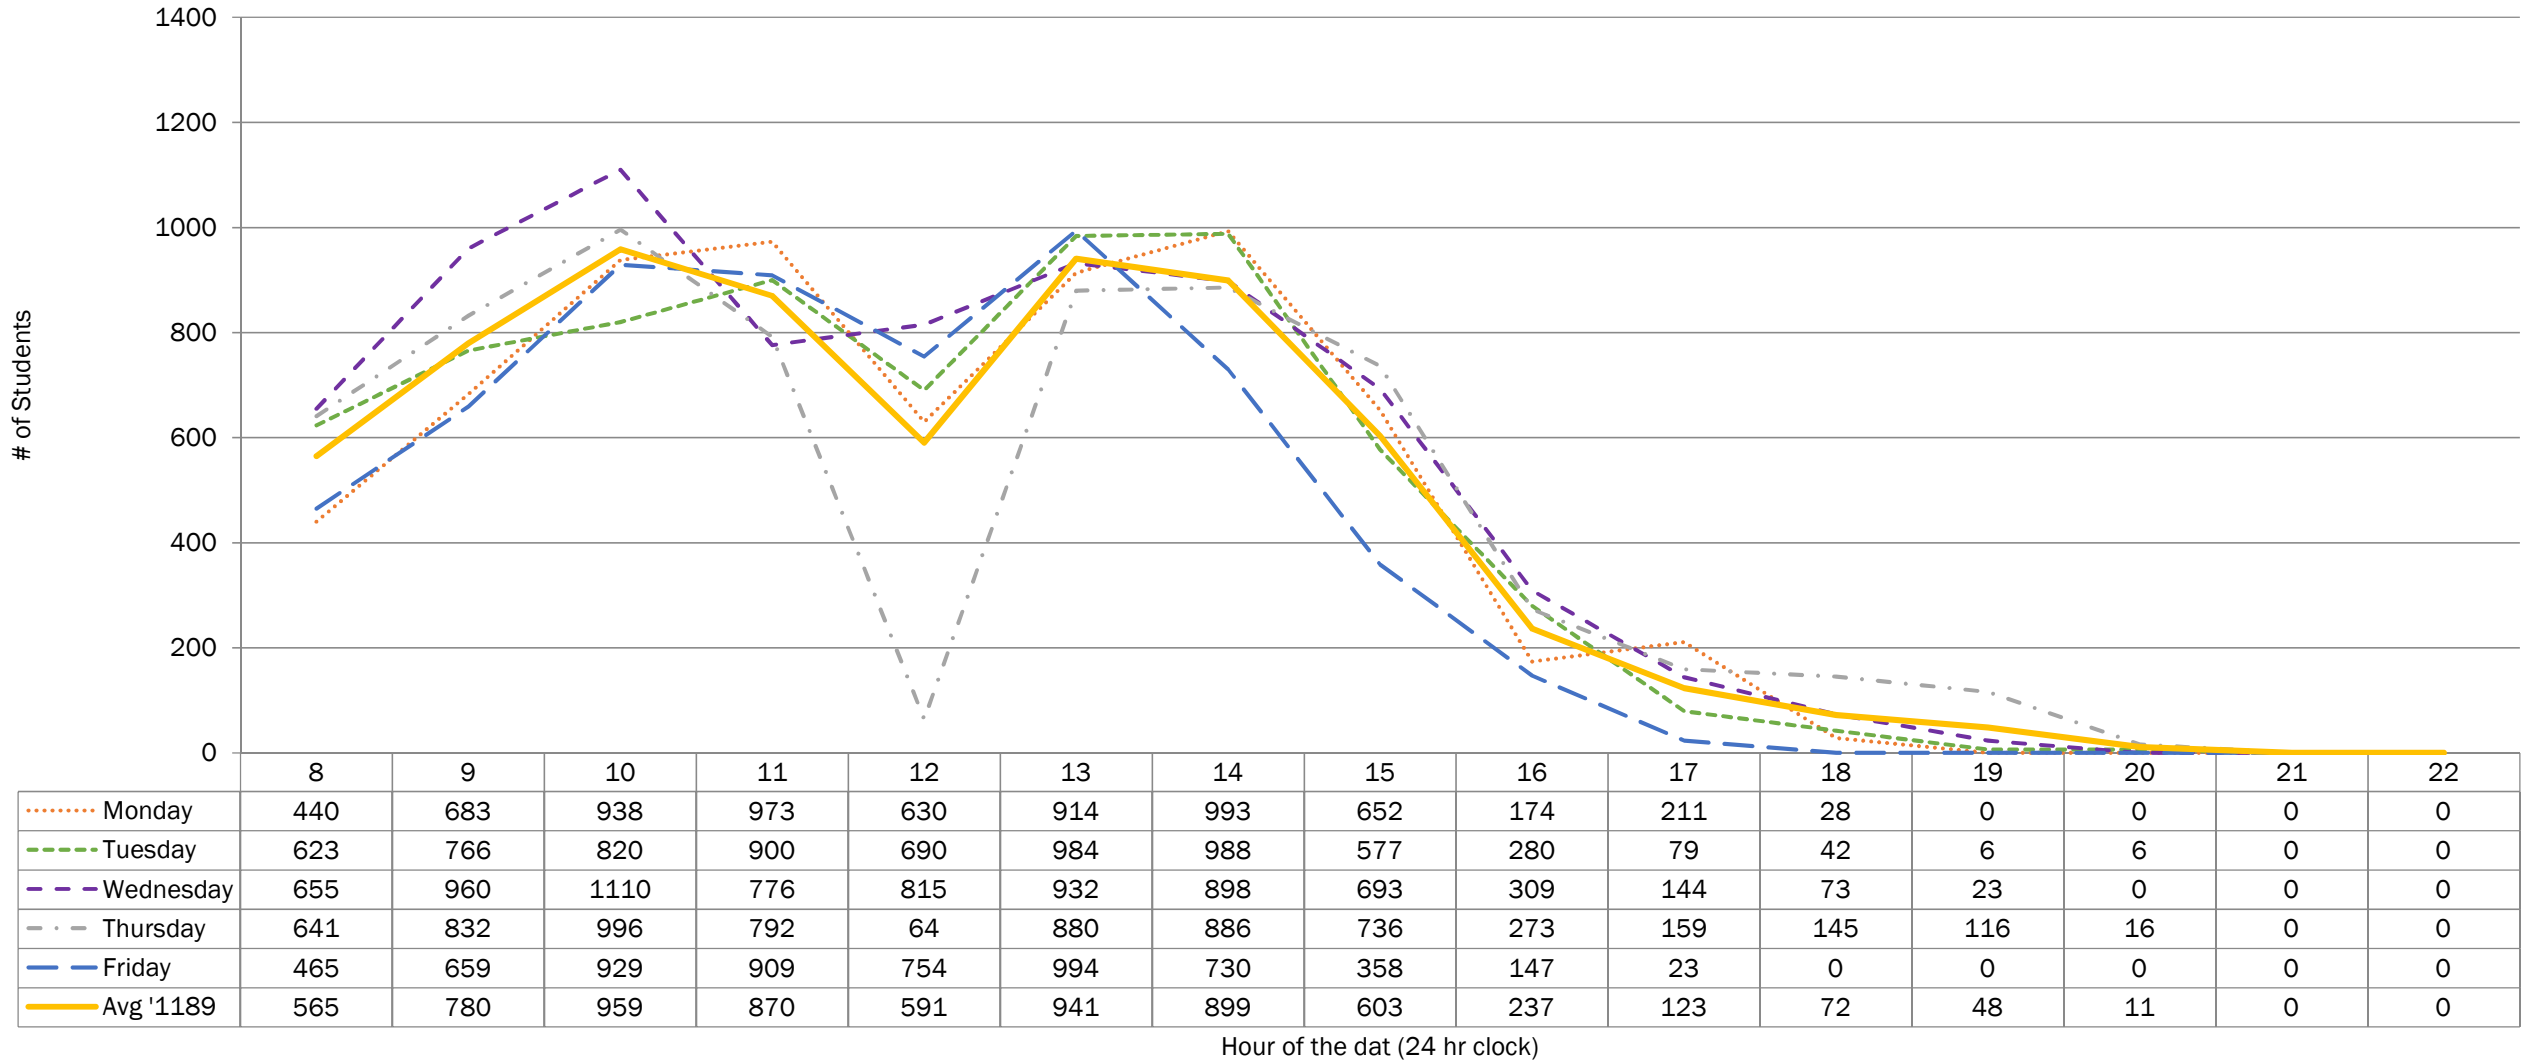

Fall 2018 (1189) Student Activity - Frost Campus Week Four Snapshot

Includes building(s): FROST, HEAVY EQUIPMENT, LAW & ARBOUR, FIELDHOUSE, & RESOURCE DRILLING

..... Monday
- - - - Tuesday
- - - - Wednesday
- - - - Thursday
- - - - Friday
———— Avg '1189