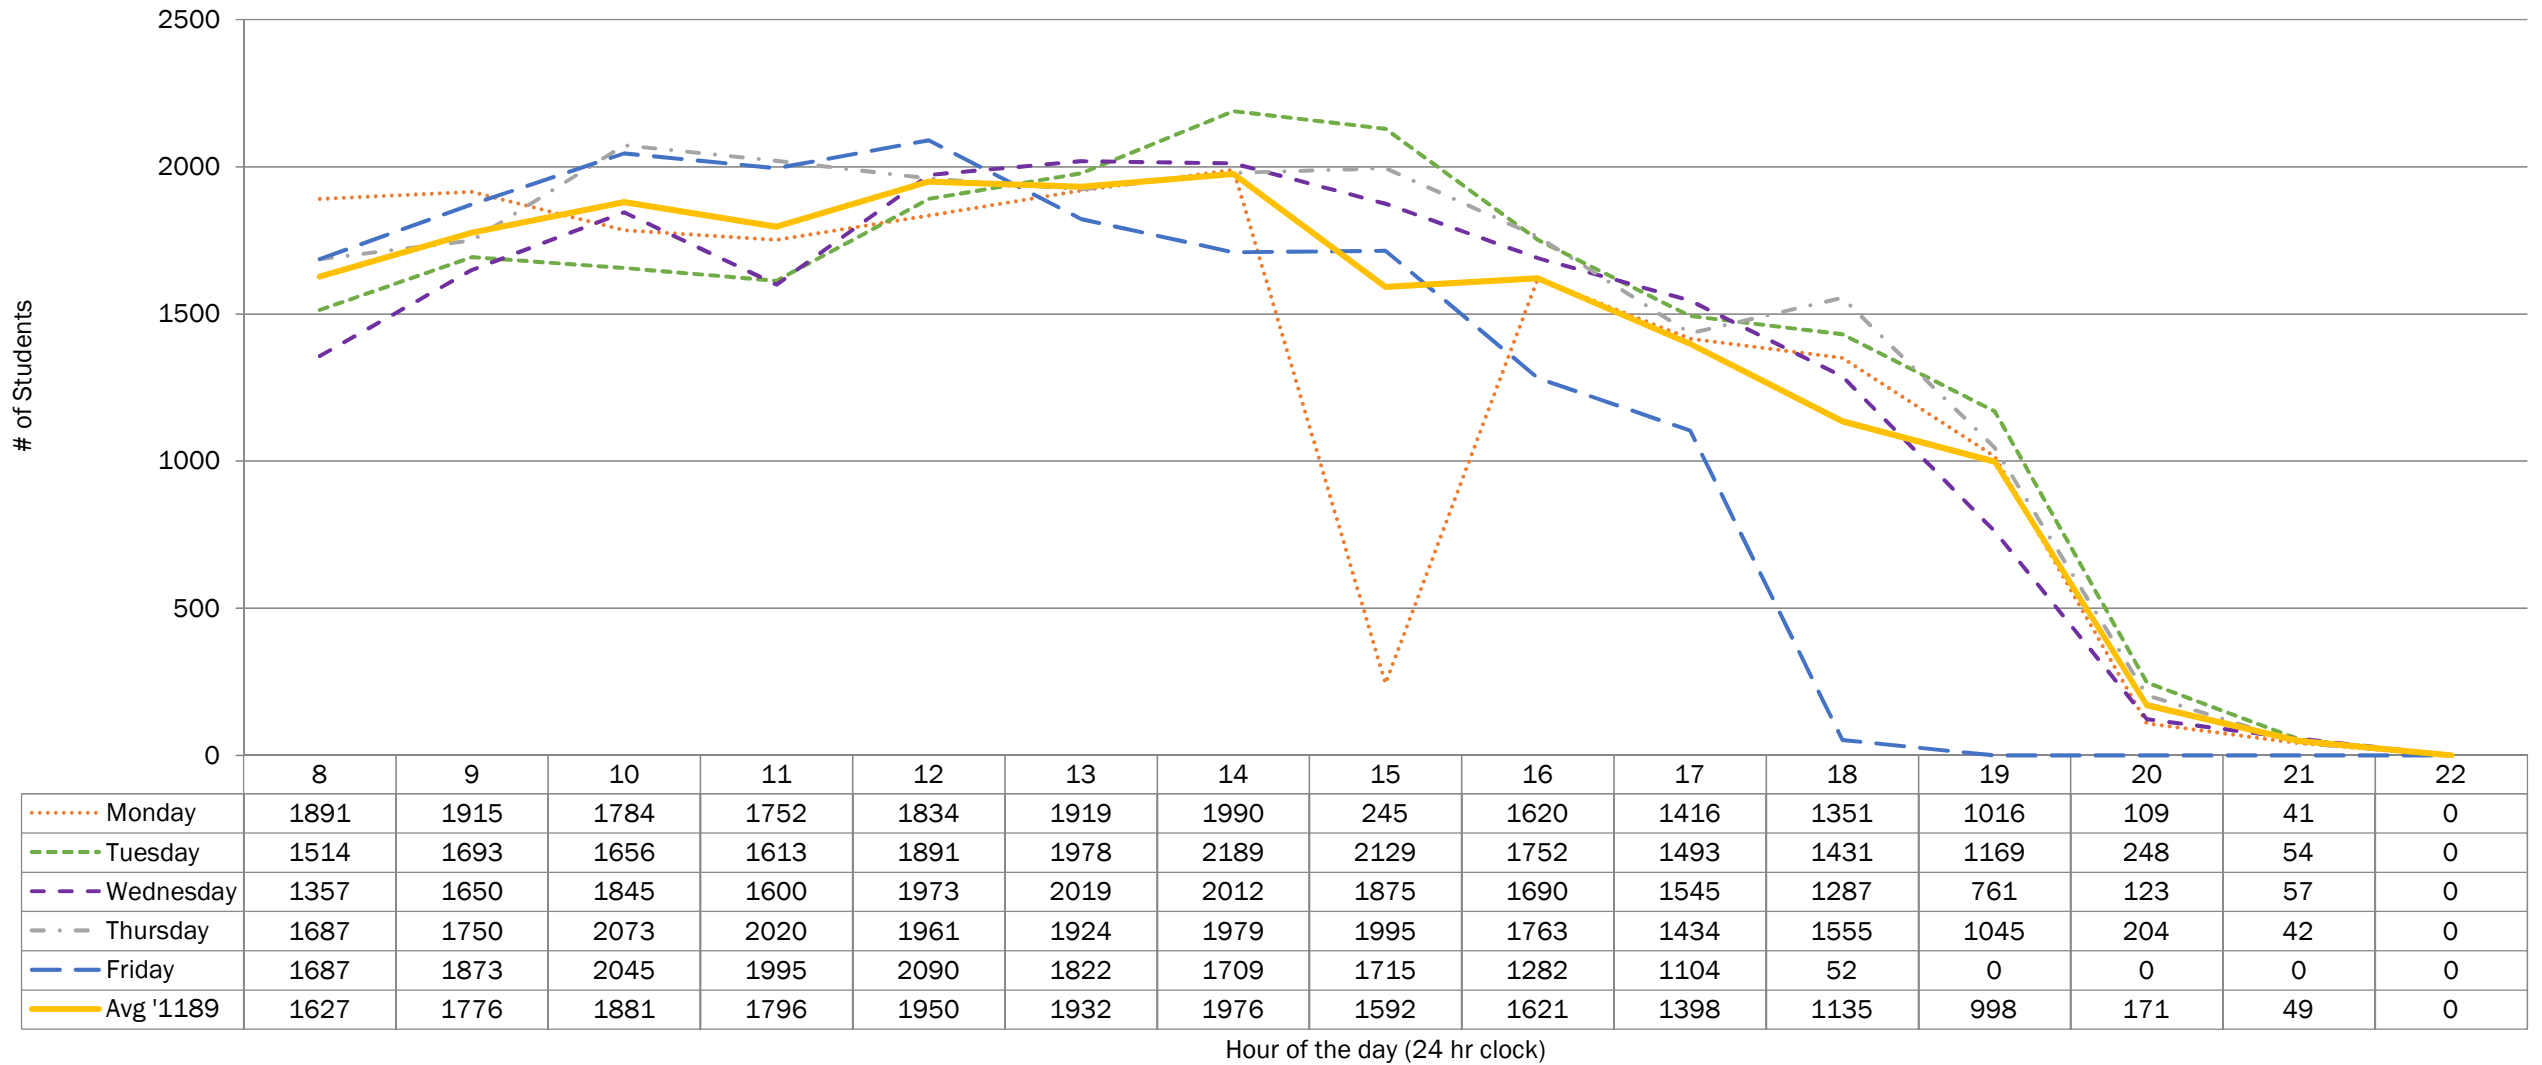

Summation of all activity (SUTHERLAND, FROST, COBOURG, HALIBURTON, OFF)

Course start time that was not on the hour was rounded down (e.g. 8:20 to 8:00)

Course end time that was not on the hour was rounded up (e.g. 8:20 to 9:00)

Top 10% indicated by red cells and text

Avg. '1189 column Top 10% indicated by yellow cells and text

Does not include courses lists in the 'Sched. of Class data missing' tab

Does not include Facilities one off room bookings

Concurrent room bookings included (marginally inflates student count)

Fall 2018 (1189) Student Activity - Sutherland Campus Week Four Snapshot

Includes building(s): BREALEY, WELLNESS, & KTTC

..... Monday
 - - - - Tuesday
 - - - - Wednesday
 - . - . Thursday
 - - - - Friday
 ———— Avg '1189