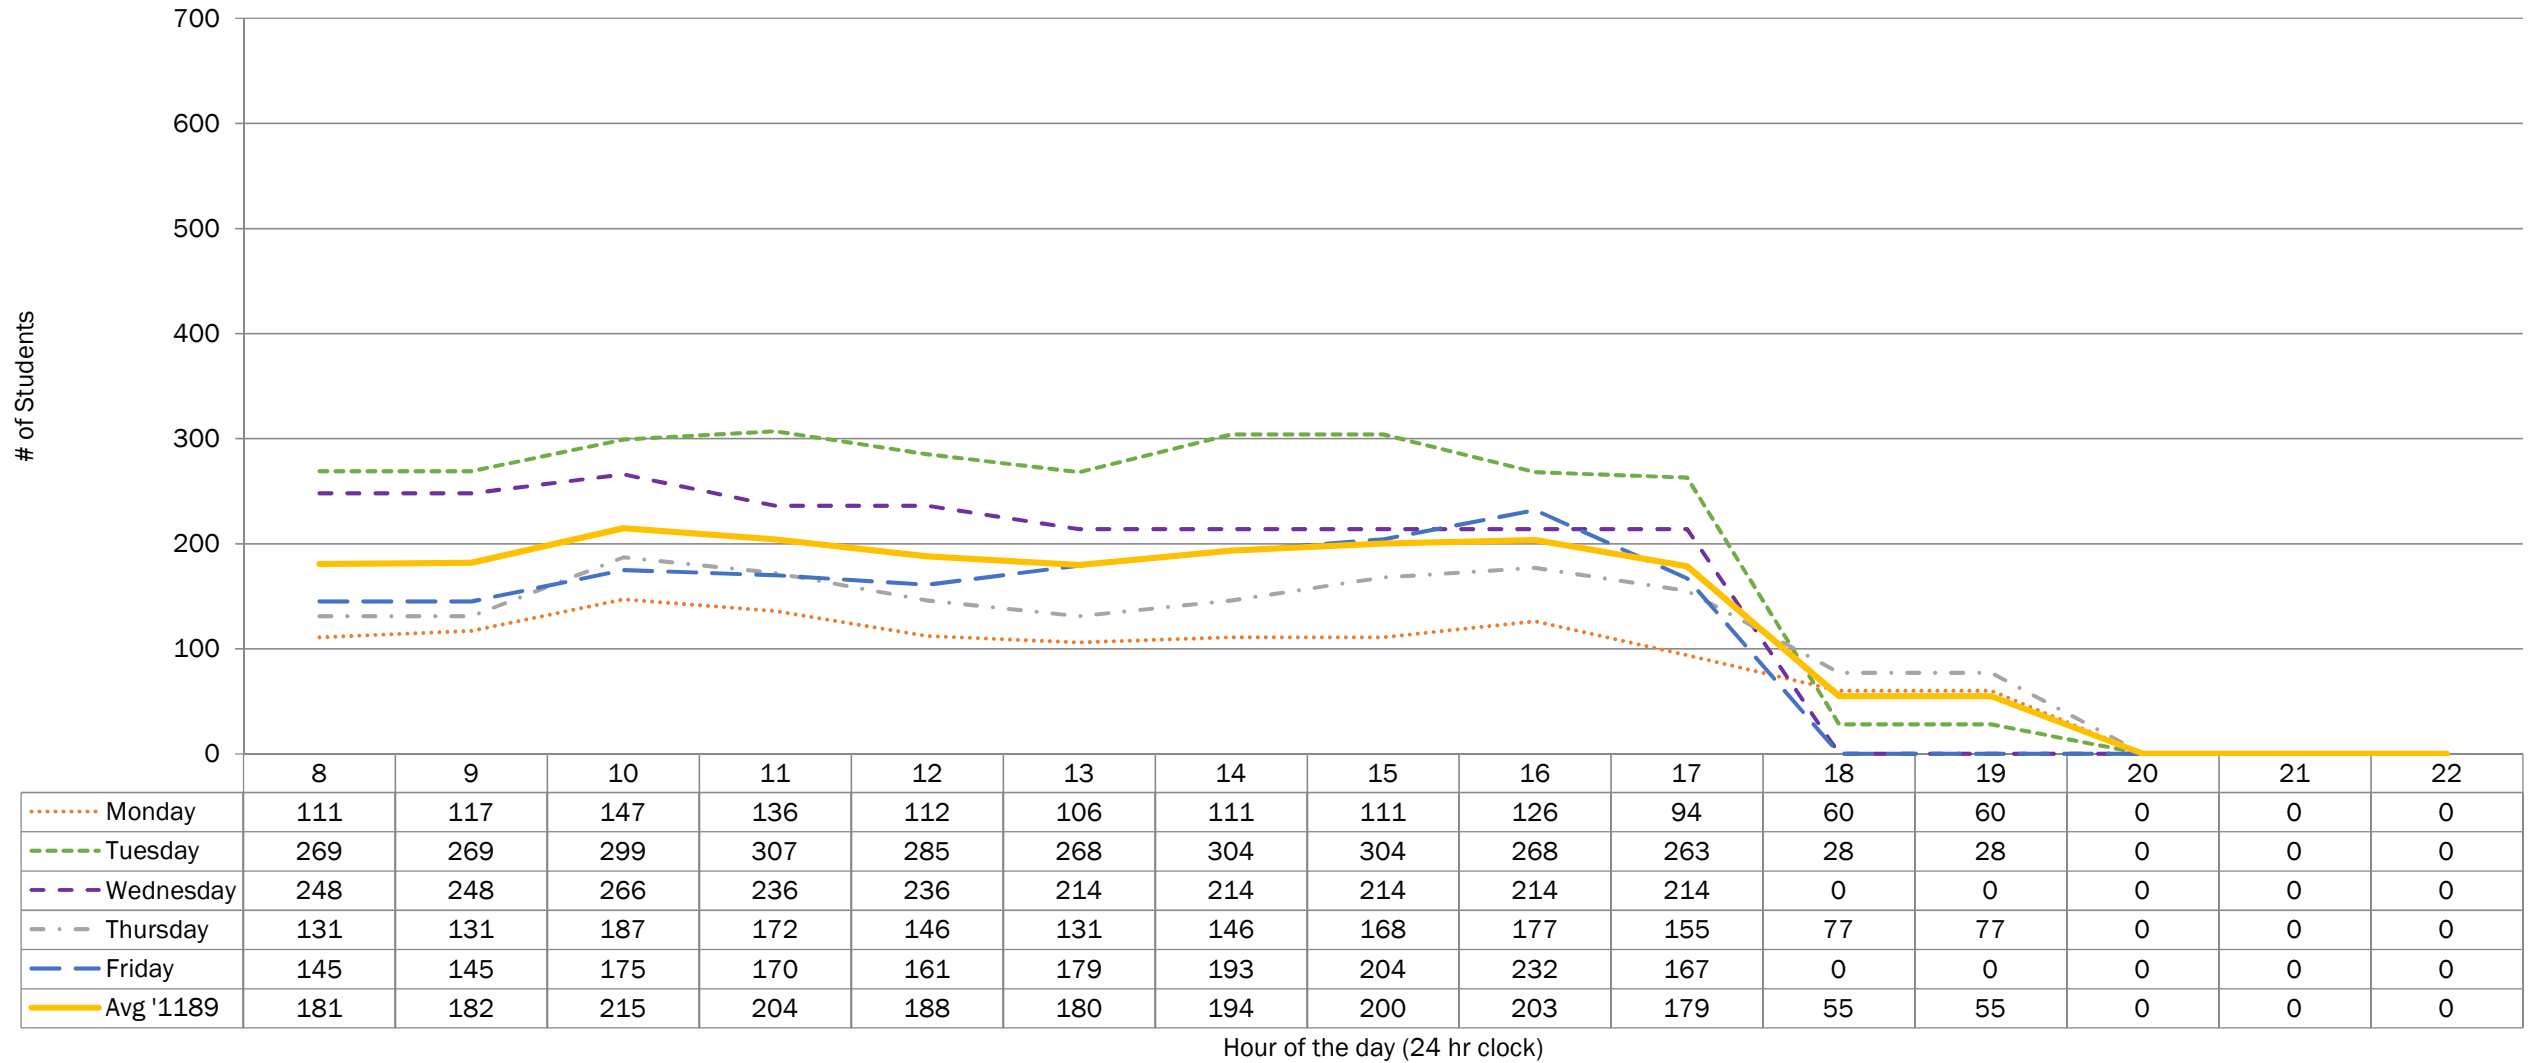

Fall 2018 (1189) Student Activity - Off Campus Week Four Snapshot

Includes building(s): OFF, PTBOMUSEUM, & NORWOOD

..... Monday
- - - - Tuesday
- - - - Wednesday
- - - - Thursday
- - - - Friday
———— Avg '1189