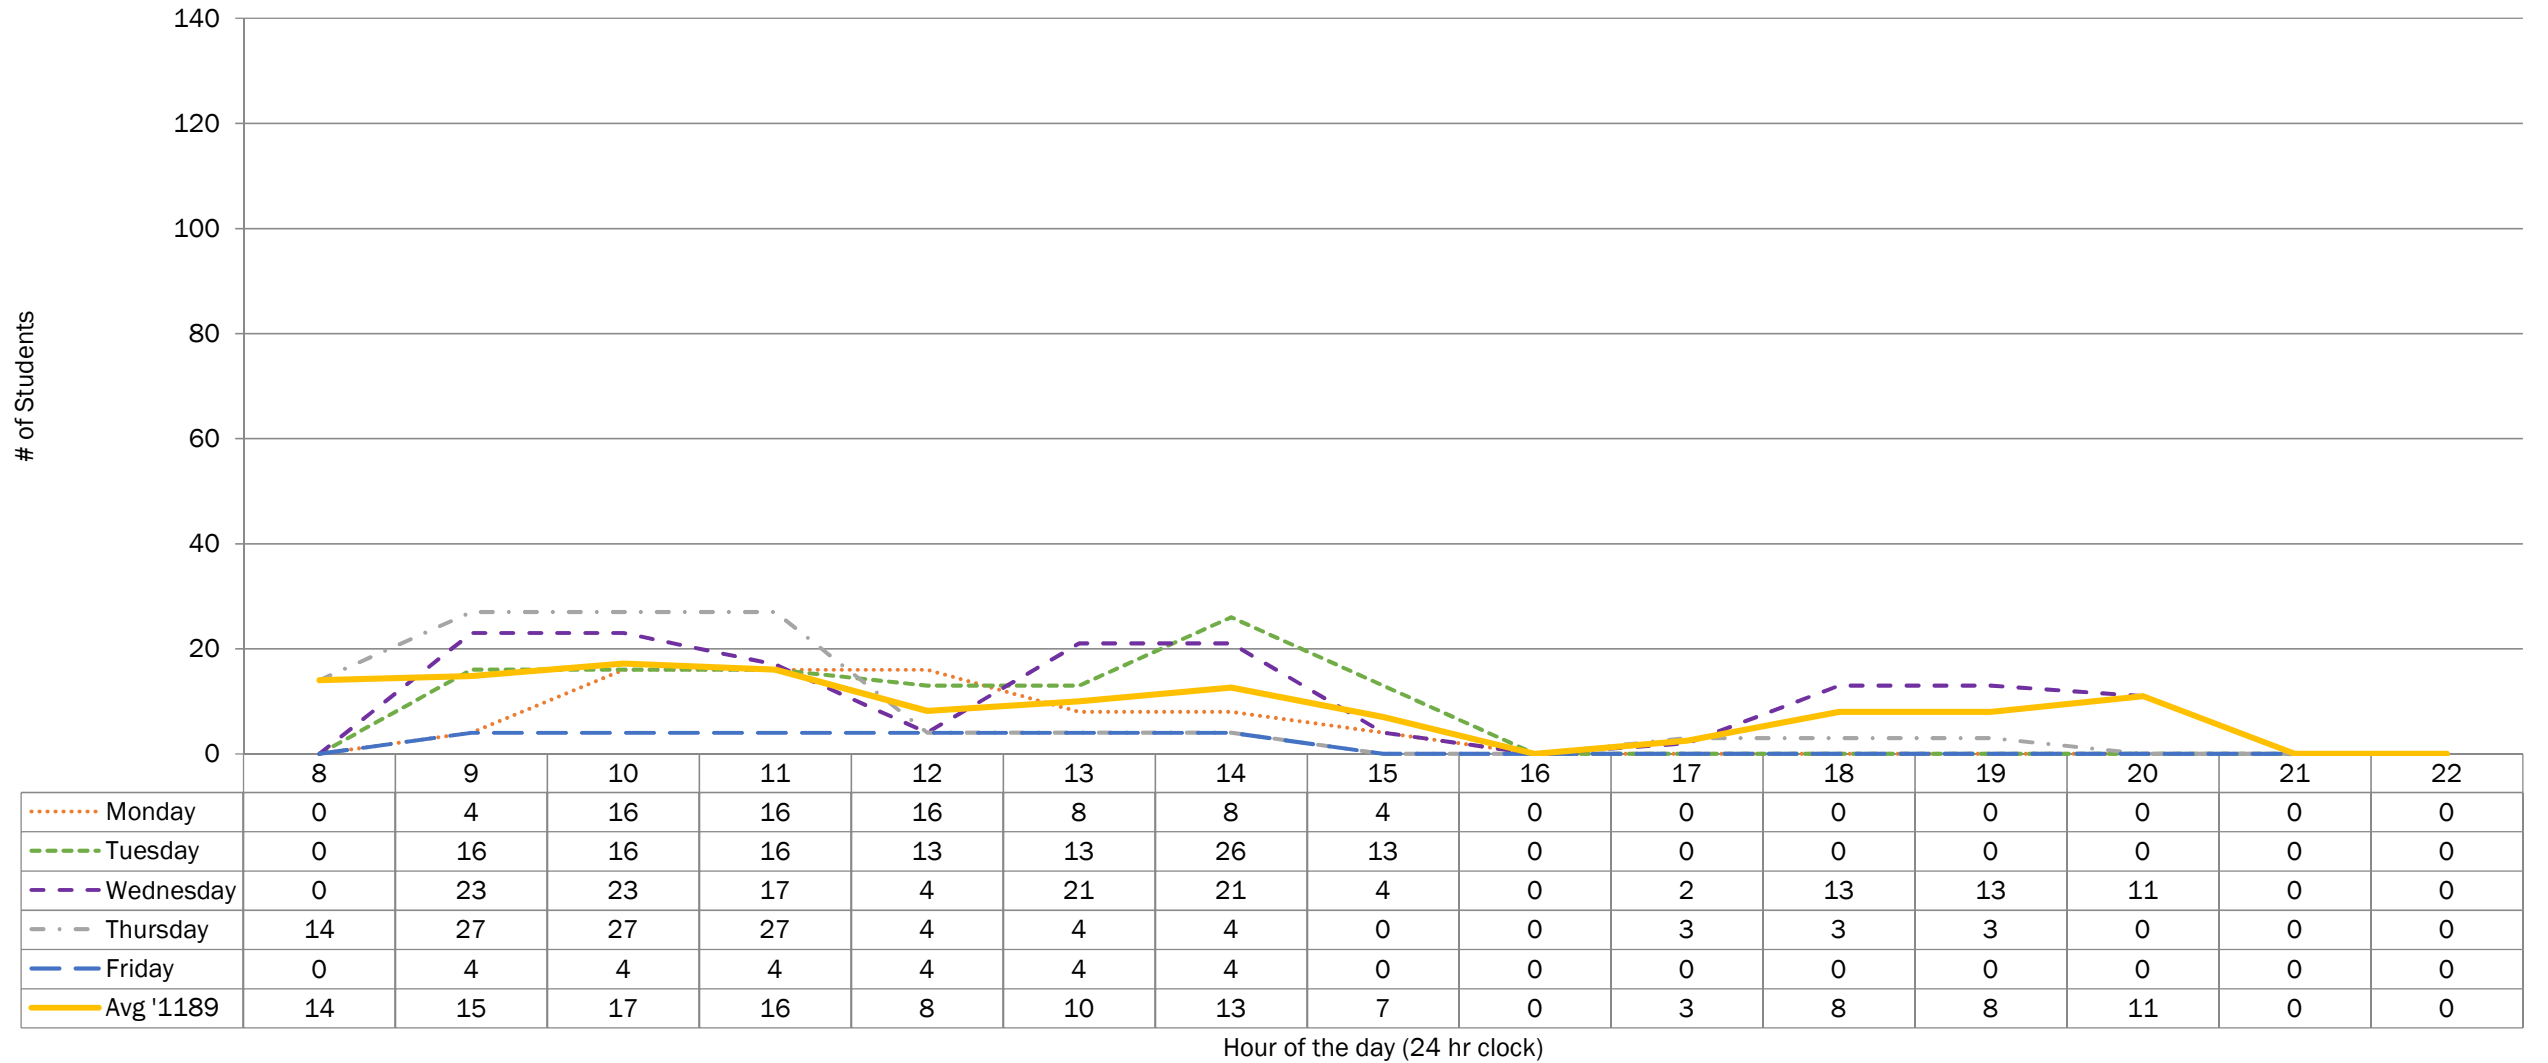

Fall 2018 (1189) Student Activity - Cobourg Campus

Week Four Snapshot

Includes building(s): COBOURG

..... Monday
- - - - Tuesday
- - - - Wednesday
- . - . Thursday
_ _ _ _ Friday
_ _ _ _ Avg '1189