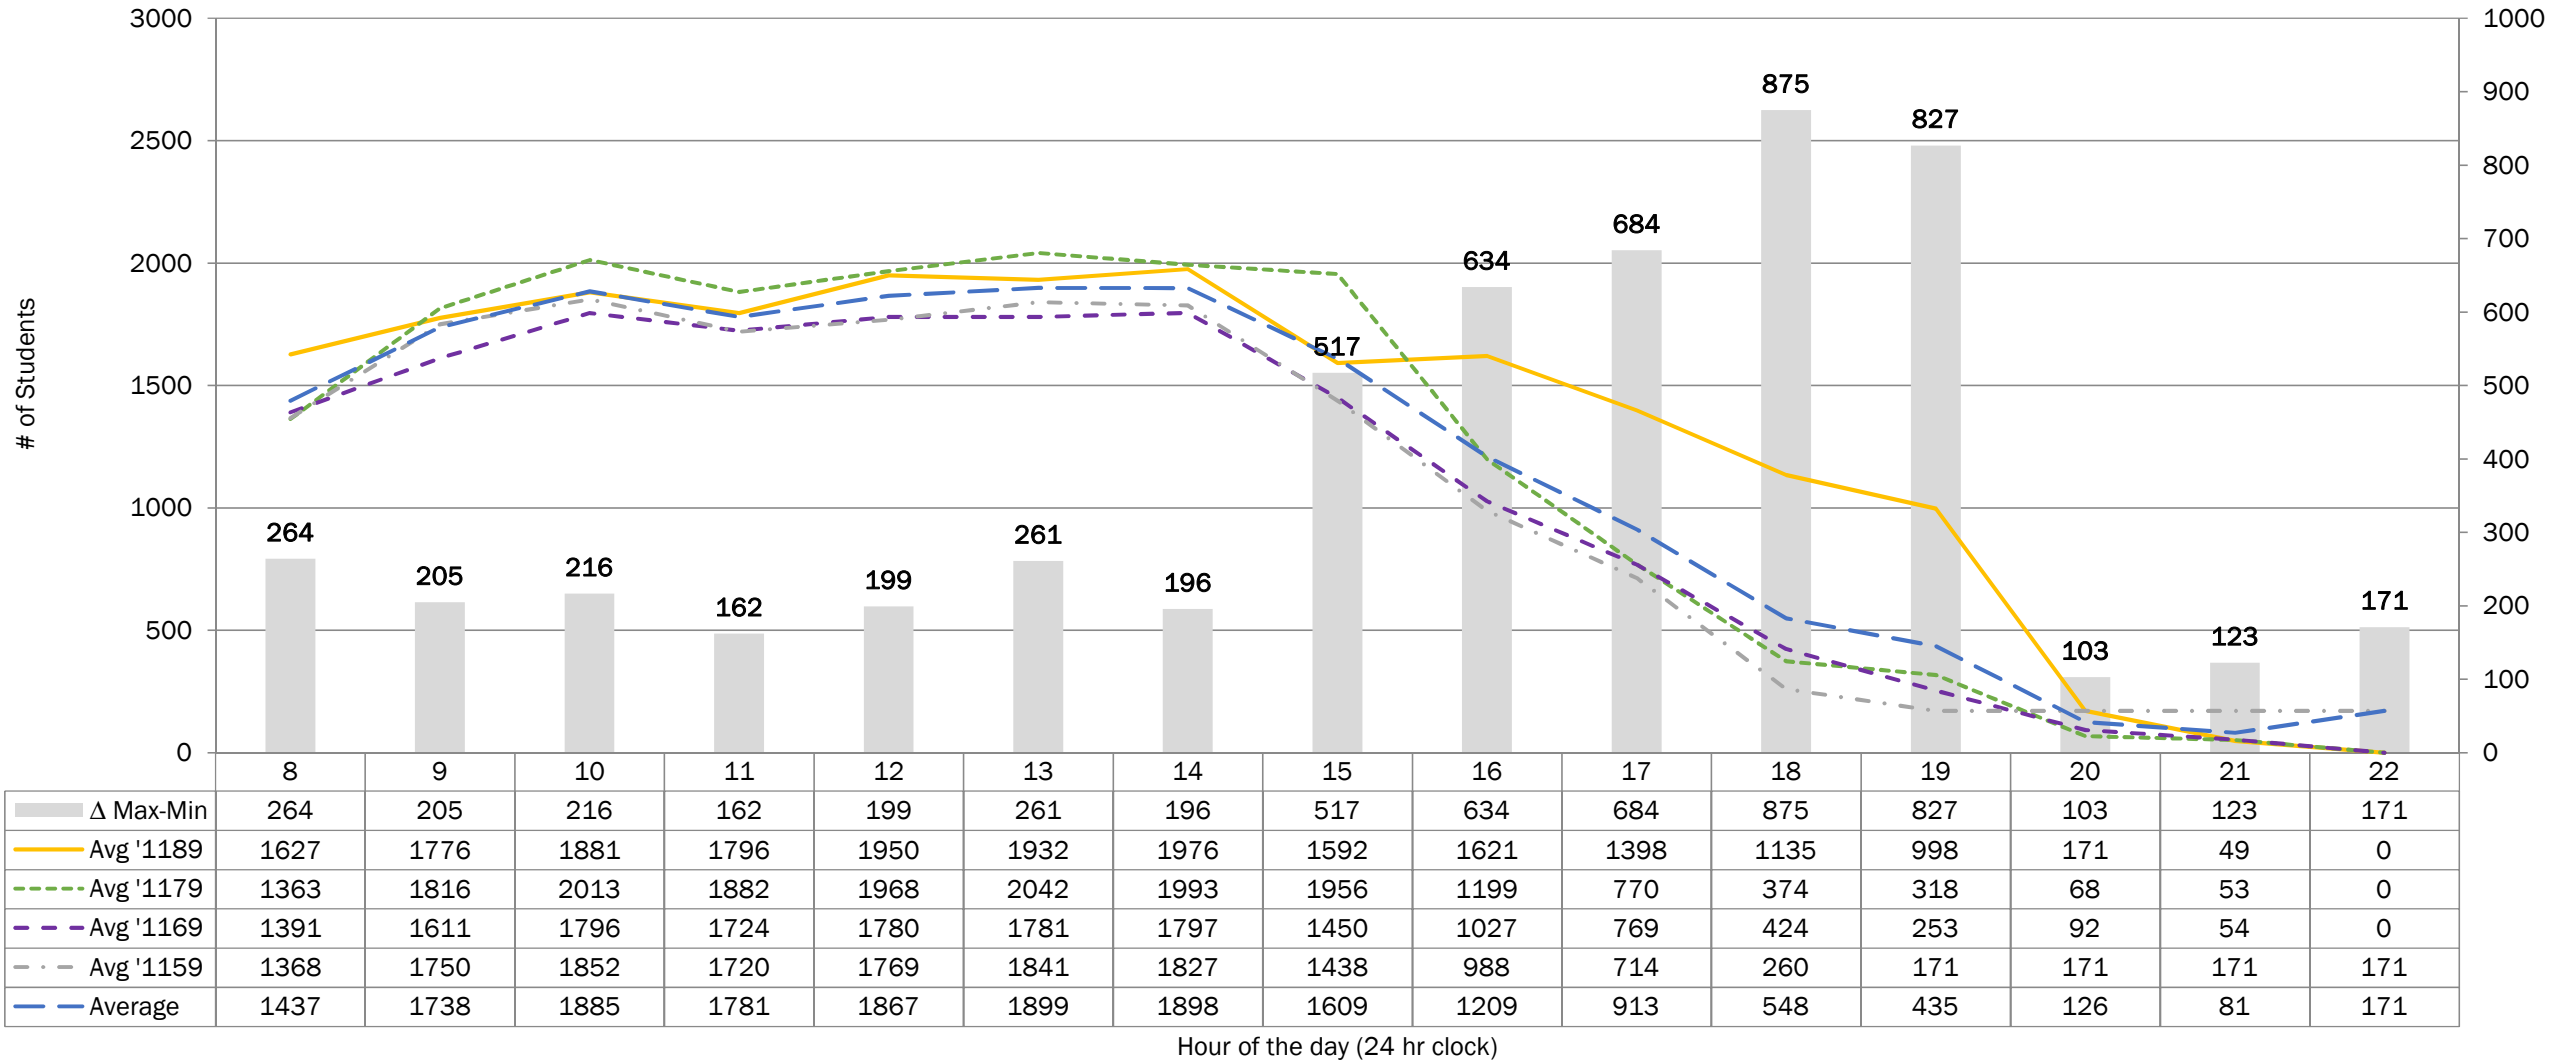

Average Student Count (1159, 1169, 1179, 1189) - Sutherland Campus
 Week Two (1159, 1169, 1179) Week Four (1189) Snapshot
 Includes building(s): BREALEY, WELLNESS, ST. JOSEPHS, & KTTC

Δ Max-Min
 Avg '1189
 Avg '1179
 Avg '1169
 Avg '1159
 Average