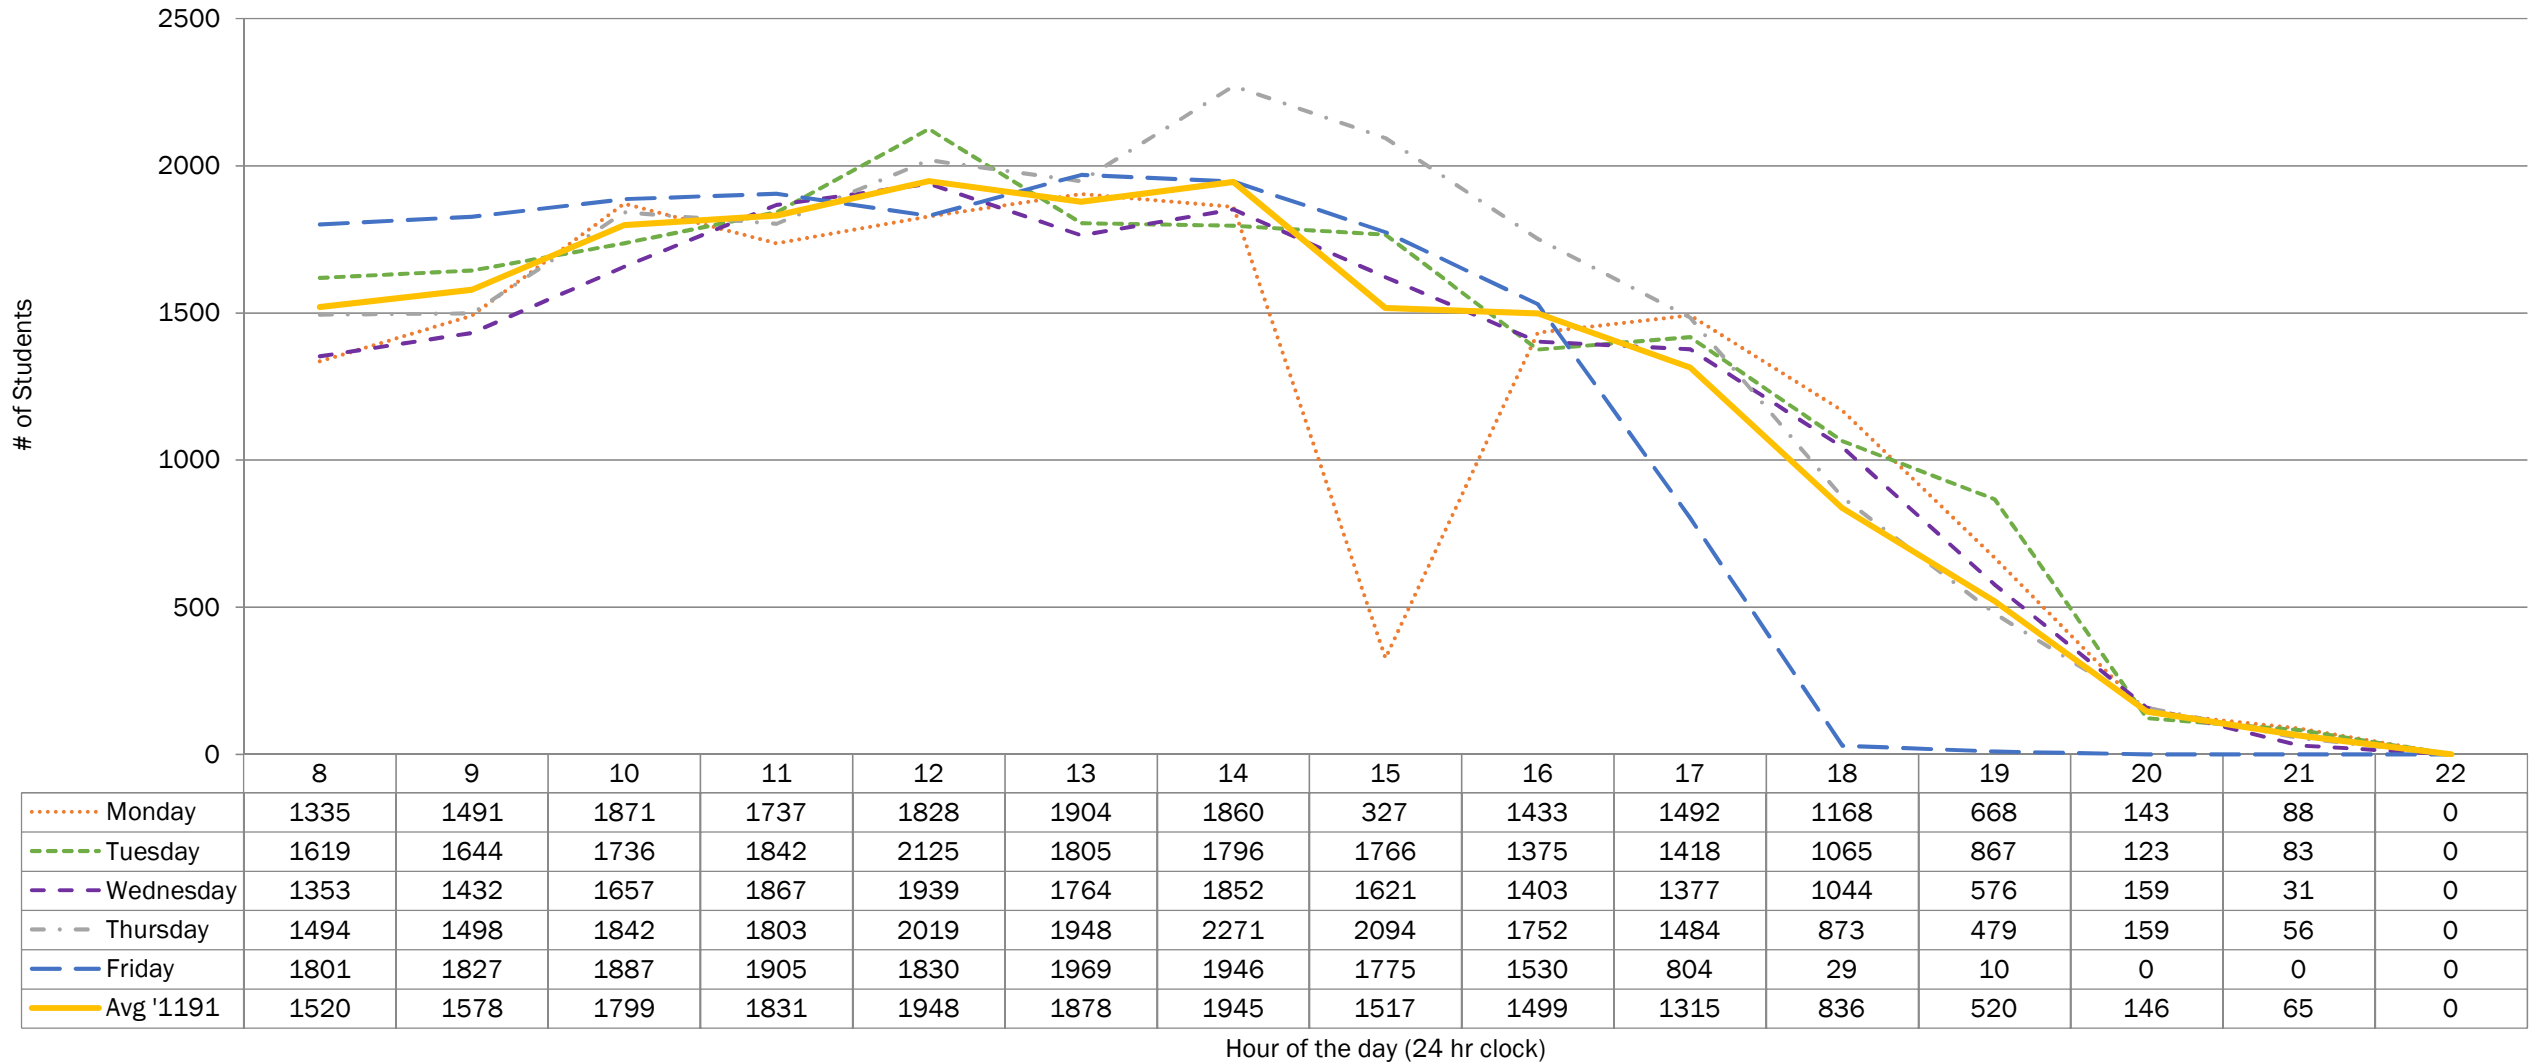

Campus Activity Charts
Winter 2019 (1191) Week Two Snapshot

All Campuses

Student count

Time	Monday	Tuesday	Wednesday	Thursday	Friday	Avg '1191
8	1845	2393	2221	2246	2590	2259
9	2576	2903	2558	2625	2717	2676
10	2973	2870	2921	3021	2886	2934
11	2821	3121	3033	2979	2842	2959
12	2815	3084	2761	2245	2588	2699
13	2980	2822	2920	2848	2693	2853
14	2895	2869	3051	3370	2801	2997
15	1171	2744	2694	3079	2756	2489
16	2021	1899	2259	2270	1778	2045
17	1777	1880	1836	1810	980	1657
18	1315	1393	1360	1069	83	1044
19	762	1065	792	616	43	656
20	165	138	201	179	0	171
21	88	83	31	56	0	65
22	0	0	0	0	0	0
Avg	1872	2090	2046	2030	2063	

All Campuses

# of classes

Time	Monday	Tuesday	Wednesday	Thursday	Friday	Avg '1191
8	65	86	84	90	95	84
9	99	113	108	111	115	109
10	123	118	125	123	117	121
11	117	122	125	119	111	119
12	109	115	92	91	107	103
13	119	113	100	121	110	113
14	120	114	104	139	117	119
15	48	100	97	119	99	93
16	81	71	72	87	65	75
17	71	64	63	70	35	61
18	54	57	42	50	5	42
19	38	41	26	32	3	28
20	10	9	10	9	0	10
21	6	6	1	3	0	4
22	0	0	0	0	0	0
Avg	76	81	75	83	82	

Notes: FC_SPACE_UTL_VW - Space Utilization by Program View

Removed columns ACAD_PROG, FC_PRGM_ENRL, SCHEDULED_HRS, FC_PRGM_RM_UTL

Removed activity that began after January 26, 2019

Removed activity that ended before January 25, 2019

Summation of all activity (SUTHERLAND, FROST, COBOURG, HALIBURTON, OFF)

Course start time that was not on the hour was rounded down (e.g. 8:20 to 8:00)

Course end time that was not on the hour was rounded up (e.g. 8:20 to 9:00)

Top 10% indicated by red cells and text

Avg '1191 column Top 10% indicated by yellow cells and text

Does not include courses lists in the 'Sched. of Class data missing' tab

Does not include Facilities one off room bookings

Concurrent room bookings included (marginally inflates student count)

Winter 2019 (1191) Student Activity - Sutherland Campus Week Two Snapshot

Includes building(s): BREALEY, WELLNESS, ST. JOSEPHS, & KTTC

..... Monday
- - - - Tuesday
- - - - Wednesday
- - - - Thursday
- - - - Friday
———— Avg '1191