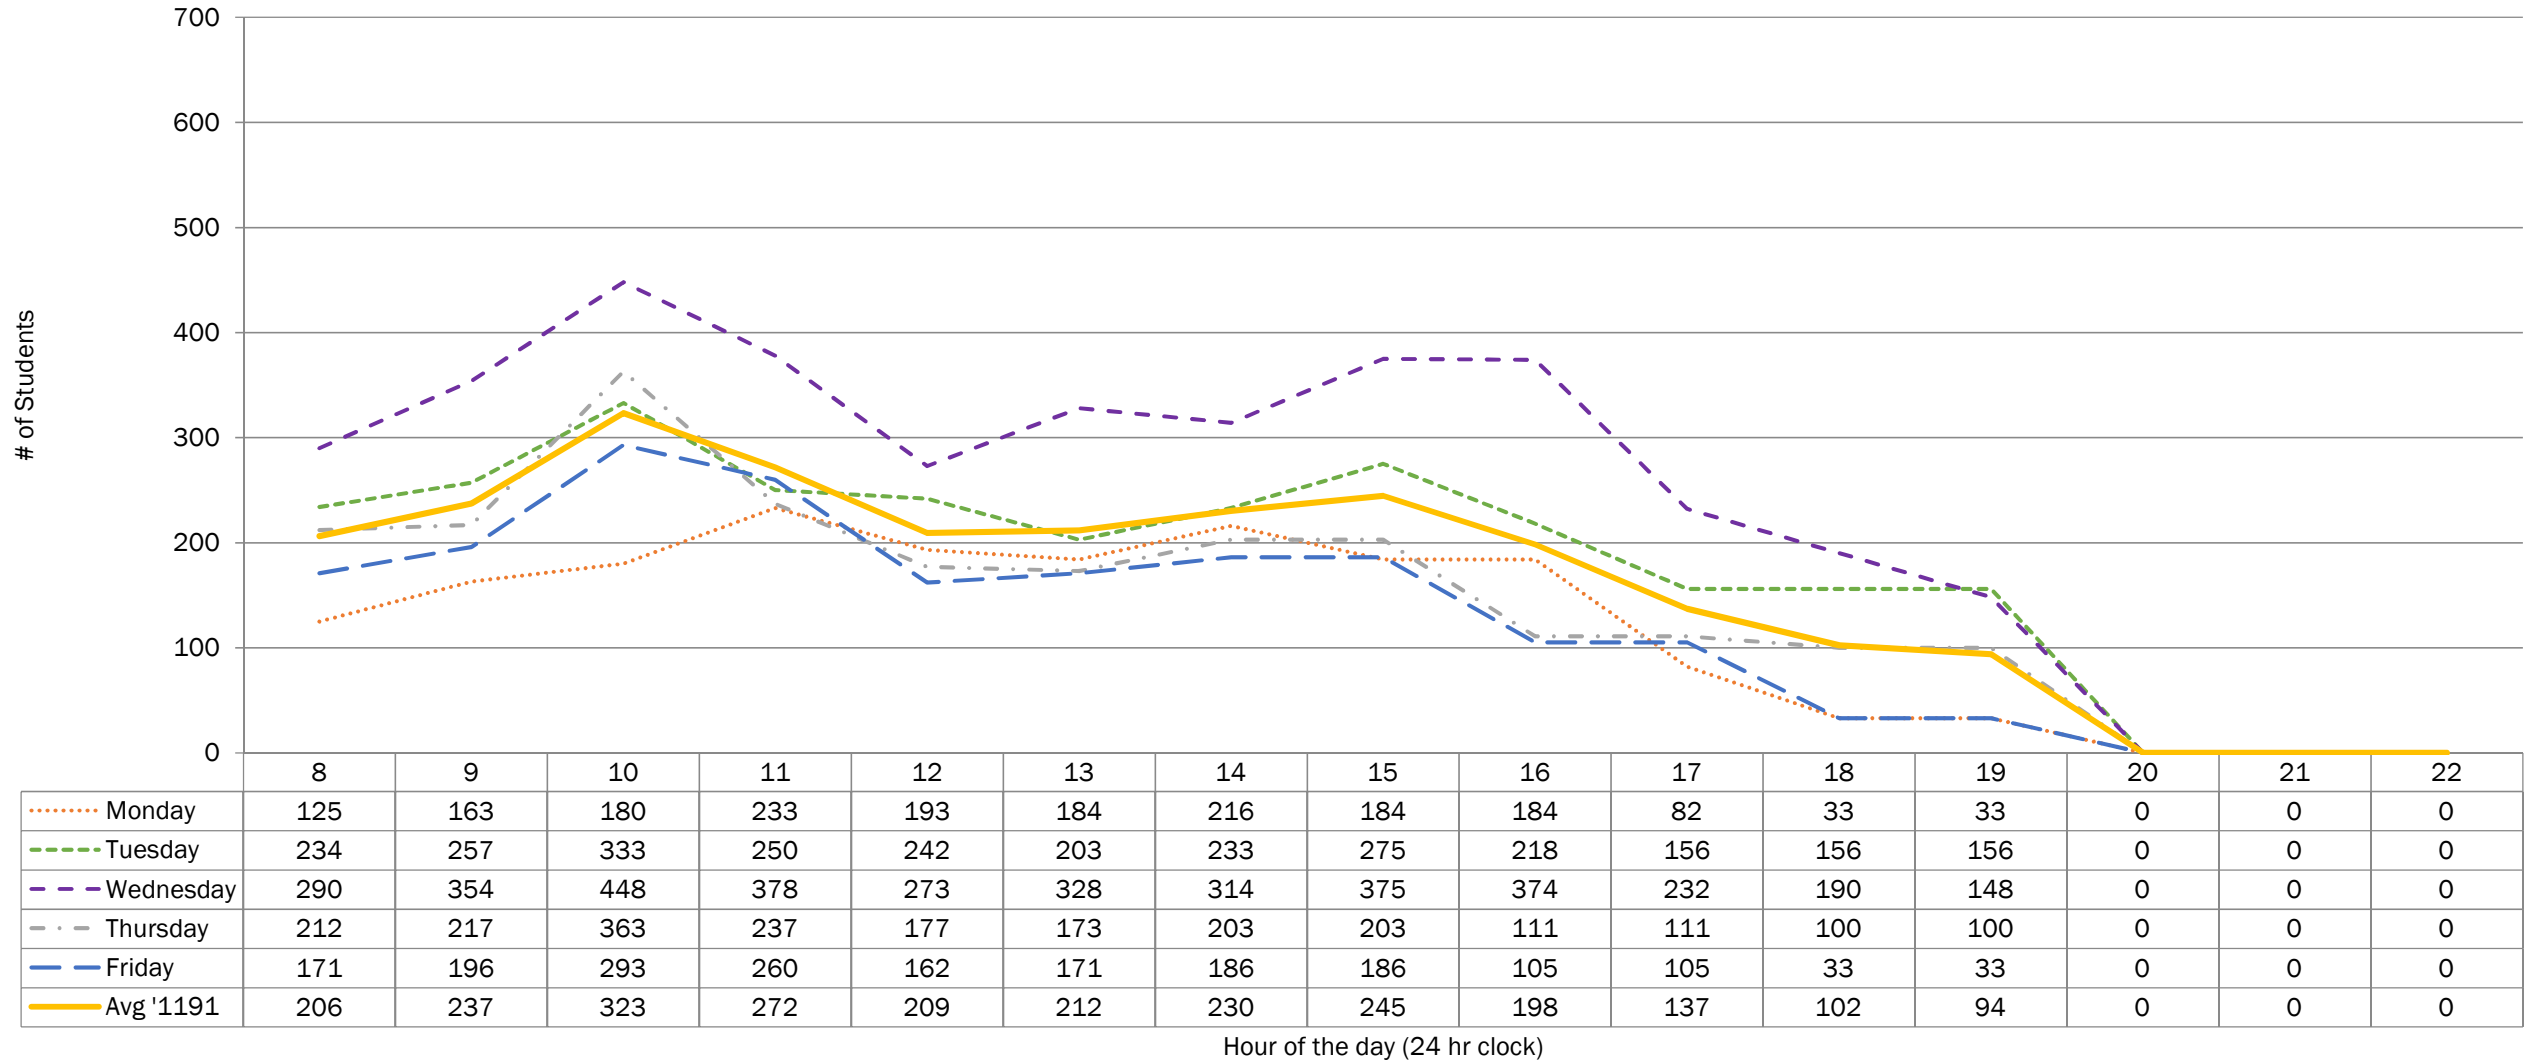

Winter 2019 (1191) Student Activity - Off Campus Week Two Snapshot

Includes building(s): OFF, PTBOMUSEUM, & NORWOOD

..... Monday
- - - - Tuesday
- - - - Wednesday
- - - - Thursday
- - - - Friday
———— Avg '1191