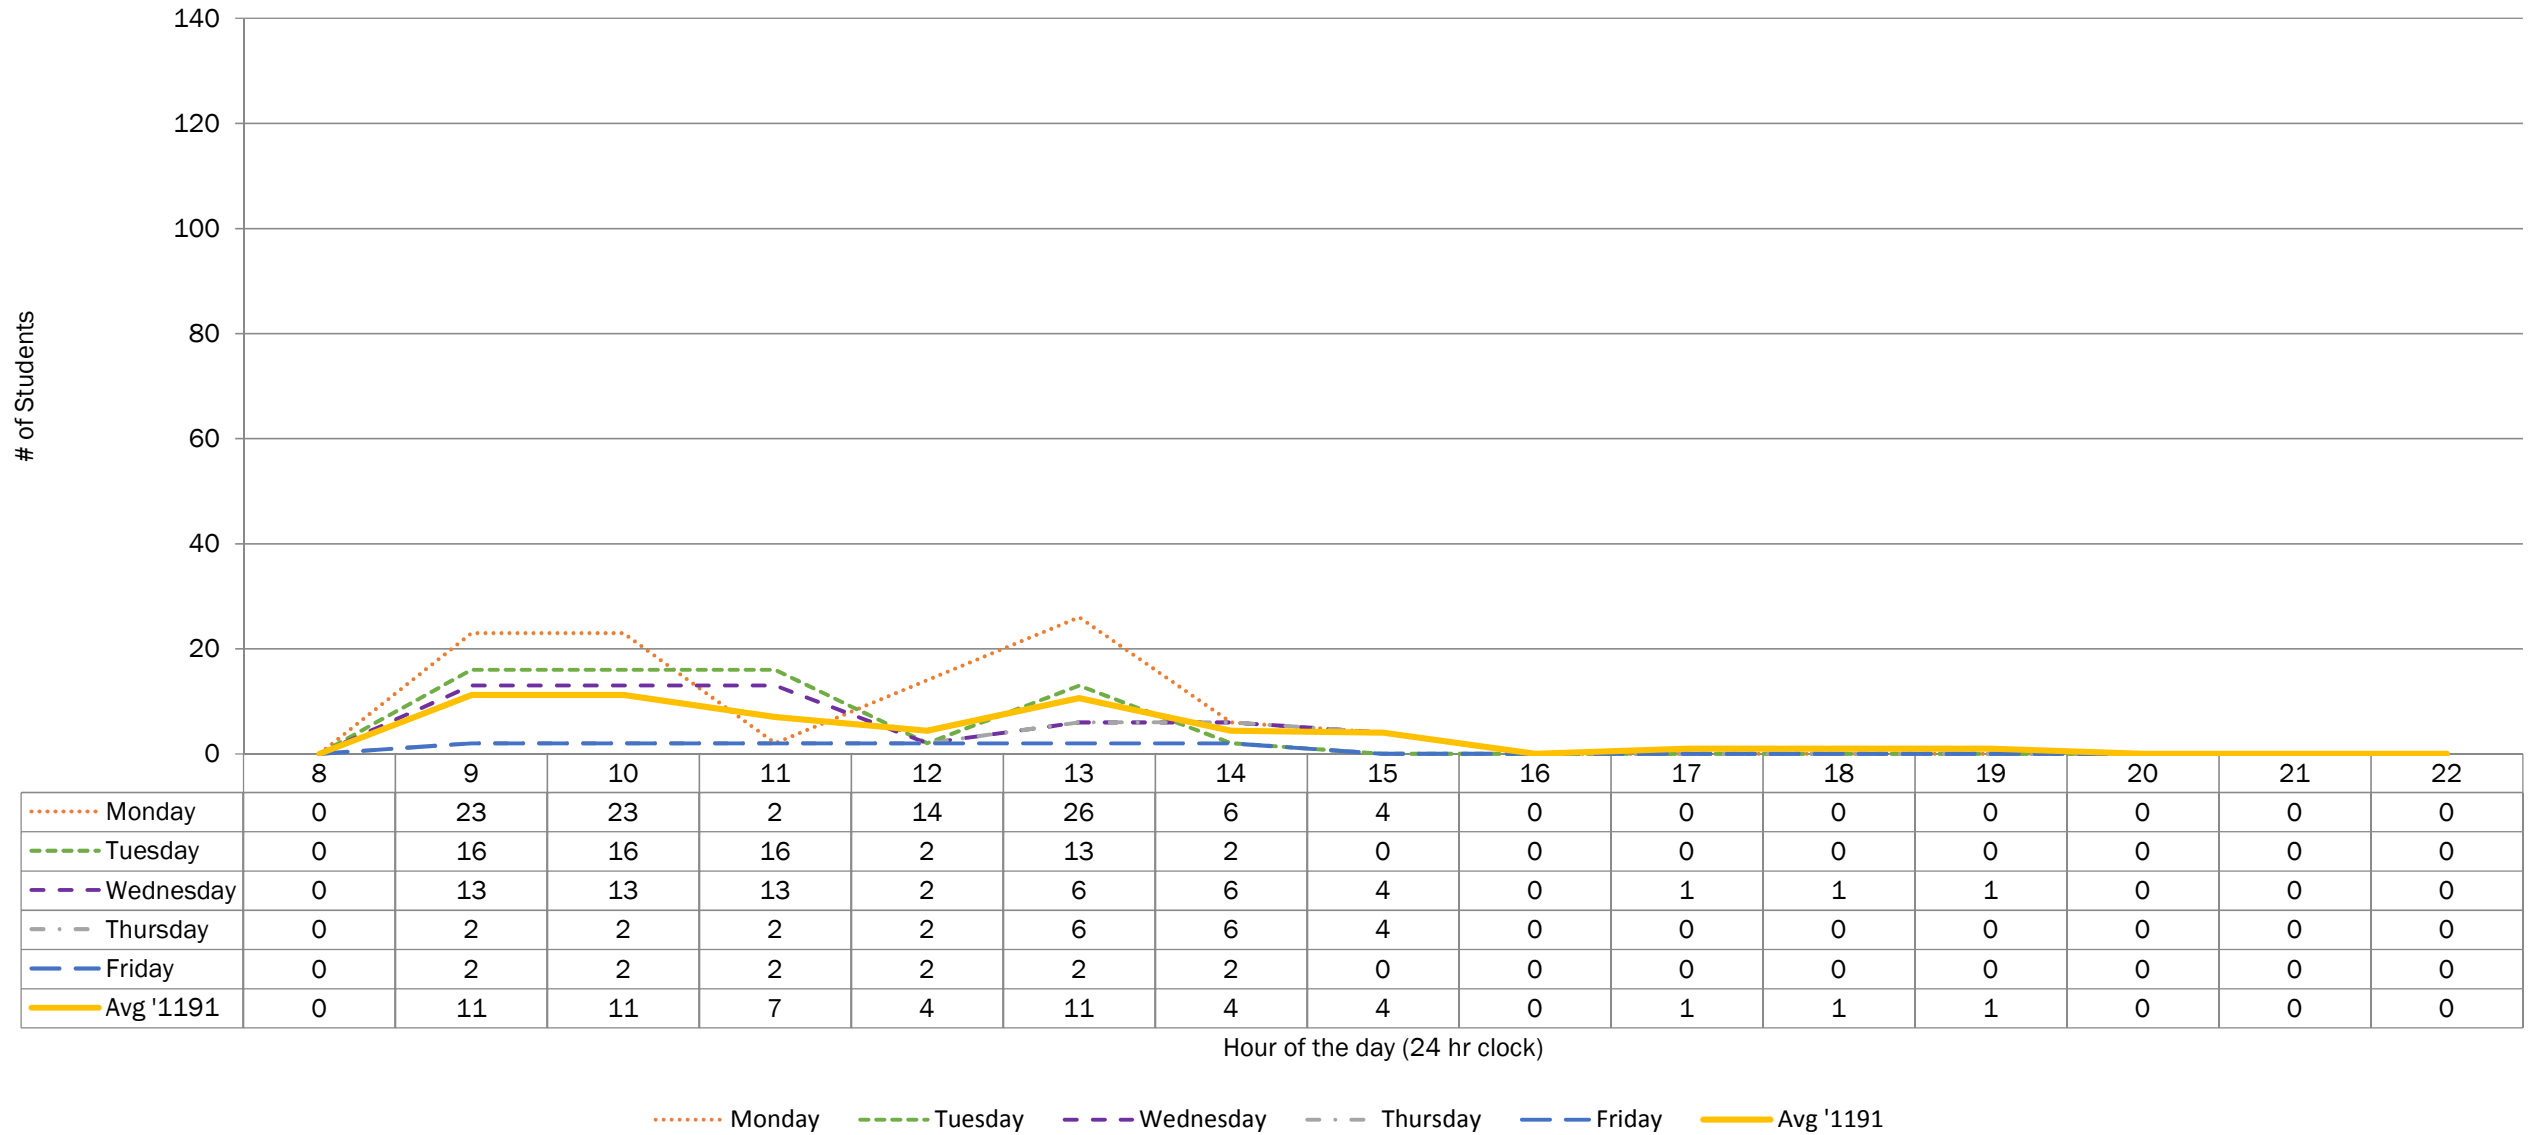

Winter 2019 (1191) Student Activity - Cobourg Campus

Week Two Snapshot

Includes building(s): COBOURG