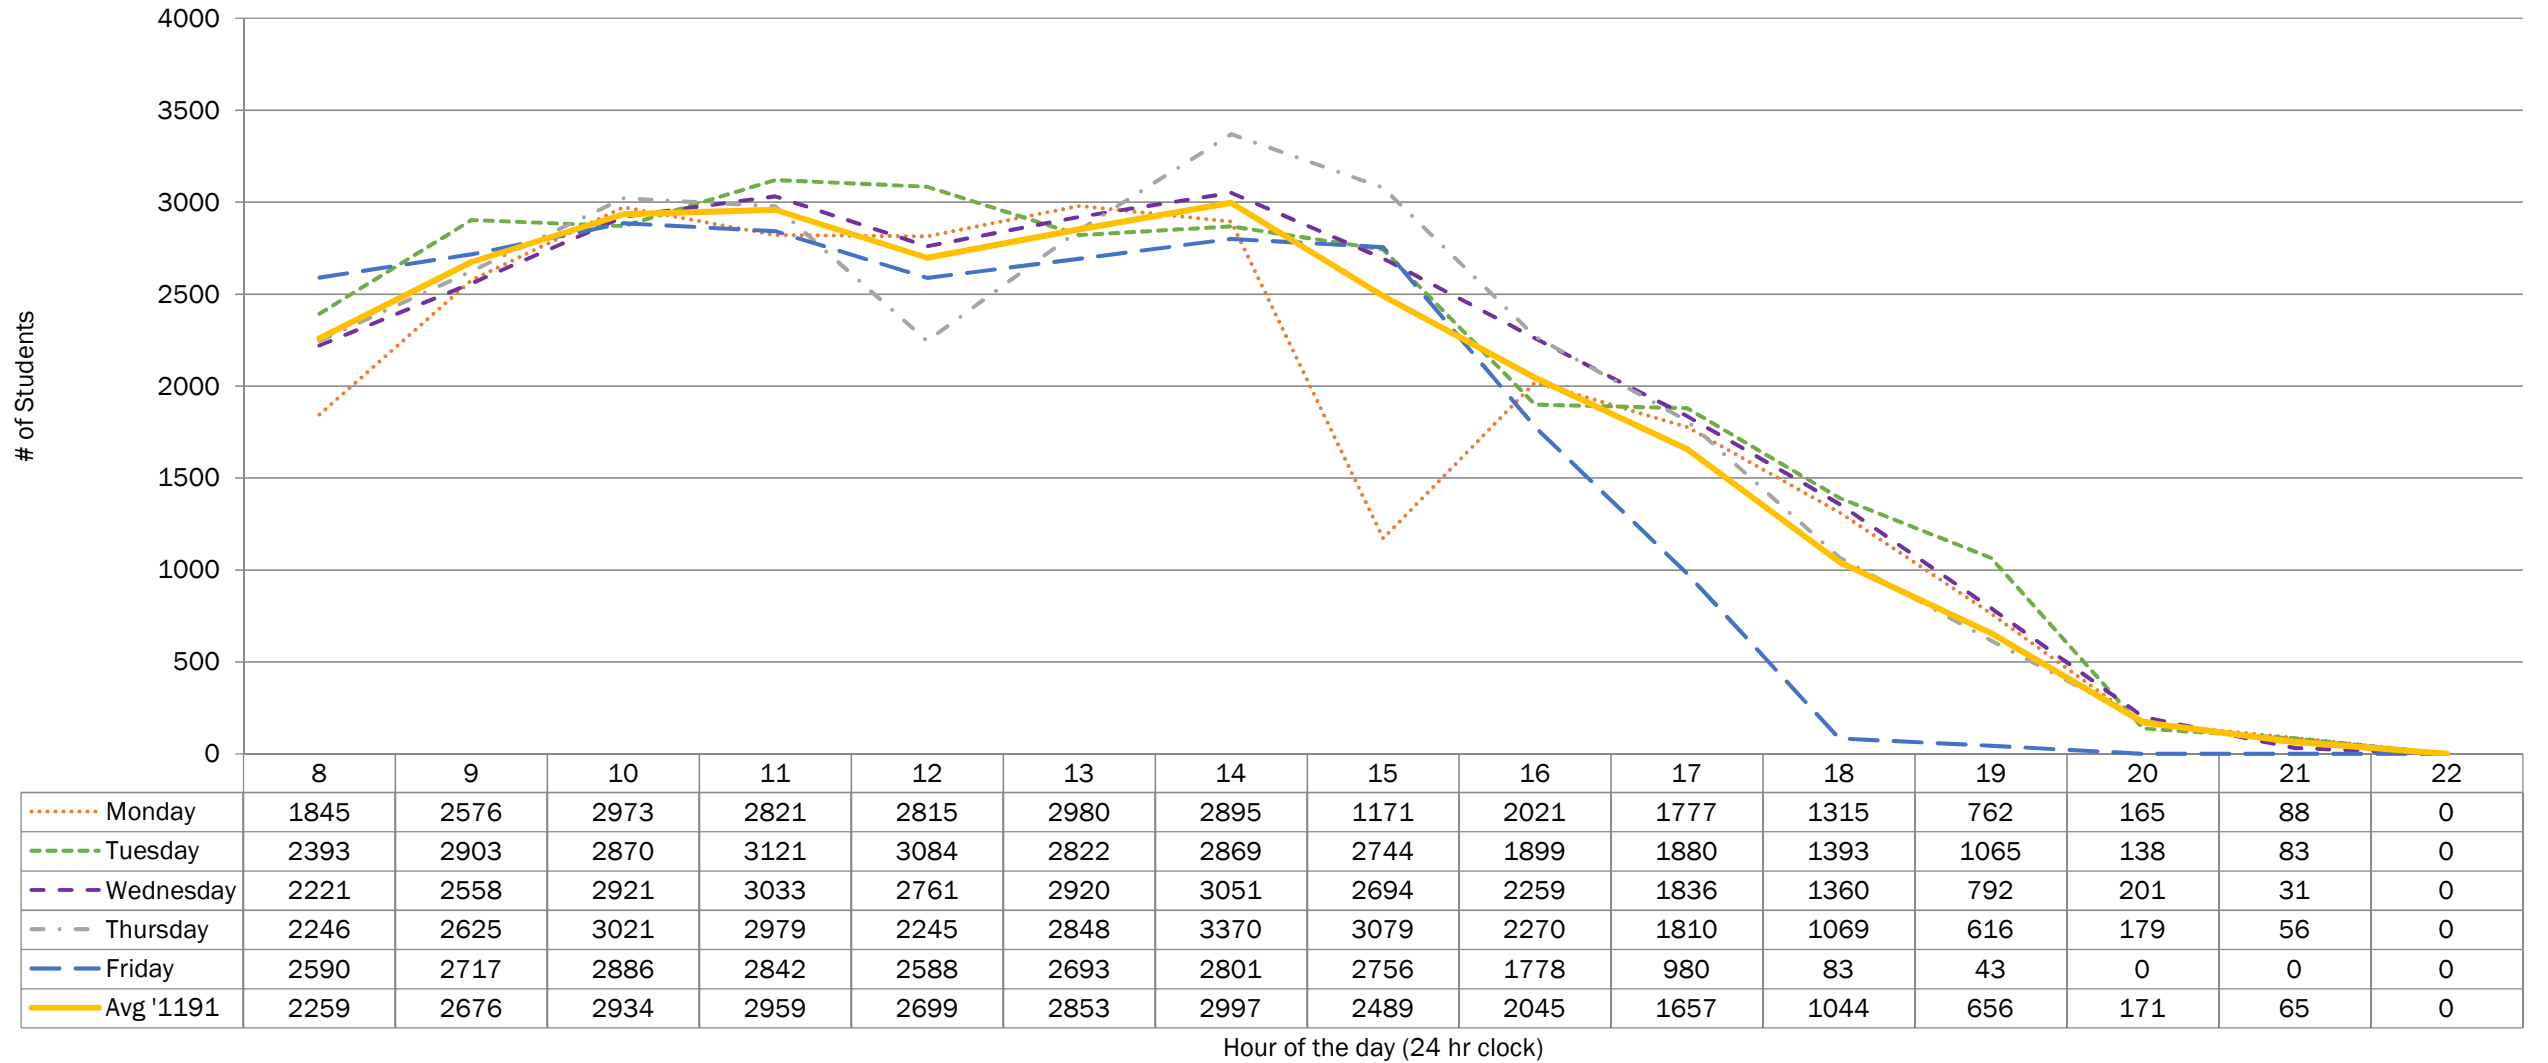

Winter 2019 (1191) Student Activity - All Campuses Week Two Snapshot

SUTHERLAND, FROST, COBOURG, HALIBURTON, & OFF

..... Monday
- - - - Tuesday
- - - - Wednesday
- . - . Thursday
- - - - Friday
———— Avg '1191