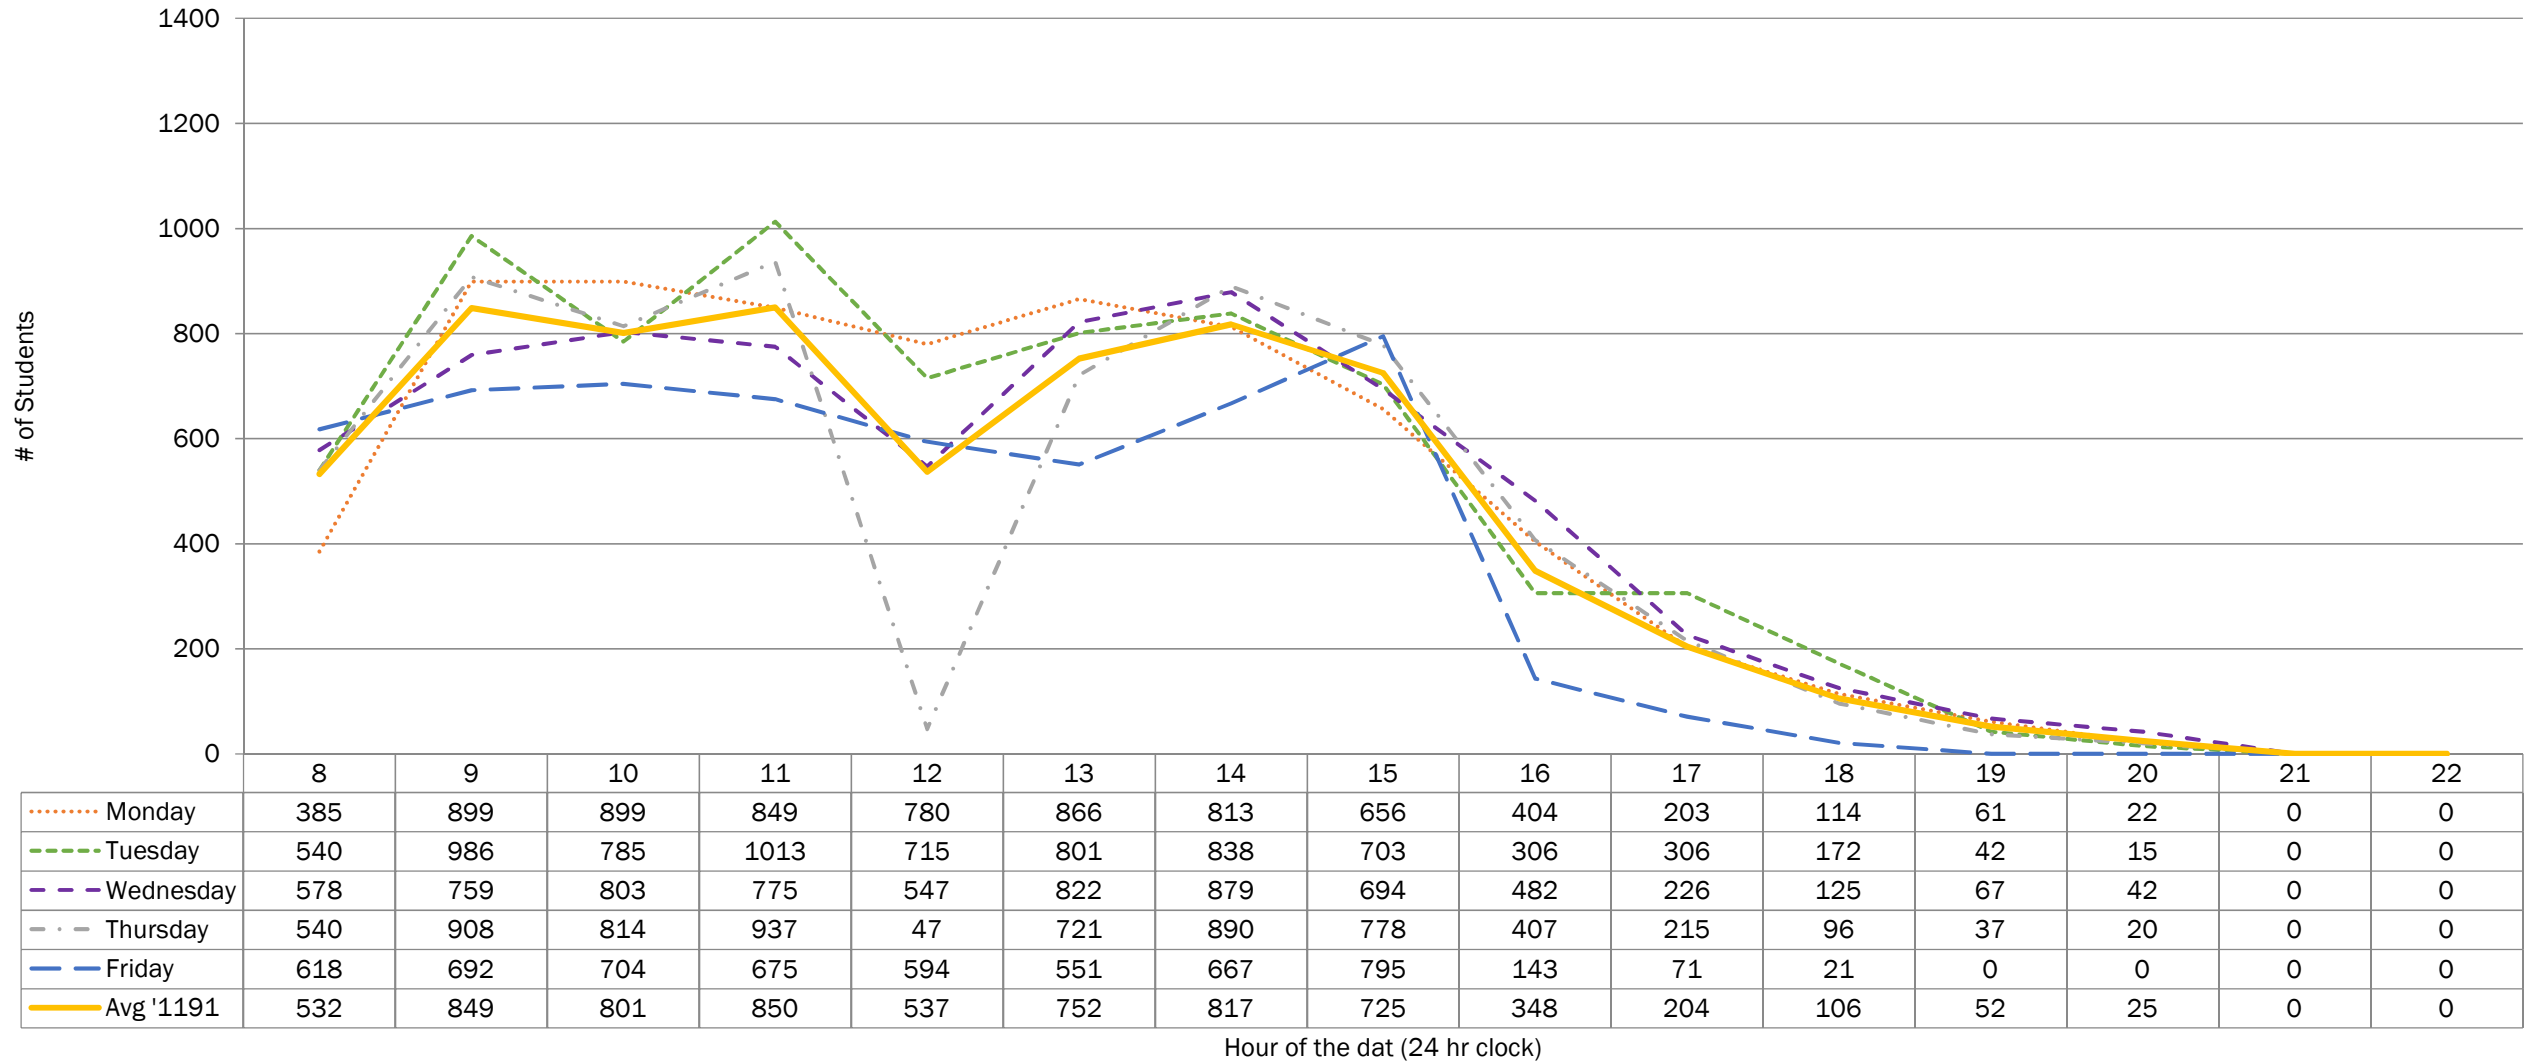

Winter 2019 (1191) Student Activity - Frost Campus Week Two Snapshot

Includes building(s): FROST, HEAVY EQUIPMENT, LAW & ARBOUR, FIELDHOUSE, & RESOURCE DRILLING

..... Monday
- - - - Tuesday
- - - - Wednesday
- - - - Thursday
- - - - Friday
———— Avg '1191