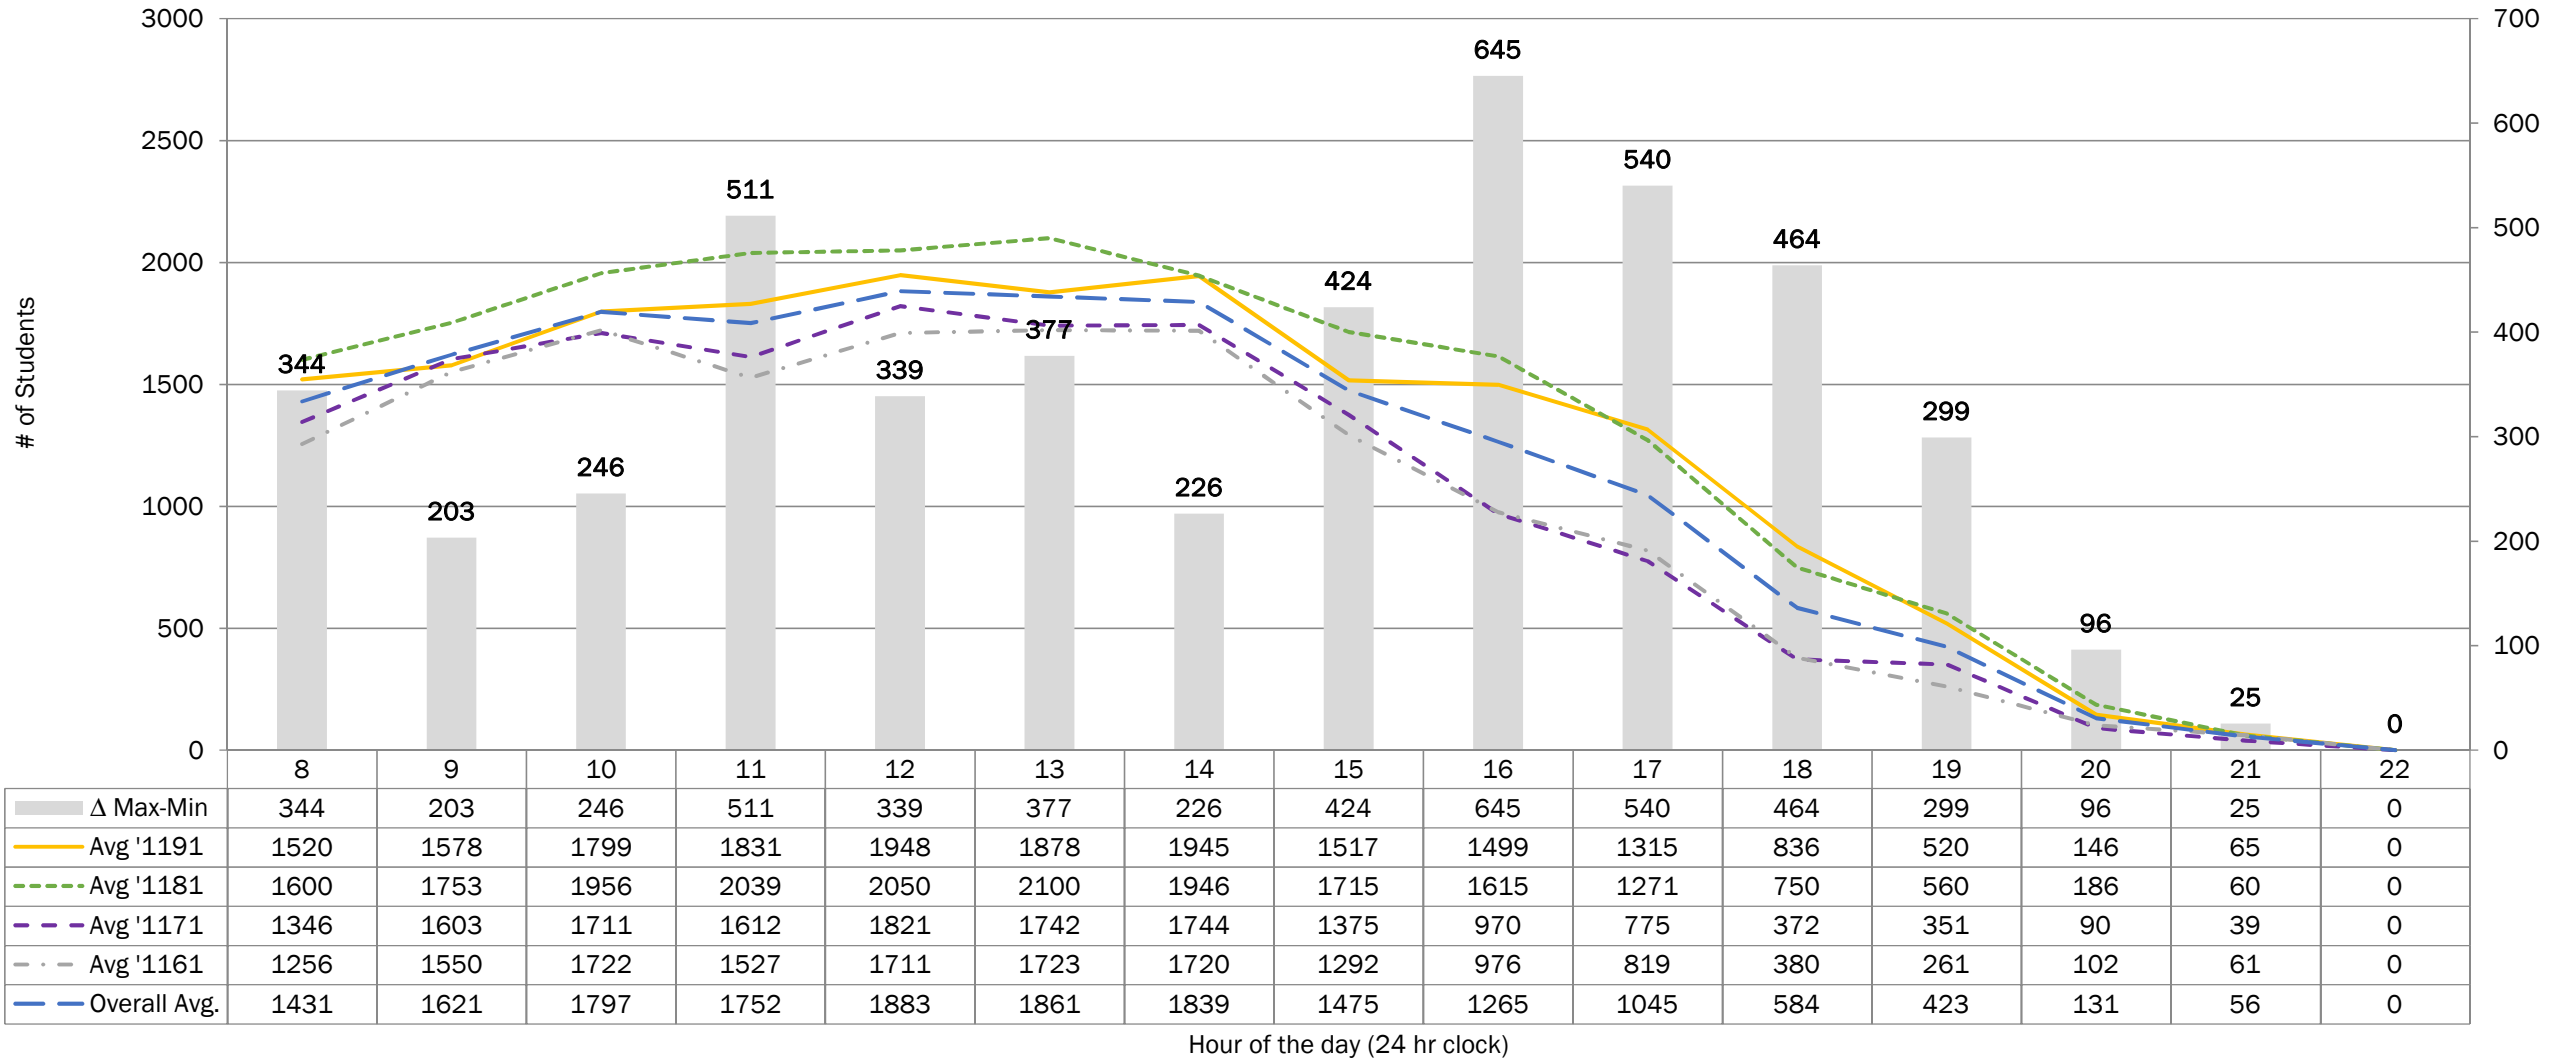

Average Student Count (1161, 1171, 1181, 1191) - Sutherland Campus Week Two Snapshot

Includes building(s): BREALEY, WELLNESS, ST. JOSEPHS, & KTTC

Δ Max-Min
 Avg '1191
 Avg '1181
 Avg '1171
 Avg '1161
 Overall Avg.