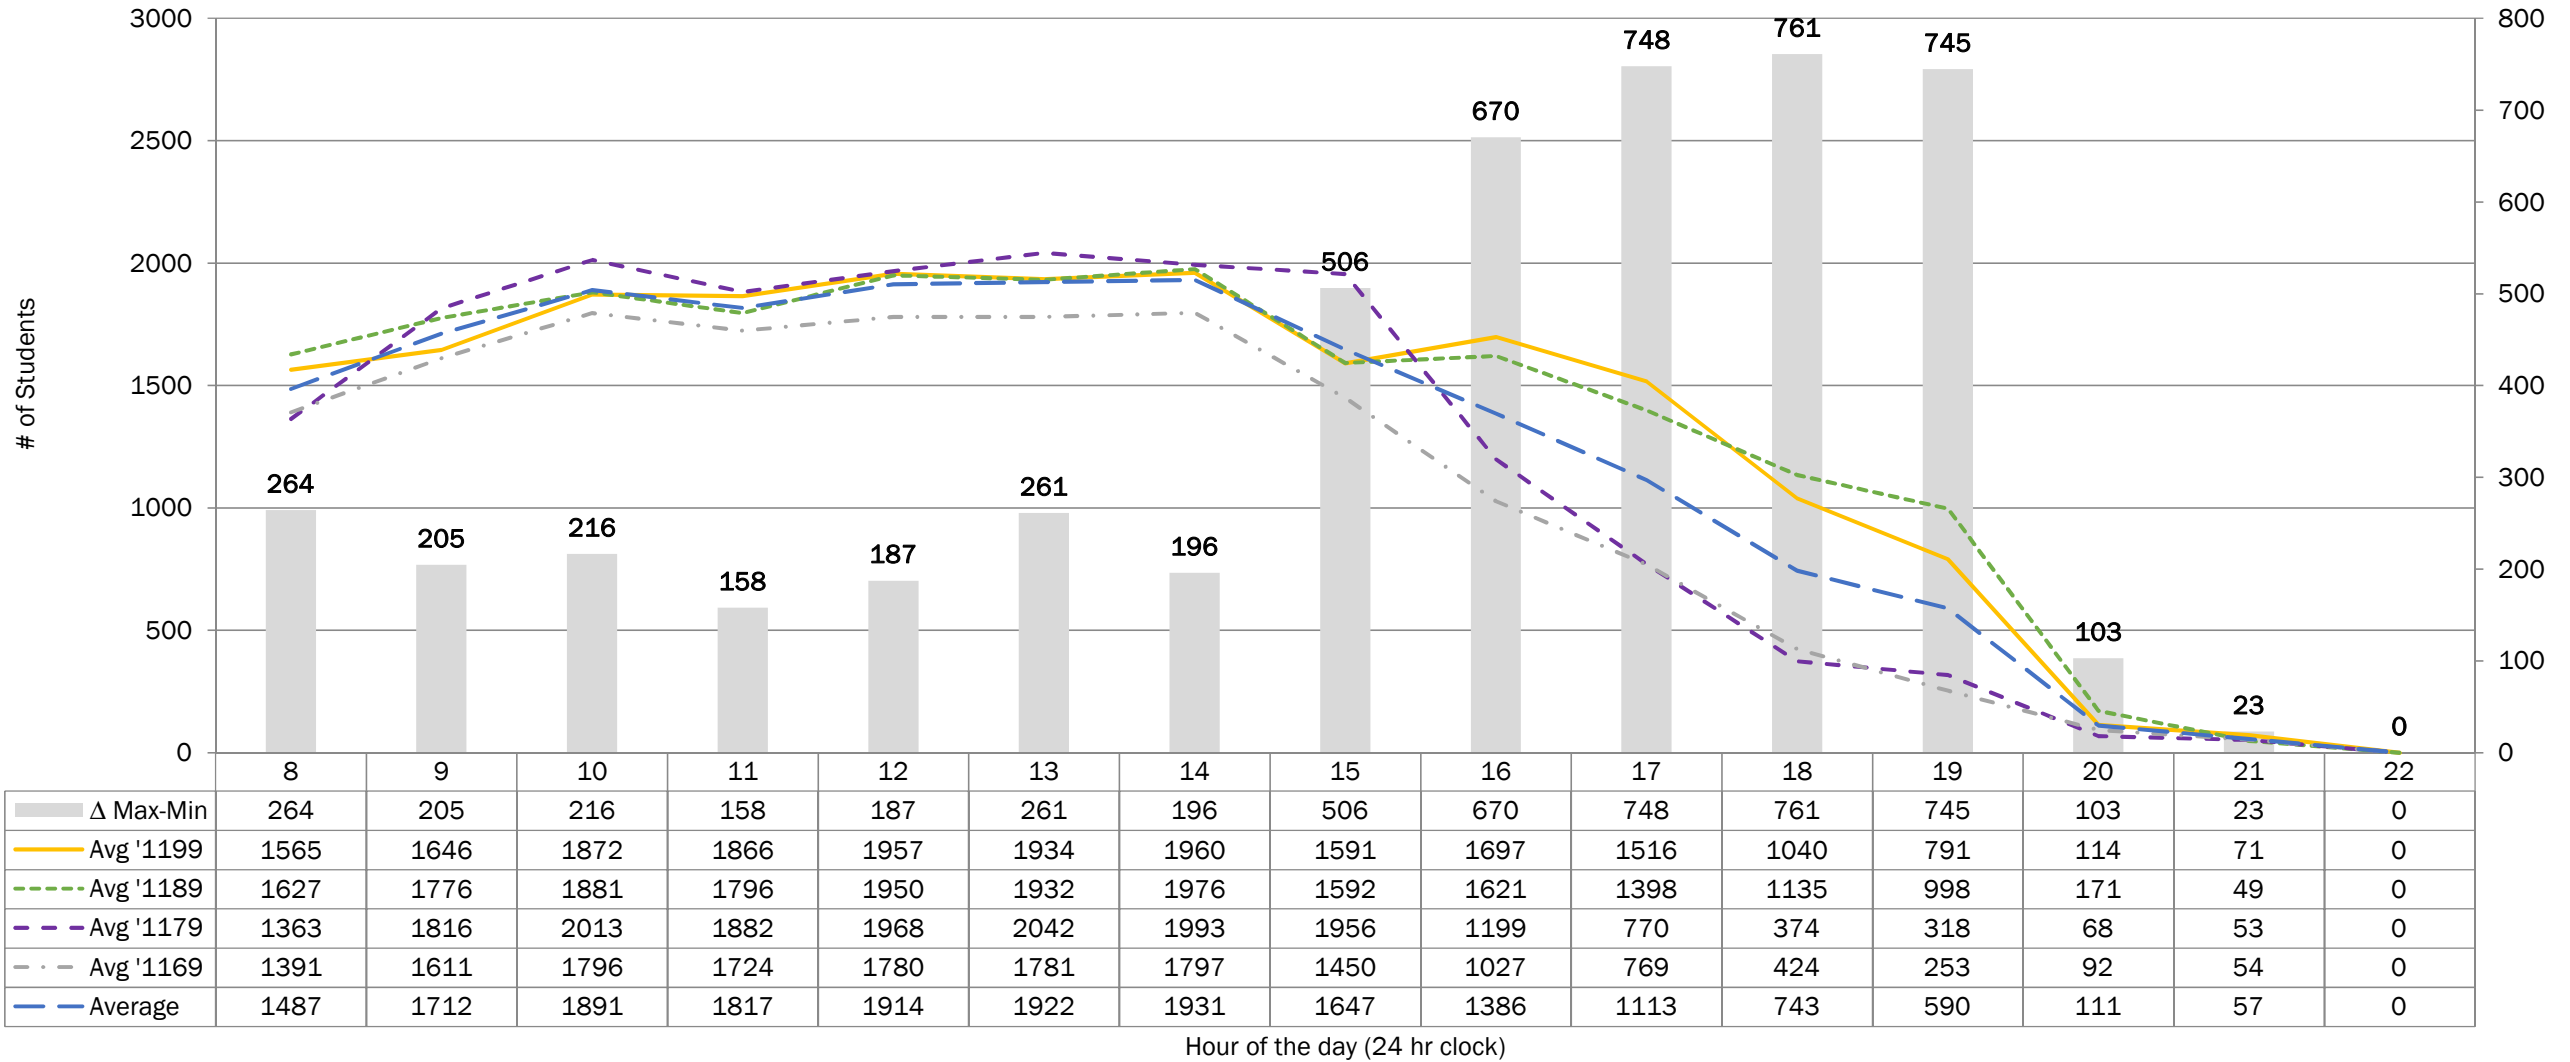

Average Student Count (1169, 1179, 1189, 1199) - Sutherland Campus
 Week Two (1169, 1179, 1199) Week Four (1189) Snapshot
 Includes building(s): BREALEY, WELLNESS, ST. JOSEPHS, & KTTC

Δ Max-Min
 Avg '1199
 Avg '1189
 Avg '1179
 Avg '1169
 Average