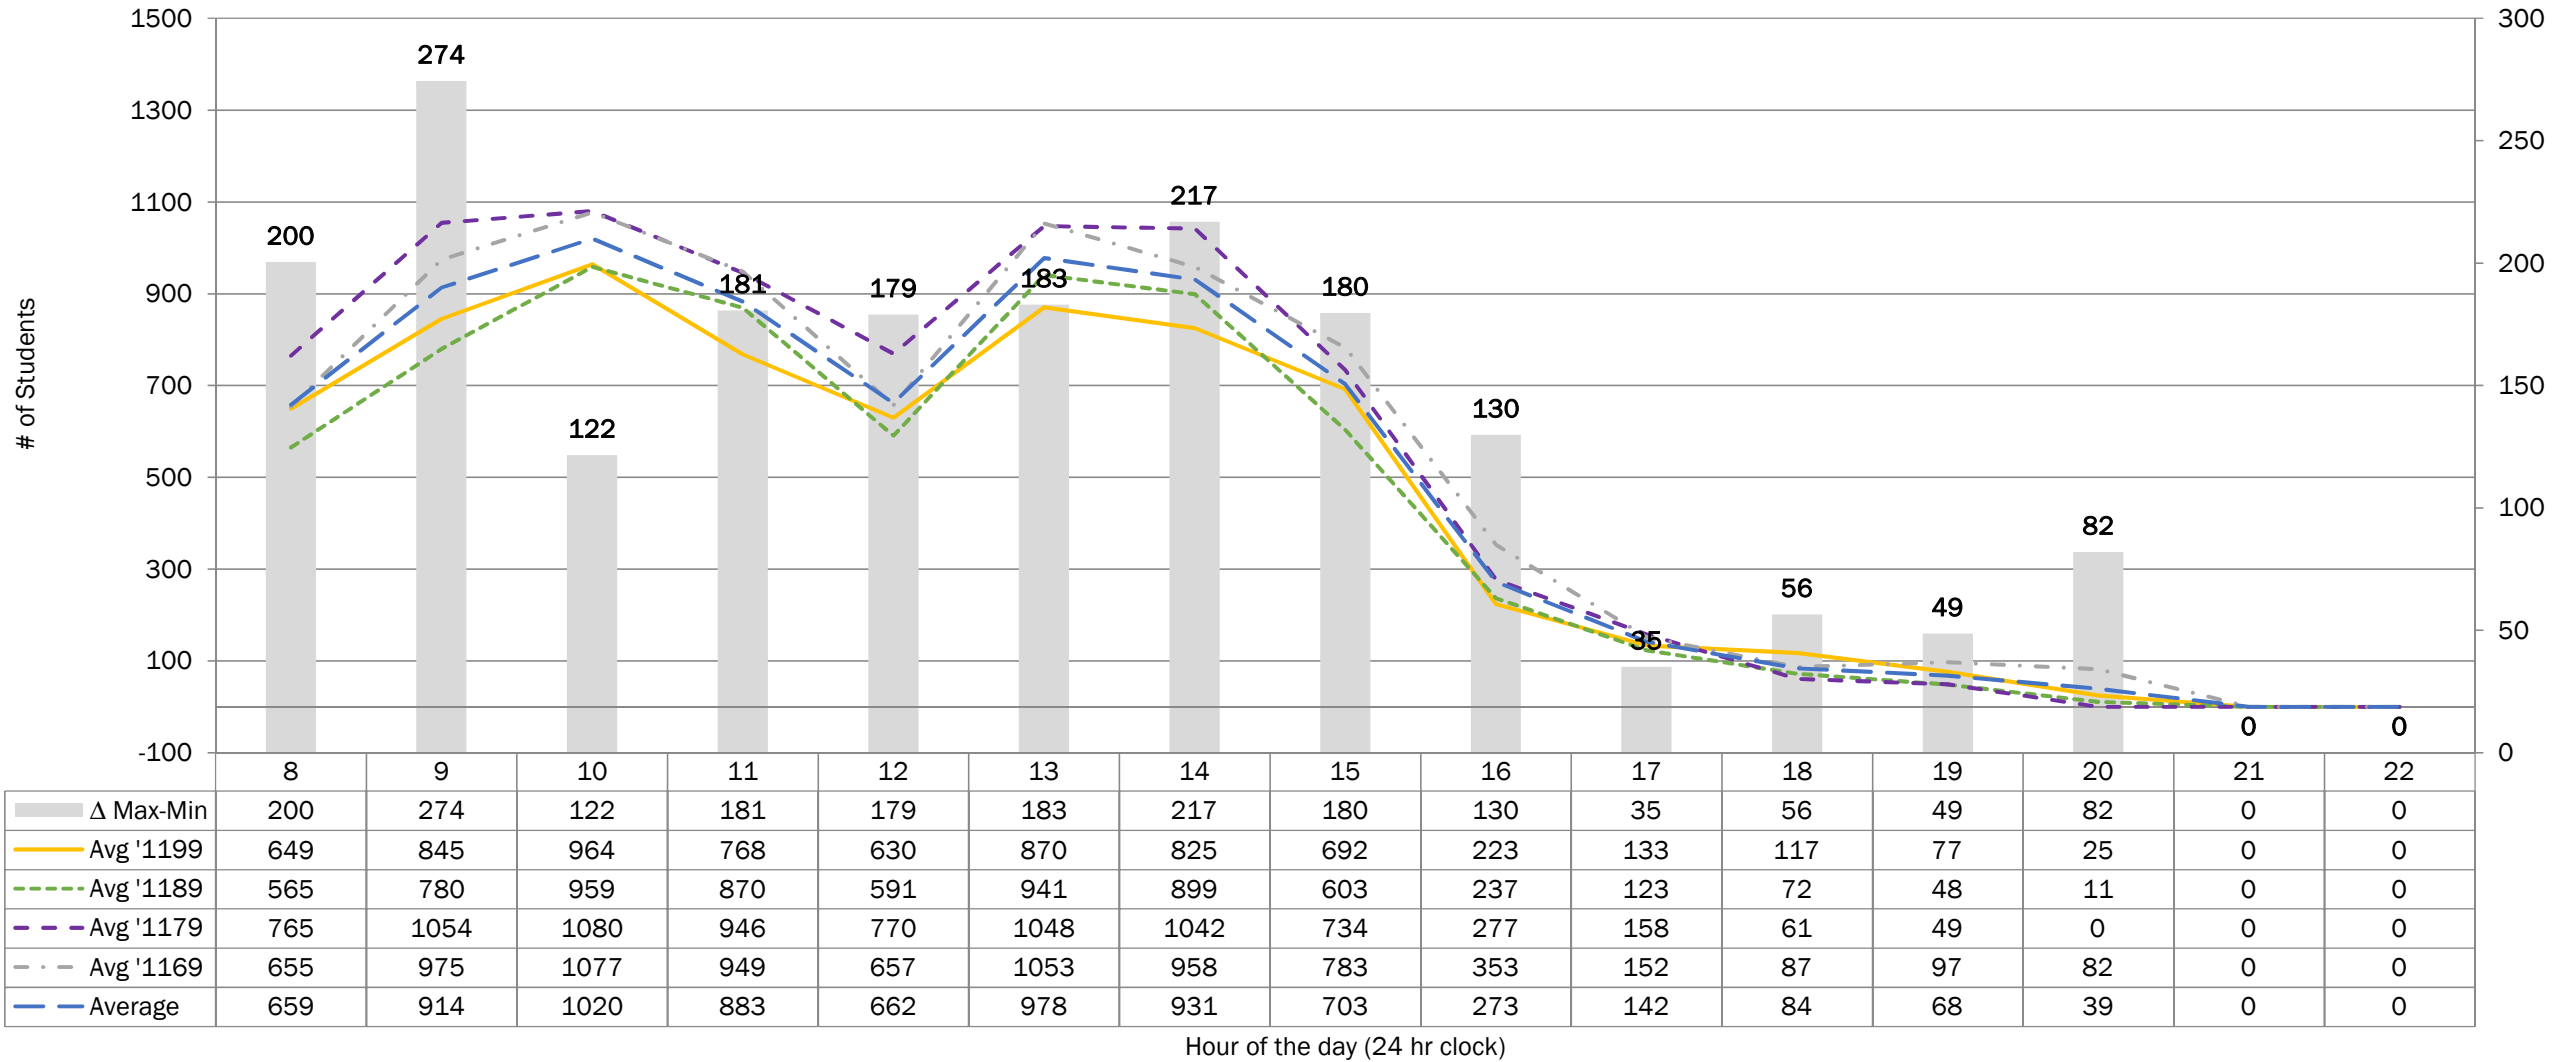

Average Student Count (1169, 1179, 1189, 1199) - Frost Campus

Week Two (1169, 1179, 1199) Week Four (1189) Snapshot

Includes building(s): FROST, HEAVY EQUIPMENT, LAW & ARBOUR, FIELDHOUSE, & RESOURCE DRILLING

Δ Max-Min
 Avg '1199
 Avg '1189
 Avg '1179
 Avg '1169
 Average