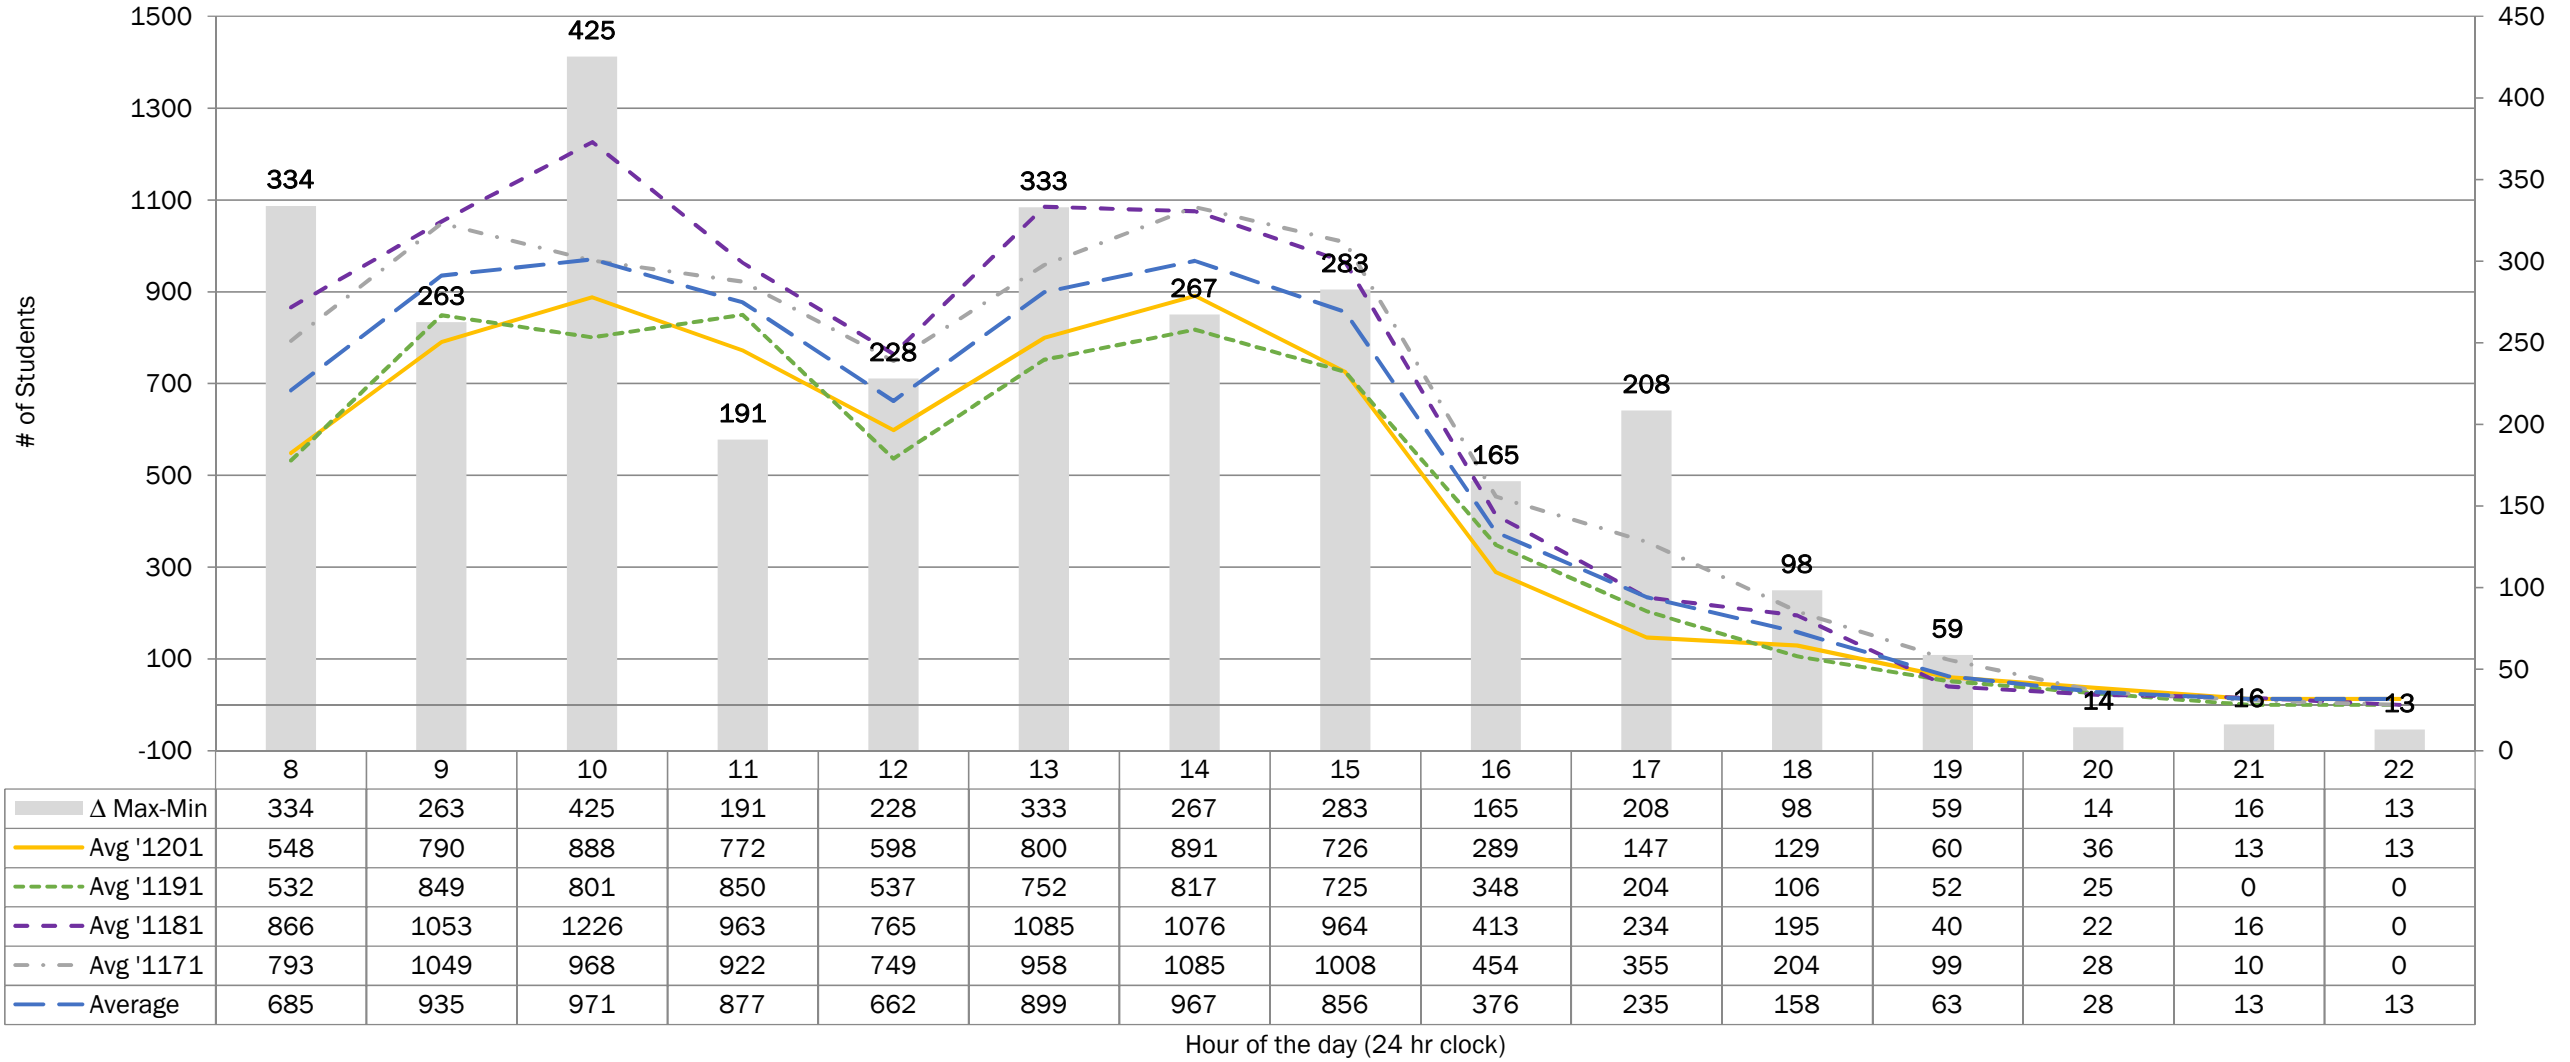

Average Student Count (1171, 1181, 1191, 1201) - Frost Campus Week Two Snapshot

Includes building(s): FROST, HEAVY EQUIPMENT, LAW & ARBOUR, FIELDHOUSE, & RESOURCE DRILLING

Δ Max-Min
 Avg '1201
 Avg '1191
 Avg '1181
 Avg '1171
 Average