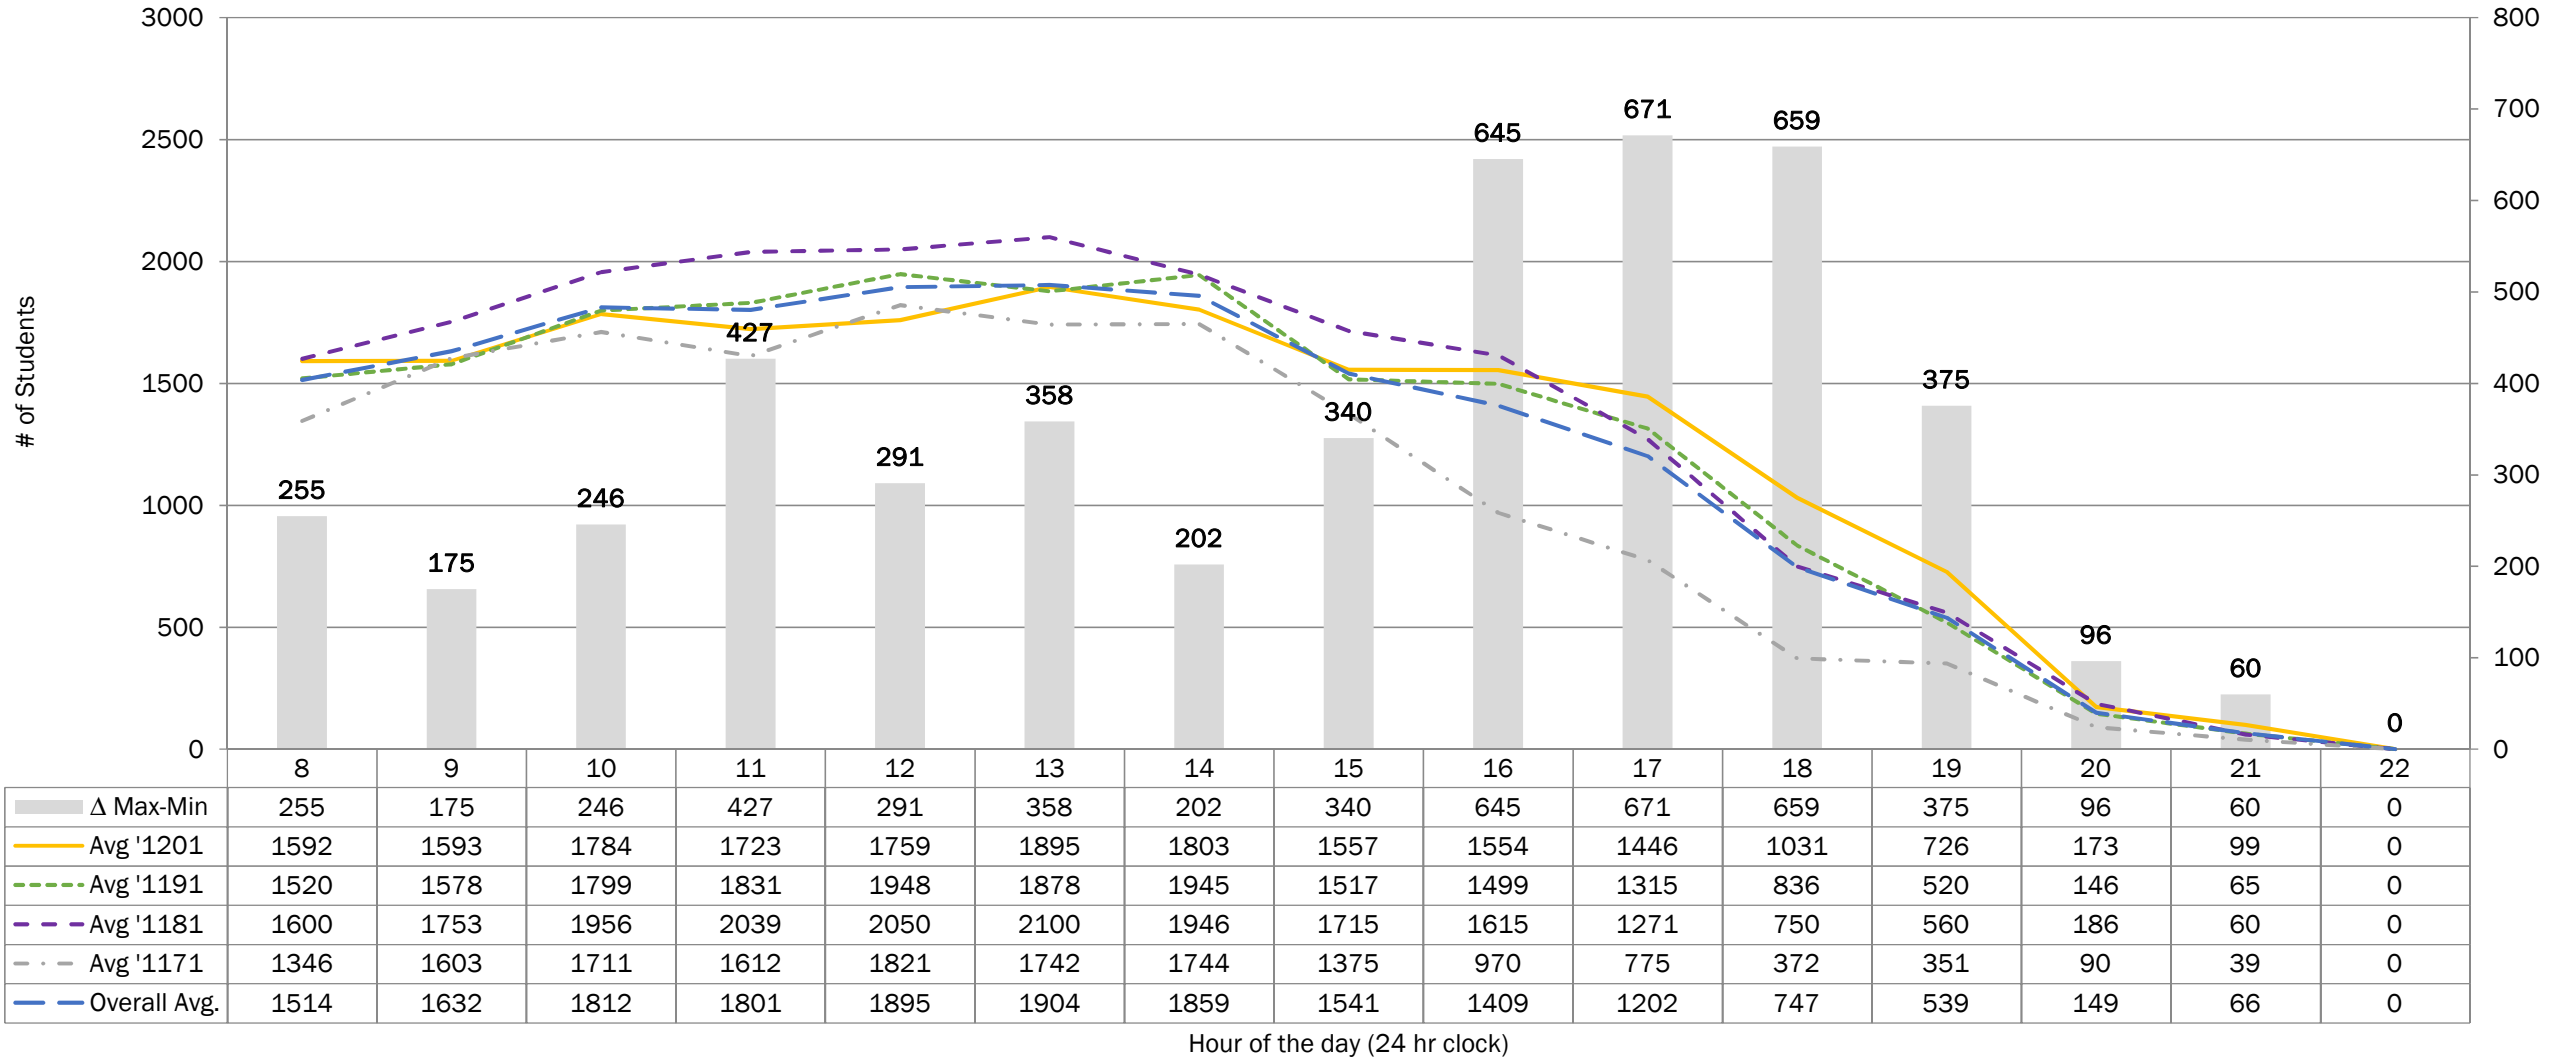

## Average Student Count (1171, 1181, 1191, 1201) - Sutherland Campus Week Two Snapshot

Includes building(s): BREALEY, WELLNESS, ST. JOSEPHS, & KTTC

Δ Max-Min    
  Avg '1201    
  Avg '1191    
  Avg '1181    
  Avg '1171    
  Overall Avg.