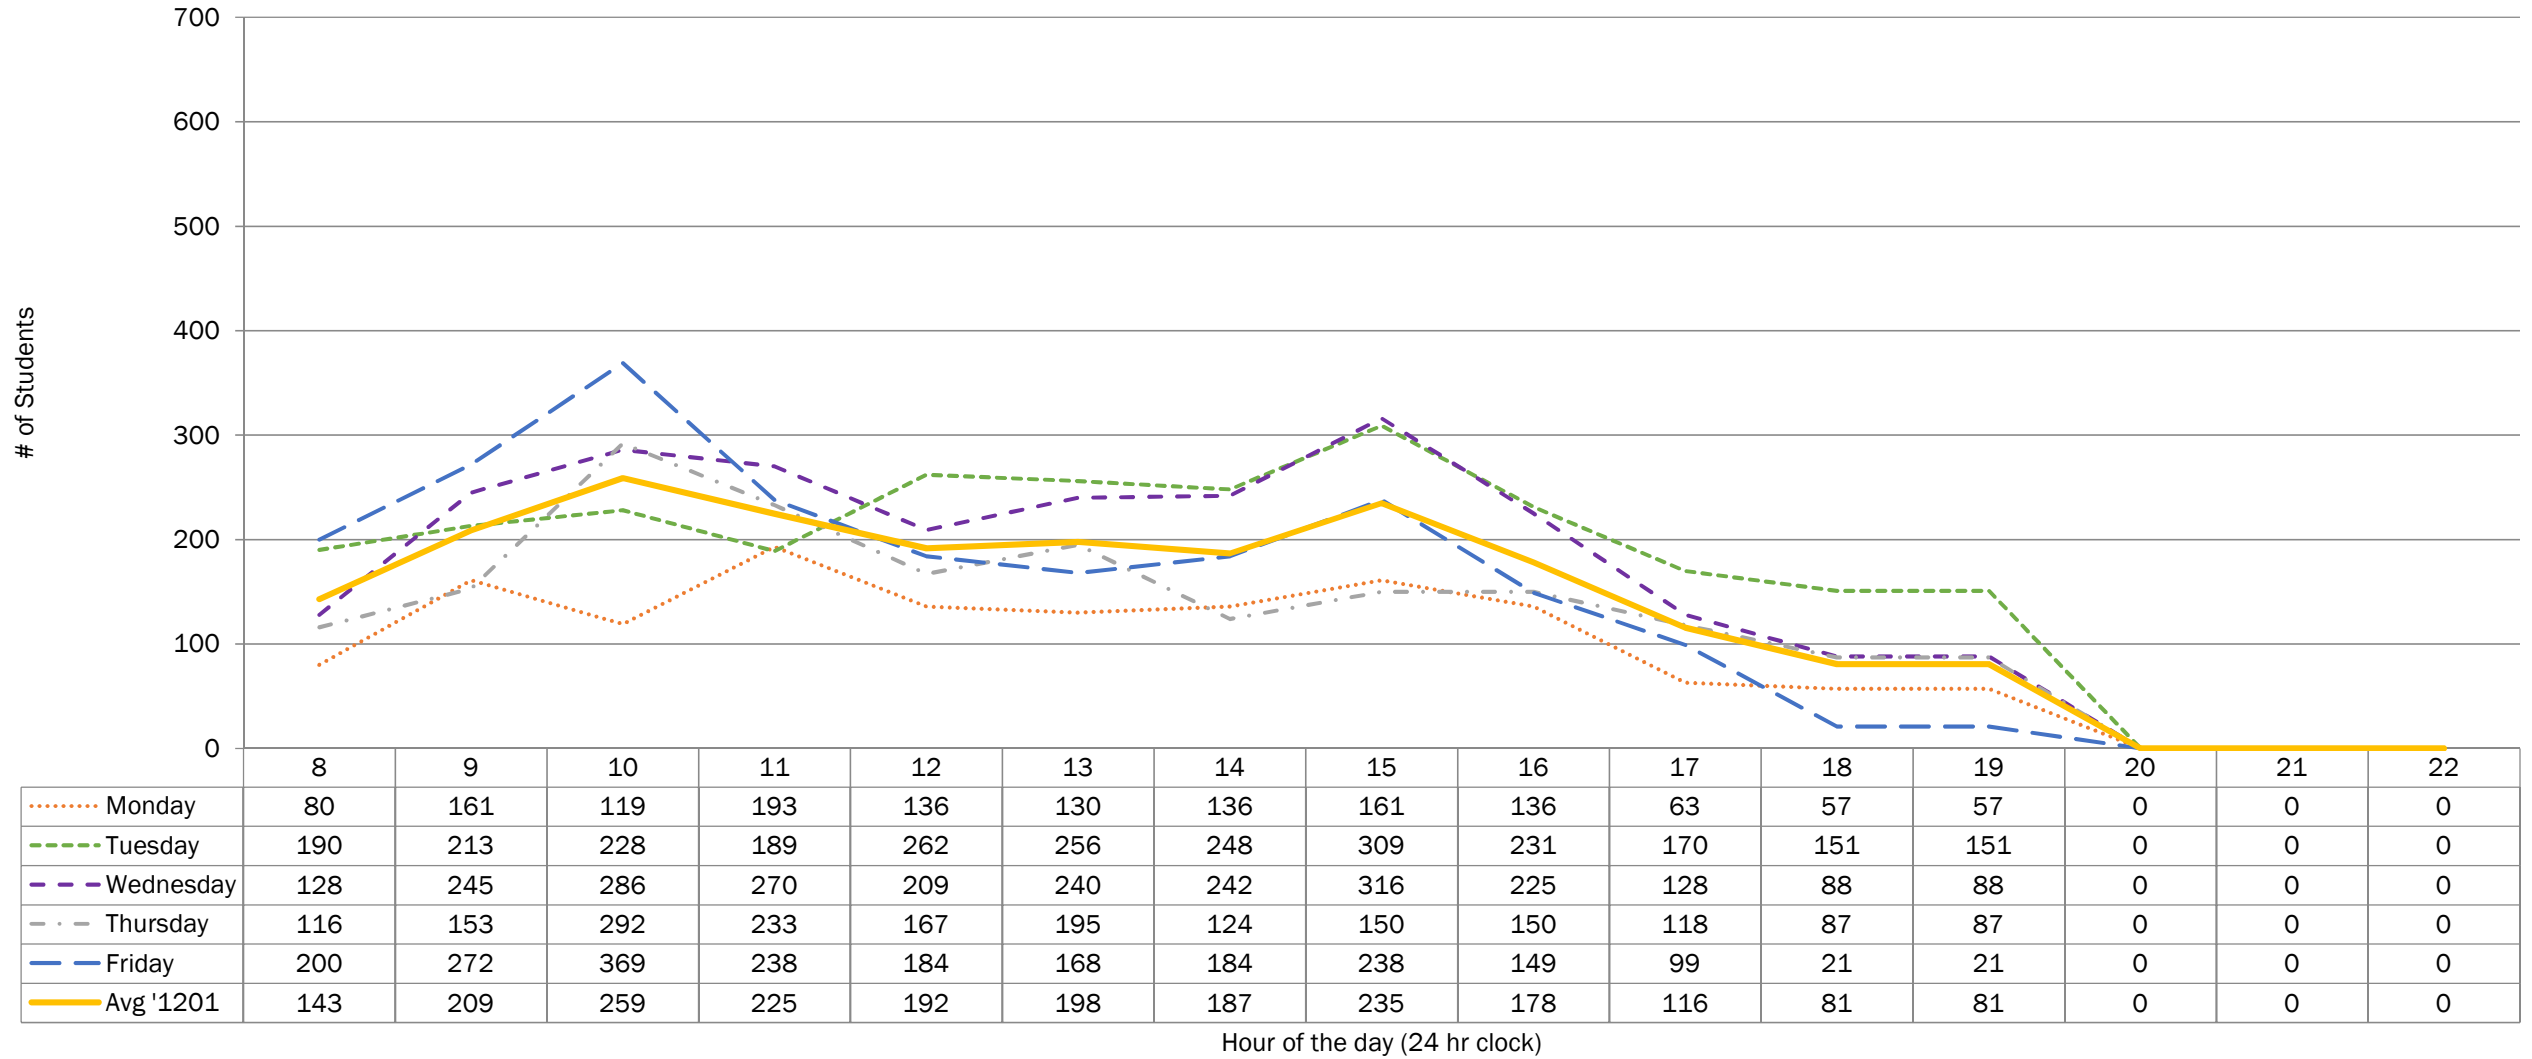

Winter 2020 (1201) Student Activity - Off Campus Week Two Snapshot

Includes building(s): OFF, PTBOMUSEUM, VENTURE NORTH, HASTINGS & NORWOOD

..... Monday
- - - - Tuesday
- - - - Wednesday
- . - . Thursday
- - - - Friday
———— Avg '1201