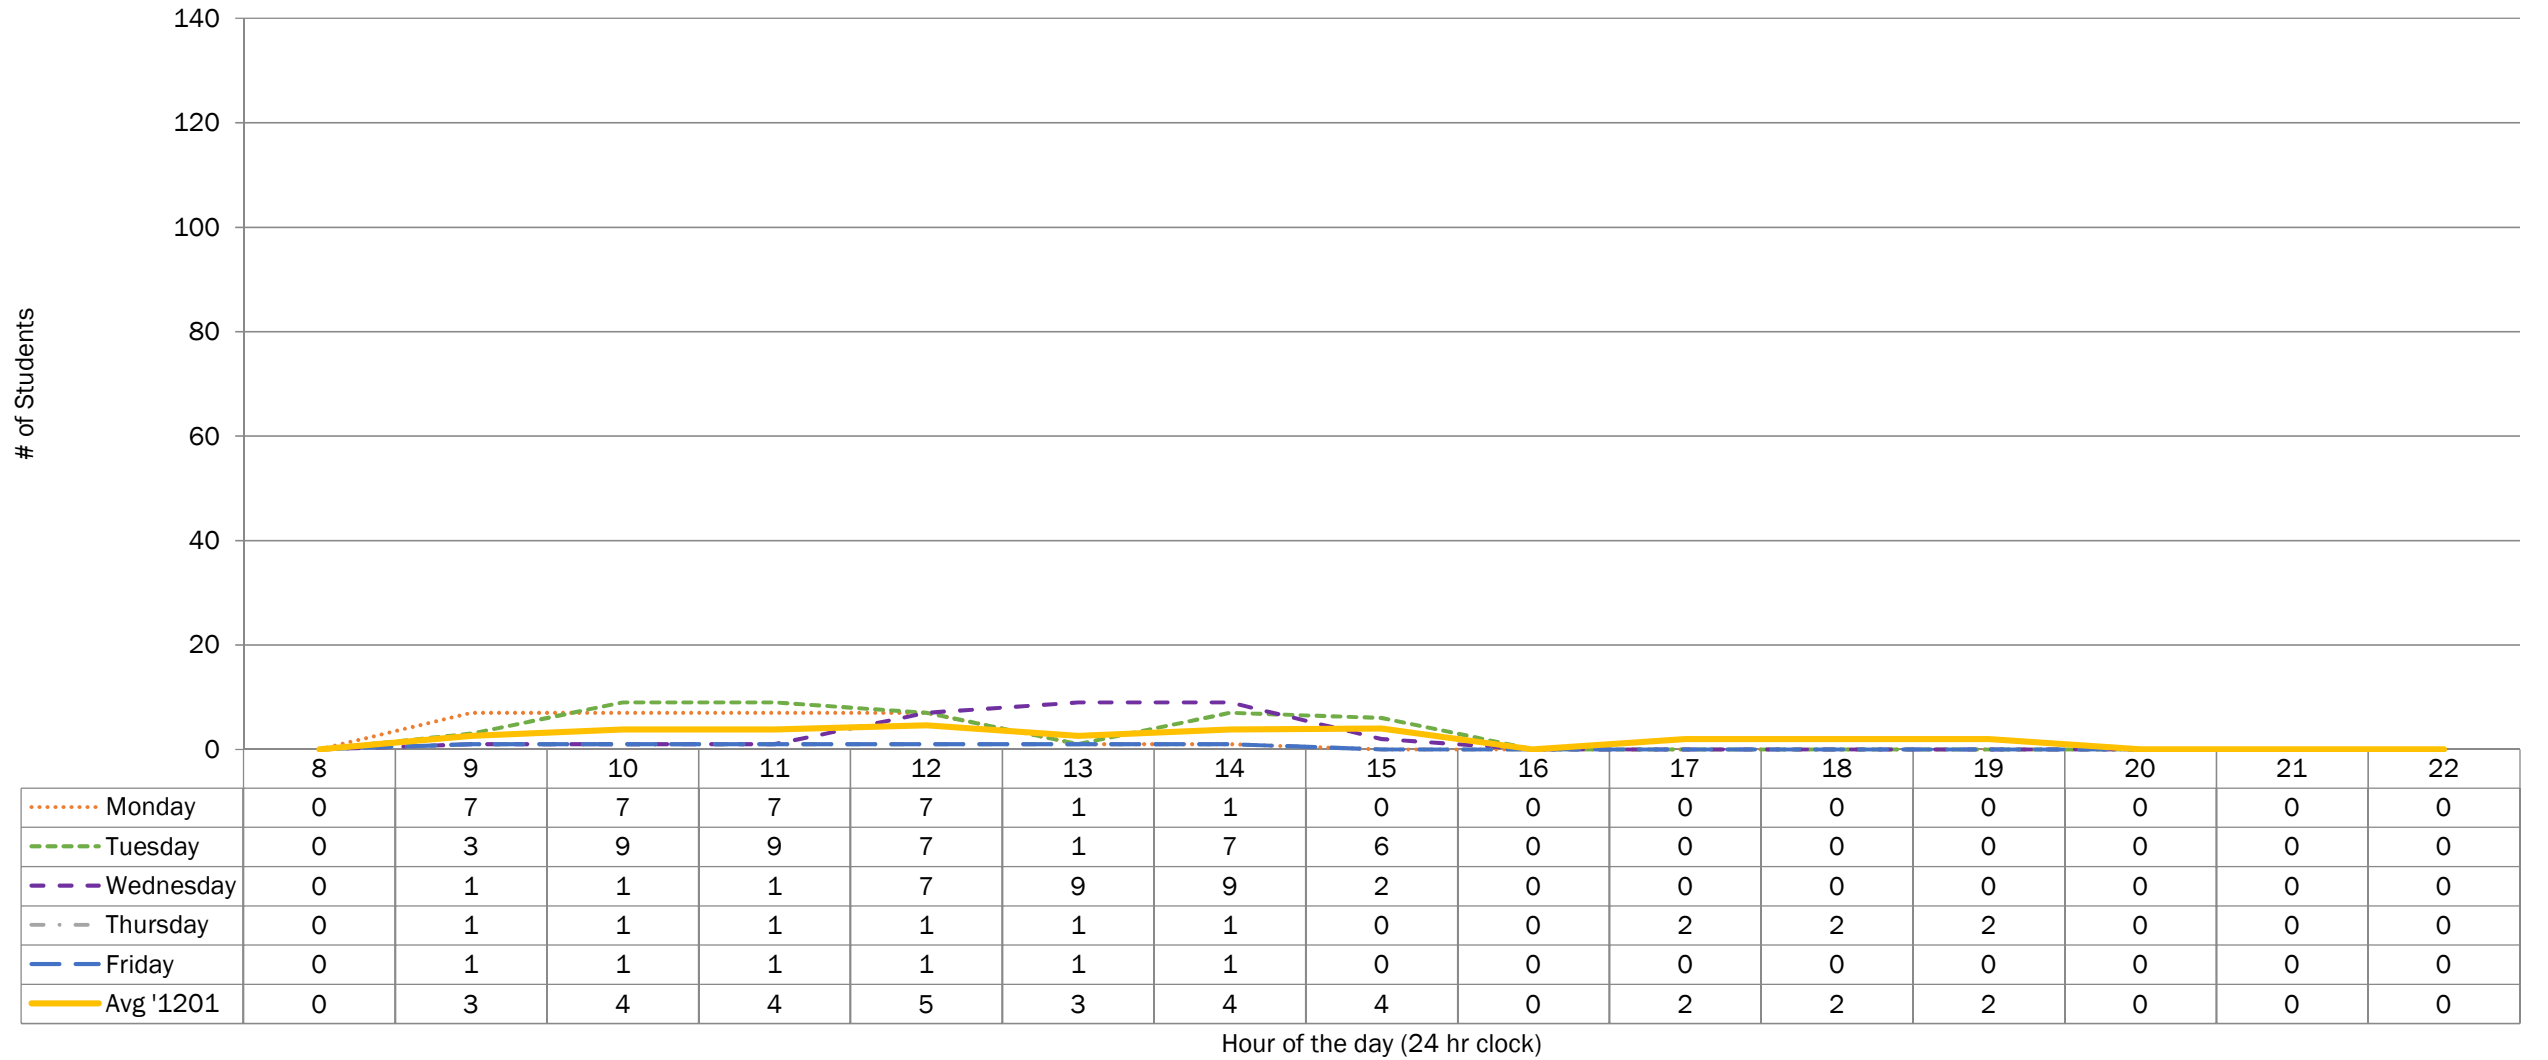

Winter 2020 (1201) Student Activity - Cobourg Campus

Week Two Snapshot

Includes building(s): COBOURG

..... Monday
- - - - Tuesday
- - - - Wednesday
- . - . Thursday
_ _ _ _ Friday
_ _ _ _ Avg '1201