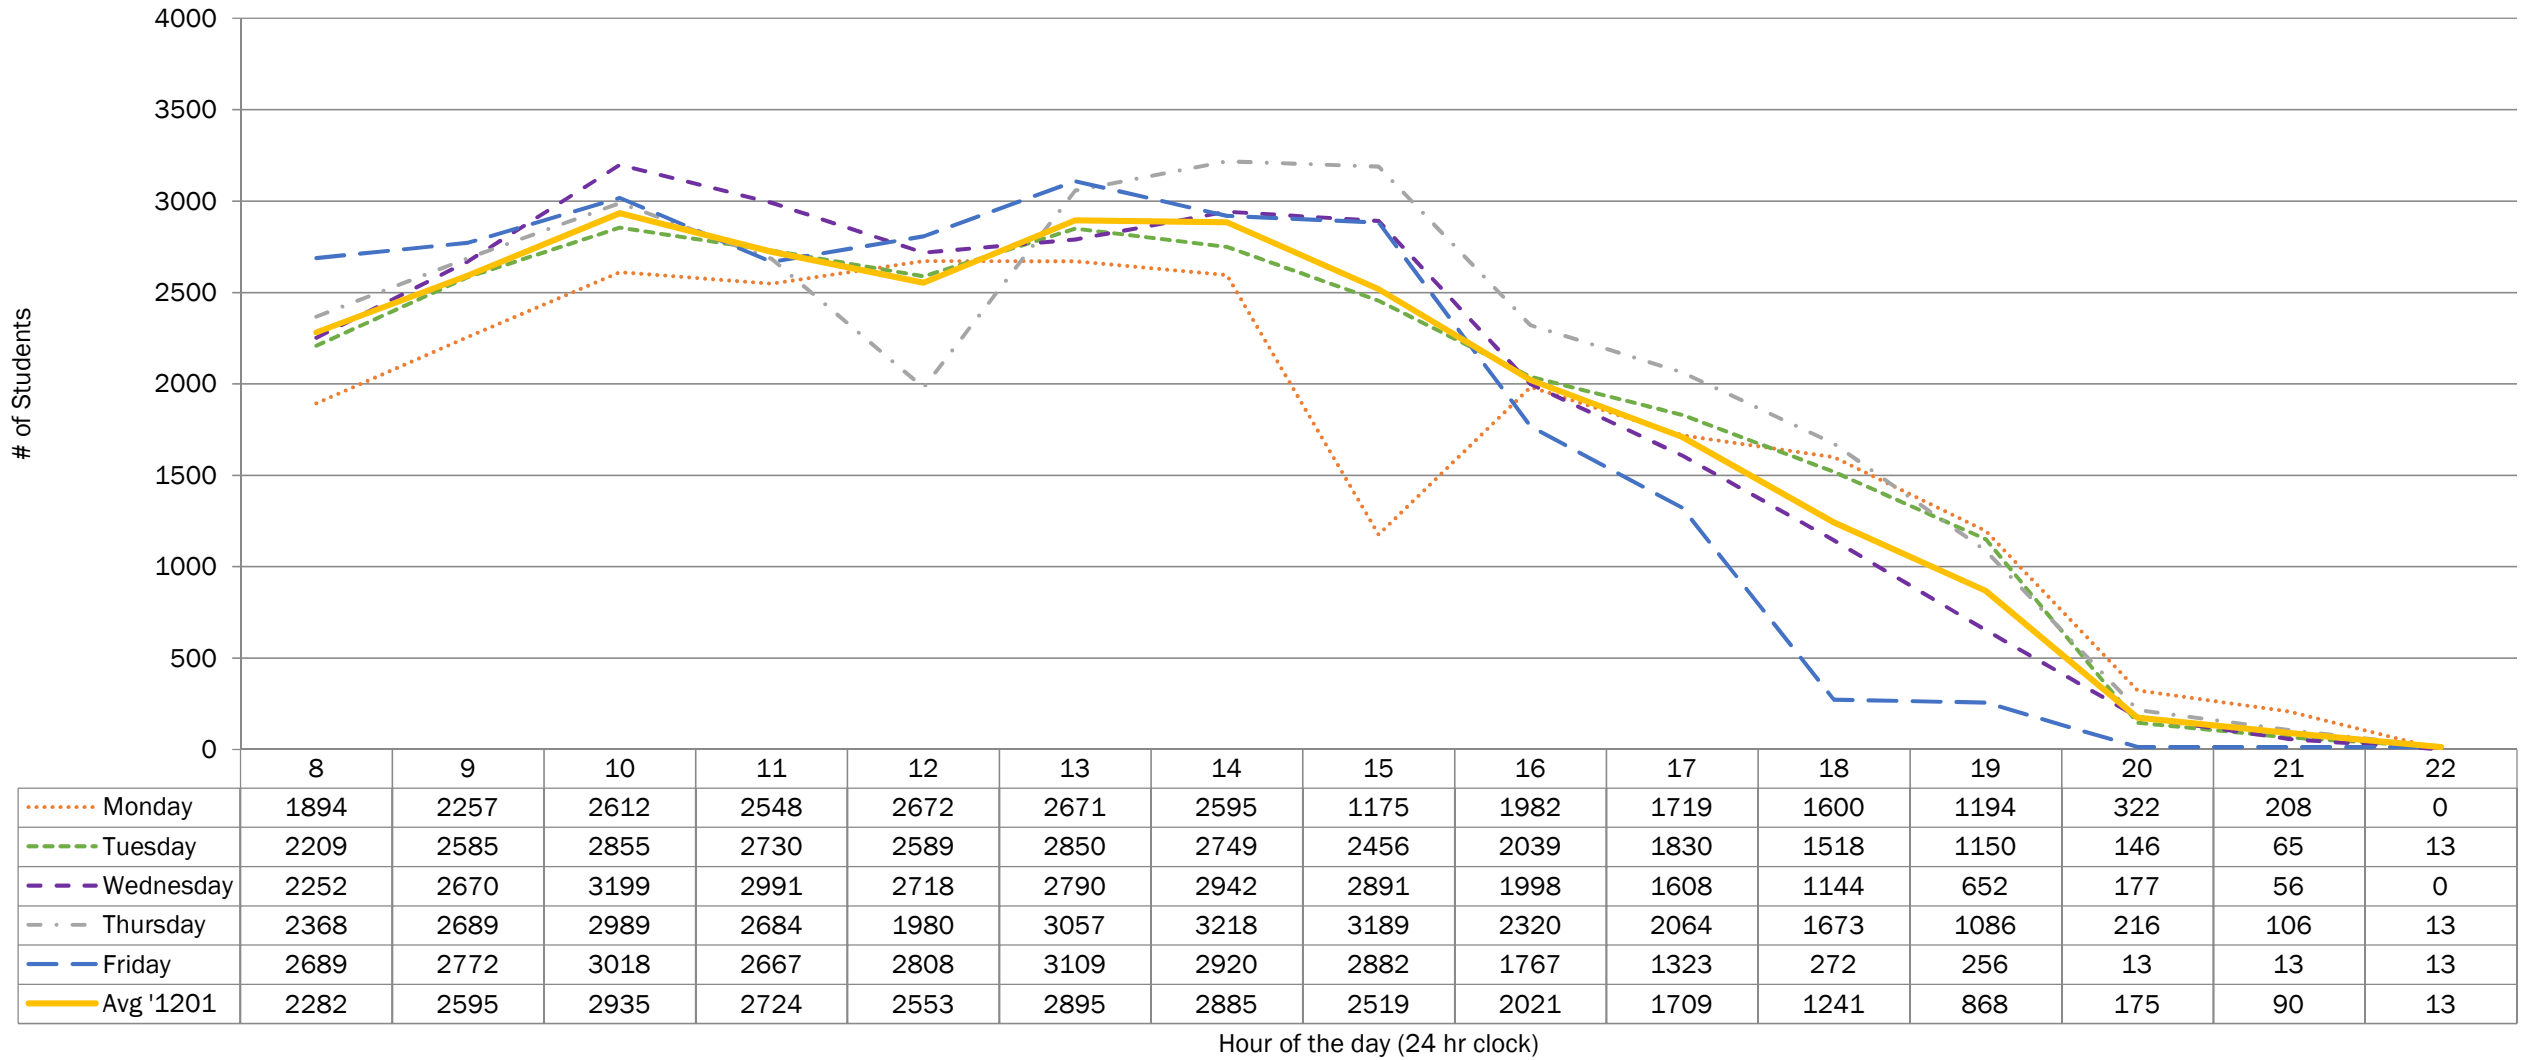

Winter 2020 (1201) Student Activity - All Campuses

Week Four Snapshot

SUTHERLAND, FROST, COBOURG, HALIBURTON, & OFF

..... Monday
- - - - Tuesday
- - - - Wednesday
- · - · Thursday
- - - - Friday
———— Avg '1201