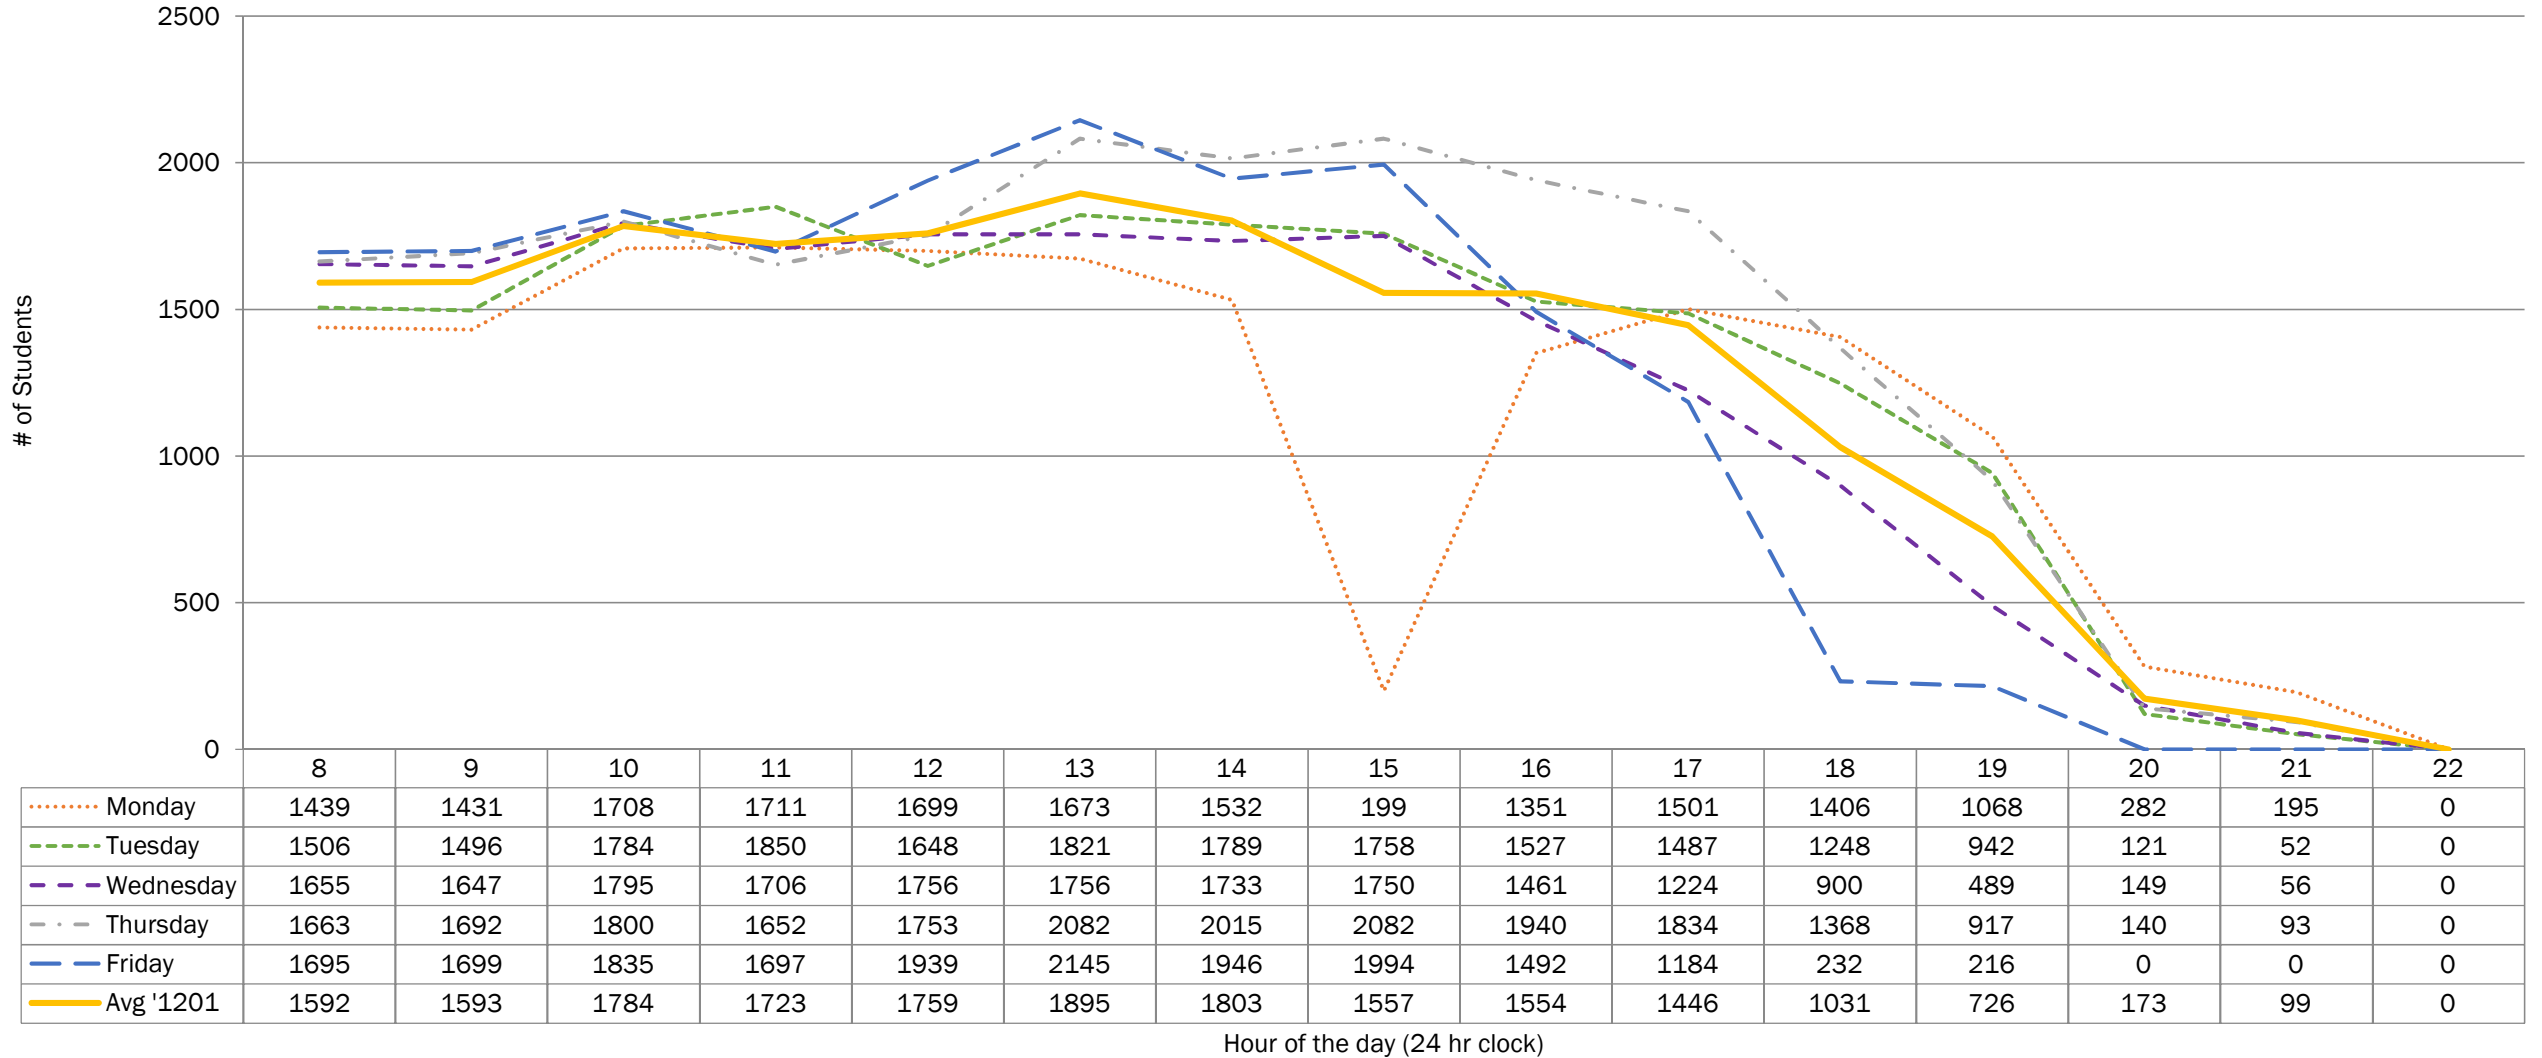

Summation of all activity (SUTHERLAND, FROST, COBOURG, HALIBURTON, OFF)

Course start time that was not on the hour was rounded down (e.g. 8:20 to 8:00)

Course end time that was not on the hour was rounded up (e.g. 8:20 to 9:00)

Top 10% indicated by red cells and text

Avg '1201 column Top 10% indicated by yellow cells and text

Does not include courses lists in the 'Sched. of Class data missing' tab

Does not include Facilities one off room bookings

Concurrent room bookings included (marginally inflates student count)

Winter 2020 (1201) Student Activity - Sutherland Campus Week Two Snapshot

Includes building(s): BREALEY, WELLNESS, ST. JOSEPHS, & KTTC