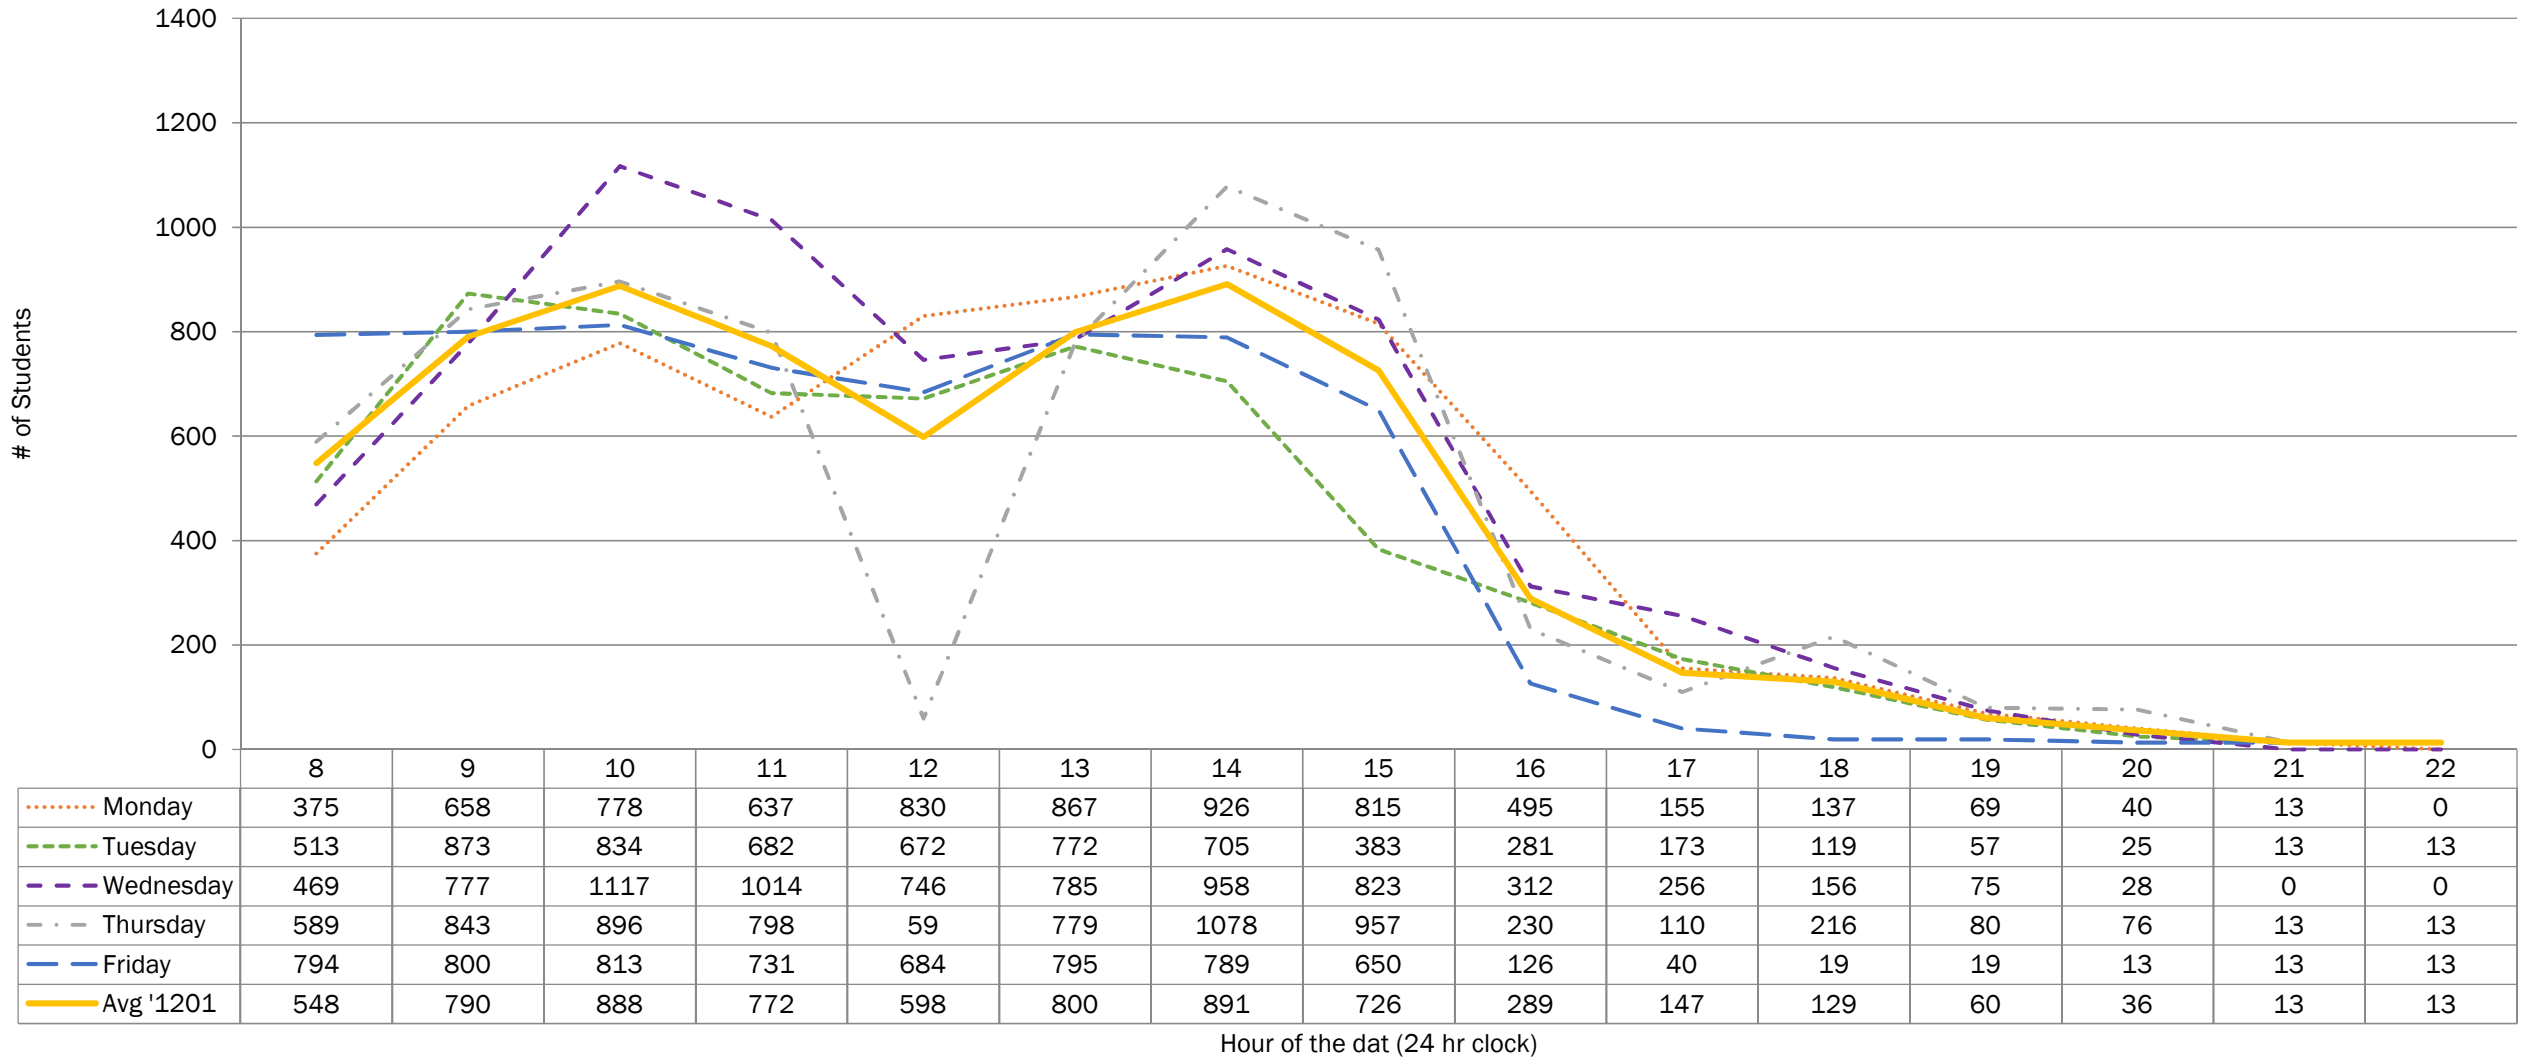

Winter 2020 (1201) Student Activity - Frost Campus

Week Two Snapshot

Includes building(s): FROST, HEAVY EQUIPMENT, LAW & ARBOUR, FIELDHOUSE, & RESOURCE DRILLING

..... Monday
- - - - Tuesday
- - - - Wednesday
- . - . Thursday
- - - - Friday
———— Avg '1201