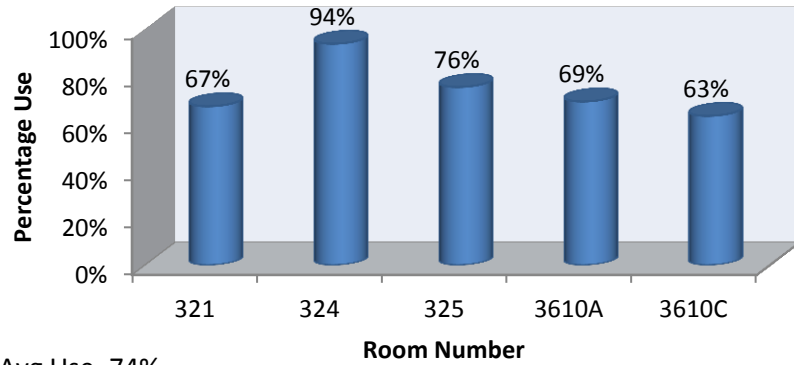

Room Utilization Charts Fall 2013 – Brealey Campus

Computer Labs - Brealey Campus

Avg Use=74%

Seminar Rooms - Brealey Campus

Avg Use =87%

Lecture Theatres - Brealey Campus

Avg Use=76%

Smart/E-Presentation Rooms Brealey Campus

Avg Use=76%

Hours scheduled outside the 08h00-18h00 window are not included (i.e. SDL, Part time Studies, One-Off Bookings)

Rooms not graphed – Wellness Centre :Use 86%, BR 632, and 352B, 3605, 3606B, 3618A, Port 2B