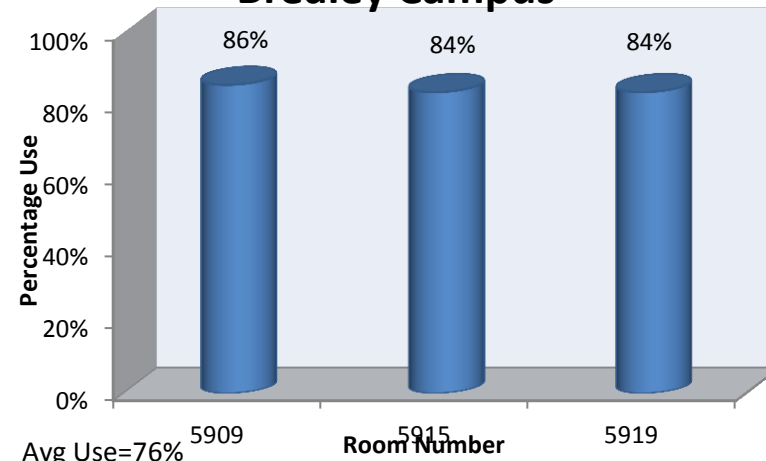

Room Utilization Charts Fall 2013 – Brealey Campus

Computer Labs - Brealey Campus

Avg Use=74%

Seminar Rooms - Brealey Campus

Avg Use =87%

Lecture Theatres - Brealey Campus

Avg Use=76%

Smart/E-Presentation Rooms Brealey Campus

Avg Use=76%

Hours scheduled outside the 08h00-18h00 window are not included (i.e. SDL, Part time Studies, One-Off Bookings)

Rooms not graphed – Wellness Centre :Use 86%, BR 632, and 352B, 3605, 3606B, 3618A, Port 2B

Data Source: EnCampus TPHi

Hours scheduled outside the 08h00-18h00 window are not included (i.e. SDL, Part time Studies, One-Off Bookings)

Rooms not graphed – Wellness Centre :Use 86%, BR 632, and 352B, 3605, 3606B, 3618A, Port 2B