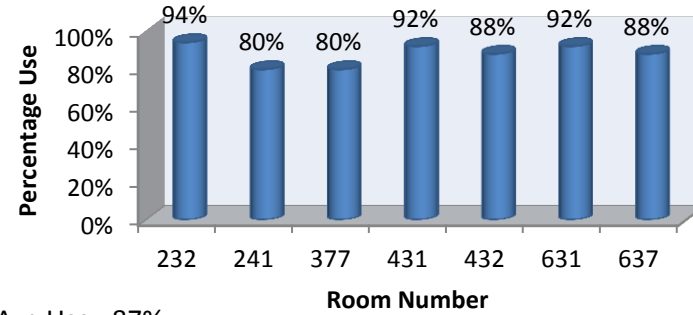

Room Utilization Charts Fall 2013 – Brealey Campus

Computer Labs - Brealey Campus

Avg Use=74%

Seminar Rooms - Brealey Campus

Avg Use =87%

Lecture Theatres - Brealey Campus

Avg Use=76%

Smart/E-Presentation Rooms Brealey Campus

Avg Use=76%

Hours scheduled outside the 08h00-18h00 window are not included (i.e. SDL, Part time Studies, One-Off Bookings)

Rooms not graphed – Wellness Centre :Use 86%, BR 632, and 352B, 3605, 3606B, 3618A, Port 2B