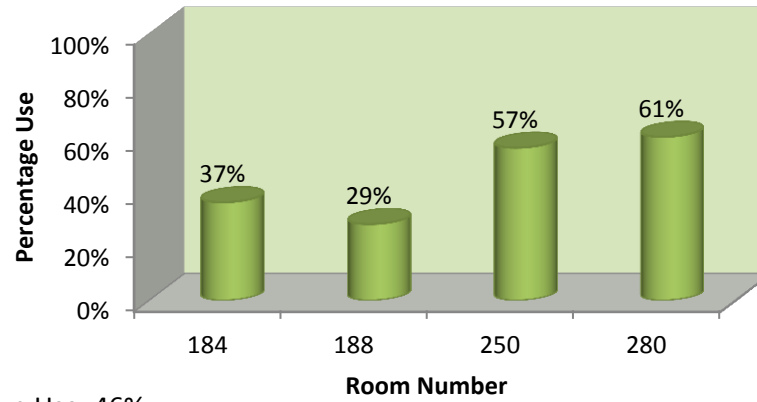

Data Source: EnCampus TPHi

Hours scheduled outside the 08h00-18h00 window are not included (i.e. SDL, Part time Studies, One-Off Bookings)

Rooms not graphed – Wellness Centre :Use 86%, BR 632, and 352B, 3605, 3606B, 3618A, Port 2B

Data Source: EnCampus TPHi

Room Utilization Charts Fall 2013 – Frost Campus

Computer Labs - Frost Main Campus

Avg Use = 62%

Lecture Theatres - Frost Campus

Avg Use=46%

Lab Rooms - Frost Outer Buildings

Avg Use=36%

Hours scheduled outside the 08h00-18h00 window are not included (i.e. SDL, Part time Studies, One-Off Bookings)

Rooms not graphed –Field House, FR531 and FR535 Use:0%

Data Source: EnCampus TPHi

Hours scheduled outside the 08h00-18h00 window are not included (i.e. SDL, Part time Studies, One-Off Bookings)

Rooms not graphed –Field House, FR531 and FR535 Use:0%

Data Source: EnCampus TPHi

Hours scheduled outside the 08h00-18h00 window are not included (i.e. SDL, Part time Studies, One-Off Bookings)

Rooms not graphed –Field House, FR531 and FR535 Use:0%