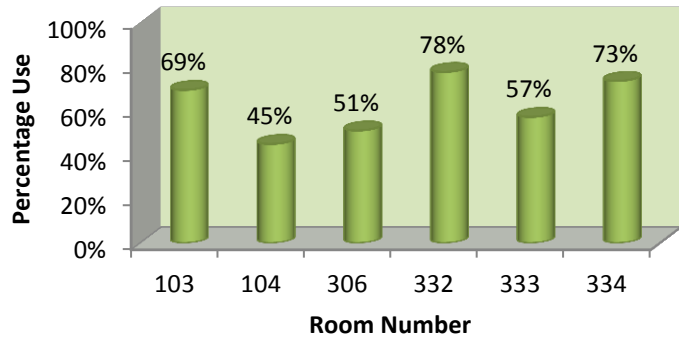

Room Utilization Charts Fall 2013 – Frost Campus

Computer Labs - Frost Main Campus

Avg Use = 62%