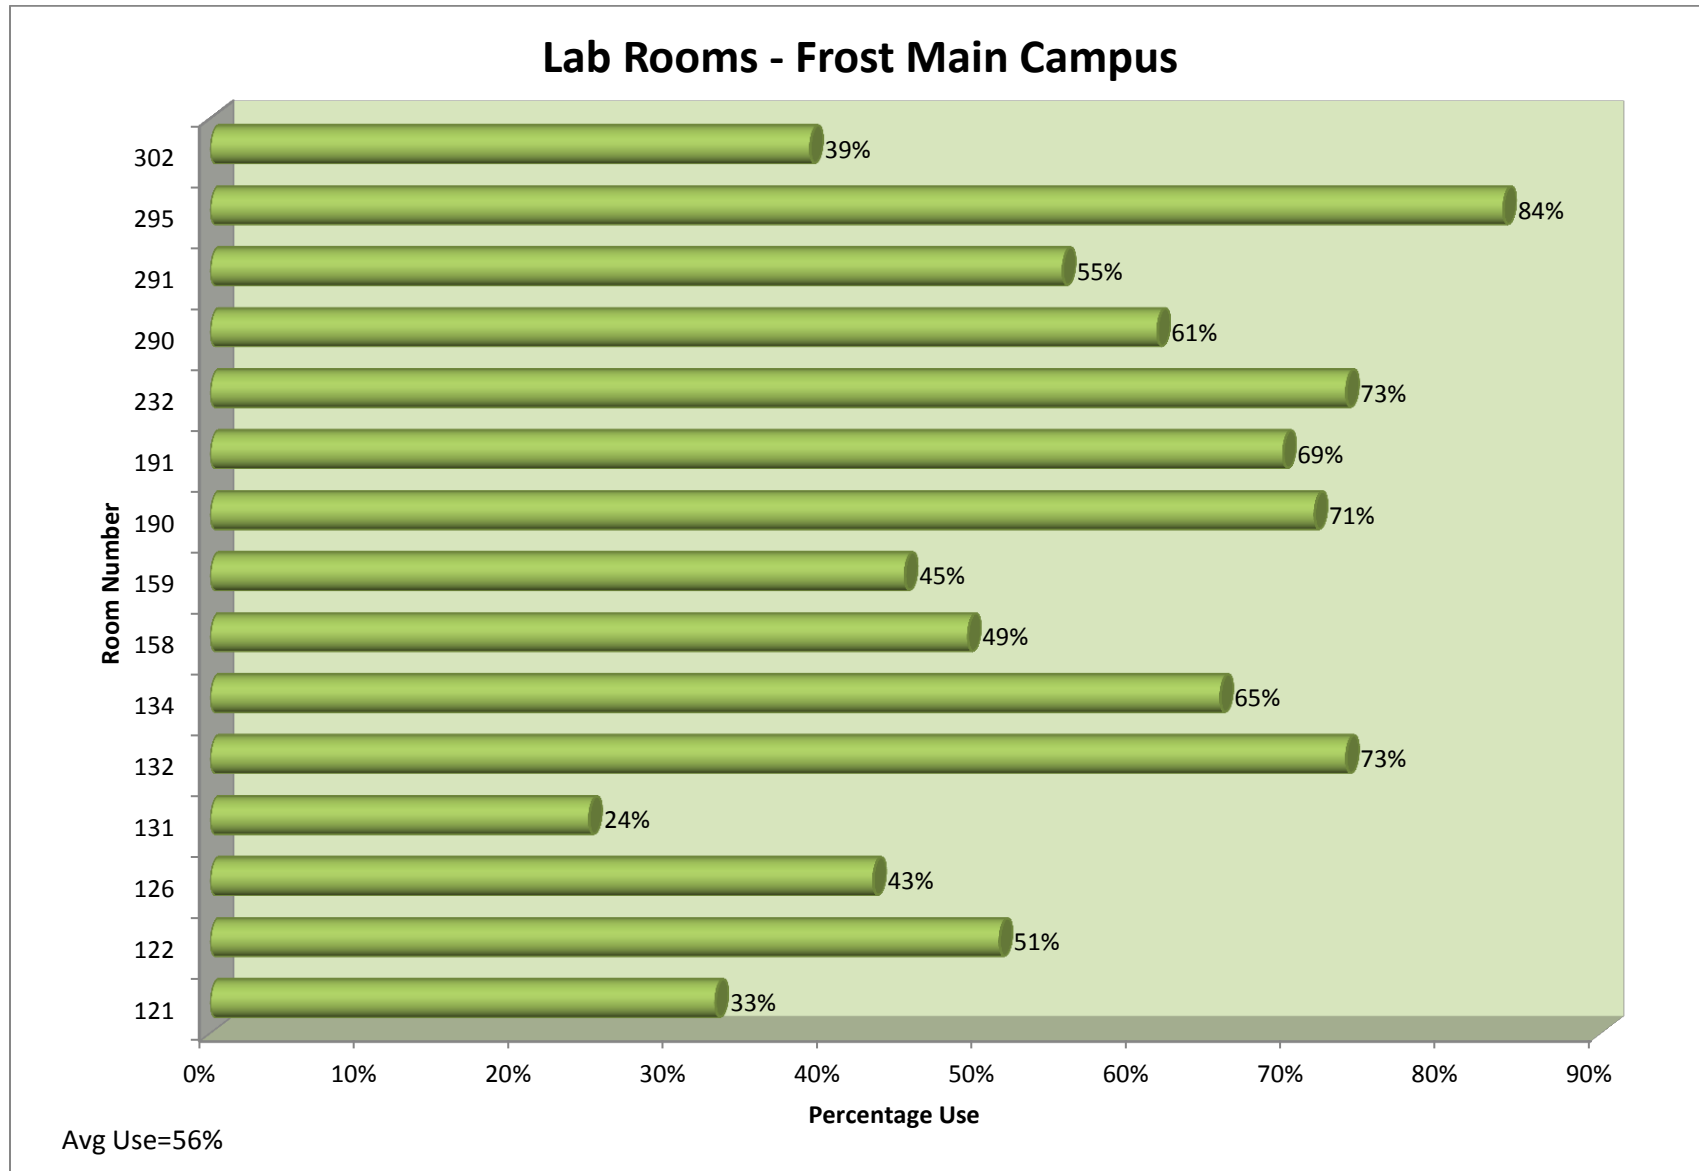

Hours scheduled outside the 08h00-18h00 window are not included (i.e. SDL, Part time Studies, One-Off Bookings)

Rooms not graphed –Field House, FR531 and FR535 Use:0%

Data Source: EnCampus TPHi

Hours scheduled outside the 08h00-18h00 window are not included (i.e. SDL, Part time Studies, One-Off Bookings)

Rooms not graphed –Field House, FR531 and FR535 Use:0%

Data Source: EnCampus TPHi

Hours scheduled outside the 08h00-18h00 window are not included (i.e. SDL, Part time Studies, One-Off Bookings)

Rooms not graphed –Field House, FR531 and FR535 Use:0%