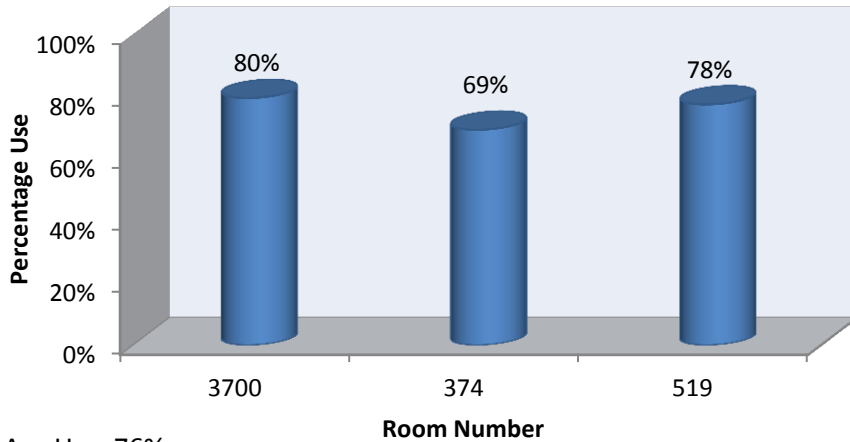

Room Utilization Charts Fall 2013 – Brealey Campus

Computer Labs - Brealey Campus

Avg Use=74%

Seminar Rooms - Brealey Campus

Avg Use =87%

Lecture Theatres - Brealey Campus

Avg Use=76%

Smart/E-Presentation Rooms Brealey Campus

Avg Use=76%

Hours scheduled outside the 08h00-18h00 window are not included (i.e. SDL, Part time Studies, One-Off Bookings)

Rooms not graphed – Wellness Centre :Use 86%, BR 632, and 352B, 3605, 3606B, 3618A, Port 2B

Data Source: EnCampus TPHi

Hours scheduled outside the 08h00-18h00 window are not included (i.e. SDL, Part time Studies, One-Off Bookings)

Rooms not graphed – Wellness Centre :Use 86%, BR 632, and 352B, 3605, 3606B, 3618A, Port 2B