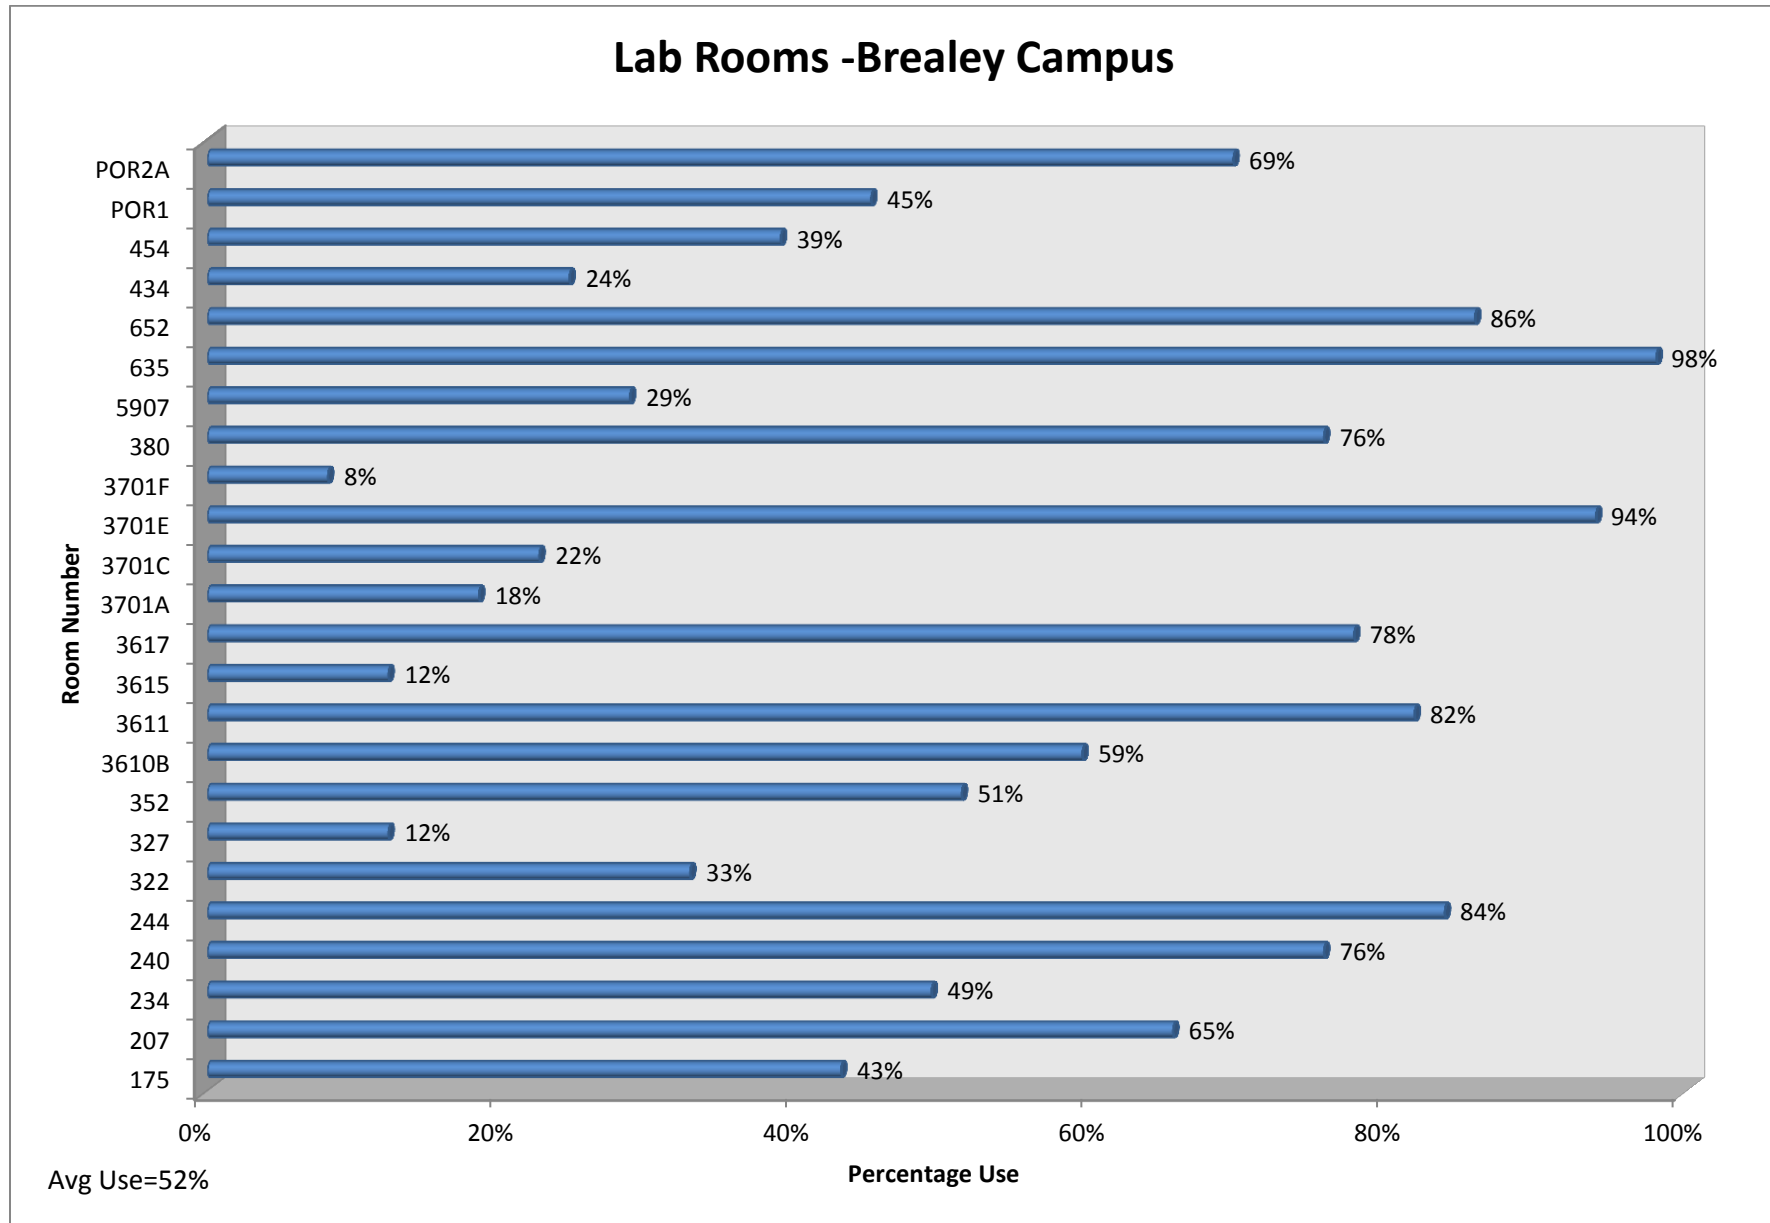

Room Utilization Charts Fall 2013 – Brealey Campus

Computer Labs - Brealey Campus

Avg Use=74%

Seminar Rooms - Brealey Campus

Avg Use =87%

Lecture Theatres - Brealey Campus

Avg Use=76%

Smart/E-Presentation Rooms Brealey Campus

Avg Use=76%

Hours scheduled outside the 08h00-18h00 window are not included (i.e. SDL, Part time Studies, One-Off Bookings)

Rooms not graphed – Wellness Centre :Use 86%, BR 632, and 352B, 3605, 3606B, 3618A, Port 2B

Data Source: EnCampus TPHi

Hours scheduled outside the 08h00-18h00 window are not included (i.e. SDL, Part time Studies, One-Off Bookings)

Rooms not graphed – Wellness Centre :Use 86%, BR 632, and 352B, 3605, 3606B, 3618A, Port 2B