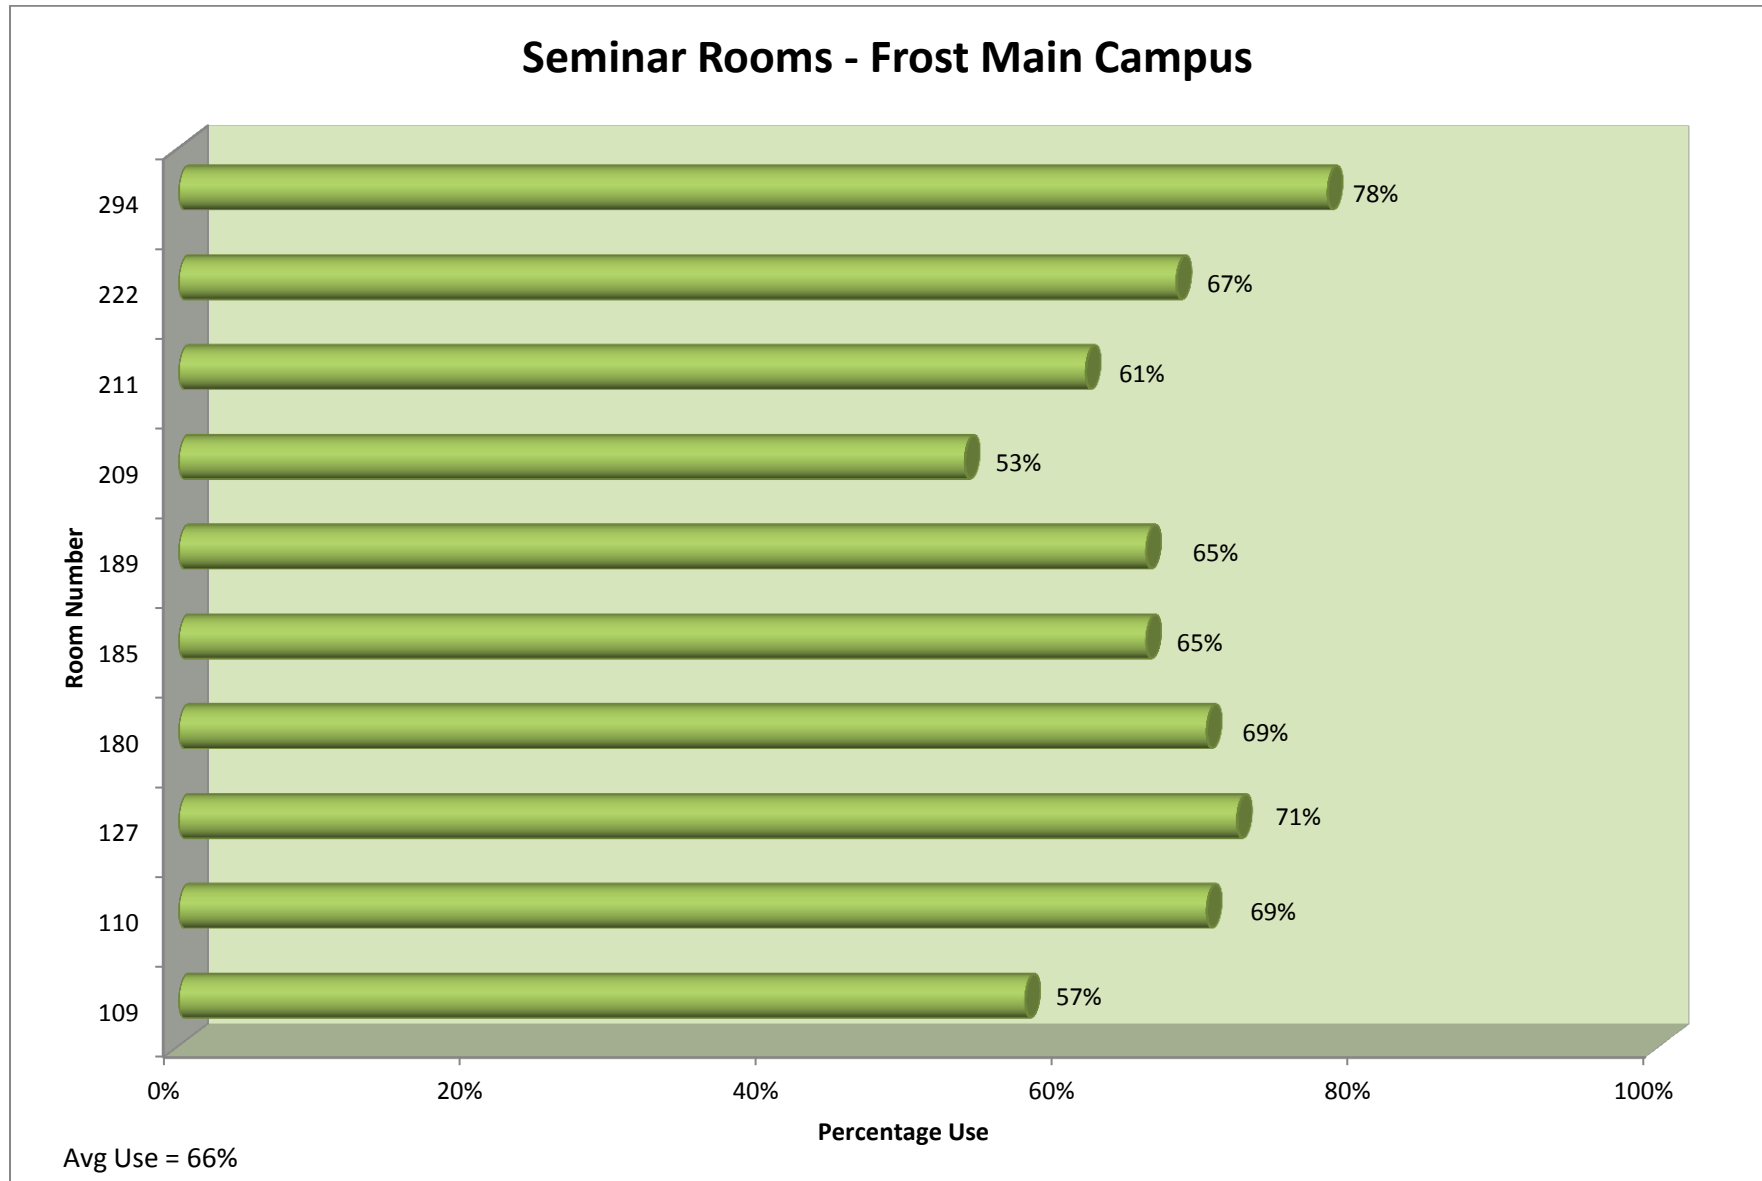

Data Source: EnCampus TPHi

Hours scheduled outside the 08h00-18h00 window are not included (i.e. SDL, Part time Studies, One-Off Bookings)

Rooms not graphed – Wellness Centre :Use 86%, BR 632, and 352B, 3605, 3606B, 3618A, Port 2B

Data Source: EnCampus TPHi

Room Utilization Charts Fall 2013 – Frost Campus

Computer Labs - Frost Main Campus

Avg Use = 62%

Lecture Theatres - Frost Campus

Avg Use=46%

Lab Rooms - Frost Outer Buildings

Avg Use=36%

Hours scheduled outside the 08h00-18h00 window are not included (i.e. SDL, Part time Studies, One-Off Bookings)

Rooms not graphed –Field House, FR531 and FR535 Use:0%

Data Source: EnCampus TPHi

Hours scheduled outside the 08h00-18h00 window are not included (i.e. SDL, Part time Studies, One-Off Bookings)

Rooms not graphed –Field House, FR531 and FR535 Use:0%

Data Source: EnCampus TPHi

Hours scheduled outside the 08h00-18h00 window are not included (i.e. SDL, Part time Studies, One-Off Bookings)

Rooms not graphed –Field House, FR531 and FR535 Use:0%