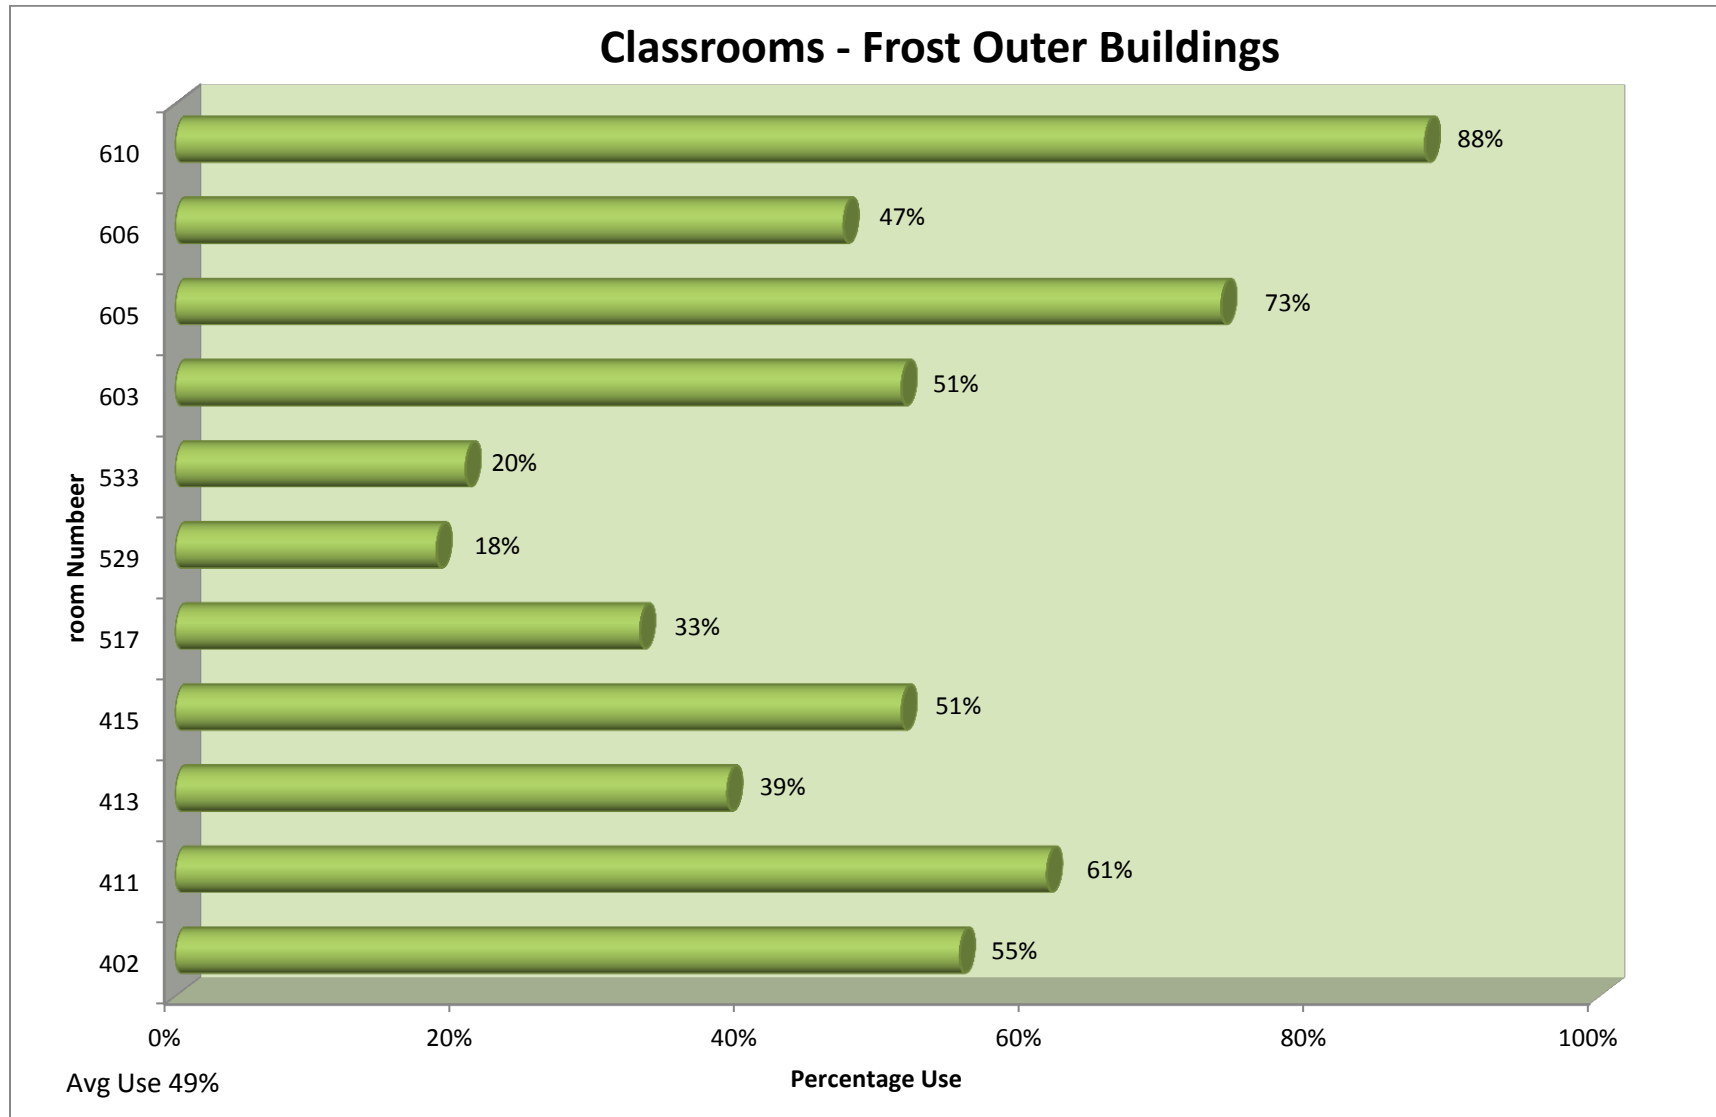

Rooms not graphed –Field House, FR531 and FR535 Use:0%

Data Source: EnCampus TPHi

Hours scheduled outside the 08h00-18h00 window are not included (i.e. SDL, Part time Studies, One-Off Bookings)

Rooms not graphed –Field House, FR531 and FR535 Use:0%

Data Source: EnCampus TPHi

Hours scheduled outside the 08h00-18h00 window are not included (i.e. SDL, Part time Studies, One-Off Bookings)

Rooms not graphed –Field House, FR531 and FR535 Use:0%

Data Source: EnCampus TPHi