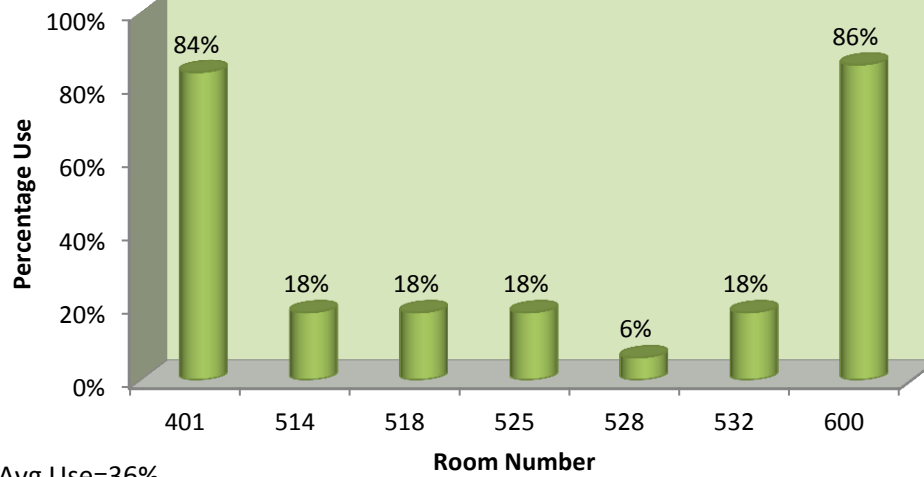

Data Source: EnCampus TPHi

Hours scheduled outside the 08h00-18h00 window are not included (i.e. SDL, Part time Studies, One-Off Bookings)

Rooms not graphed – Wellness Centre :Use 86%, BR 632, and 352B, 3605, 3606B, 3618A, Port 2B

Data Source: EnCampus TPHi

Room Utilization Charts Fall 2013 – Frost Campus

Computer Labs - Frost Main Campus

Avg Use = 62%

Lecture Theatres - Frost Campus

Avg Use=46%

Lab Rooms - Frost Outer Buildings

Avg Use=36%

Hours scheduled outside the 08h00-18h00 window are not included (i.e. SDL, Part time Studies, One-Off Bookings)

Rooms not graphed –Field House, FR531 and FR535 Use:0%

Data Source: EnCampus TPHi

Hours scheduled outside the 08h00-18h00 window are not included (i.e. SDL, Part time Studies, One-Off Bookings)

Rooms not graphed –Field House, FR531 and FR535 Use:0%

Data Source: EnCampus TPHi

Hours scheduled outside the 08h00-18h00 window are not included (i.e. SDL, Part time Studies, One-Off Bookings)

Rooms not graphed –Field House, FR531 and FR535 Use:0%