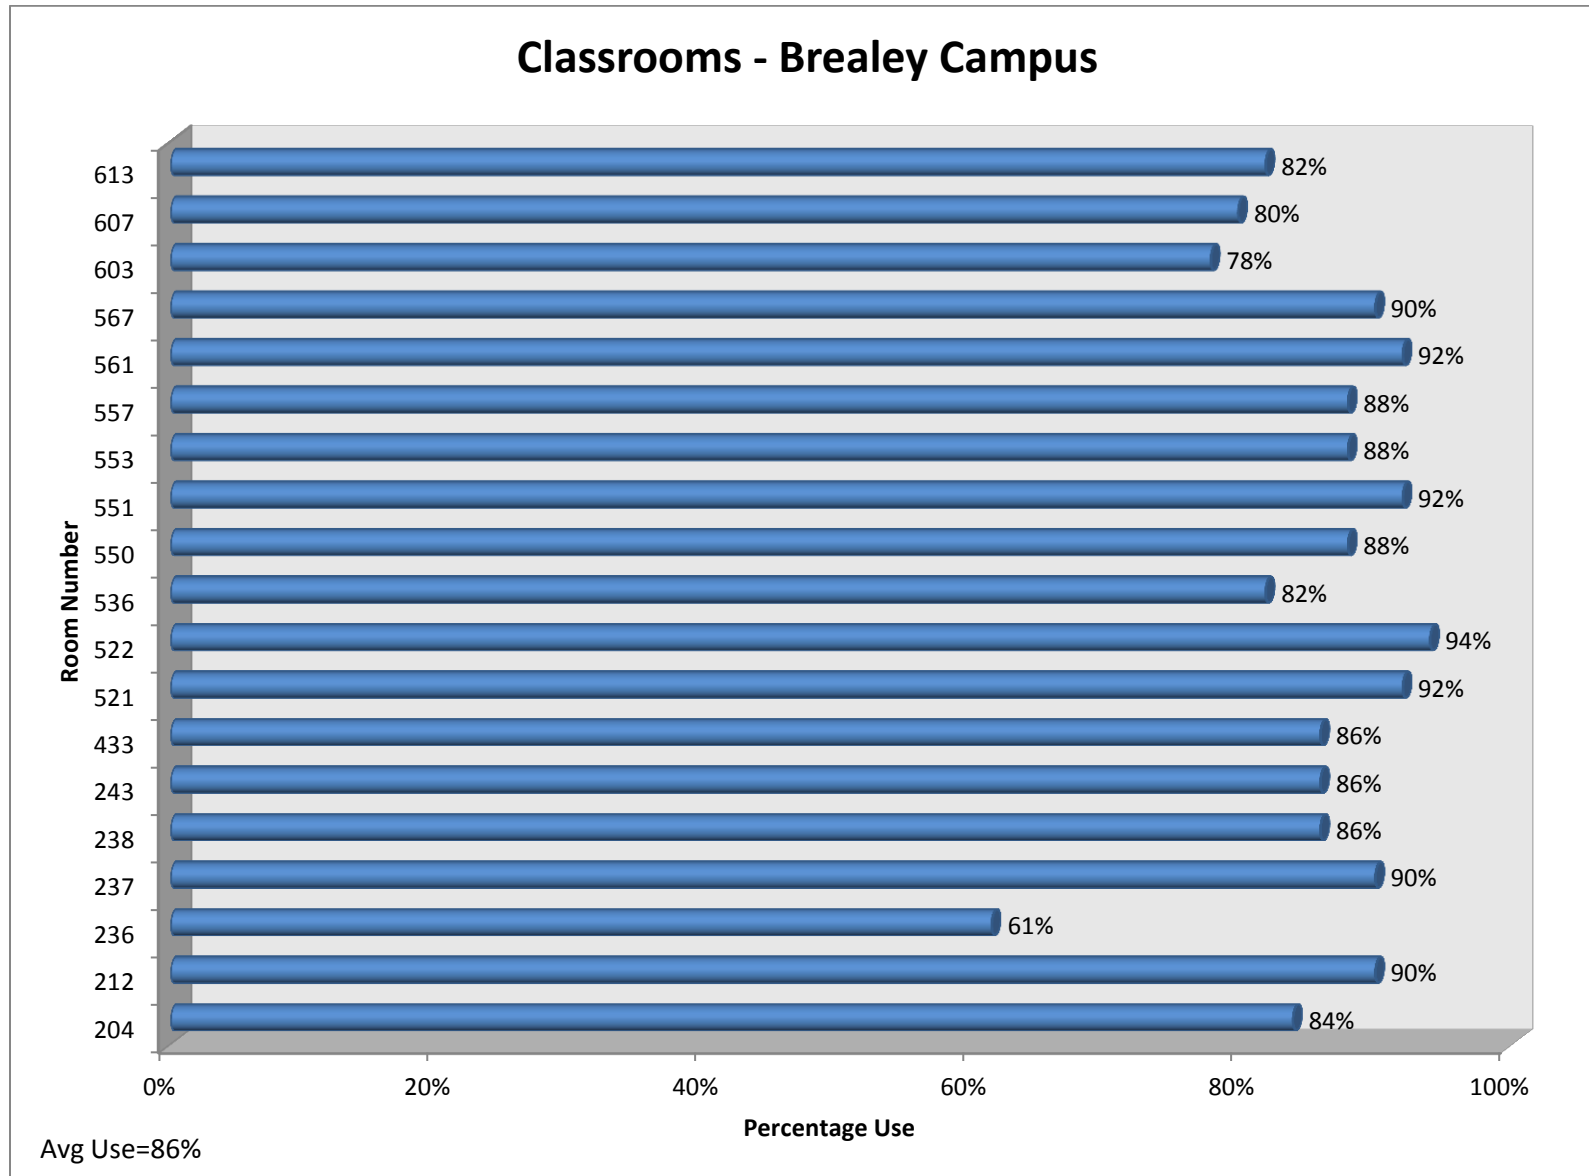

Room Utilization Charts Fall 2013 – Brealey Campus

Computer Labs - Brealey Campus

Avg Use=74%

Seminar Rooms - Brealey Campus

Avg Use =87%

Lecture Theatres - Brealey Campus

Avg Use=76%

Smart/E-Presentation Rooms Brealey Campus

Avg Use=76%

Hours scheduled outside the 08h00-18h00 window are not included (i.e. SDL, Part time Studies, One-Off Bookings)

Rooms not graphed – Wellness Centre :Use 86%, BR 632, and 352B, 3605, 3606B, 3618A, Port 2B

Data Source: EnCampus TPHi

Hours scheduled outside the 08h00-18h00 window are not included (i.e. SDL, Part time Studies, One-Off Bookings)

Rooms not graphed – Wellness Centre :Use 86%, BR 632, and 352B, 3605, 3606B, 3618A, Port 2B