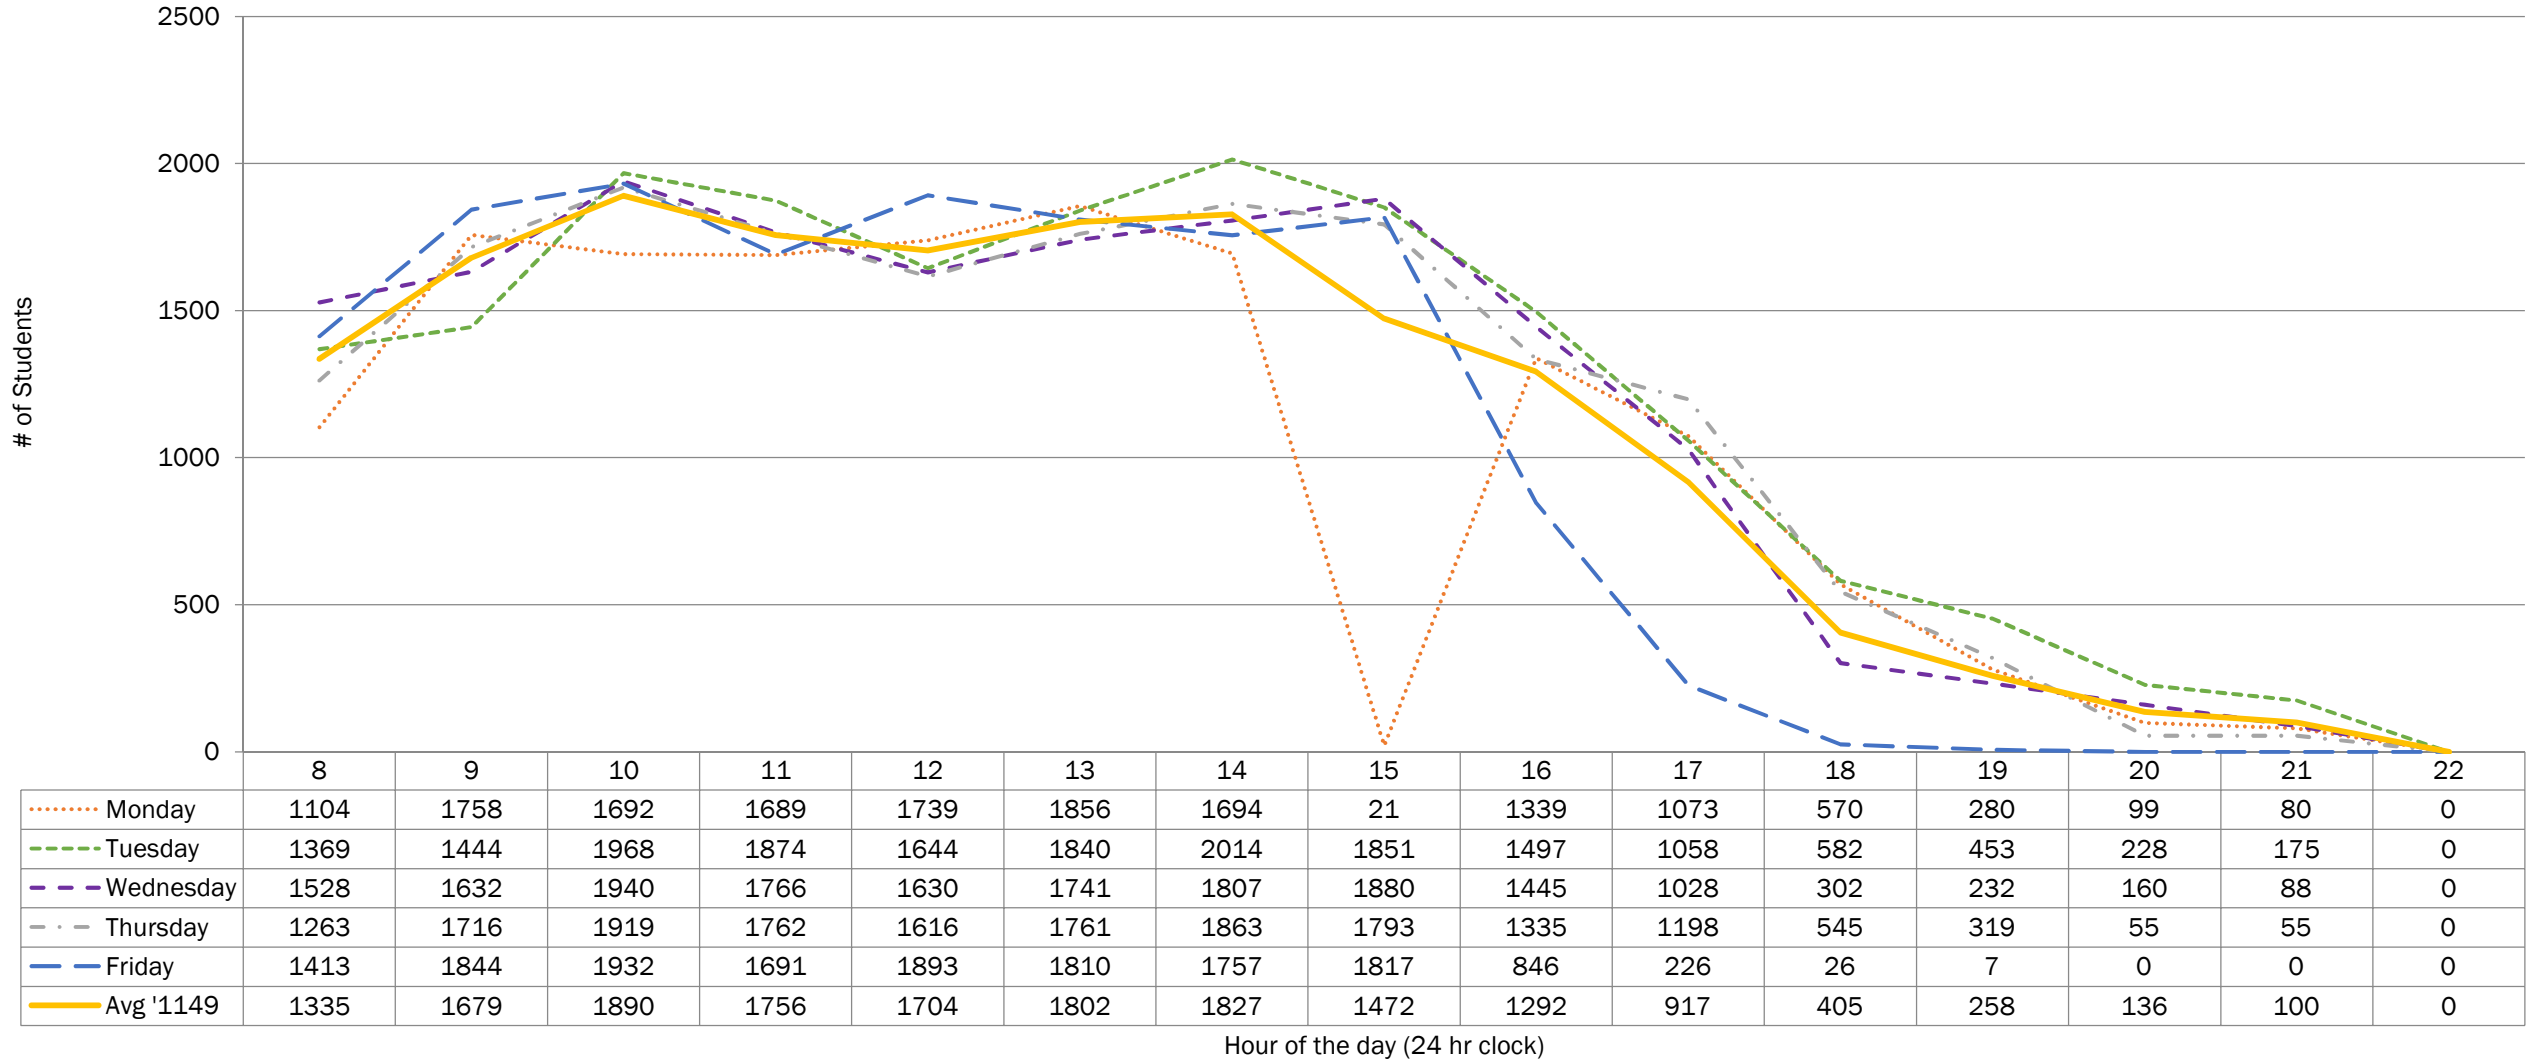

Top 10% indicated by red cells and text

Avg. '1149 column Top 10% indicated by yellow cells and text

Does not include courses lists in the 'Sched. of Class data missing' tab

Does not include Facilities one off room bookings

Concurrent room bookings included (marginally inflates student count)

Fall 2014 (1149) Student Activity - Sutherland Campus Week Two Snapshot

Includes Brealey, Wellness, & KTTC

..... Monday
 - - - - Tuesday
 - - - - Wednesday
 - · - · Thursday
 - - - - Friday
 ———— Avg '1149