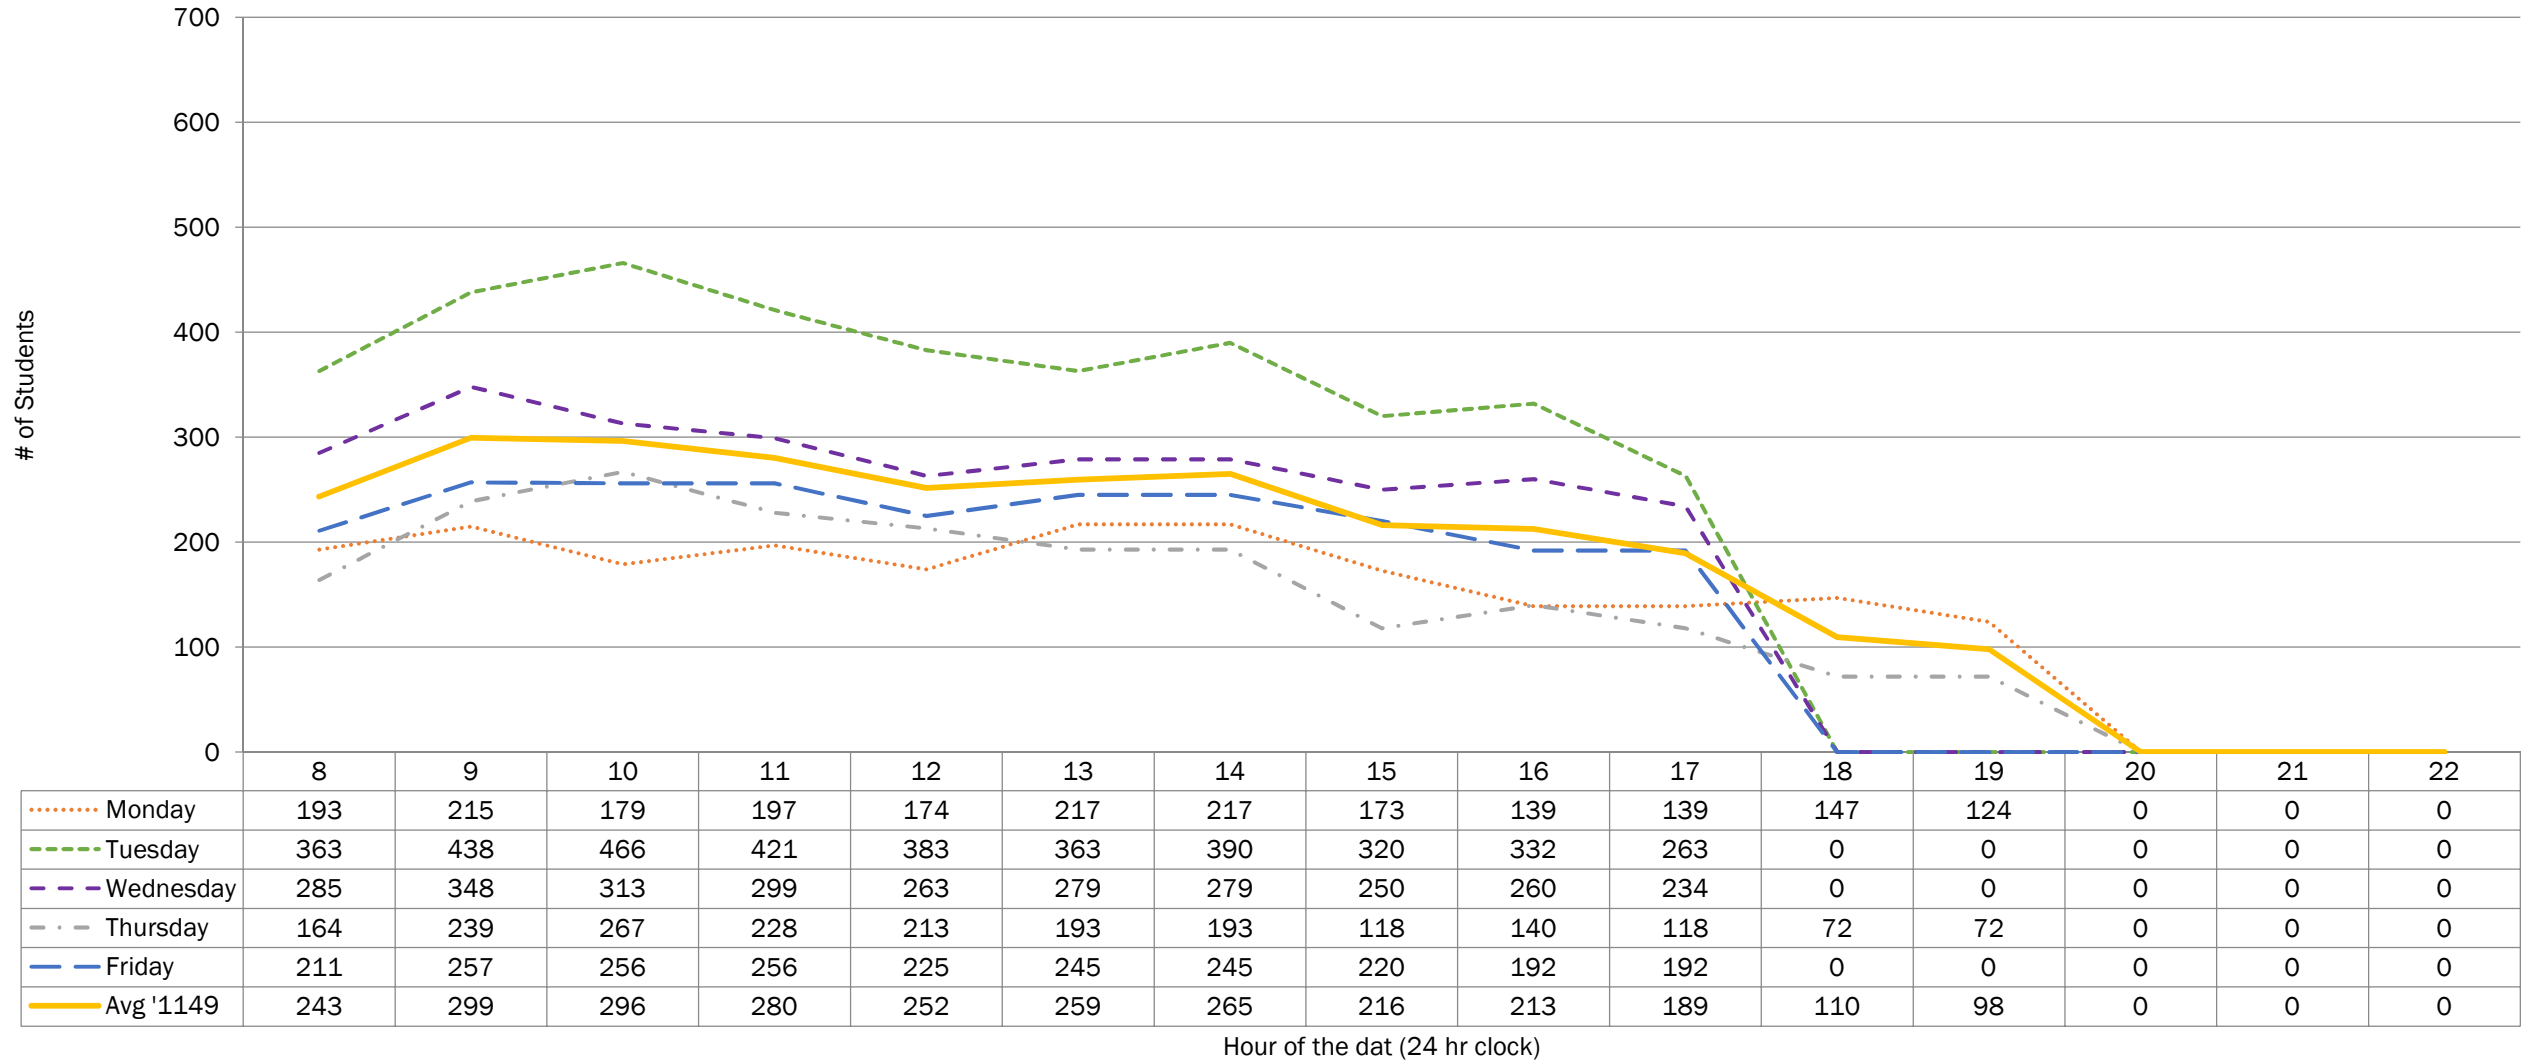

Fall 2014 (1149) Student Activity - Off Campus

Week Two Snapshot

Includes Off, PRHC, & PTBO Museum

..... Monday
- - - - Tuesday
- - - - Wednesday
- . - . Thursday
- - - - Friday
———— Avg '1149