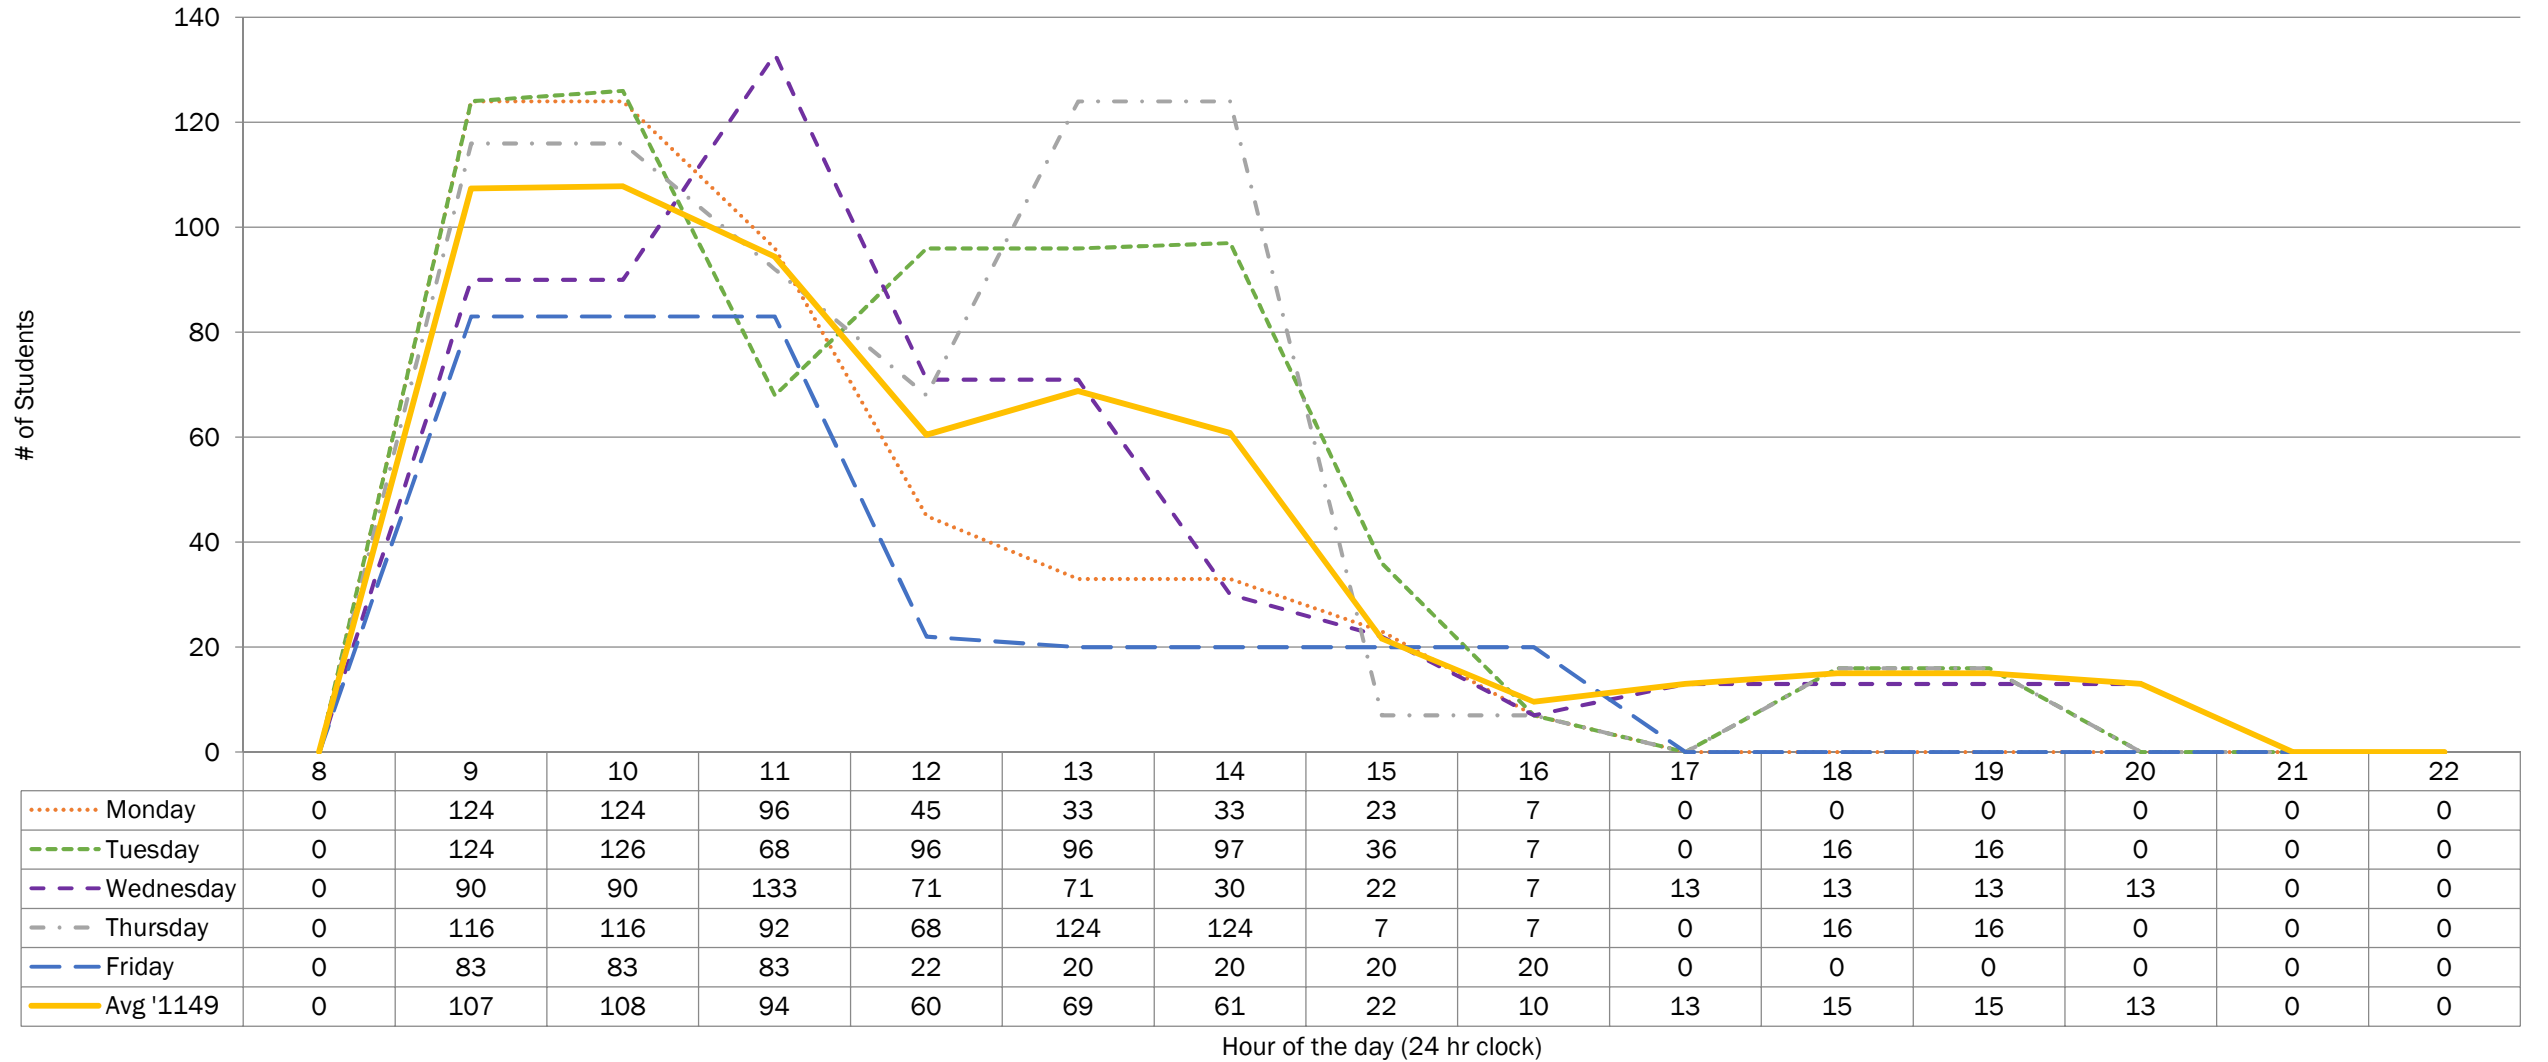

Fall 2014 (1149) Student Activity - Cobourg Campus Week Two Snapshot Includes Cobourg

----- Monday
----- Tuesday
----- Wednesday
----- Thursday
----- Friday
----- Avg '1149