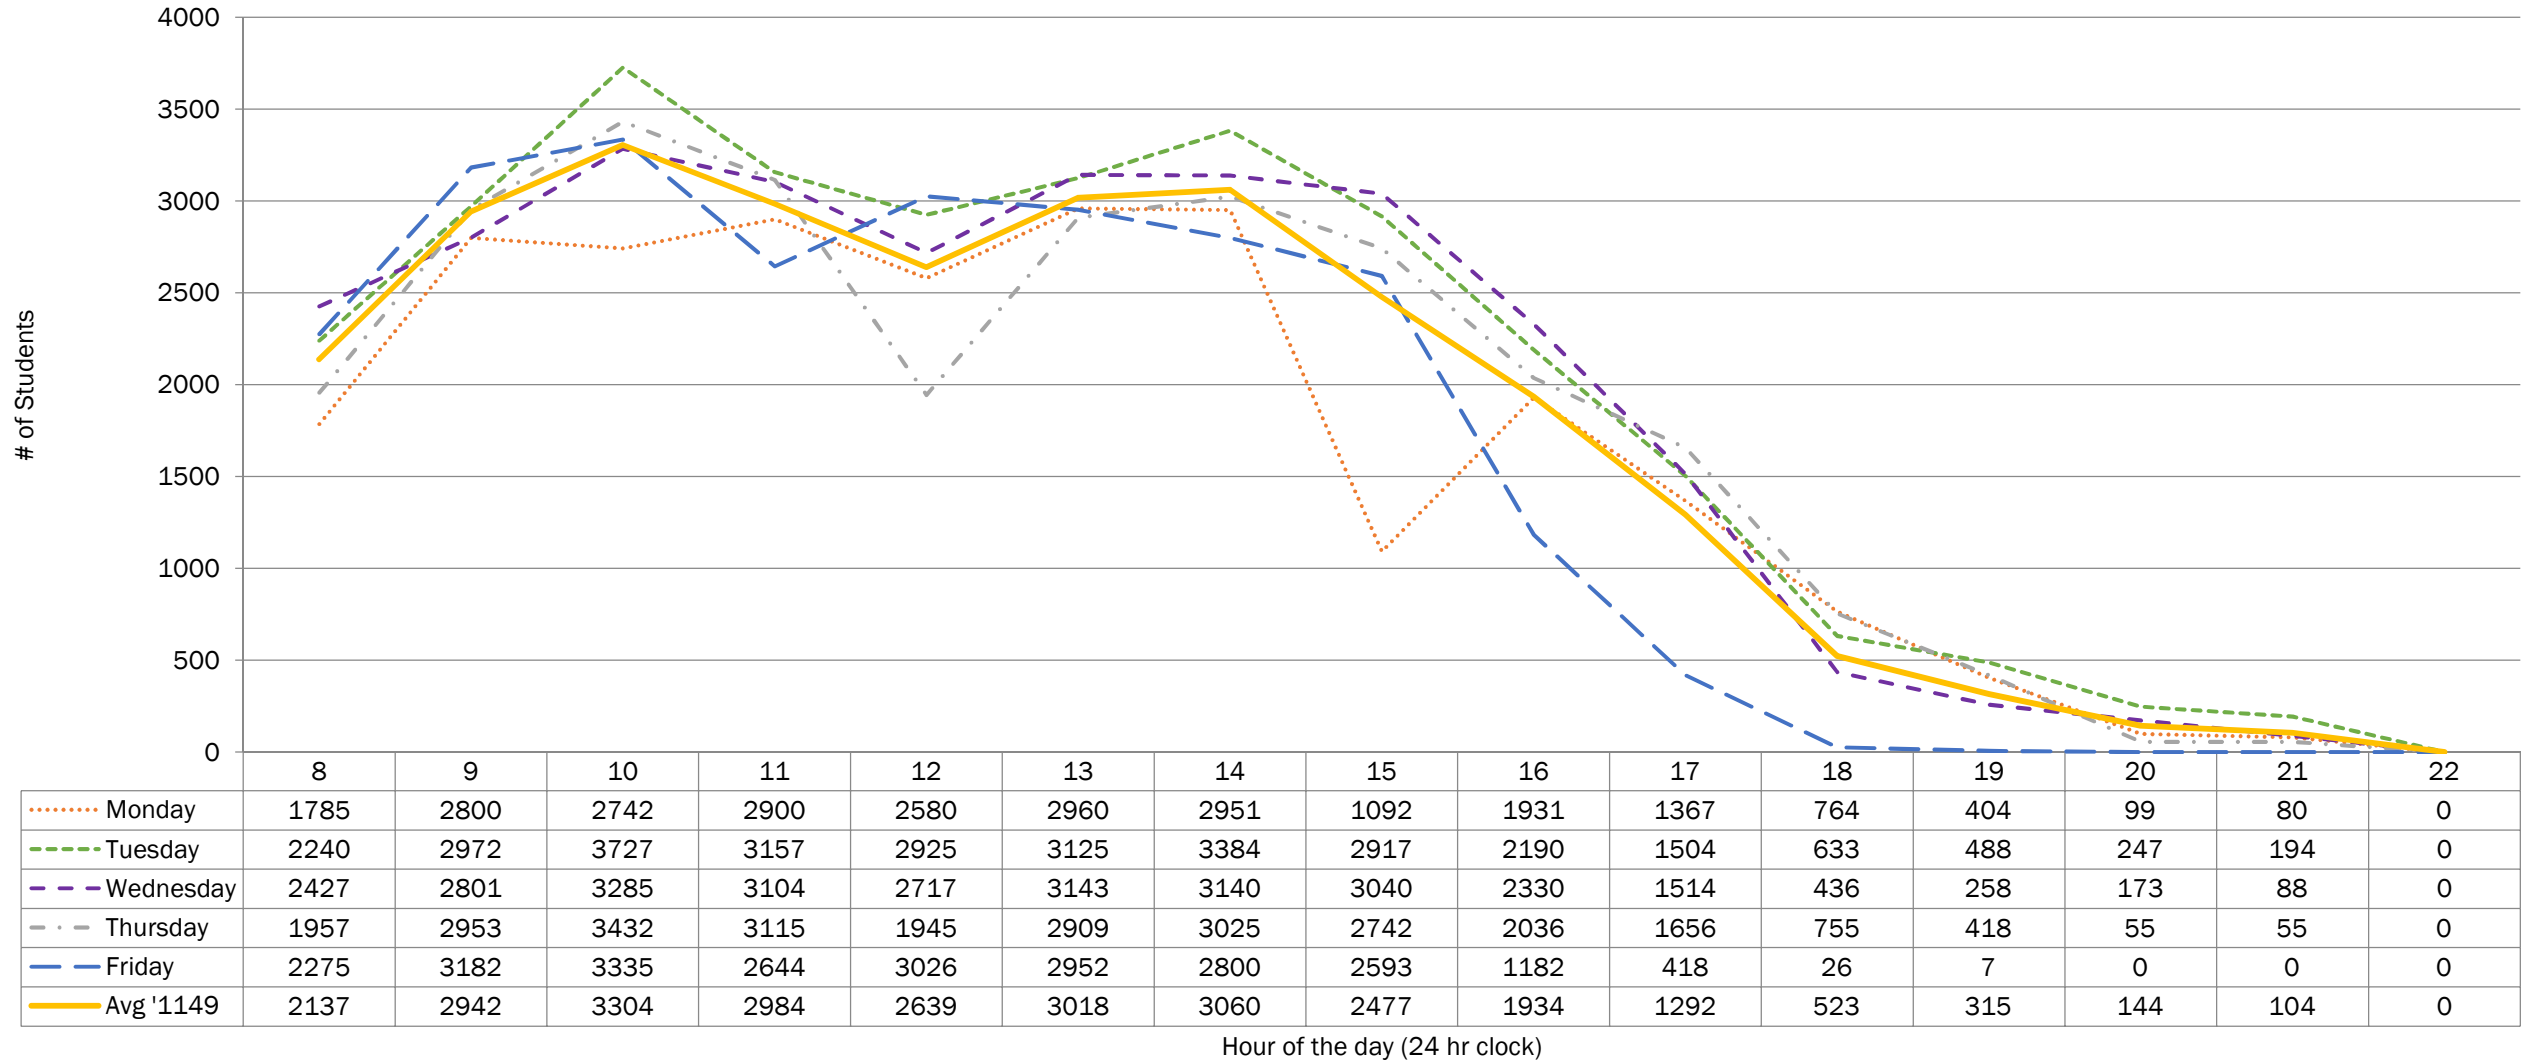

Fall 2014 (1149) Student Activity - All Campuses Week Two Snapshot

Sutherland, Frost, Cobourg, Haliburton, & Off

..... Monday
- - - - Tuesday
- - - - Wednesday
- . - . Thursday
- - - - Friday
——— Avg '1149