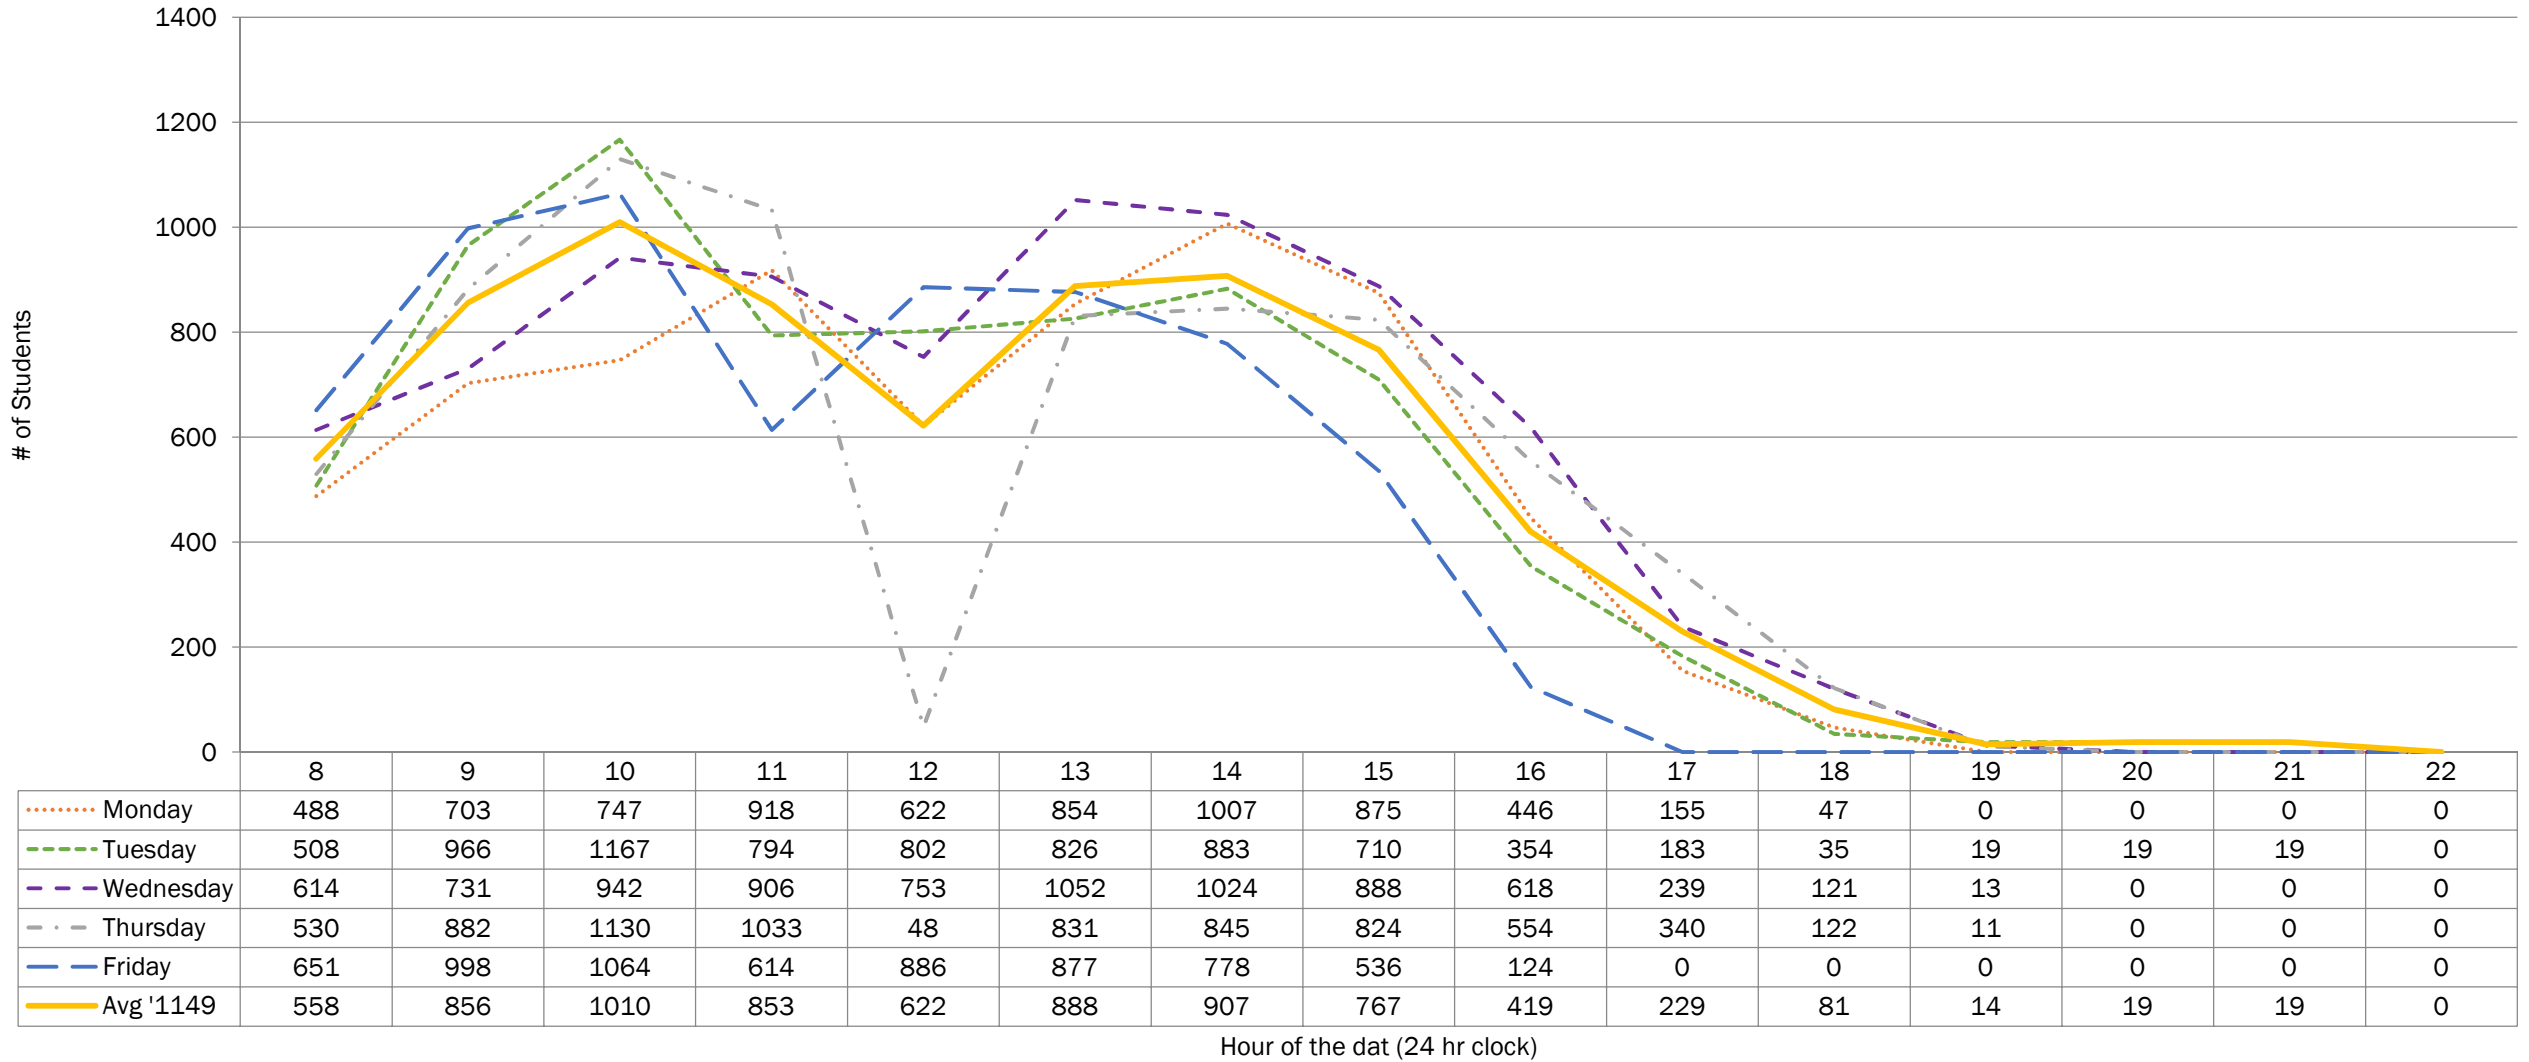

Fall 2014 (1149) Student Activity - Frost Campus

Week Two Snapshot

Includes Frost, Heavy Equipment, Law & Arbour, Fieldhouse, & Resource Drilling

Monday Tuesday Wednesday Thursday Friday Avg '1149