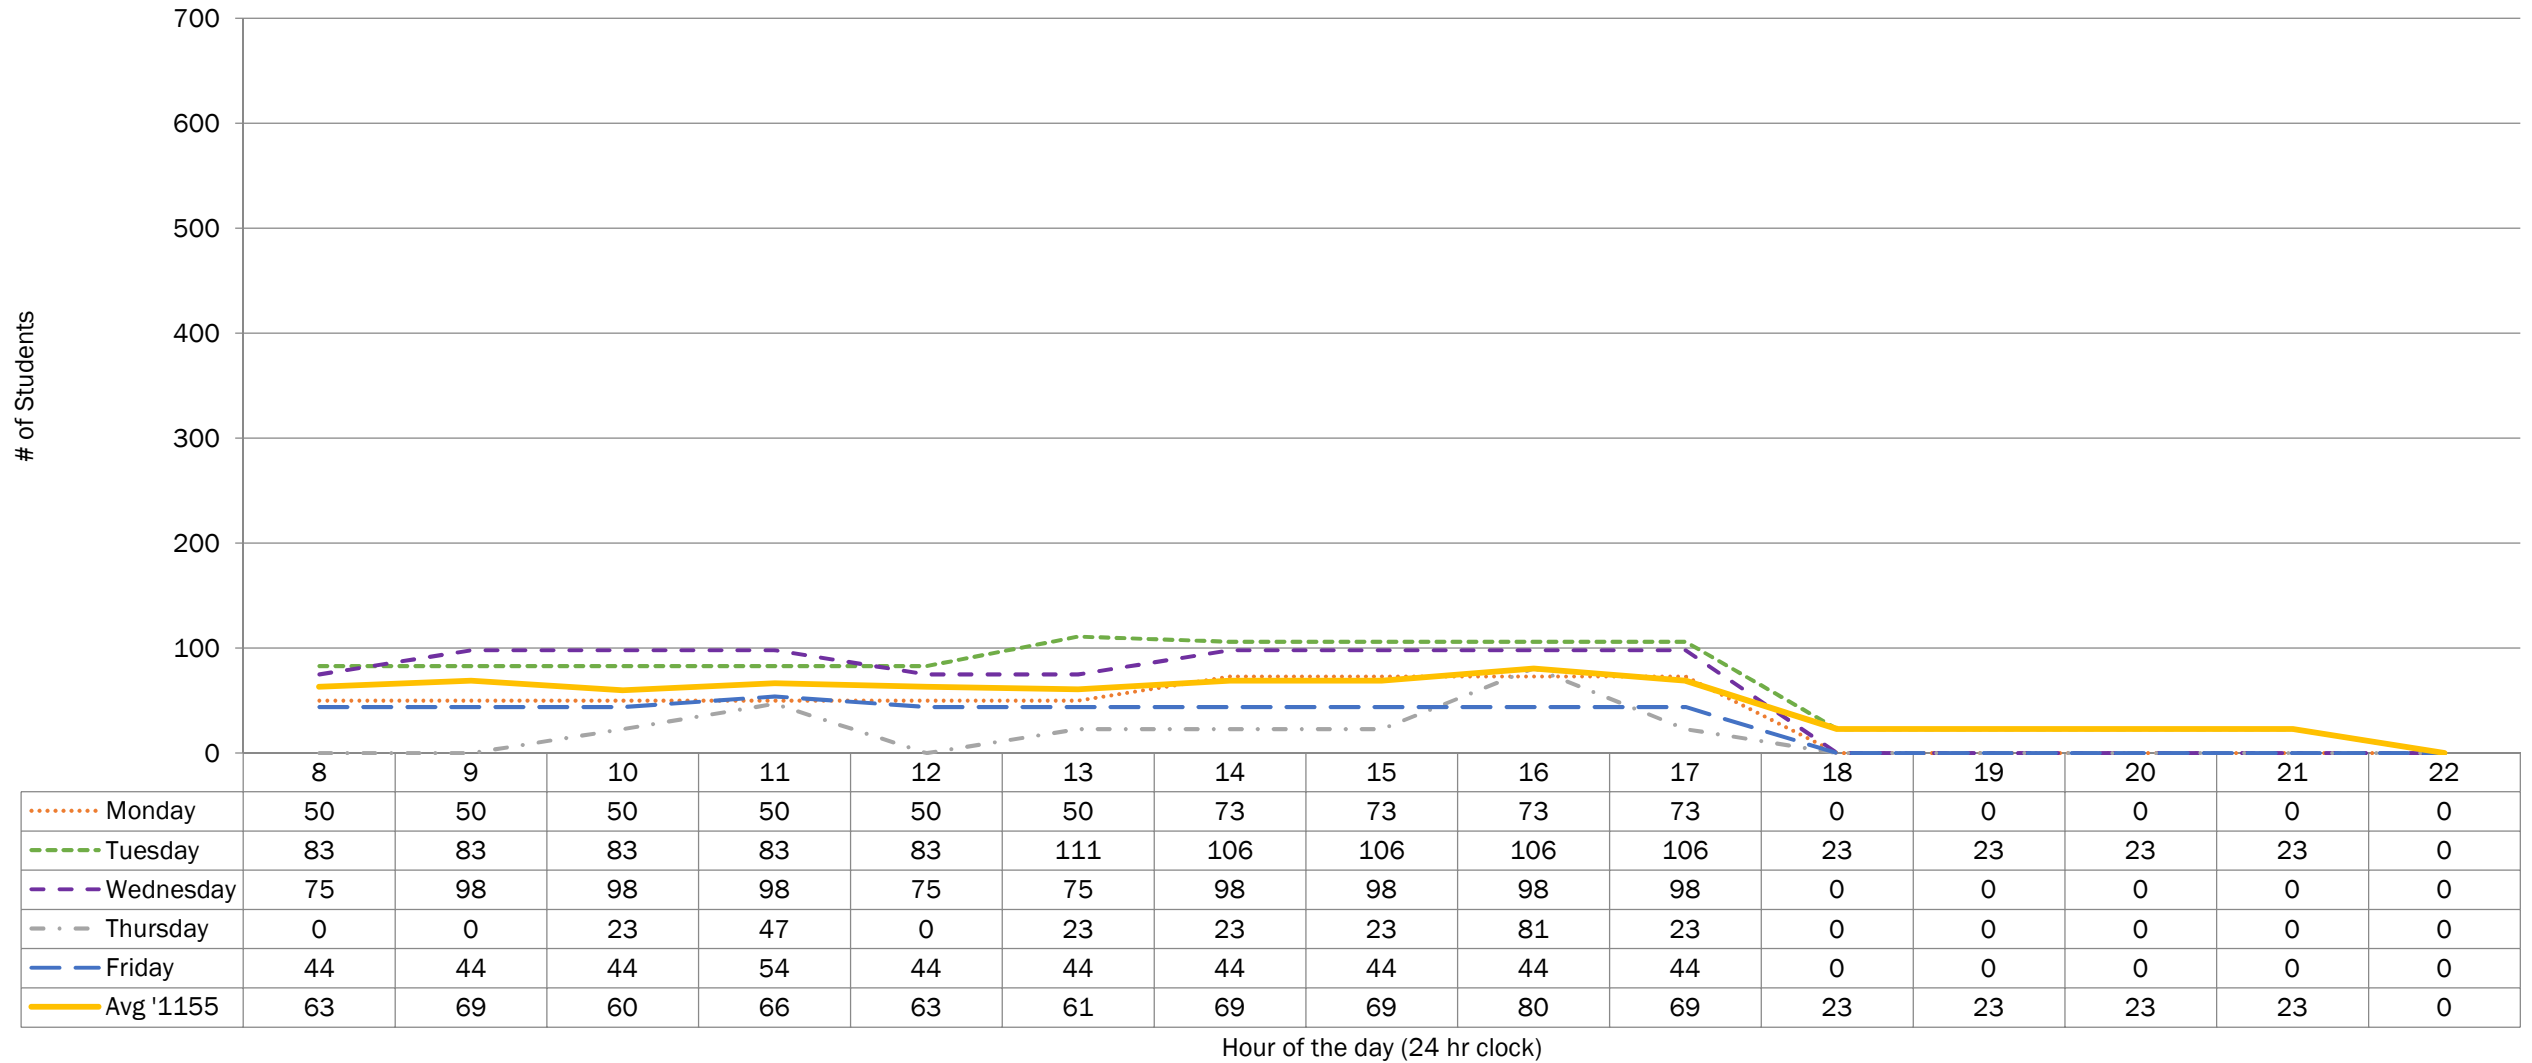

Spring 2015 (1155) Student Activity - Off Campus Week Two Snapshot

Includes Off & PRHC

..... Monday
- - - - Tuesday
- - - - Wednesday
- . - . Thursday
- - - - Friday
———— Avg '1155