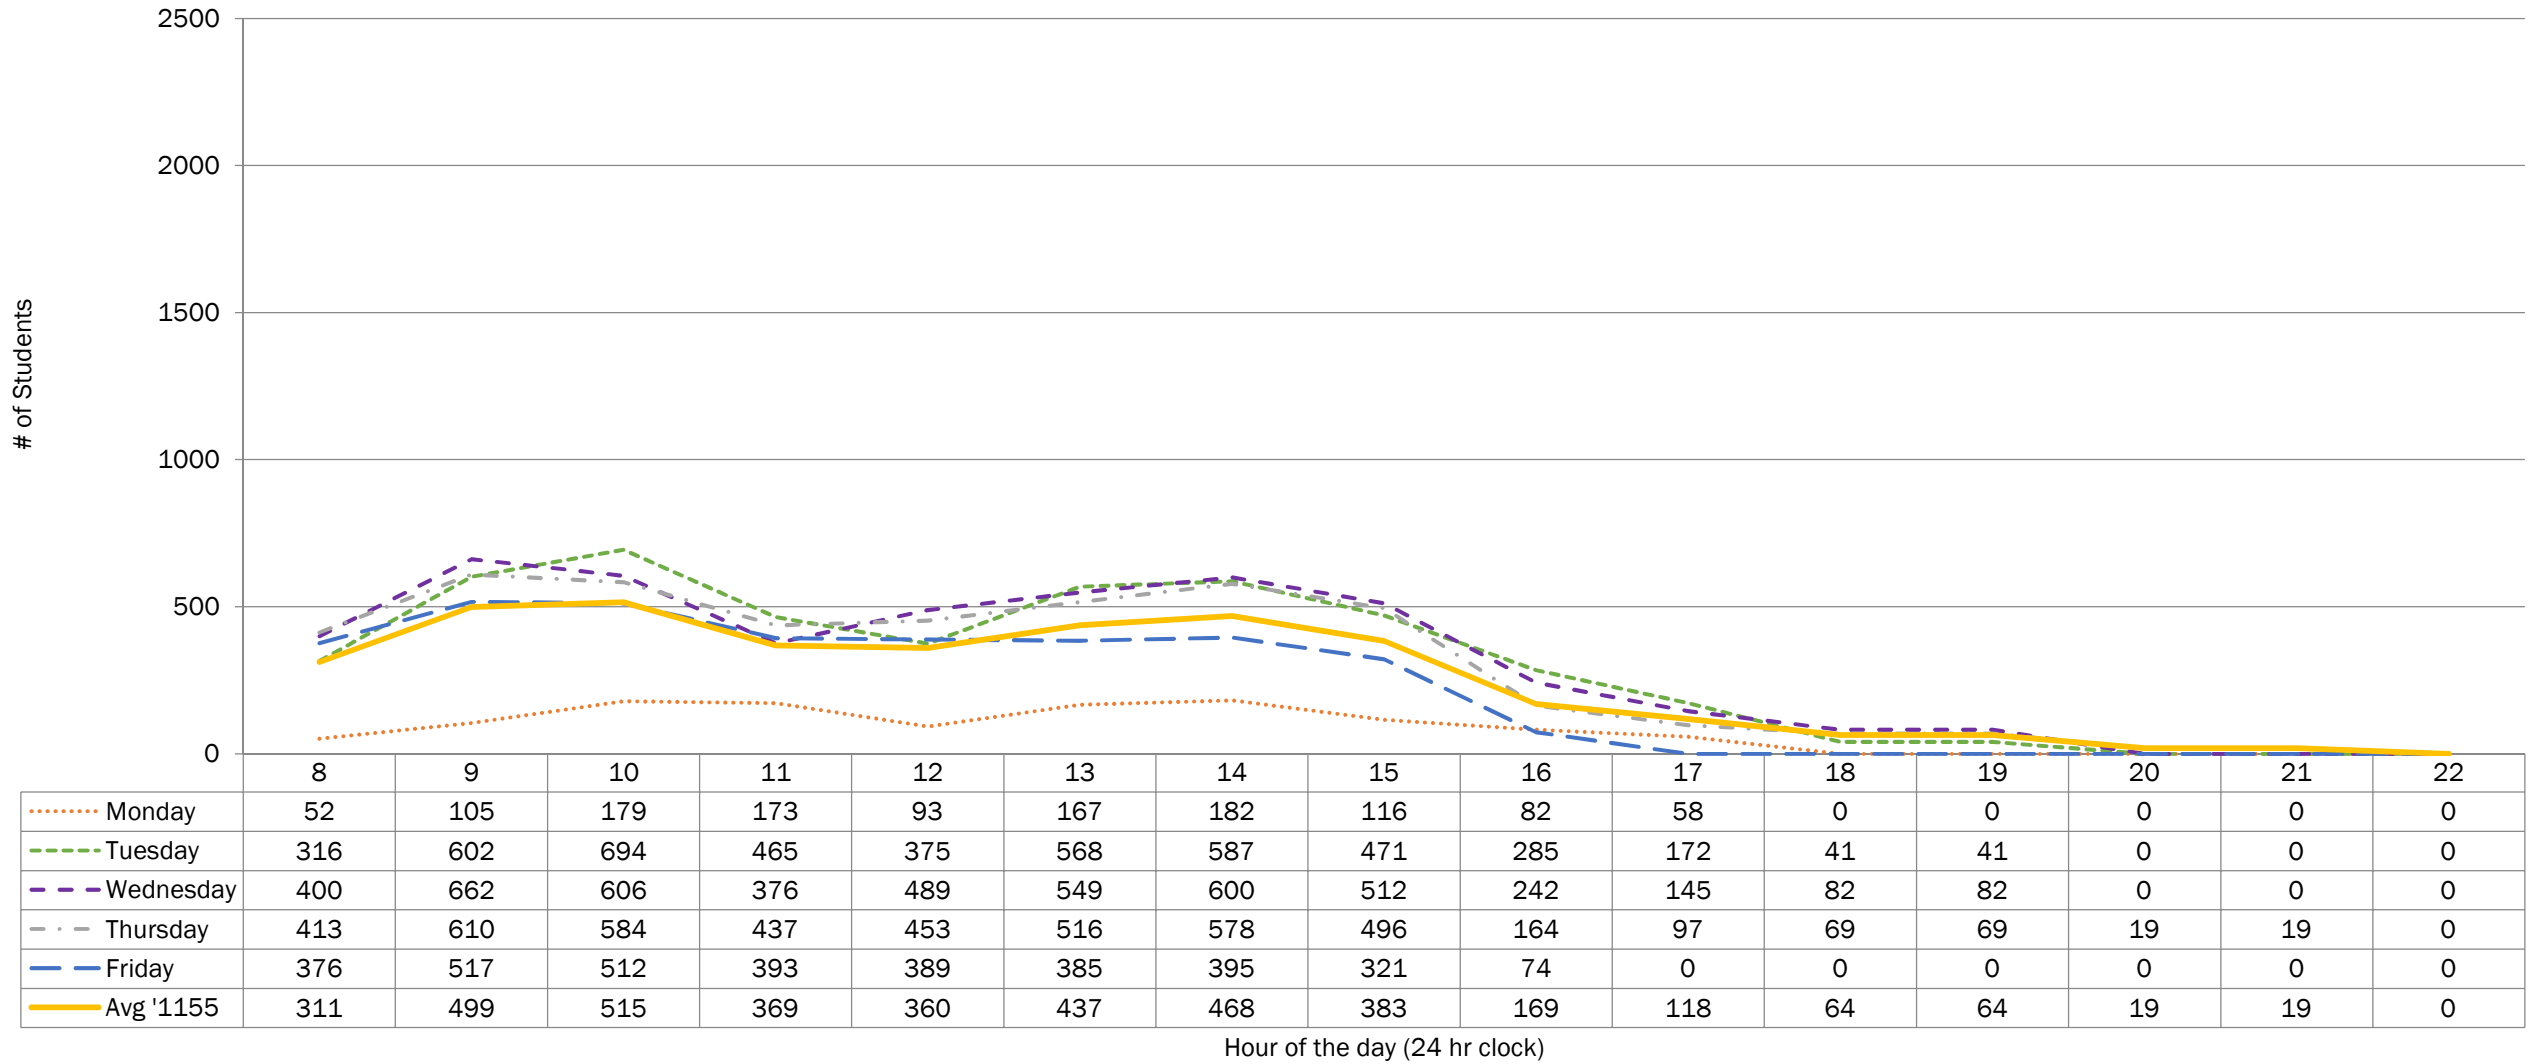

Campus Activity Charts
Spring 2015 (1155) Week Two Snapshot

All Campuses

Student count

Time	Monday	Tuesday	Wednesday	Thursday	Friday	Avg '1155
8	102	497	715	437	483	447
9	226	869	999	745	755	719
10	289	993	943	769	716	742
11	283	684	556	622	574	544
12	160	578	739	535	515	505
13	268	814	914	737	549	656
14	306	882	938	784	559	694
15	212	692	755	675	407	548
16	155	452	420	287	118	286
17	131	293	267	142	44	175
18	6	79	112	91	0	72
19	6	79	90	69	0	61
20	0	23	2	19	0	15
21	0	23	0	19	0	21
22	0	0	0	0	0	0
Avg	179	497	573	424	472	

All Campuses

# of classes

Time	Monday	Tuesday	Wednesday	Thursday	Friday	Avg '1155
8	6	23	33	19	24	21
9	31	62	74	57	58	56
10	33	68	72	56	58	57
11	32	53	55	49	50	48
12	10	37	35	33	26	28
13	25	61	45	59	39	46
14	28	68	48	60	40	49
15	21	48	44	41	30	37
16	7	18	15	14	5	12
17	6	25	7	20	2	12
18	2	18	5	19	0	11
19	2	18	5	17	0	11
20	0	1	0	1	0	1
21	0	1	0	1	0	1
22	0	0	0	0	0	0
Avg	17	36	37	32	33	

Notes: FC_SPACE_UTL_VW - Space Utilization by Program View

Removed columns ACAD_PROG, FC_PRGM_ENRL, SCHEDULED_HRS, FC_PRGM_RM_UTL

Removed activity that began after May 22, 2015

Removed activity that ended before May 22, 2015

Summation of all activity - Sutherland, Frost, Cobourg, Haliburton, Off campuses

Course start time that was not on the hour was rounded down (e.g. 8:20 to 8:00)

Course end time that was not on the hour was rounded up (e.g. 8:20 to 9:00)

Top 10% indicated by red cells and text

Avg. '1155 column Top 10% indicated by yellow cells and text

Does not include courses lists in the 'Sched. of Class data missing' tab

Does not include Facilities one off room bookings

Concurrent room bookings included (marginally inflates student count)

Spring 2015 (1155) Student Activity - Sutherland Campus

Week Two Snapshot

Includes Brealey, Wellness, & KTTC)

..... Monday
- - - - Tuesday
- - - - Wednesday
- - - - Thursday
- - - - Friday
———— Avg '1155