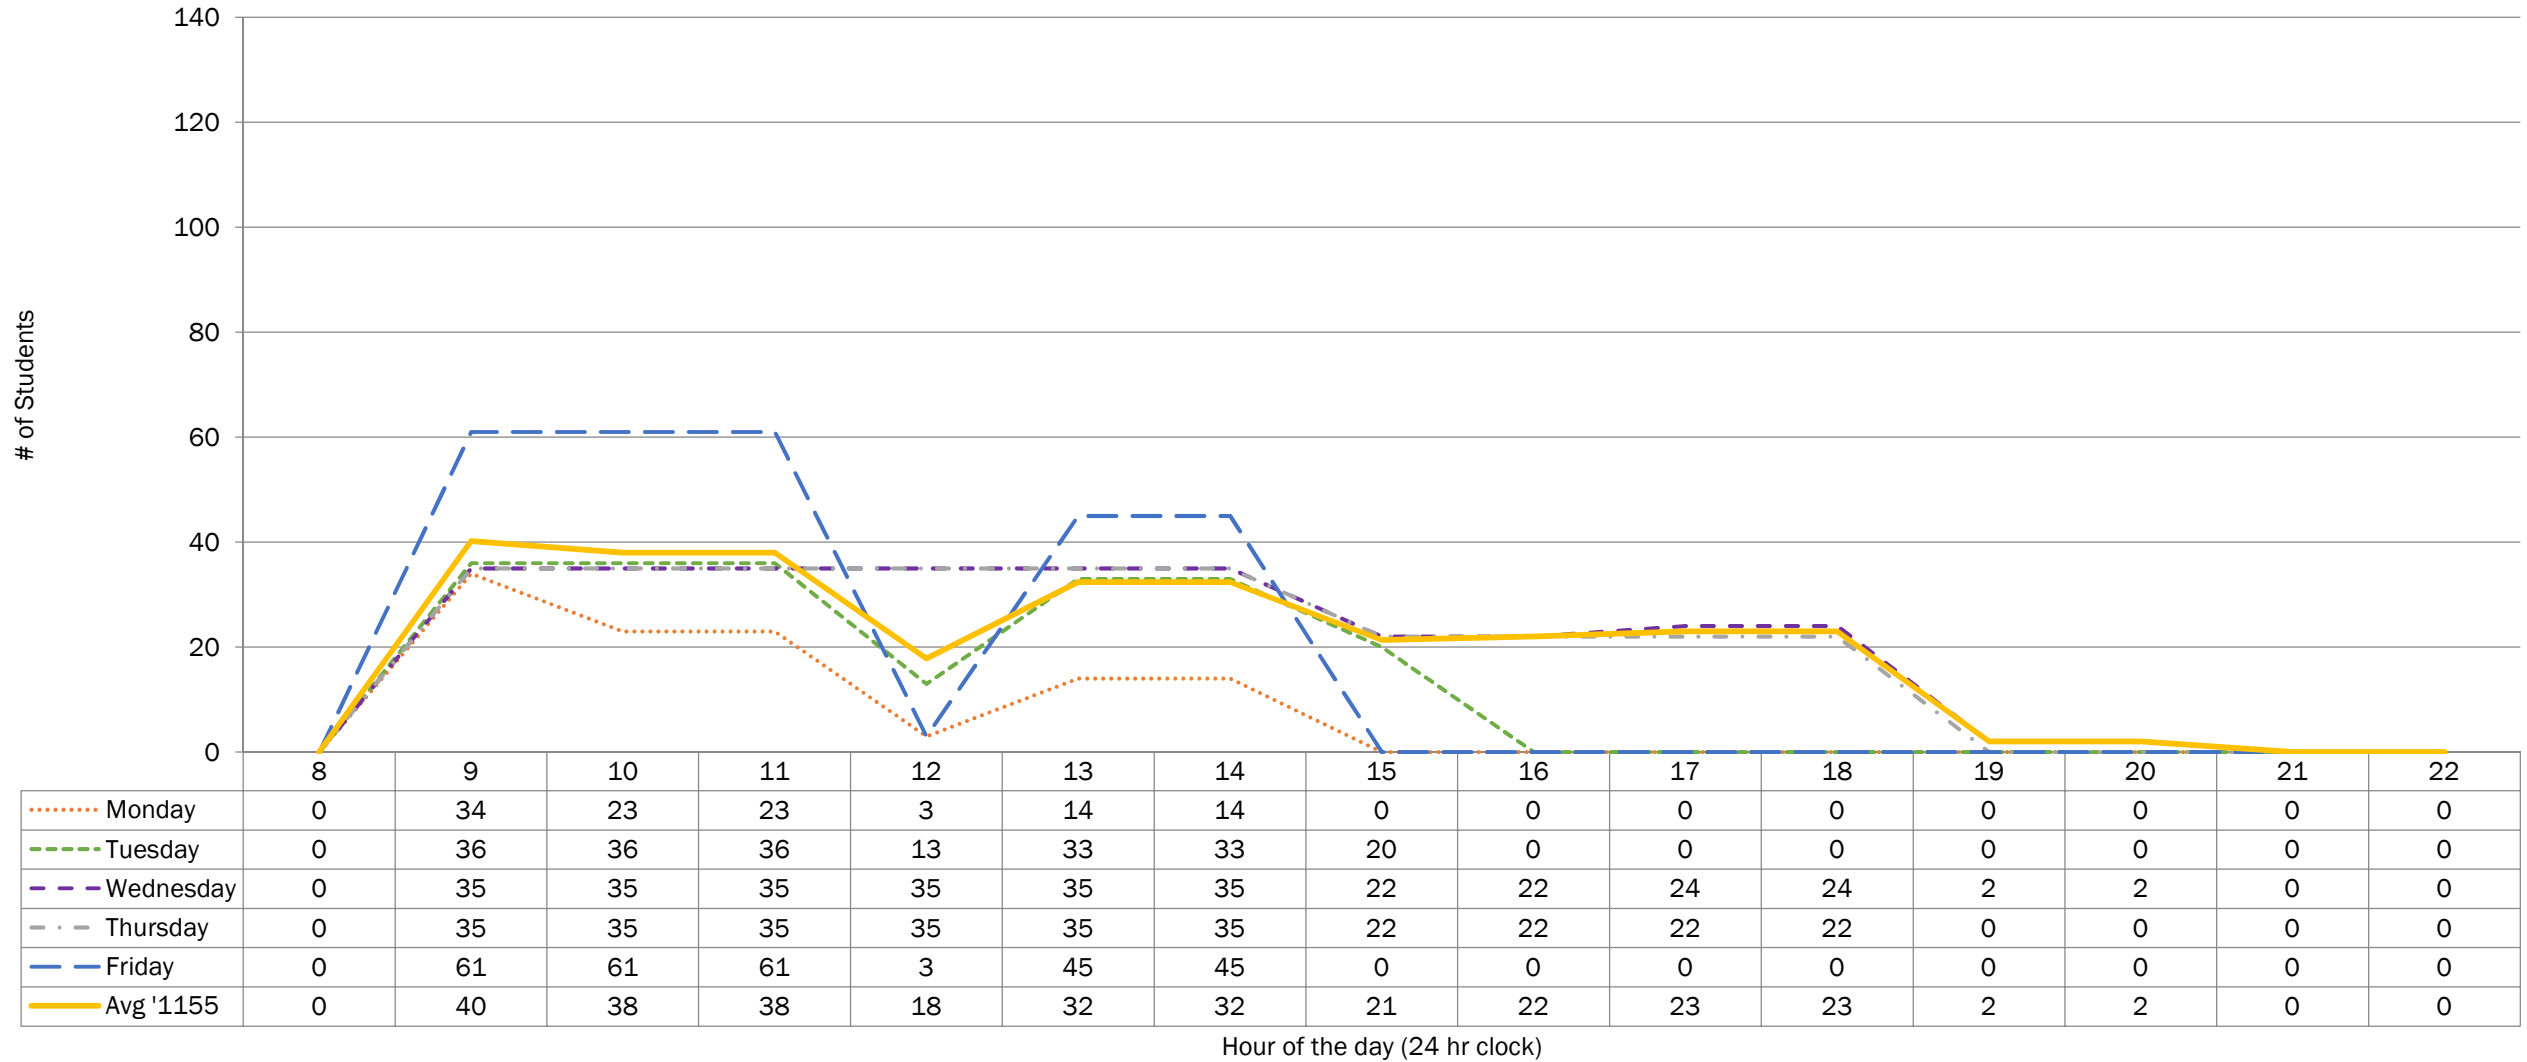

Spring 2015 (1155) Student Activity - Cobourg Campus

Week Two Snapshot

Includes Cobourg

..... Monday
- - - - Tuesday
- - - - Wednesday
- . - . Thursday
- - - - Friday
———— Avg '1155