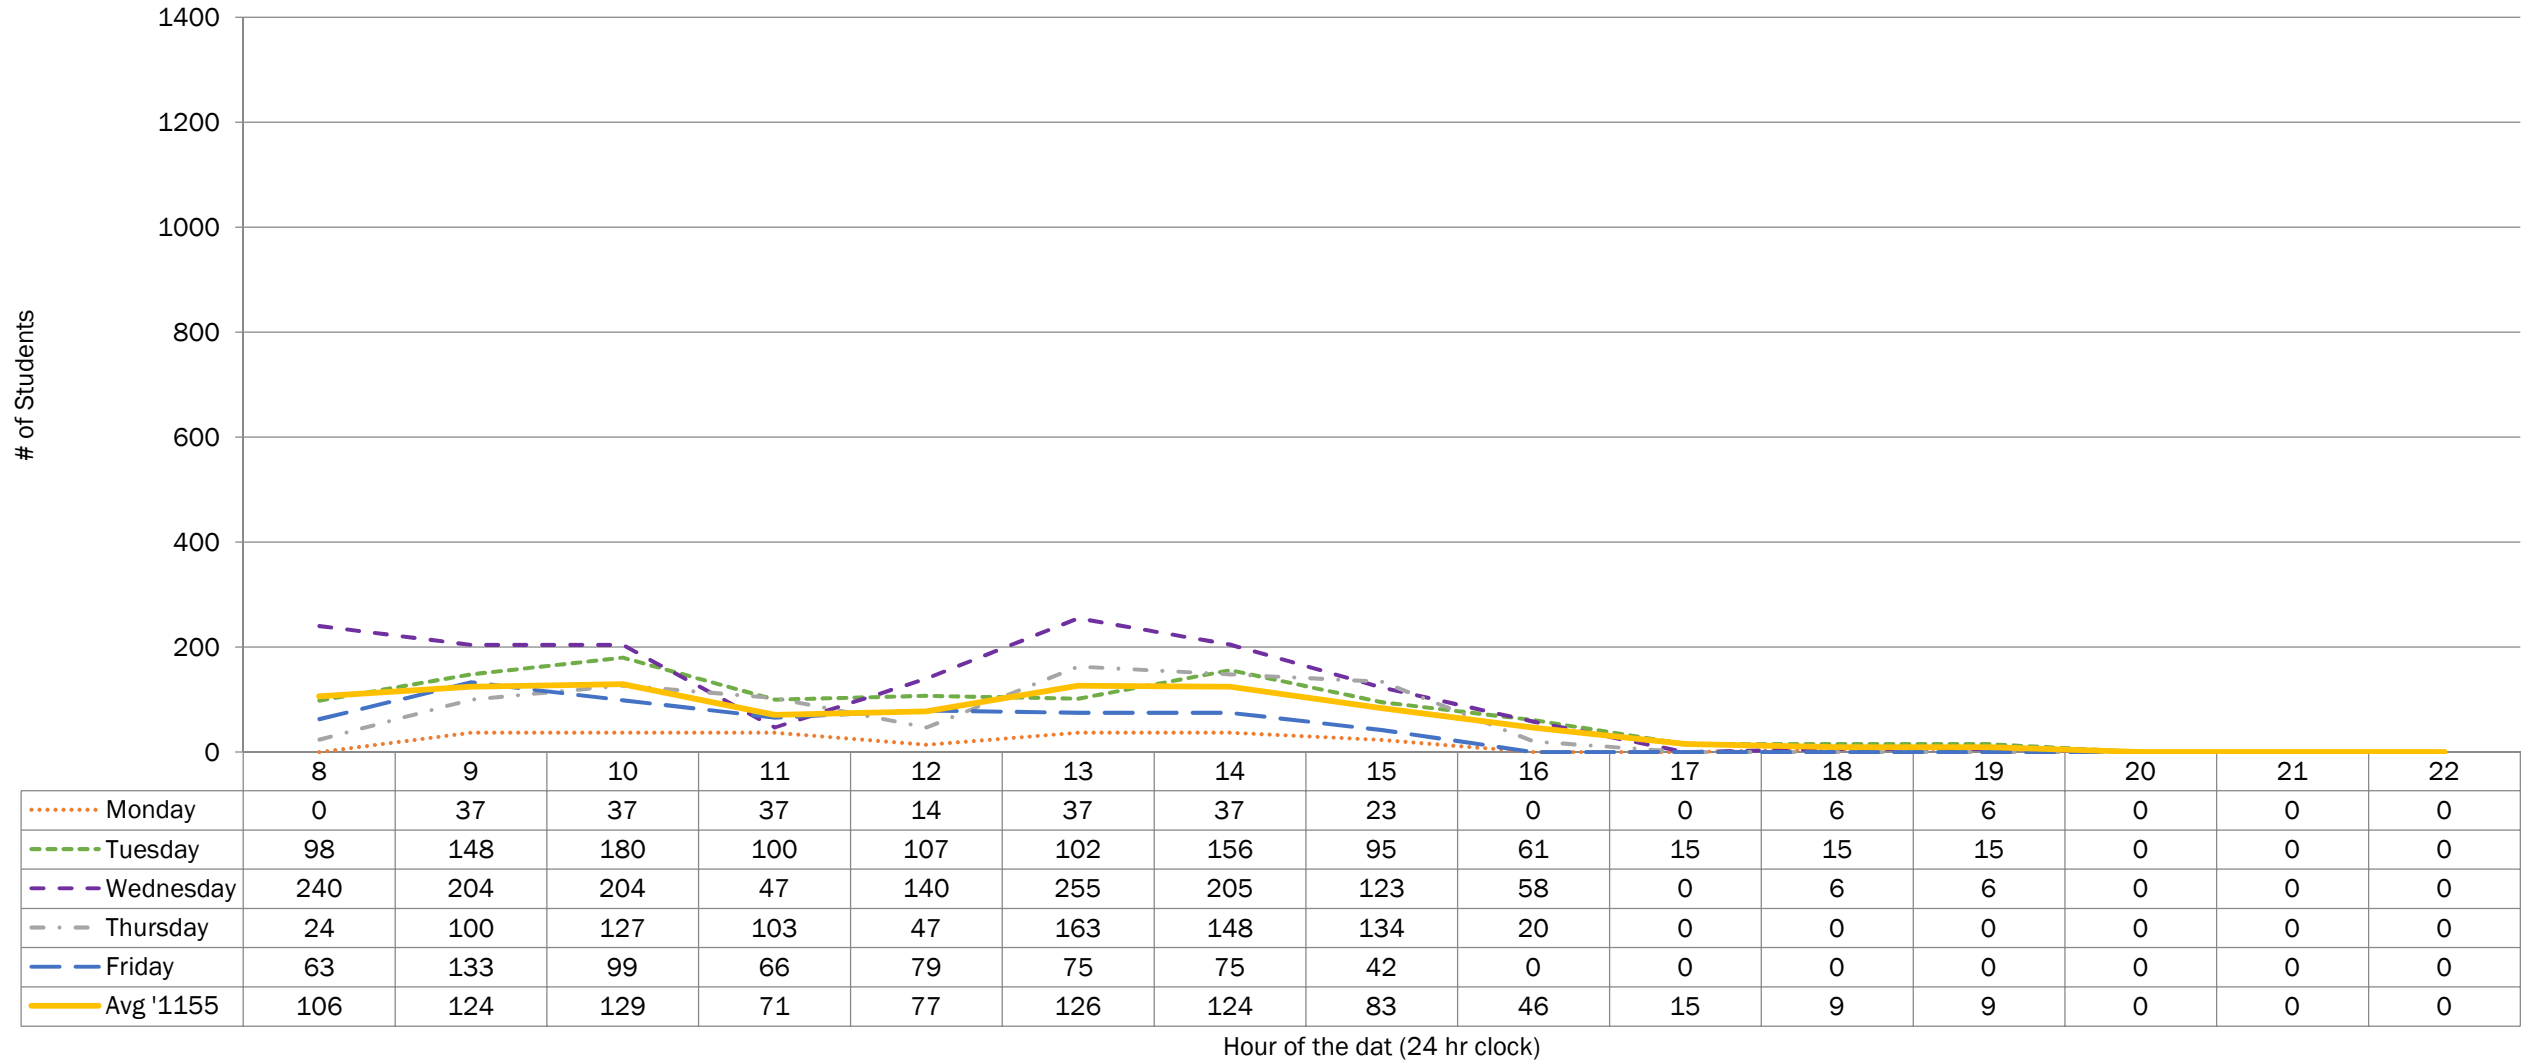

Spring 2015 (1155) Student Activity - Frost Campus Week Two Snapshot

Includes Frost, Heavy Equipment, Law & Arbour, Fieldhouse, & Resource Drilling

..... Monday
- - - - Tuesday
- - - - Wednesday
- . - . Thursday
- - - - Friday
———— Avg '1155