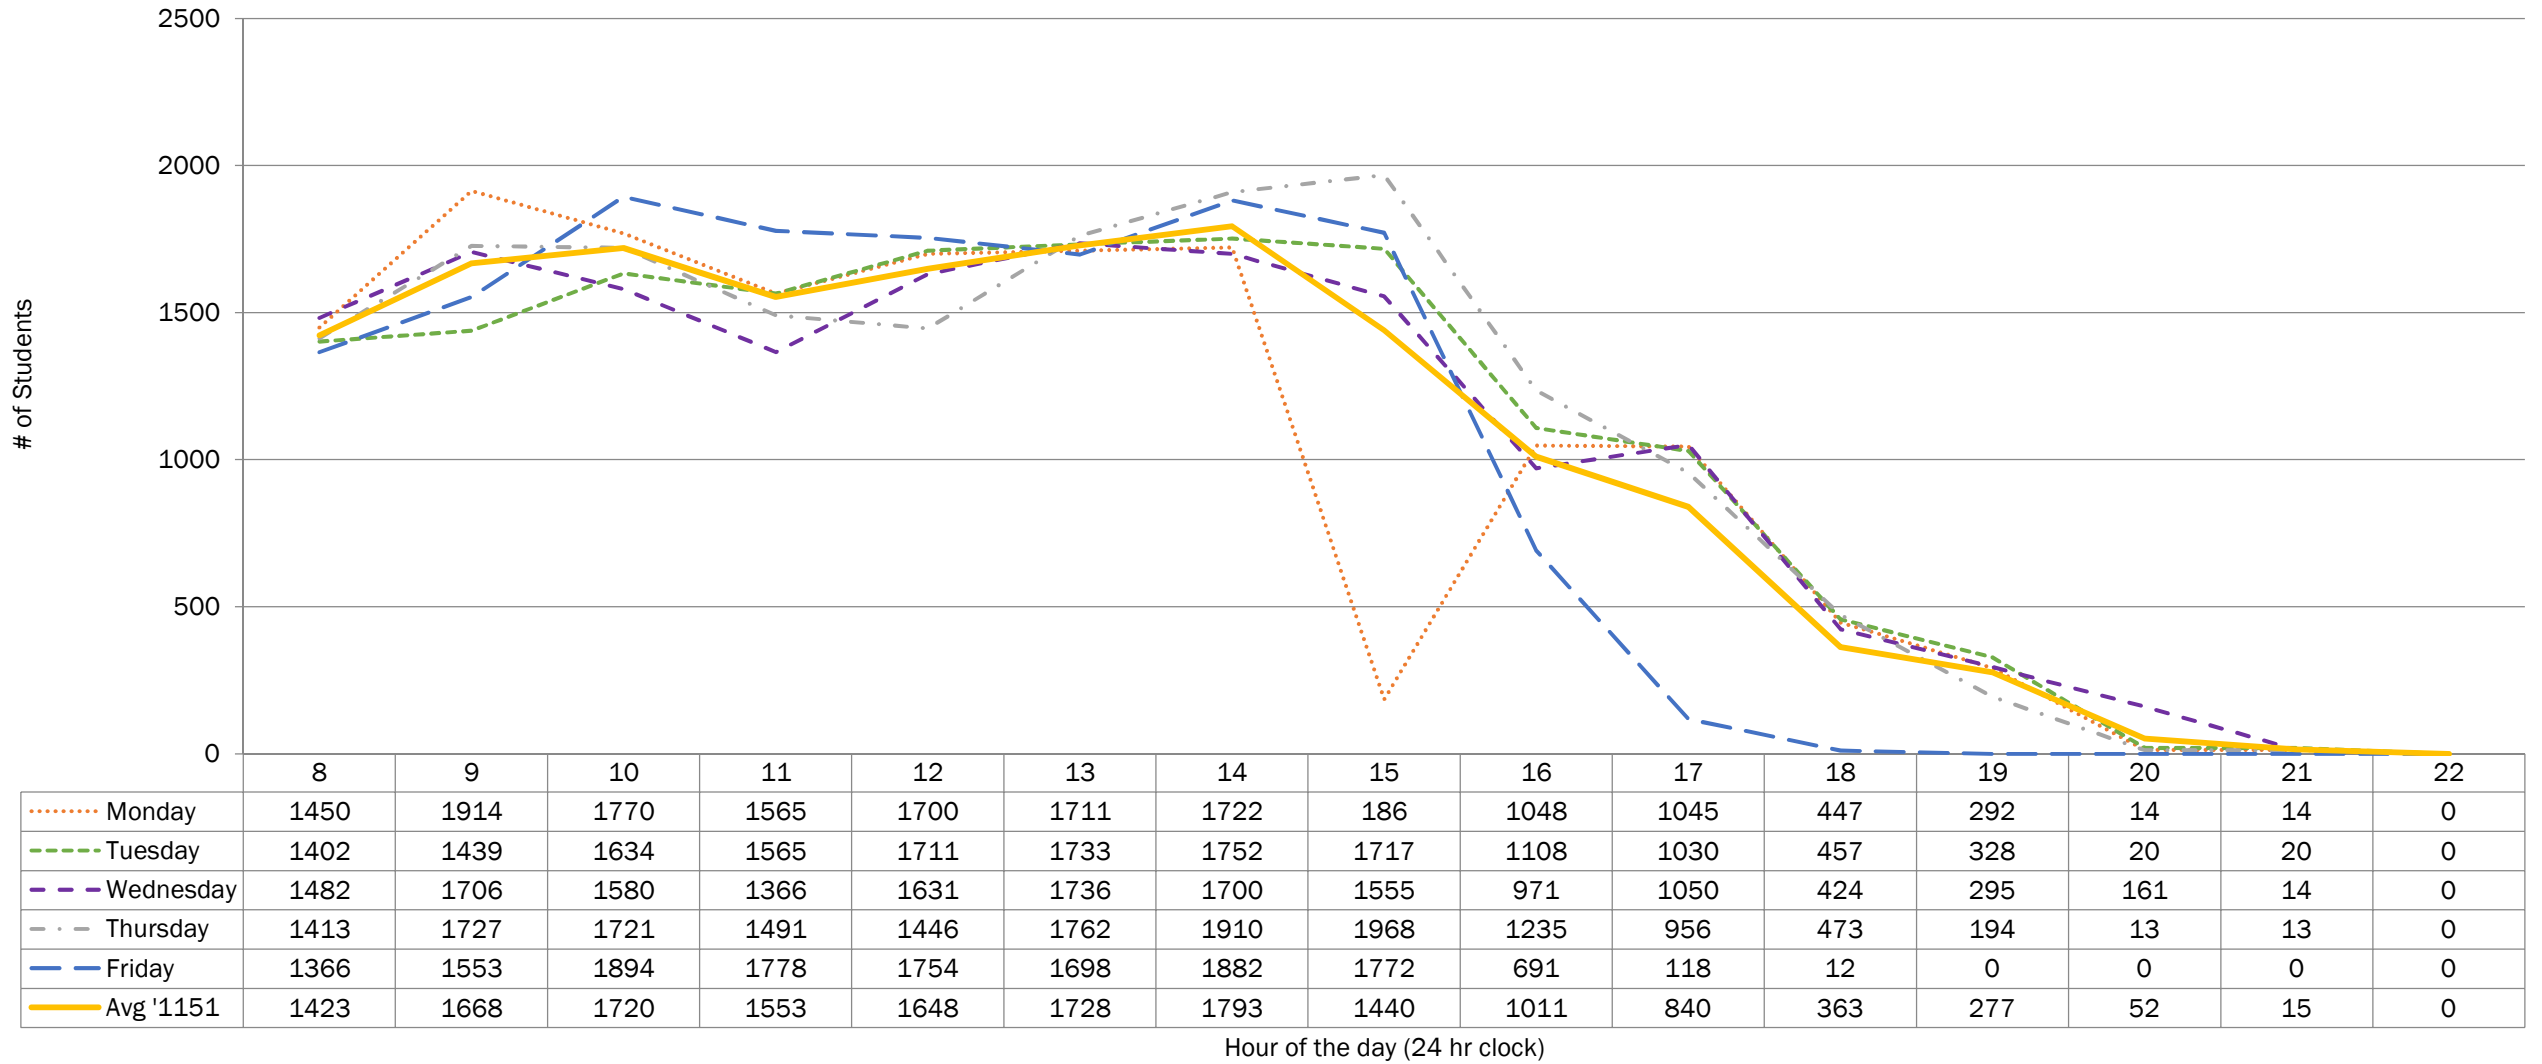

Top 10% indicated by red cells and text

Avg. '1151 column Top 10% indicated by yellow cells and text

Does not include courses lists in the 'Sched. of Class data missing' tab

Does not include Facilities one off room bookings

Concurrent room bookings included (marginally inflates student count)

Winter 2015 (1151) Student Activity - Sutherland Campus Week Two Snapshot

Includes Brealey, Wellness, & KTTC)

..... Monday
 - - - Tuesday
 - - - Wednesday
 - - - Thursday
 - - - Friday
 ——— Avg '1151