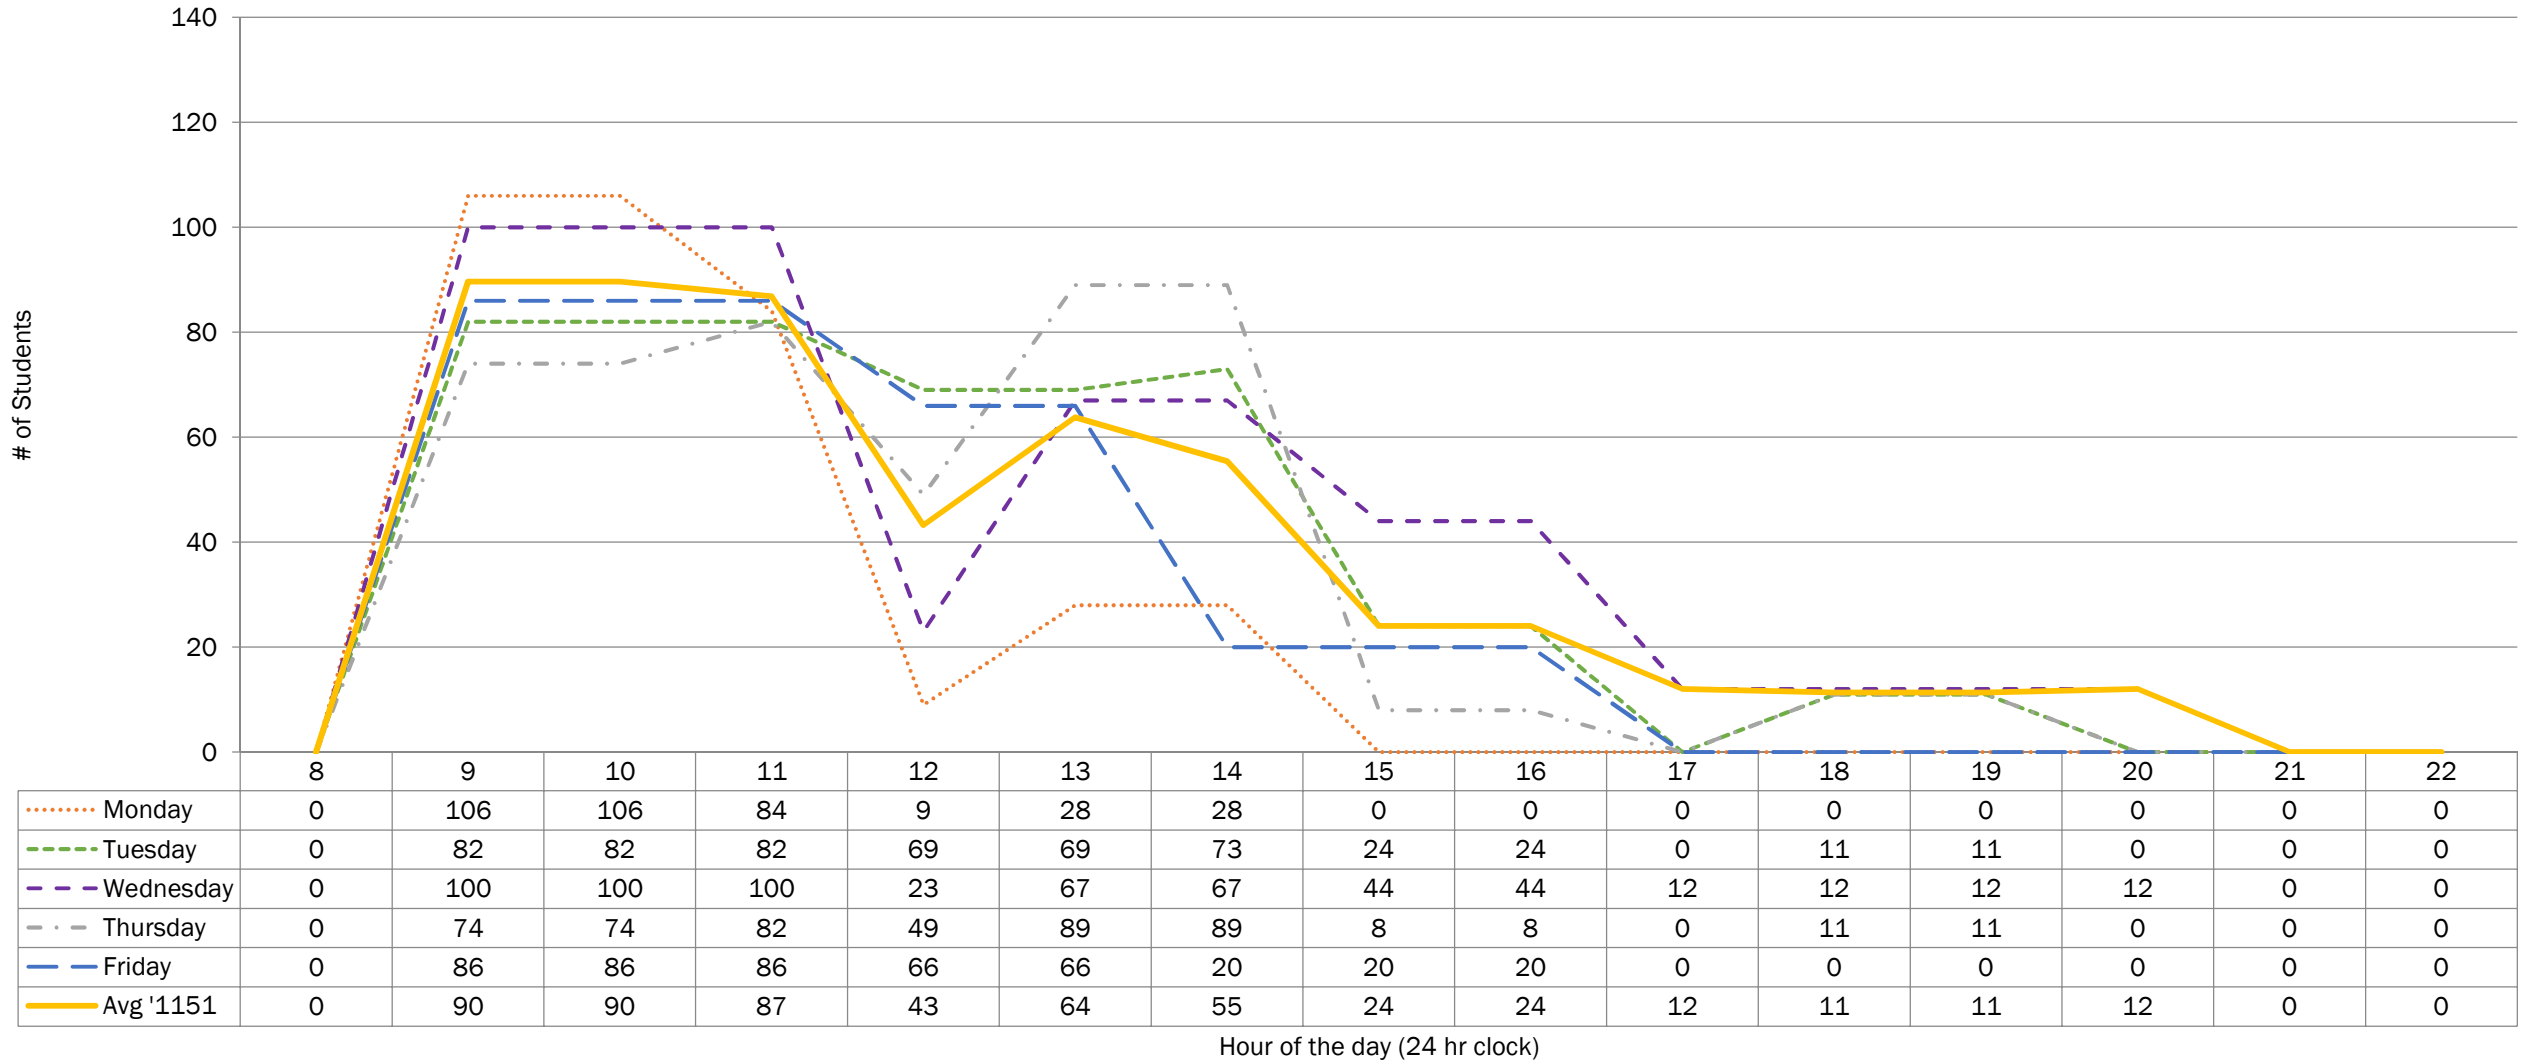

Winter 2015 (1151) Student Activity - Cobourg Campus

Week Two Snapshot

Includes Cobourg

..... Monday
- - - - Tuesday
- - - - Wednesday
- - - - Thursday
- - - - Friday
——— Avg '1151