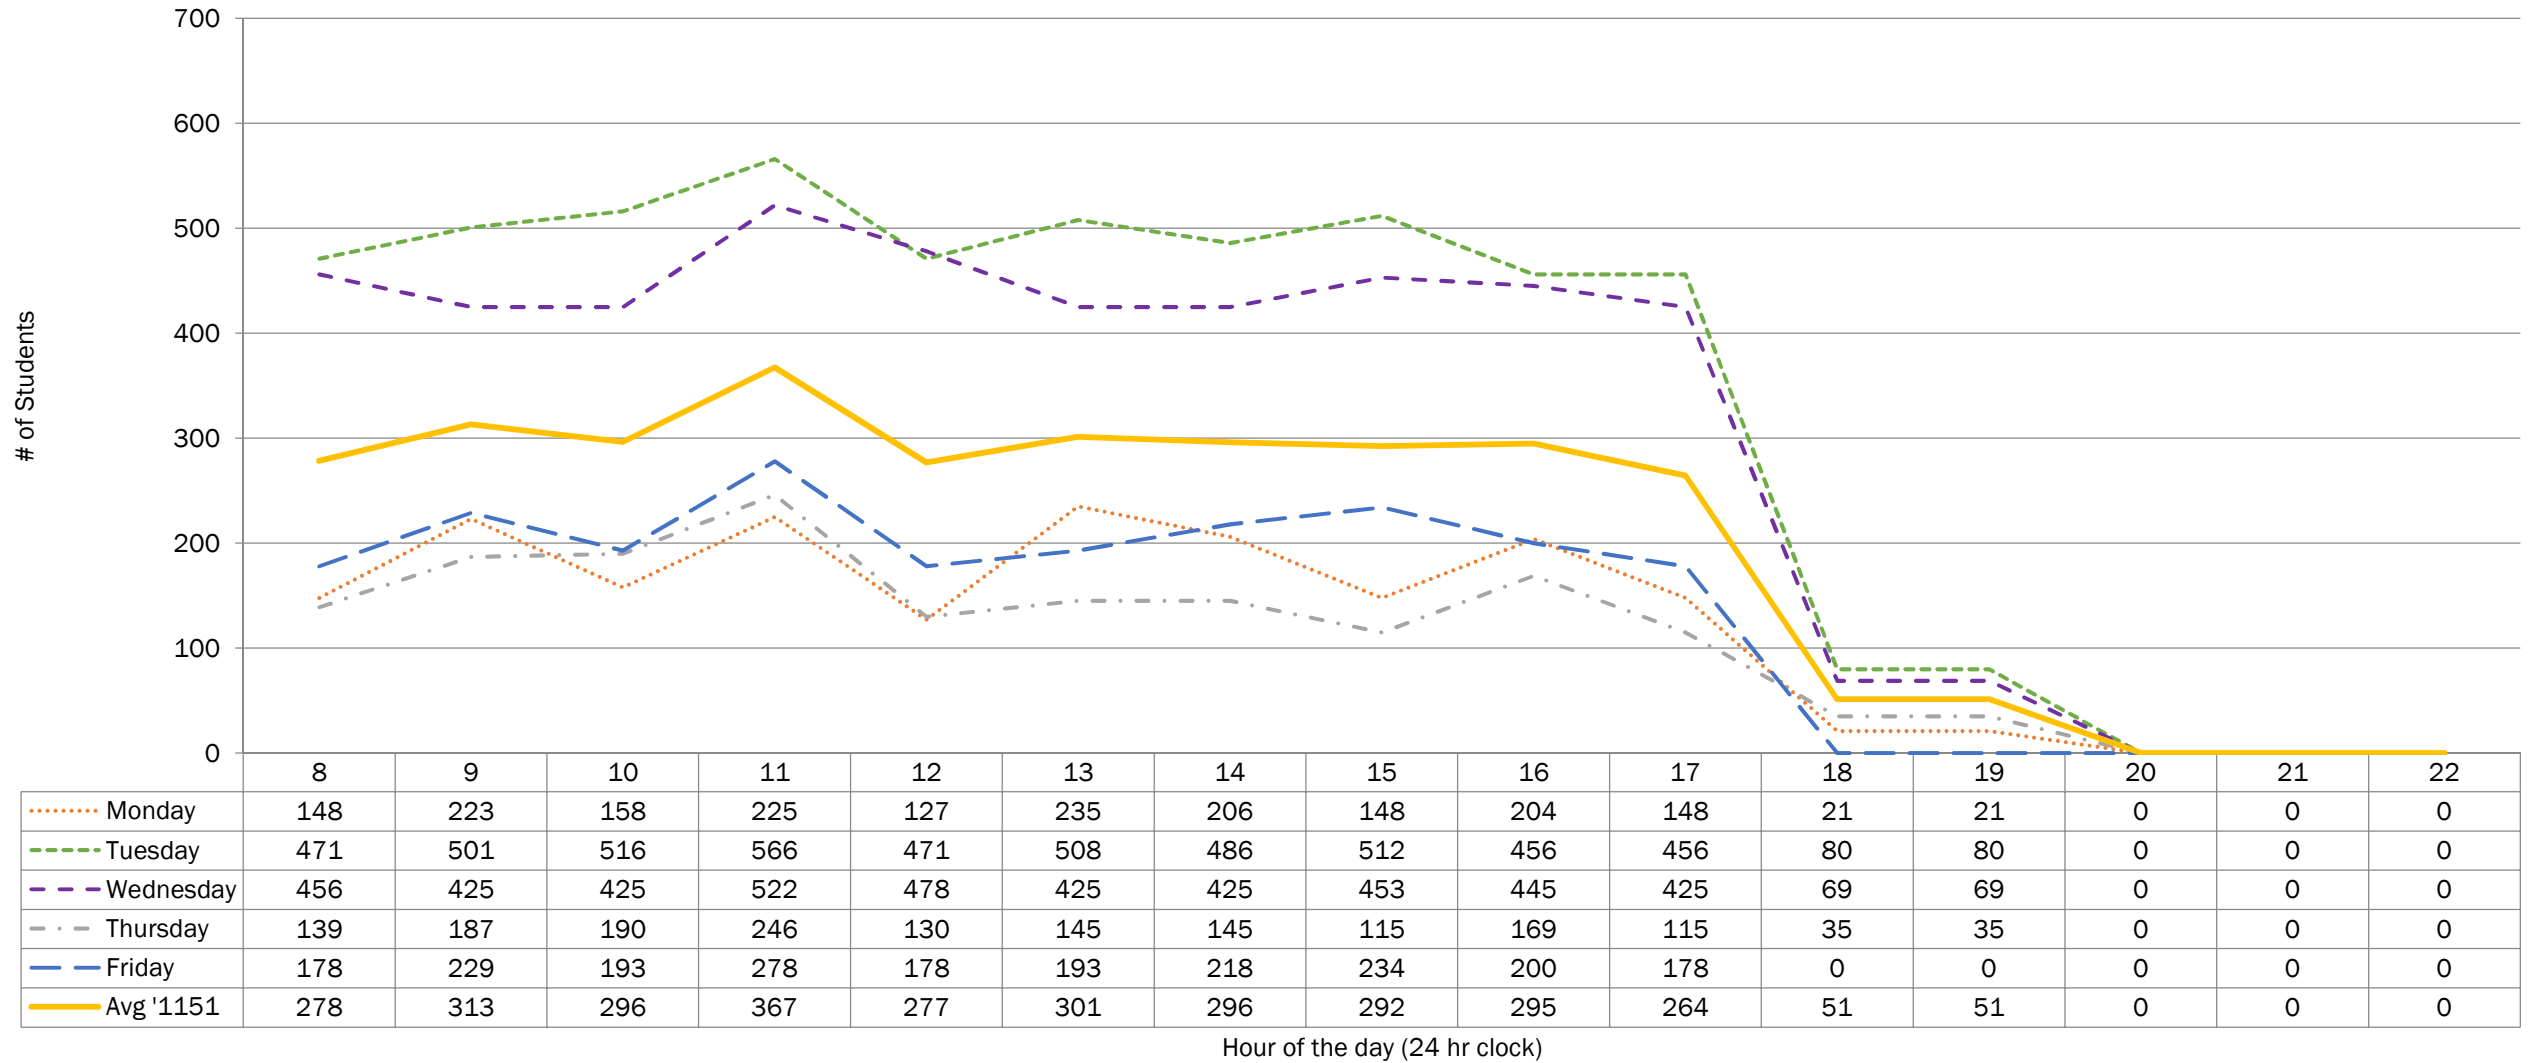

Winter 2015 (1151) Student Activity - Off Campus Week Two Snapshot

Includes Off, PRHC, PTBO Museum, & Trent

..... Monday
- - - - Tuesday
- - - - Wednesday
- . - . Thursday
- - - - Friday
———— Avg '1151