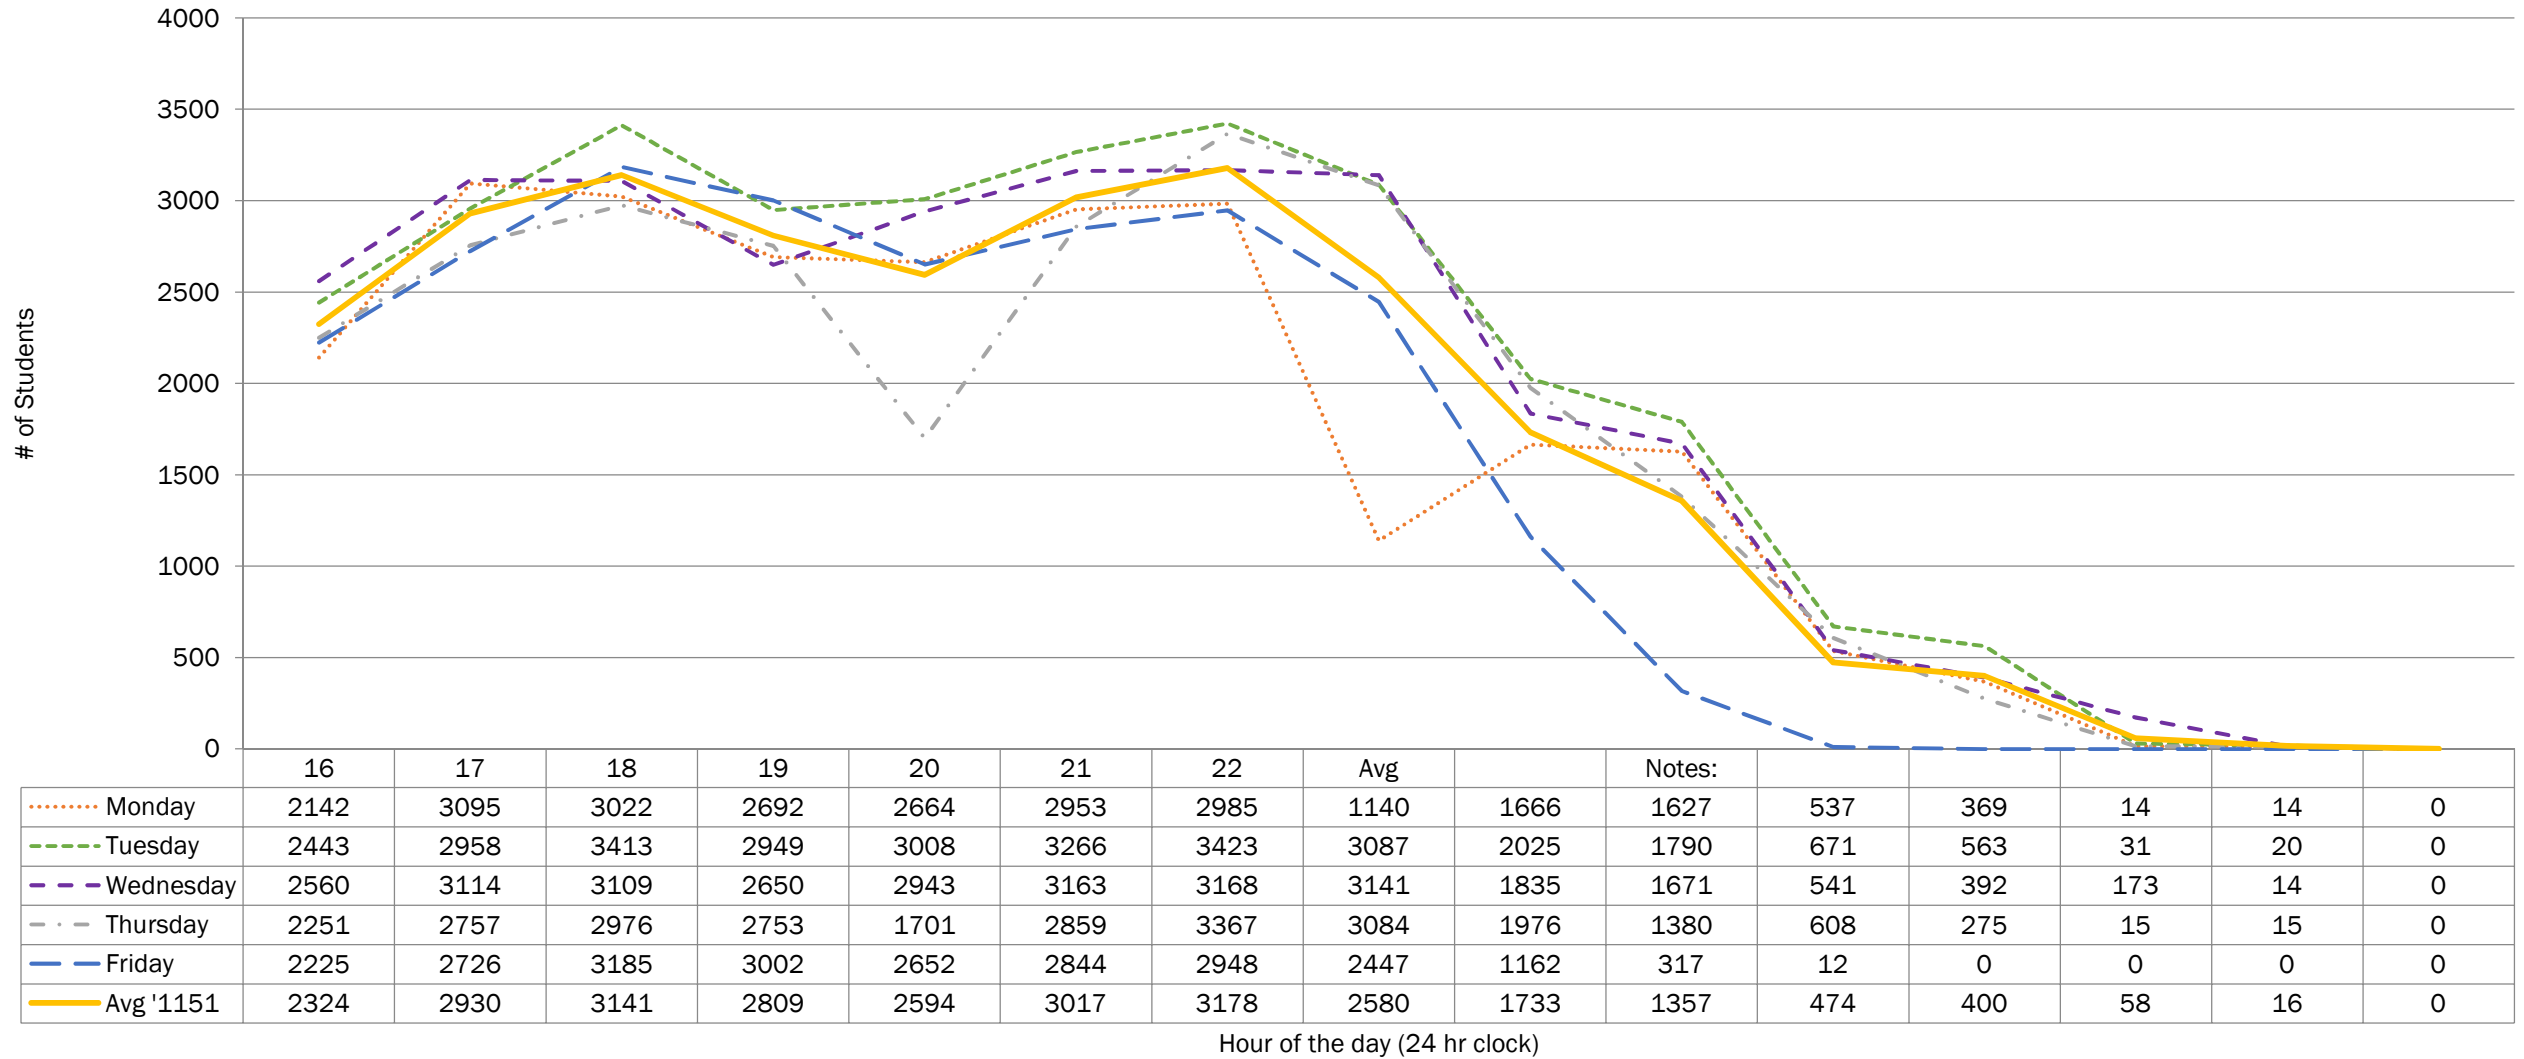

Winter 2015 (1151) Student Activity - All Campuses Week Two Snapshot

Sutherland, Frost, Cobourg, Haliburton, & Off

..... Monday
- - - - Tuesday
- - - - Wednesday
- . - . Thursday
- - - - Friday
———— Avg '1151