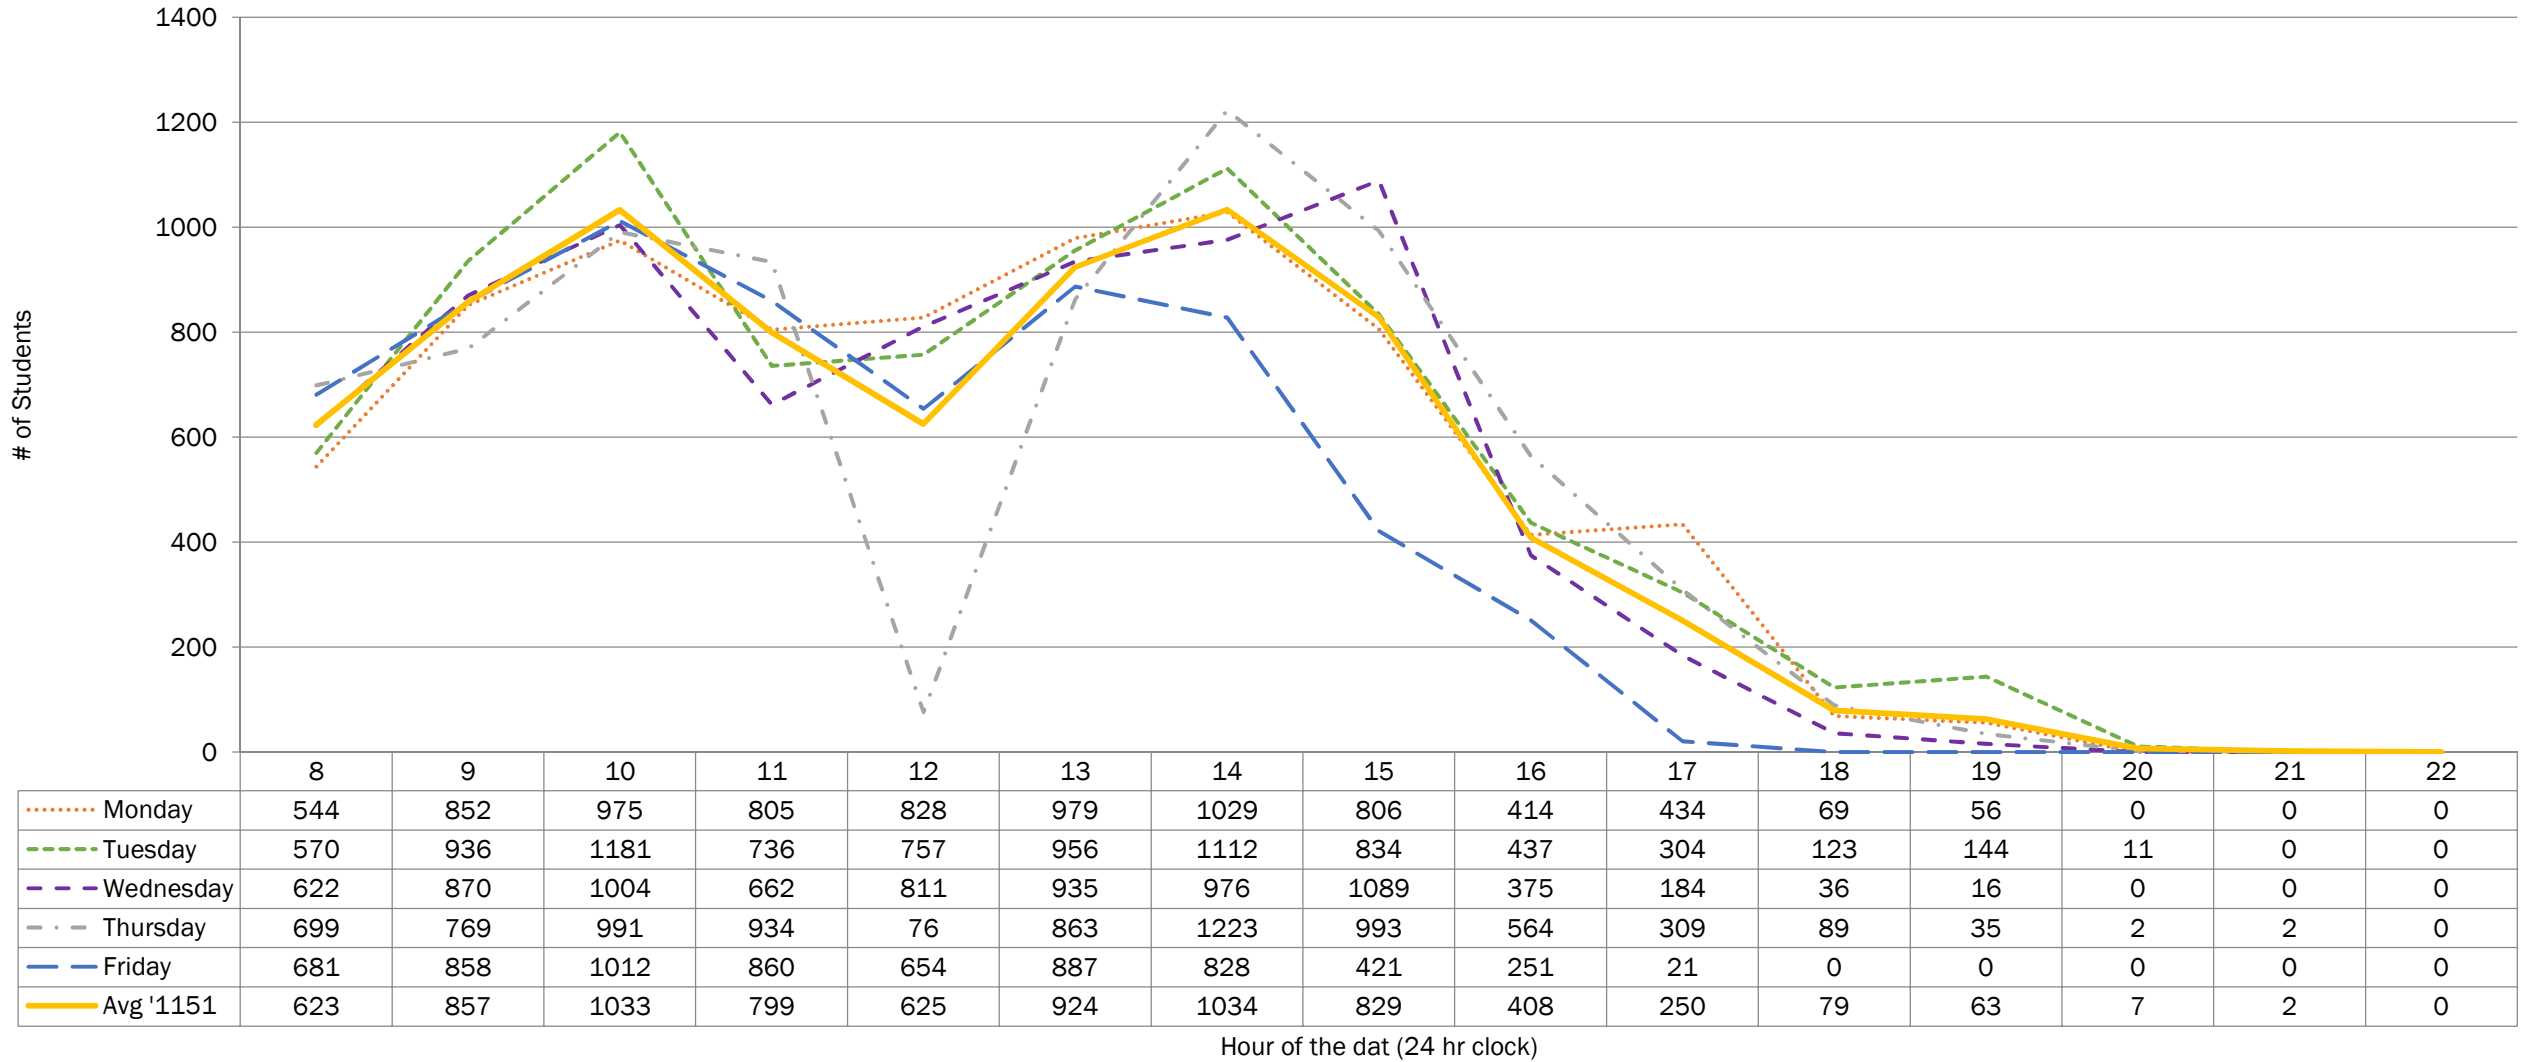

Winter 2015 (1151) Student Activity - Frost Campus Week Two Snapshot

Includes Frost, Heavy Equipment, Law & Arbour, Fieldhouse, & Resource Drilling

..... Monday
- - - - Tuesday
- - - - Wednesday
- . - . Thursday
- - - - Friday
———— Avg '1151