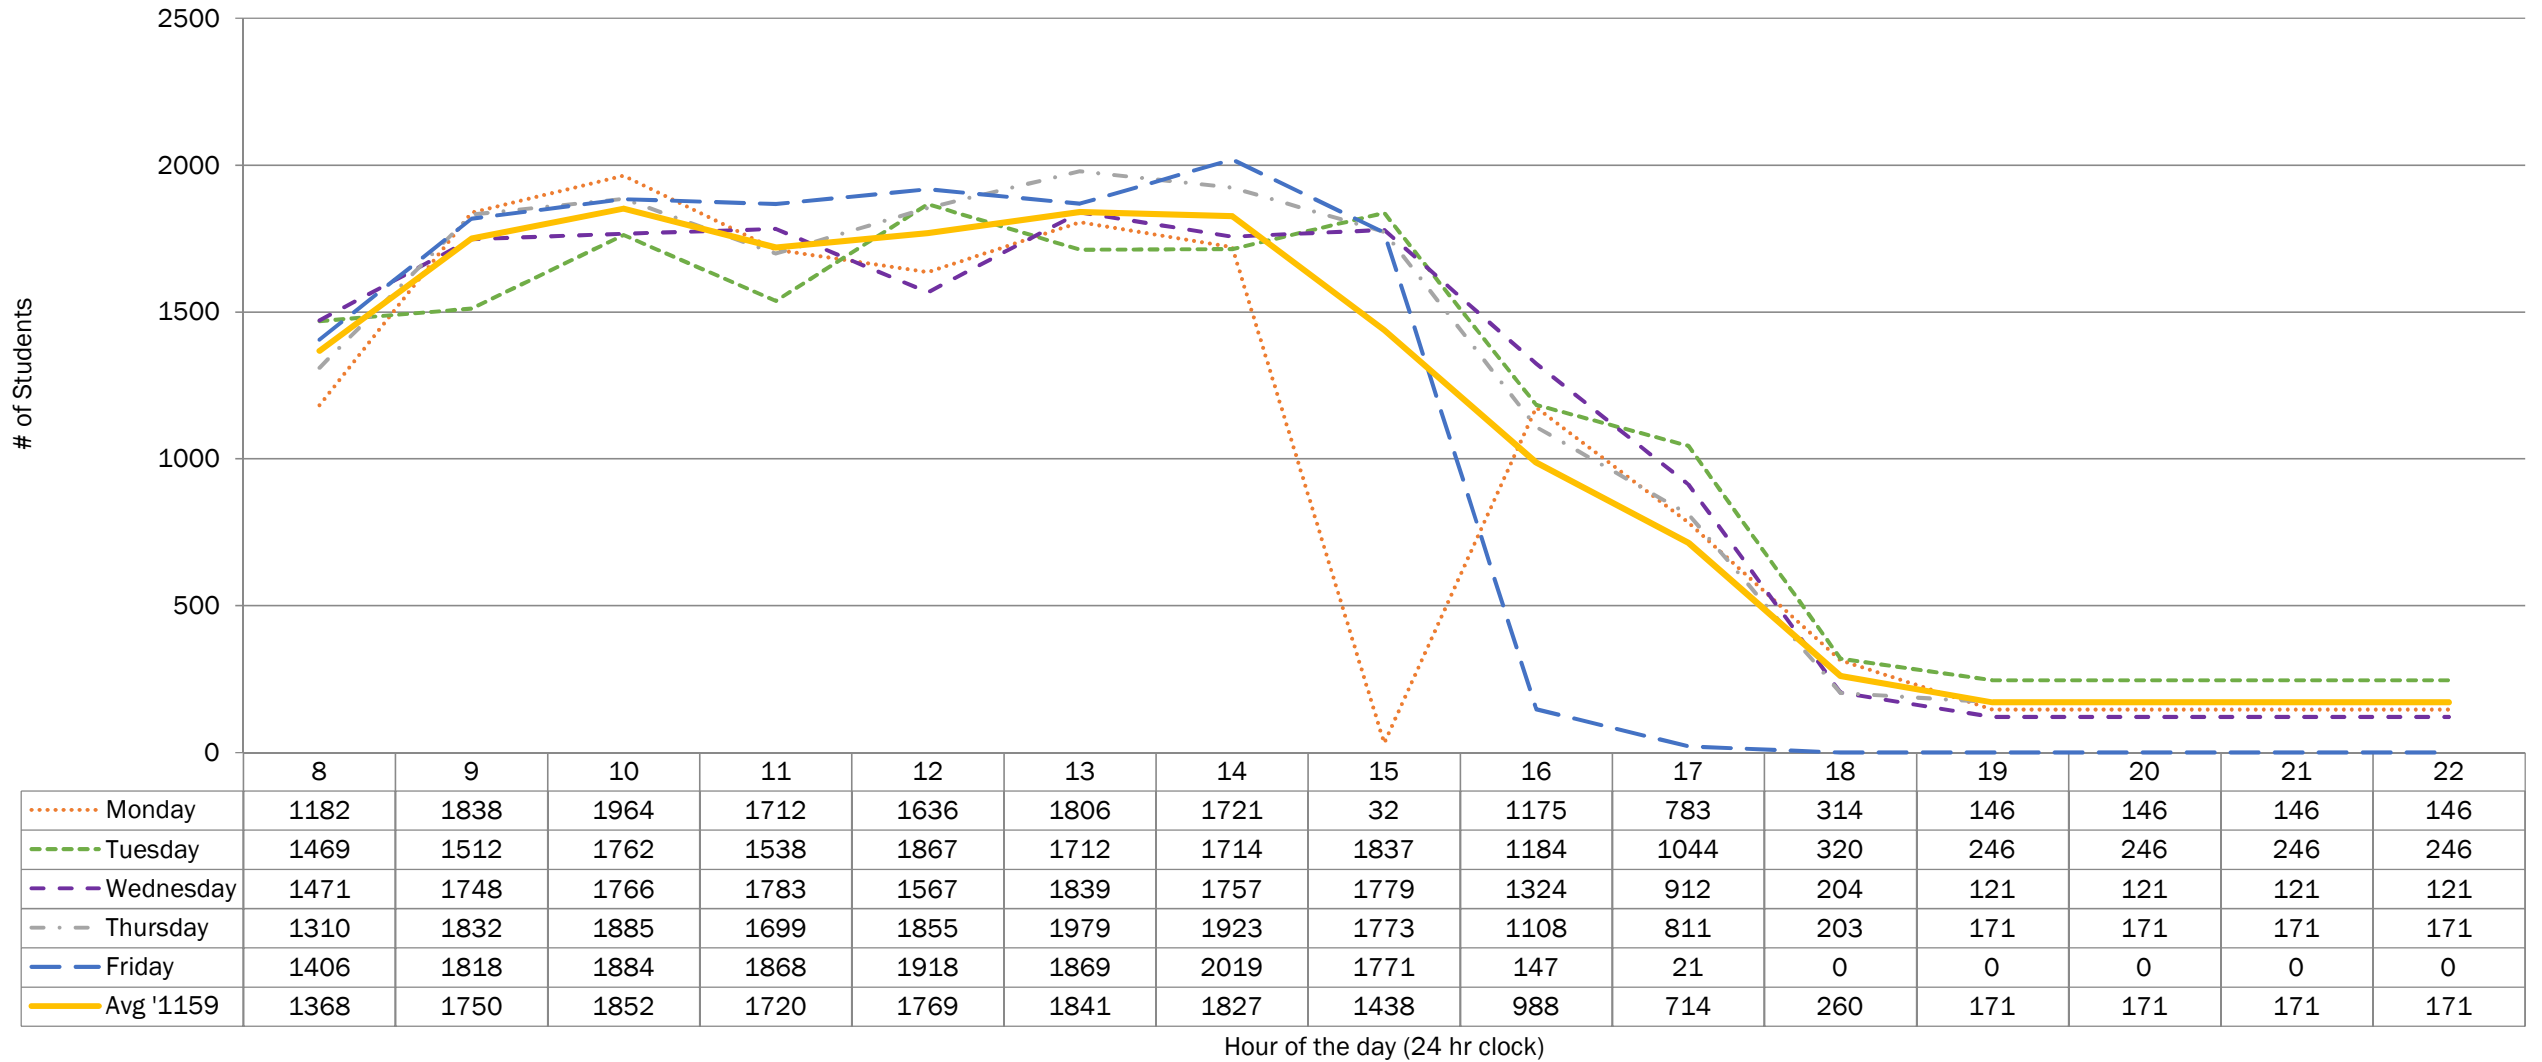

Campus Activity Charts
Fall 2015 (1159) Week Two Snapshot

All Campuses

Student count

Time	Monday	Tuesday	Wednesday	Thursday	Friday	Avg '1159
8	1802	2444	2449	2203	2335	2247
9	2791	2853	2982	3180	3061	2973
10	3078	3229	2922	3201	3079	3102
11	2789	2794	2880	3033	2773	2854
12	2584	2885	2754	2011	2879	2623
13	2864	2769	3056	3030	3057	2955
14	2964	2902	3128	2994	2944	2986
15	954	2820	2937	2826	2417	2391
16	1666	1836	1756	1744	407	1482
17	1159	1477	1431	1097	167	1066
18	476	500	330	329	7	328
19	291	397	129	251	7	215
20	291	397	129	251	7	215
21	291	397	129	251	7	215
22	591	397	129	251	7	275
Avg	1639	1873	1809	1777	1544	

All Campuses

# of classes

Time	Monday	Tuesday	Wednesday	Thursday	Friday	Avg '1159
8	51	81	81	76	88	75
9	112	126	127	130	128	125
10	126	134	126	138	127	130
11	113	119	117	127	113	118
12	92	95	94	77	108	93
13	108	112	111	120	109	112
14	111	120	115	123	115	117
15	53	109	95	120	90	93
16	61	66	48	74	28	55
17	51	69	38	60	18	47
18	35	44	18	36	11	29
19	26	40	10	33	11	24
20	26	40	10	33	11	24
21	26	40	10	33	11	24
22	26	40	10	33	11	24
Avg	68	82	67	81	65	

Notes: FC_SPACE_UTL_VW - Space Utilization by Program View

Removed columns ACAD_PROG, FC_PRGM_ENRL, SCHEDULED_HRS, FC_PRGM_RM_UTL

Removed activity that began after May 22, 2015

Removed activity that ended before May 22, 2015

Summation of all activity - Sutherland, Frost, Cobourg, Haliburton, Off campuses

Course start time that was not on the hour was rounded down (e.g. 8:20 to 8:00)

Course end time that was not on the hour was rounded up (e.g. 8:20 to 9:00)

Top 10% indicated by red cells and text

Avg. '1159 column Top 10% indicated by yellow cells and text

Does not include courses lists in the 'Sched. of Class data missing' tab

Does not include Facilities one off room bookings

Concurrent room bookings included (marginally inflates student count)

Fall 2015 (1159) Student Activity - Sutherland Campus

Week Two Snapshot

Includes Brealey, Wellness, & KTTC

..... Monday
- - - - Tuesday
- - - - Wednesday
- - - - Thursday
- - - - Friday
———— Avg '1159