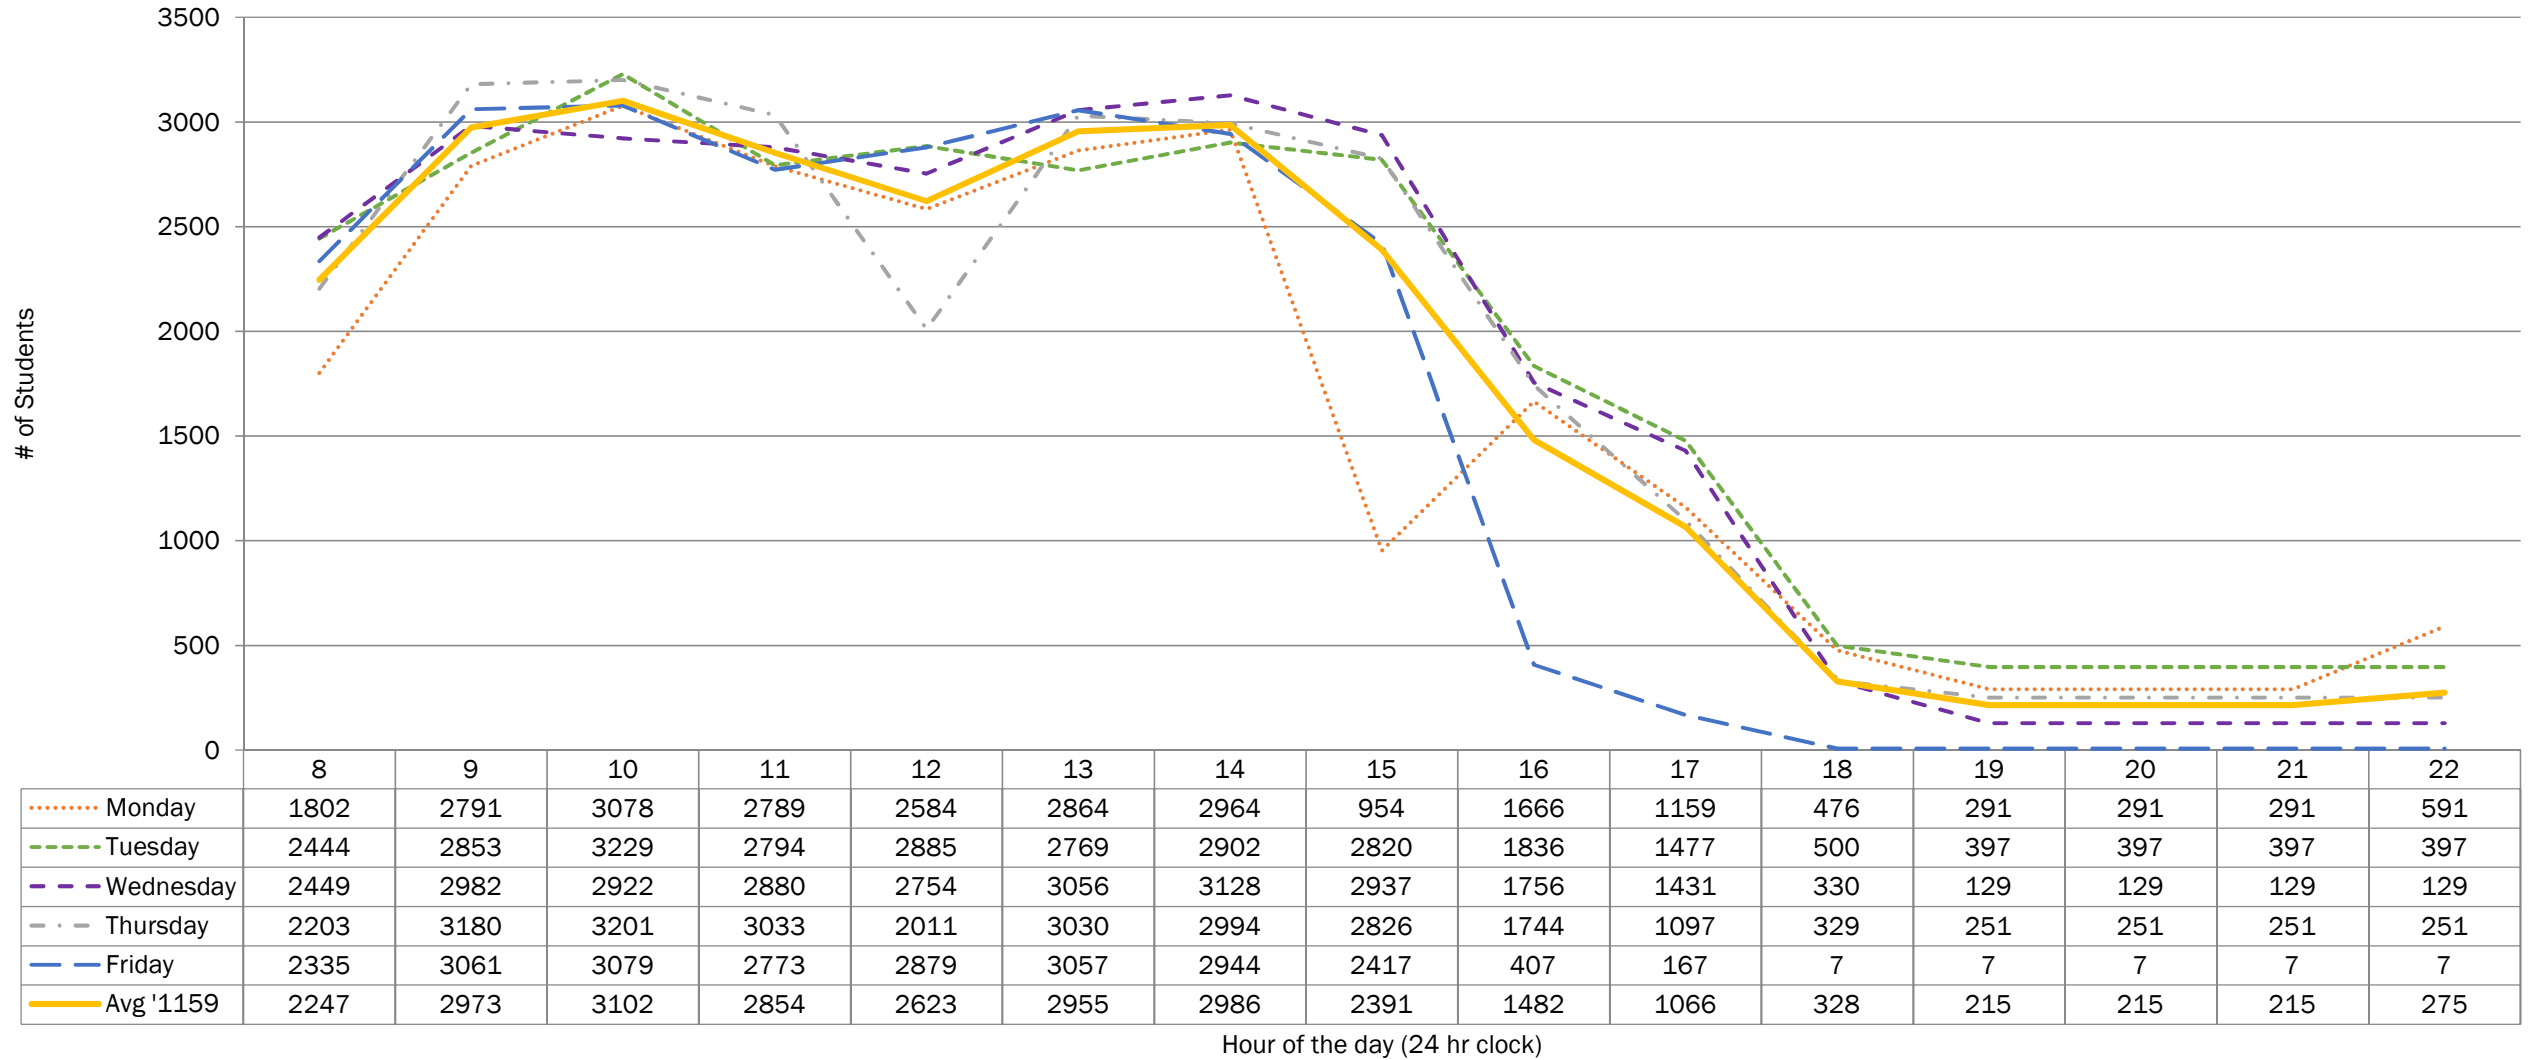

Fall 2015 (1159) Student Activity - All Campuses Week Two Snapshot

Sutherland, Frost, Cobourg, Haliburton, & Off

..... Monday
- - - - Tuesday
- - - - Wednesday
- . - . Thursday
- - - - Friday
———— Avg '1159