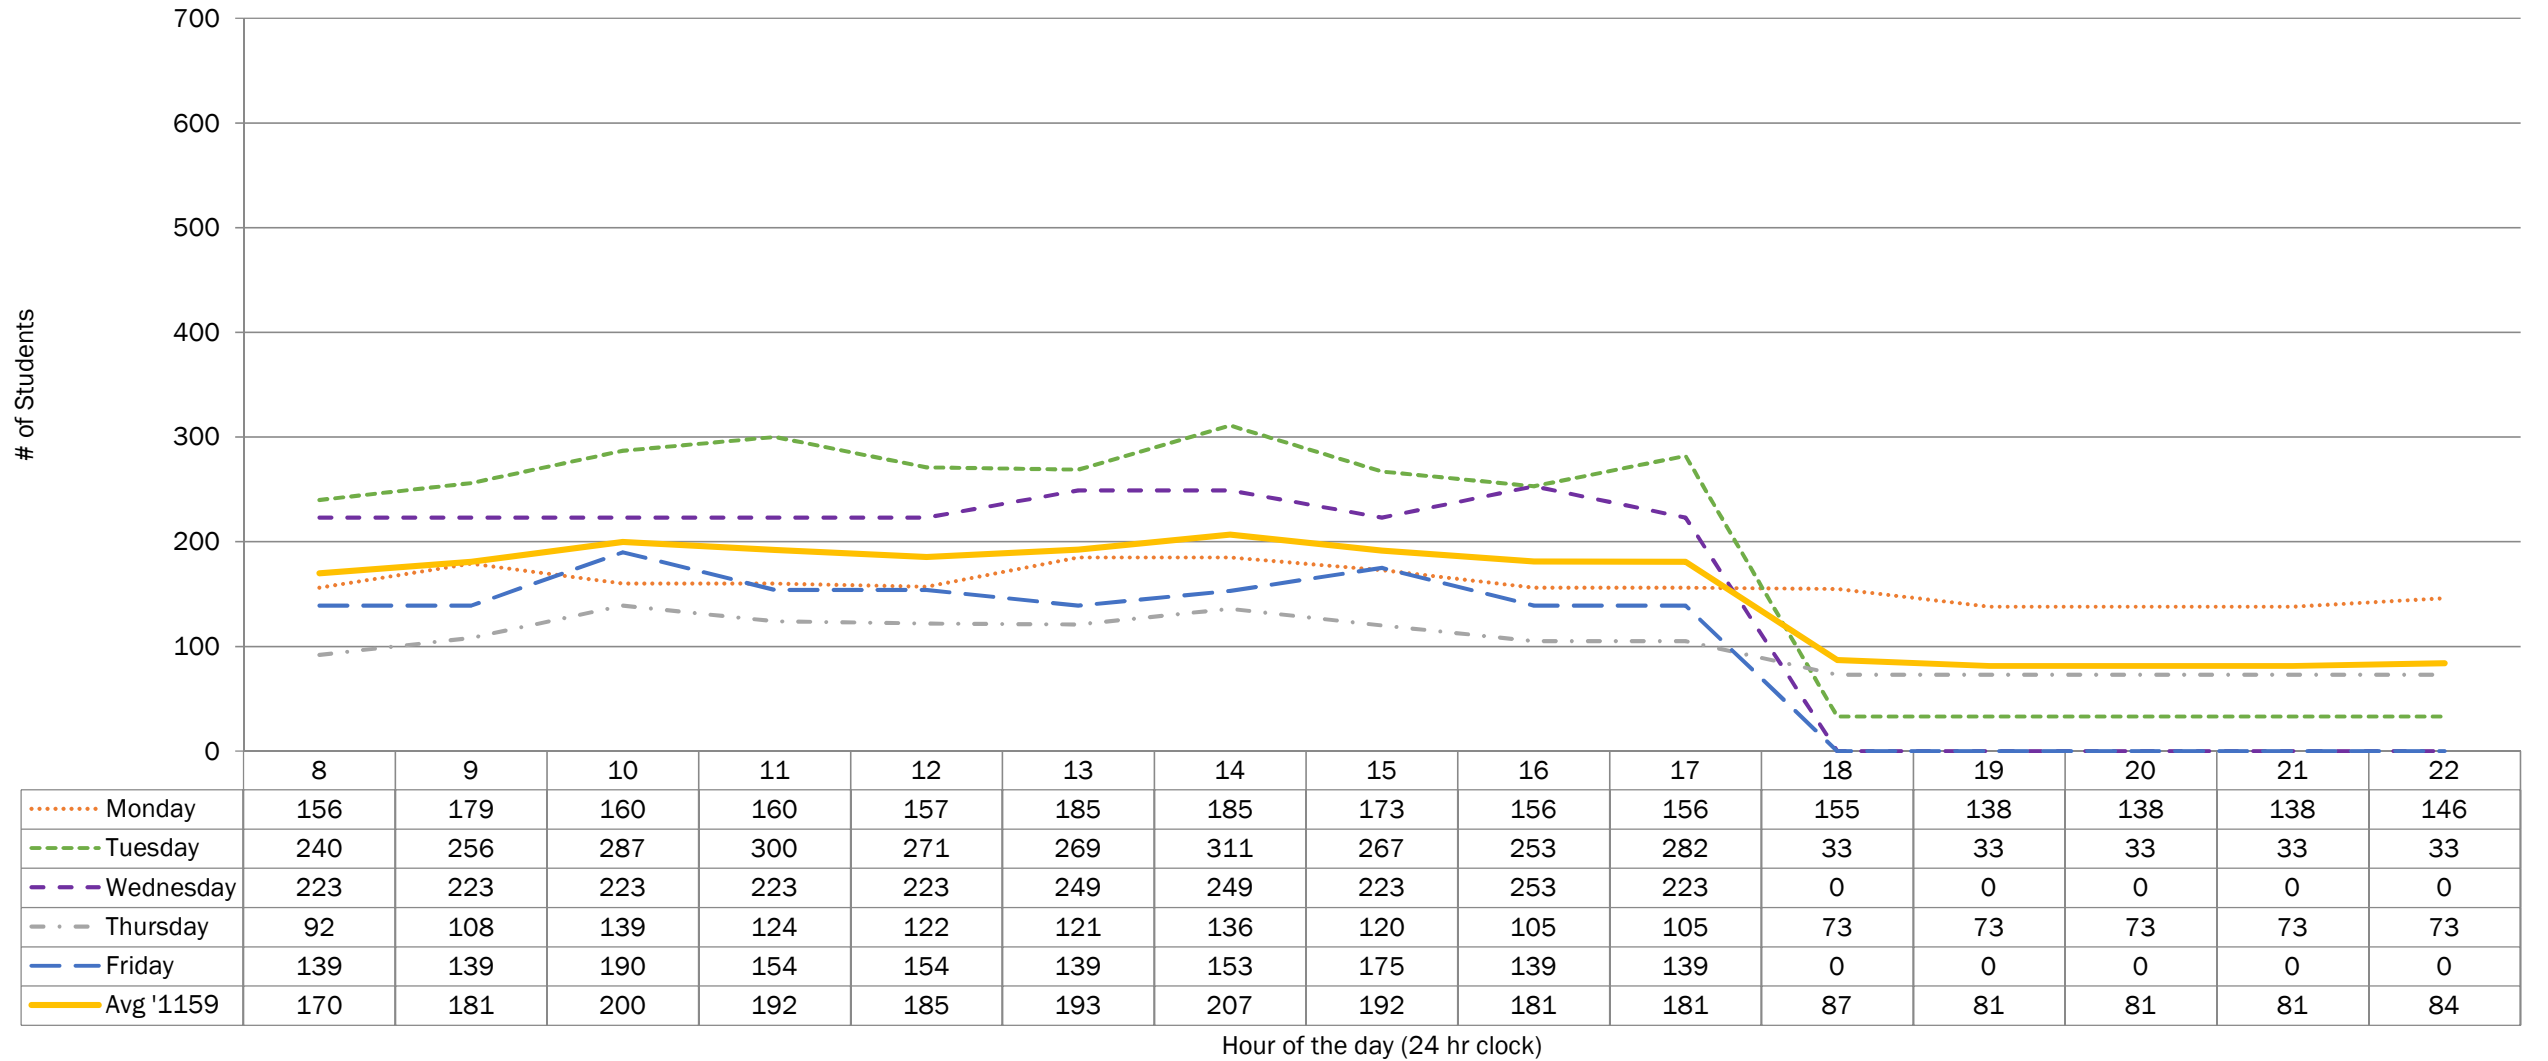

Fall 2015 (1159) Student Activity - Off Campus

Week Two Snapshot

Includes Off & PRHC, PTBOMUSEUM

..... Monday
- - - - Tuesday
- - - - Wednesday
- . - . Thursday
- - - - Friday
———— Avg '1159