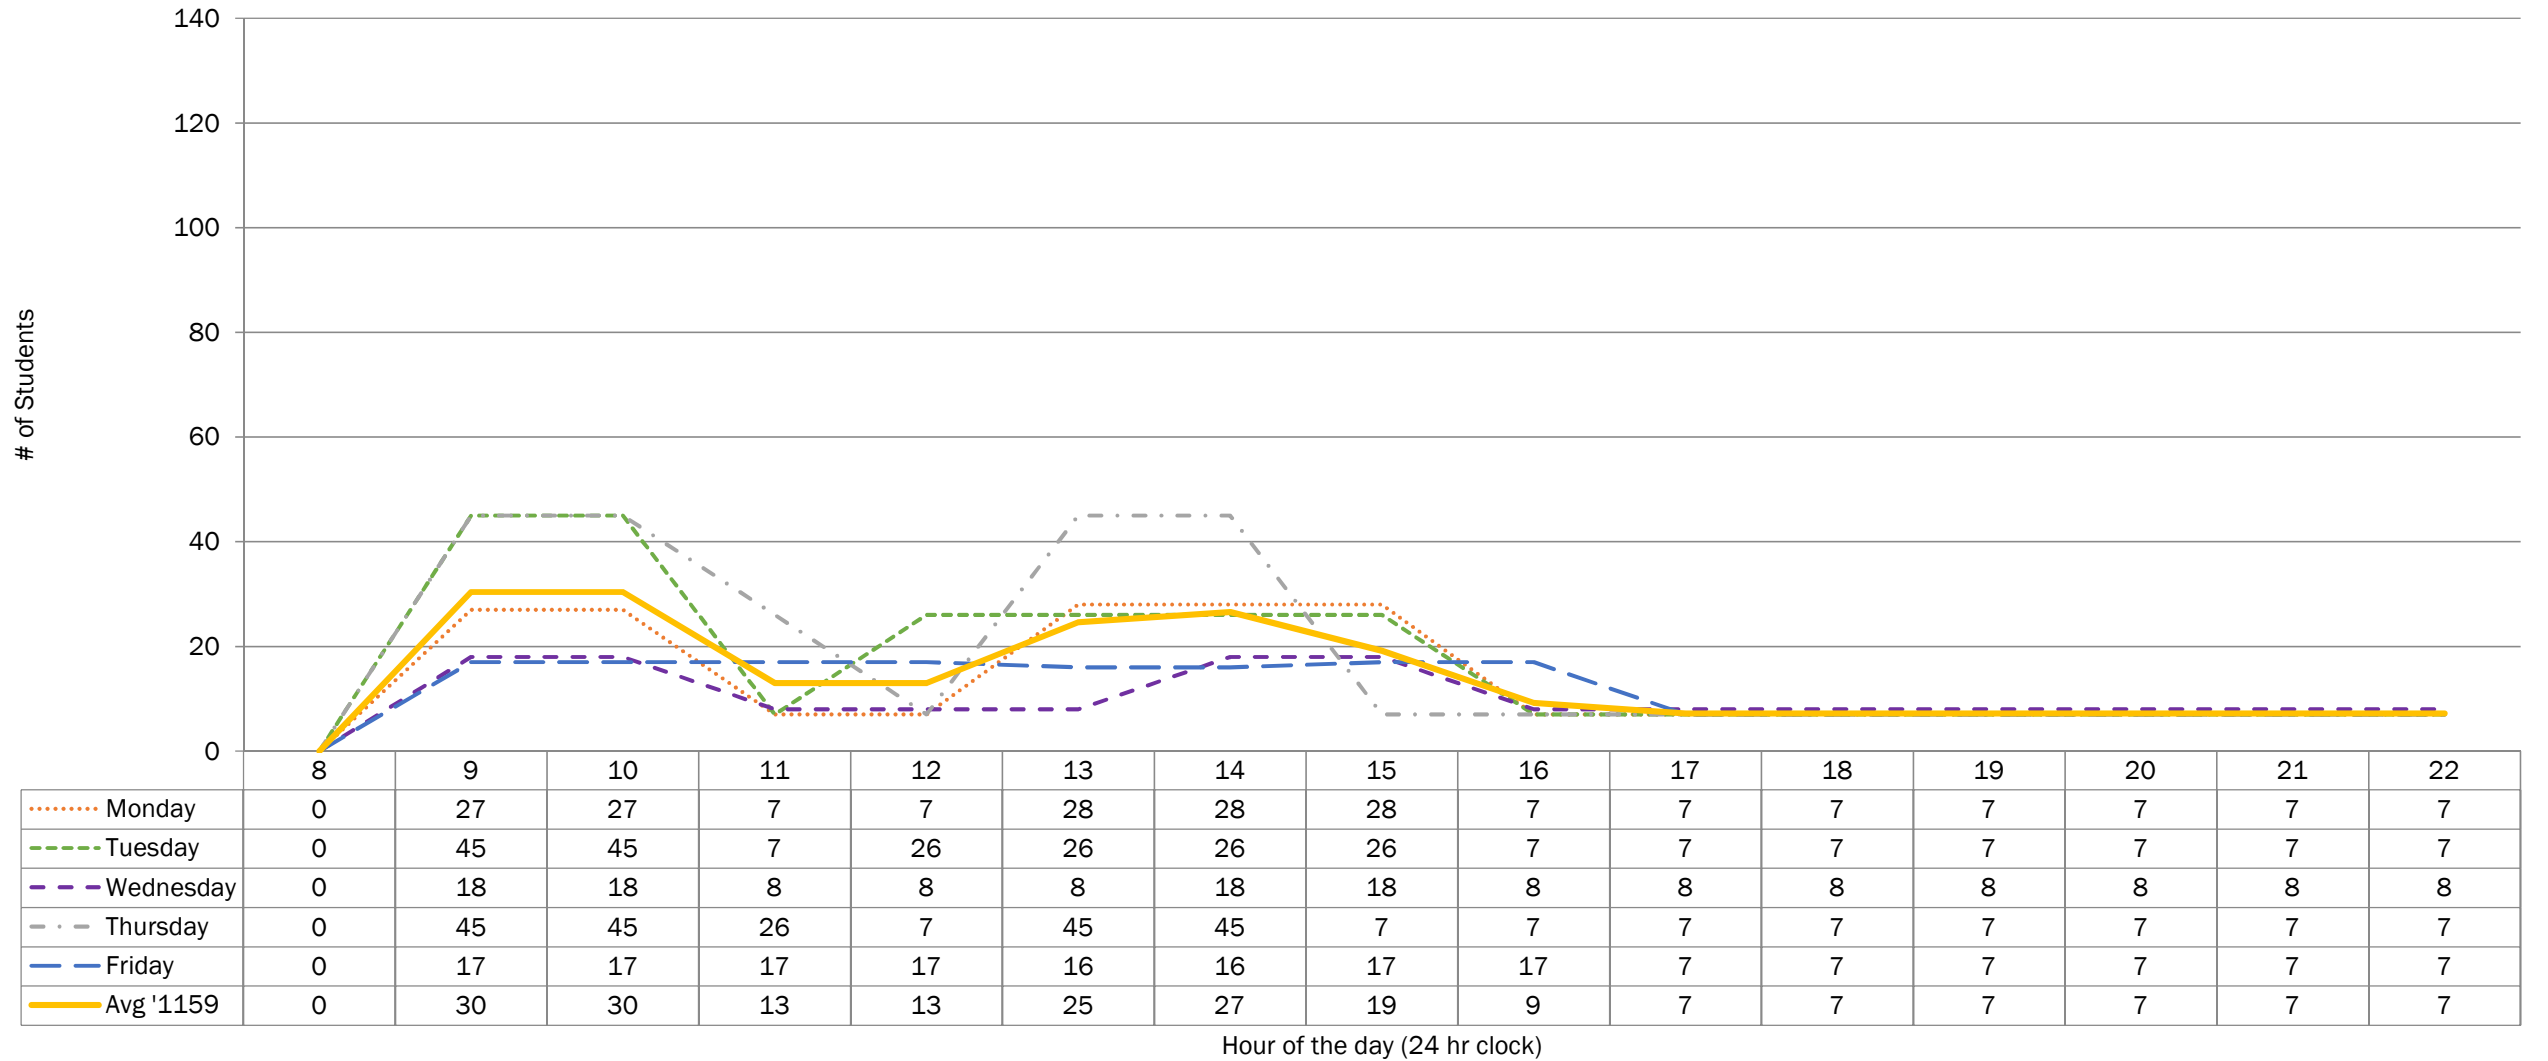

Fall 2015 (1159) Student Activity - Cobourg Campus Week Two Snapshot Includes Cobourg

..... Monday
- - - - Tuesday
- - - - Wednesday
- · - · Thursday
- - - - Friday
——— Avg '1159