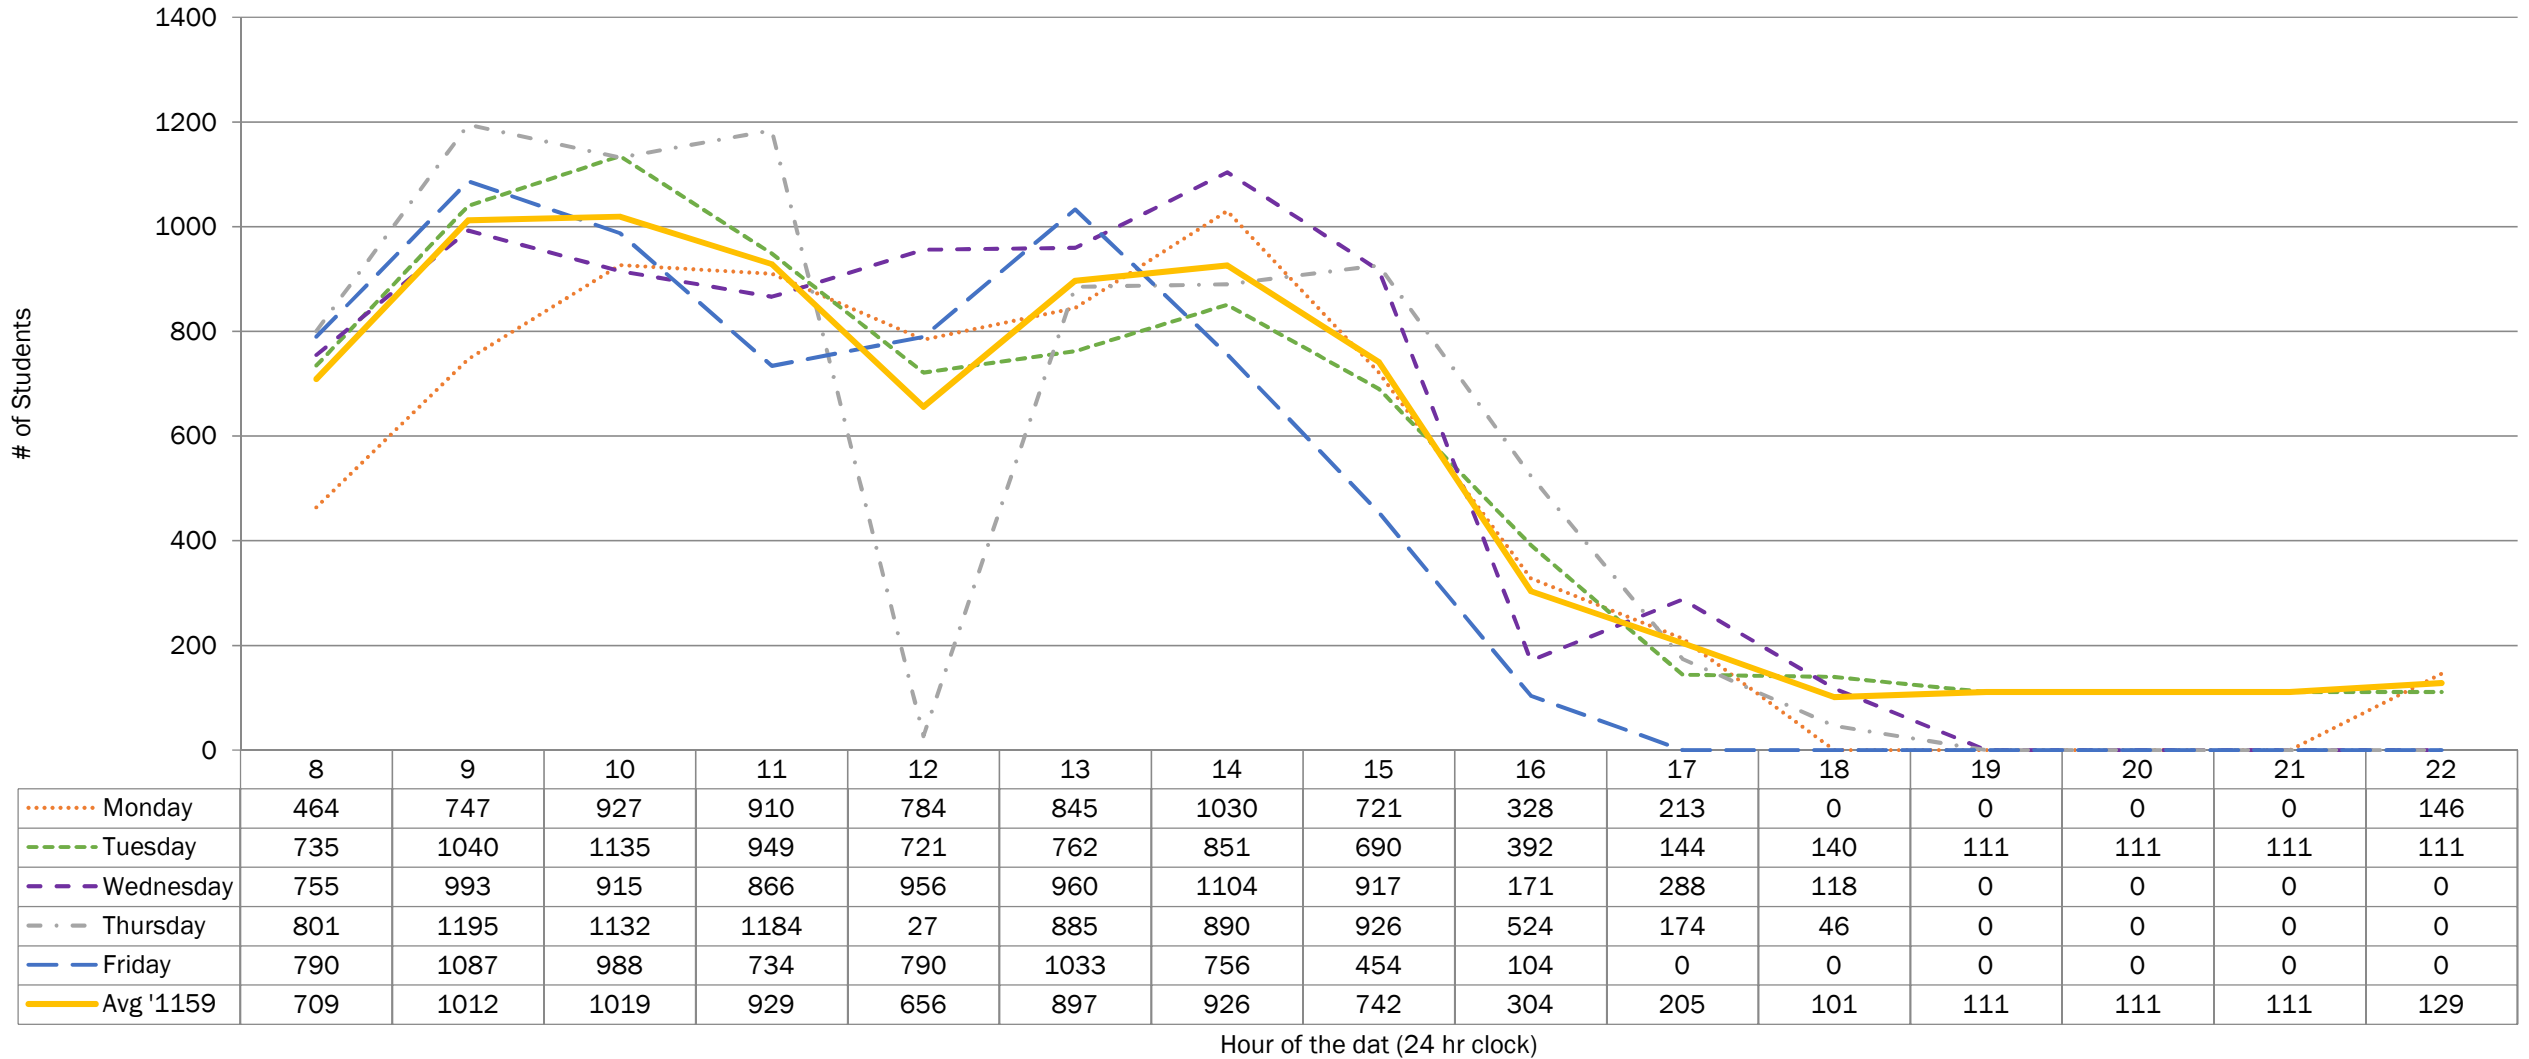

Fall 2015 (1159) Student Activity - Frost Campus Week Two Snapshot

Includes Frost, Heavy Equipment, Law & Arbour, Fieldhouse, & Resource Drilling

..... Monday
- - - - Tuesday
- - - - Wednesday
- . - . Thursday
- - - - Friday
———— Avg '1159