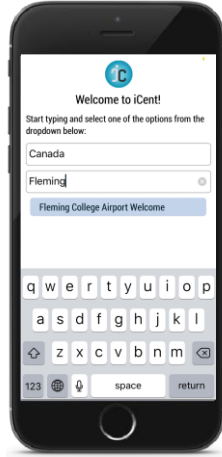

iCent app Login Steps

Follow the login steps below:

Step 1. Open Google Play or App Store, search for "iCent"& Install the app

Step 2. Type Country as "Canada" & institution name as "Fleming College Airport Welcome"

Steps 3. Login using your valid Email address or preferred Social media

Step 4. You will receive an email With a secured PIN to login Enter PIN and tap on 'Continue'

Step 5. Fleming College Airport Welcome dashboard