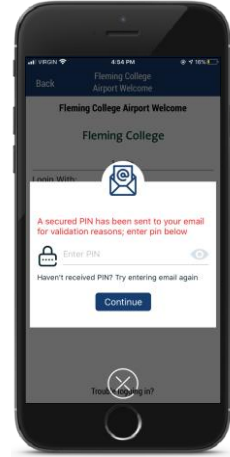

iCent app Login Steps

Follow the login steps below:

Step 1. Open Google Play or App Store, search for "iCent"& Install the app

Step 2. Type Country as "Canada" & institution name as "Fleming College Airport Welcome"

Steps 3. Login using your valid Email address or preferred Social media

Step 4. You will receive an email With a secured PIN to login Enter PIN and tap on 'Continue'

Step 5. Fleming College Airport Welcome dashboard