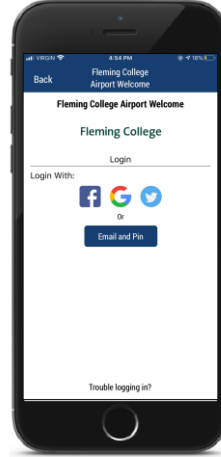

iCent app Login Steps

Follow the login steps below:

Step 1. Open Google Play or App Store, search for "iCent"& Install the app

Step 2. Type Country as "Canada" & institution name as "Fleming College Airport Welcome"

Steps 3. Login using your valid Email address or preferred Social media

Step 4. You will receive an email With a secured PIN to login Enter PIN and tap on 'Continue'

Step 5. Fleming College Airport Welcome dashboard