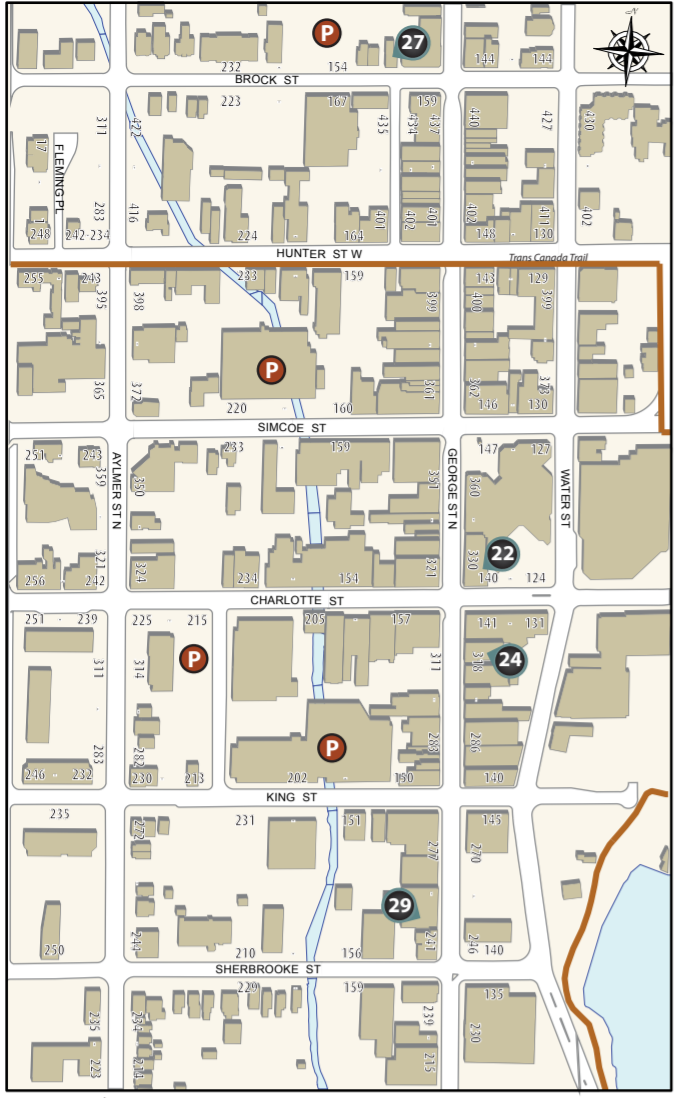

City of Peterborough

Legend

- Visitor Centre
- Parking
- Park
- Cemetery
- Trail
- Hospital

Downtown Inset