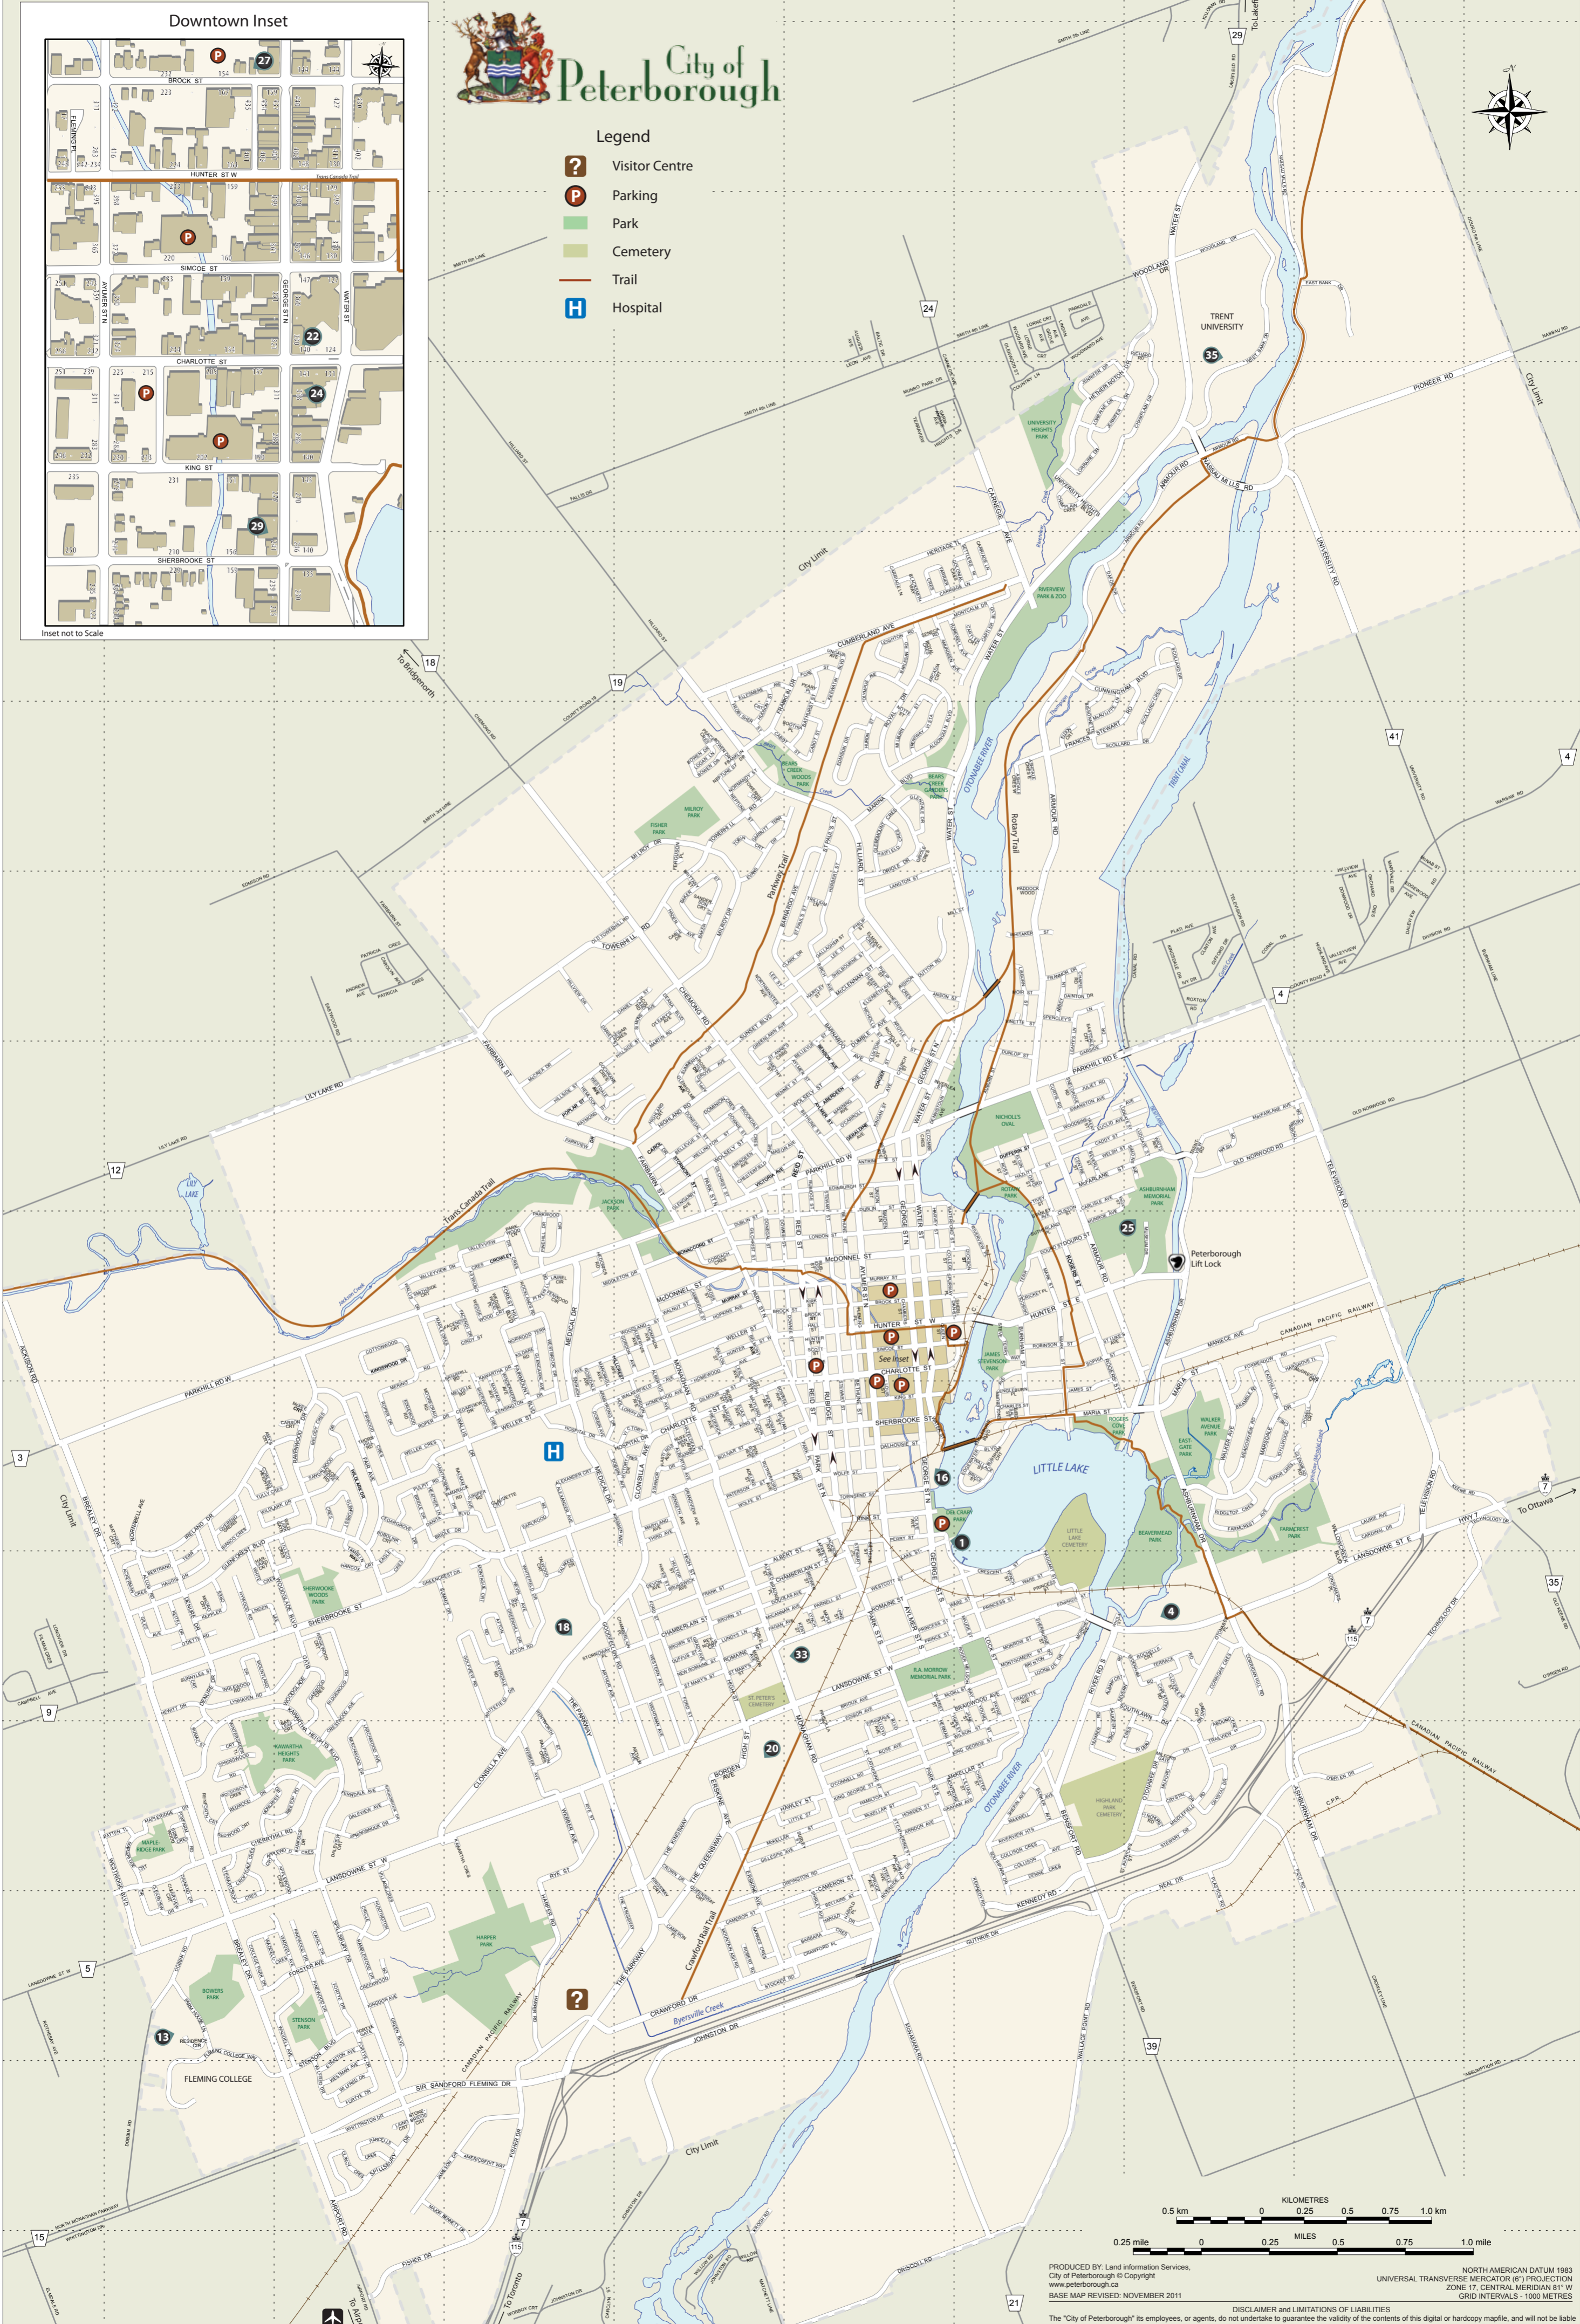

Inset not to Scale