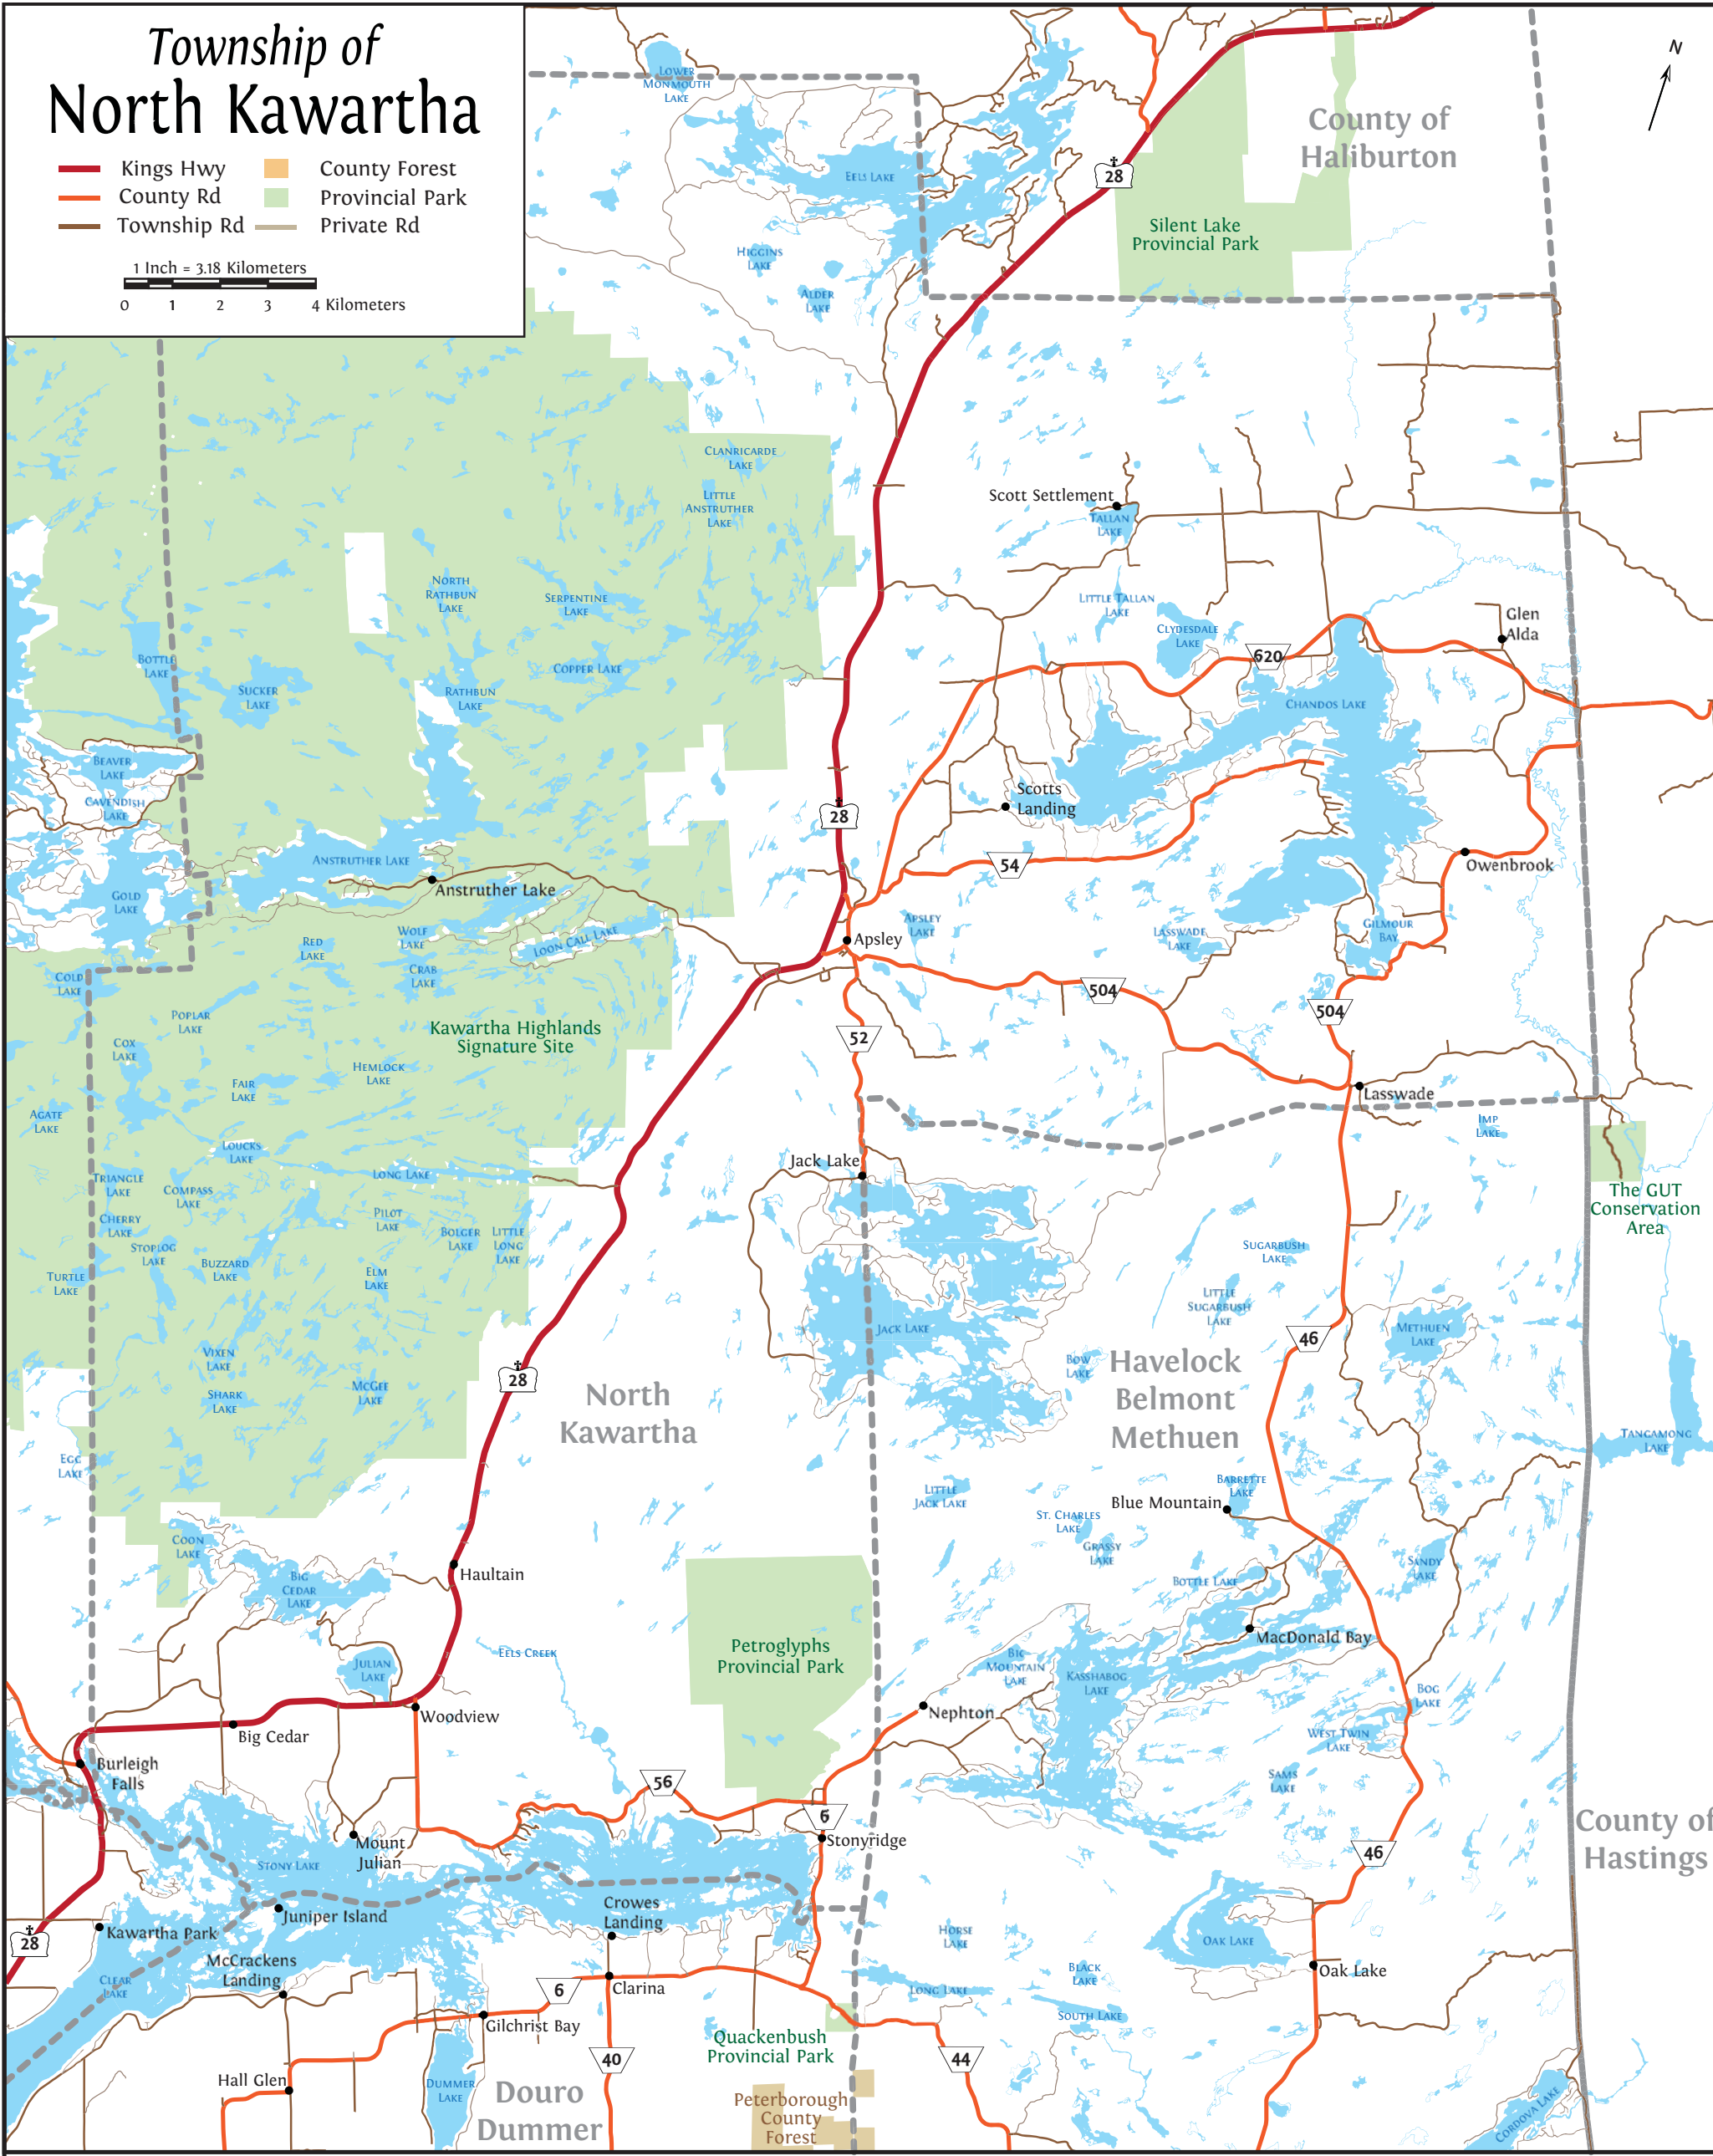

Township of North Kawartha

- Kings Hwy
- County Rd
- Township Rd
- County Forest
- Provincial Park
- Private Rd

1 Inch = 3.18 Kilometers

The data contained in this product is for illustrative purposes only and is not a substitute for a legal survey. Do not rely on this map or atlas for legal administrative purposes or applications that require accurate positional data. Do not rely on it as being a precise indicator of routes, locations of features, or as a guide to navigation. This map may contain cartographic errors or omissions.