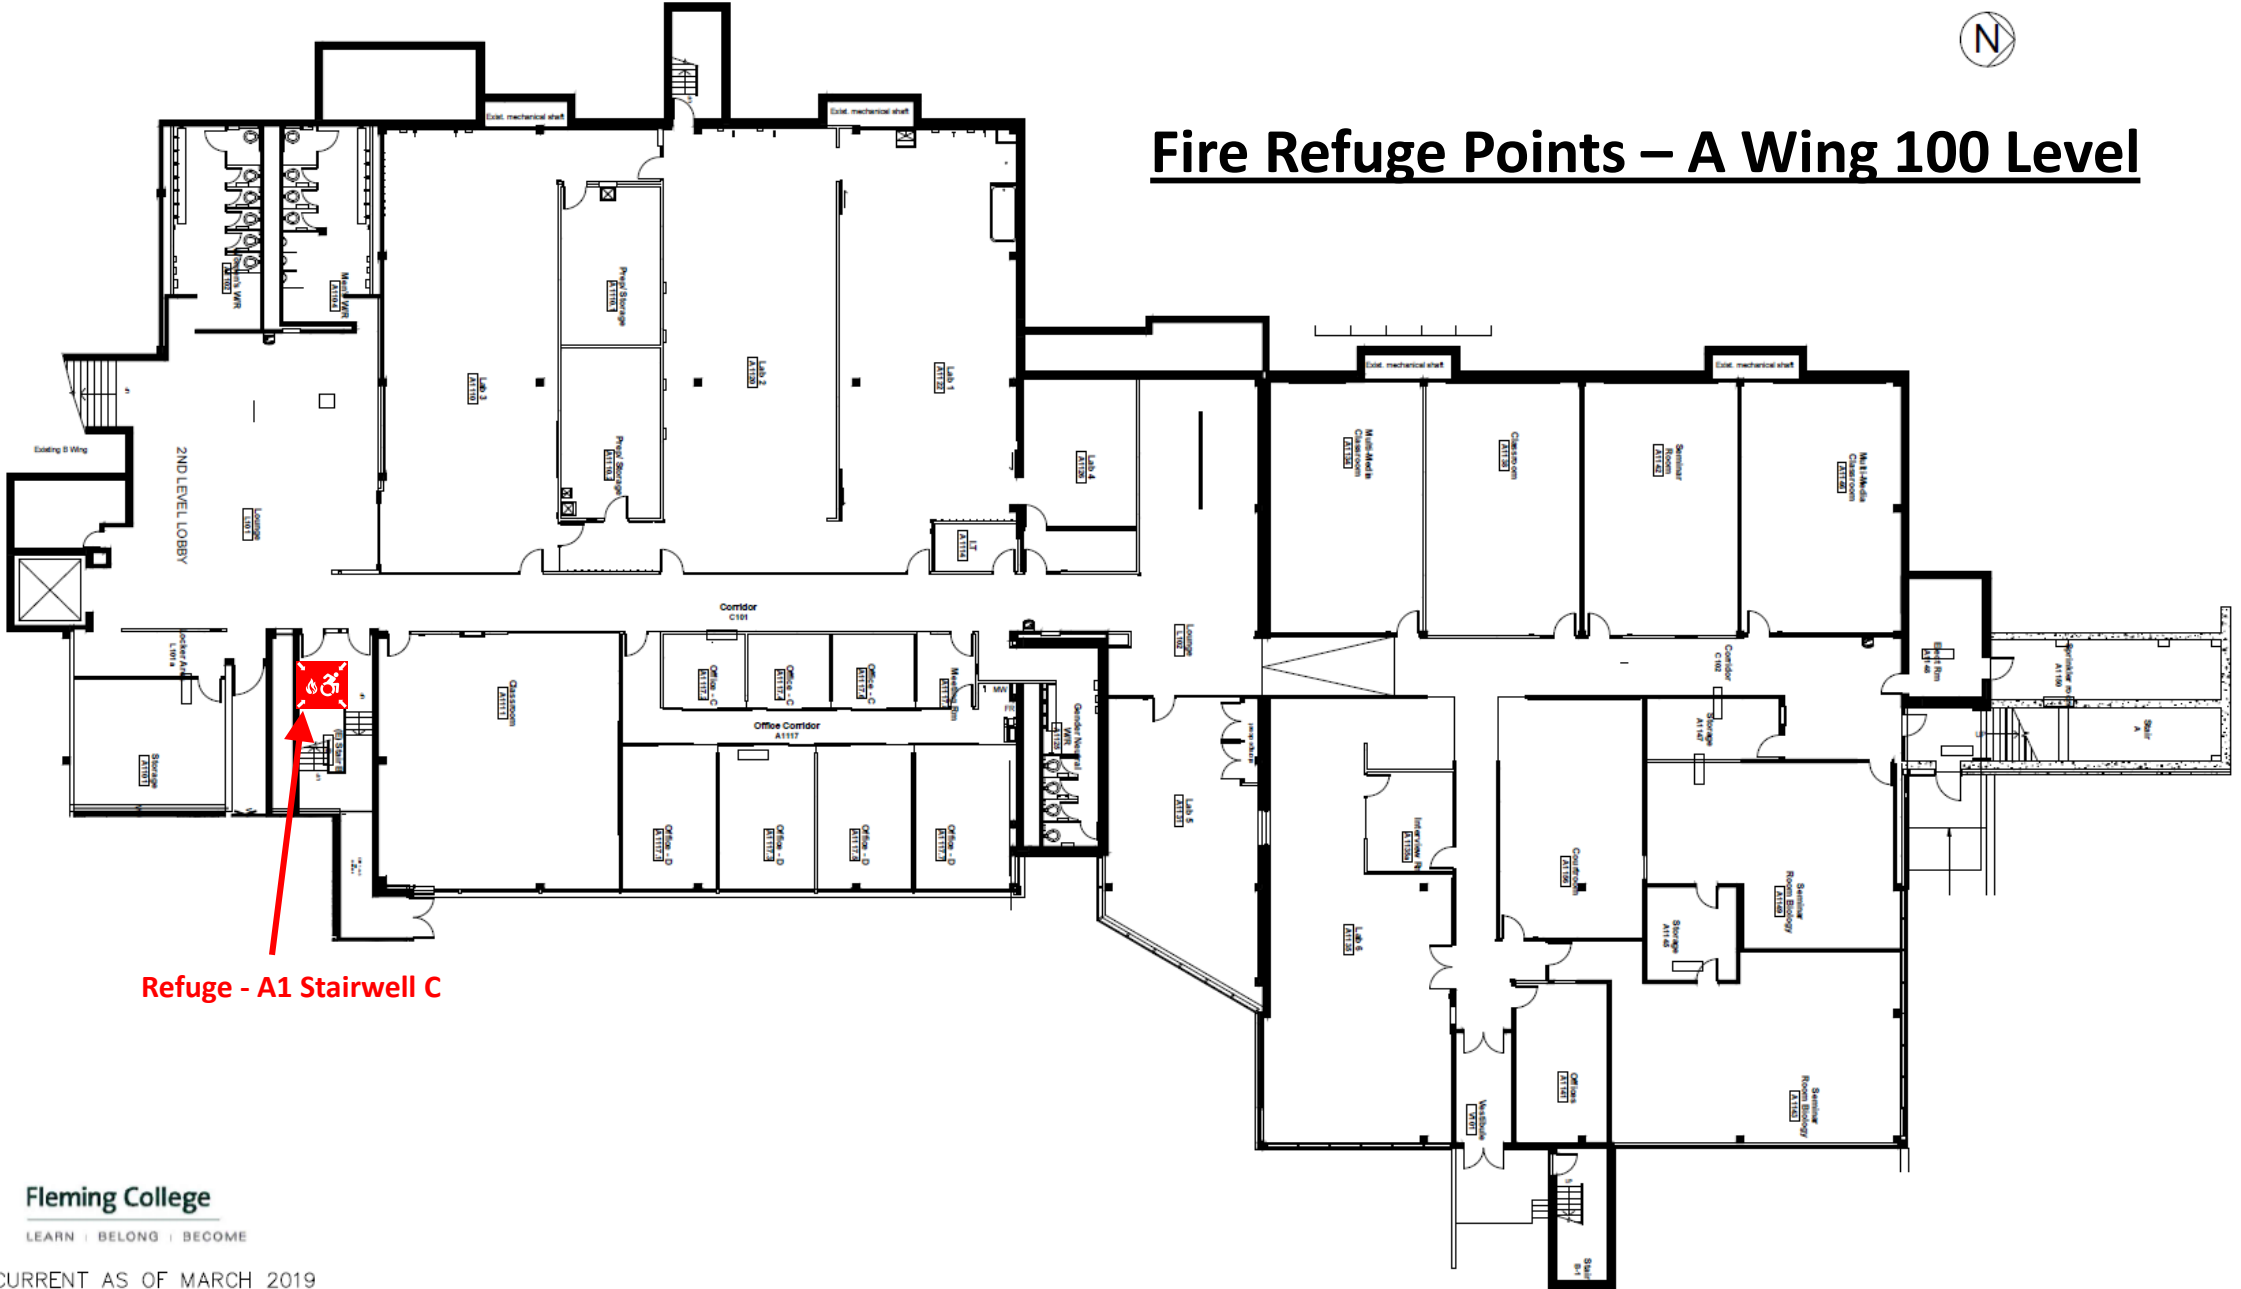

Fire Refuge Points – Sutherland Campus

Please Click on an Area for Detailed Maps

Fire Refuge Points – A Wing 100 Level

Refuge - A1 Stairwell C

Home

Next Level

Fleming College

LEARN | BELONG | BECOME

CURRENT AS OF MARCH 2019

Fire Refuge Points – A Wing 200 Level

A Wing 200 level Contains No Refuge Points
as the Level Has Accessible Exits

[Previous Level](#)

[Home](#)

[Next Level](#)

Fire Refuge Points – A Wing 300 Level