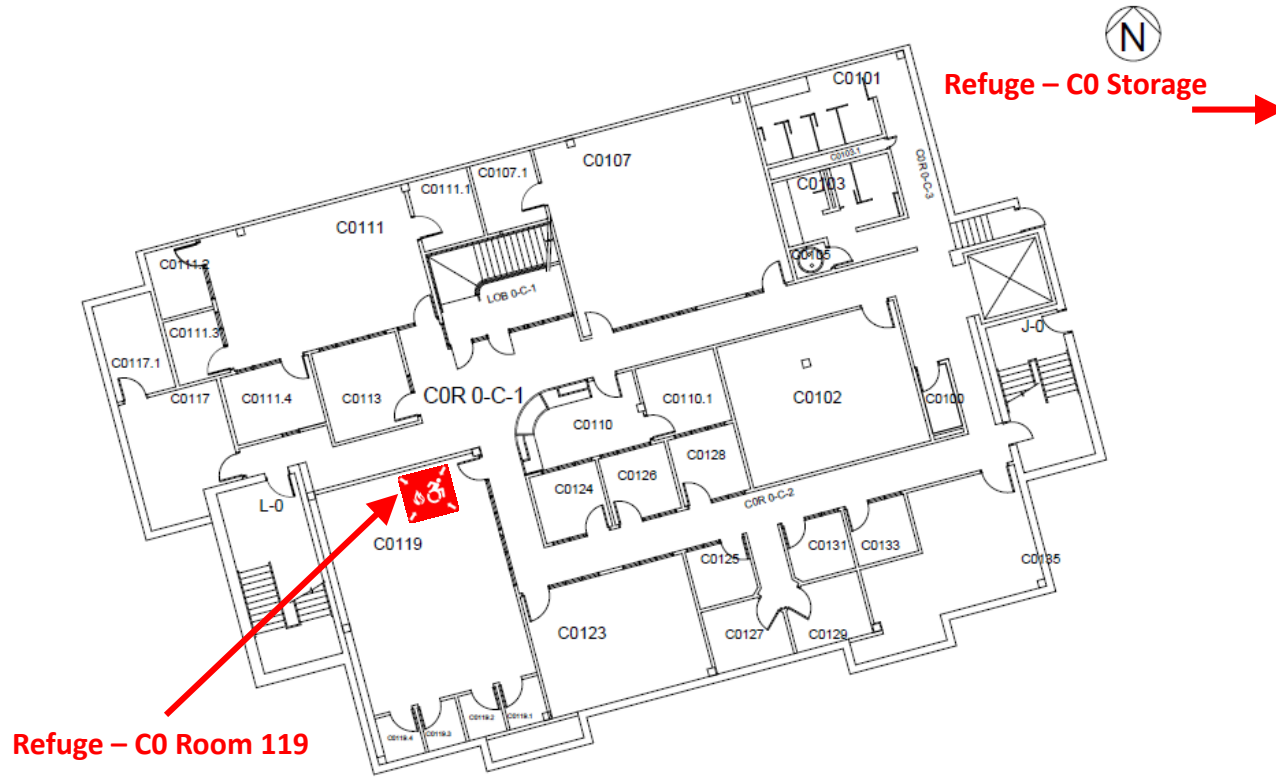

CURRENT AS OF MARCH 2019

Fire Refuge Points – A Wing 200 Level

A Wing 200 level Contains No Refuge Points
as the Level Has Accessible Exits

[Previous Level](#)

[Home](#)

[Next Level](#)

Fire Refuge Points – A Wing 300 Level

Refuge – A3 Stairwell A

Fire Refuge Points – B Wing 200 Level

**Fire Refuge Points –
B Wing 300 Level**

Fleming College

LEARN | BELONG | BECOME

CURRENT AS OF MARCH 2019

Previous Level

Home

Fire Refuge Points – C Wing 0 Level

Home

Next Level

Refuge – C1 Stairwell E

Fire Refuge Points – C Wing 100 Level

Fleming College

LEARN | BELONG | BECOME

CURRENT AS OF MARCH 2019