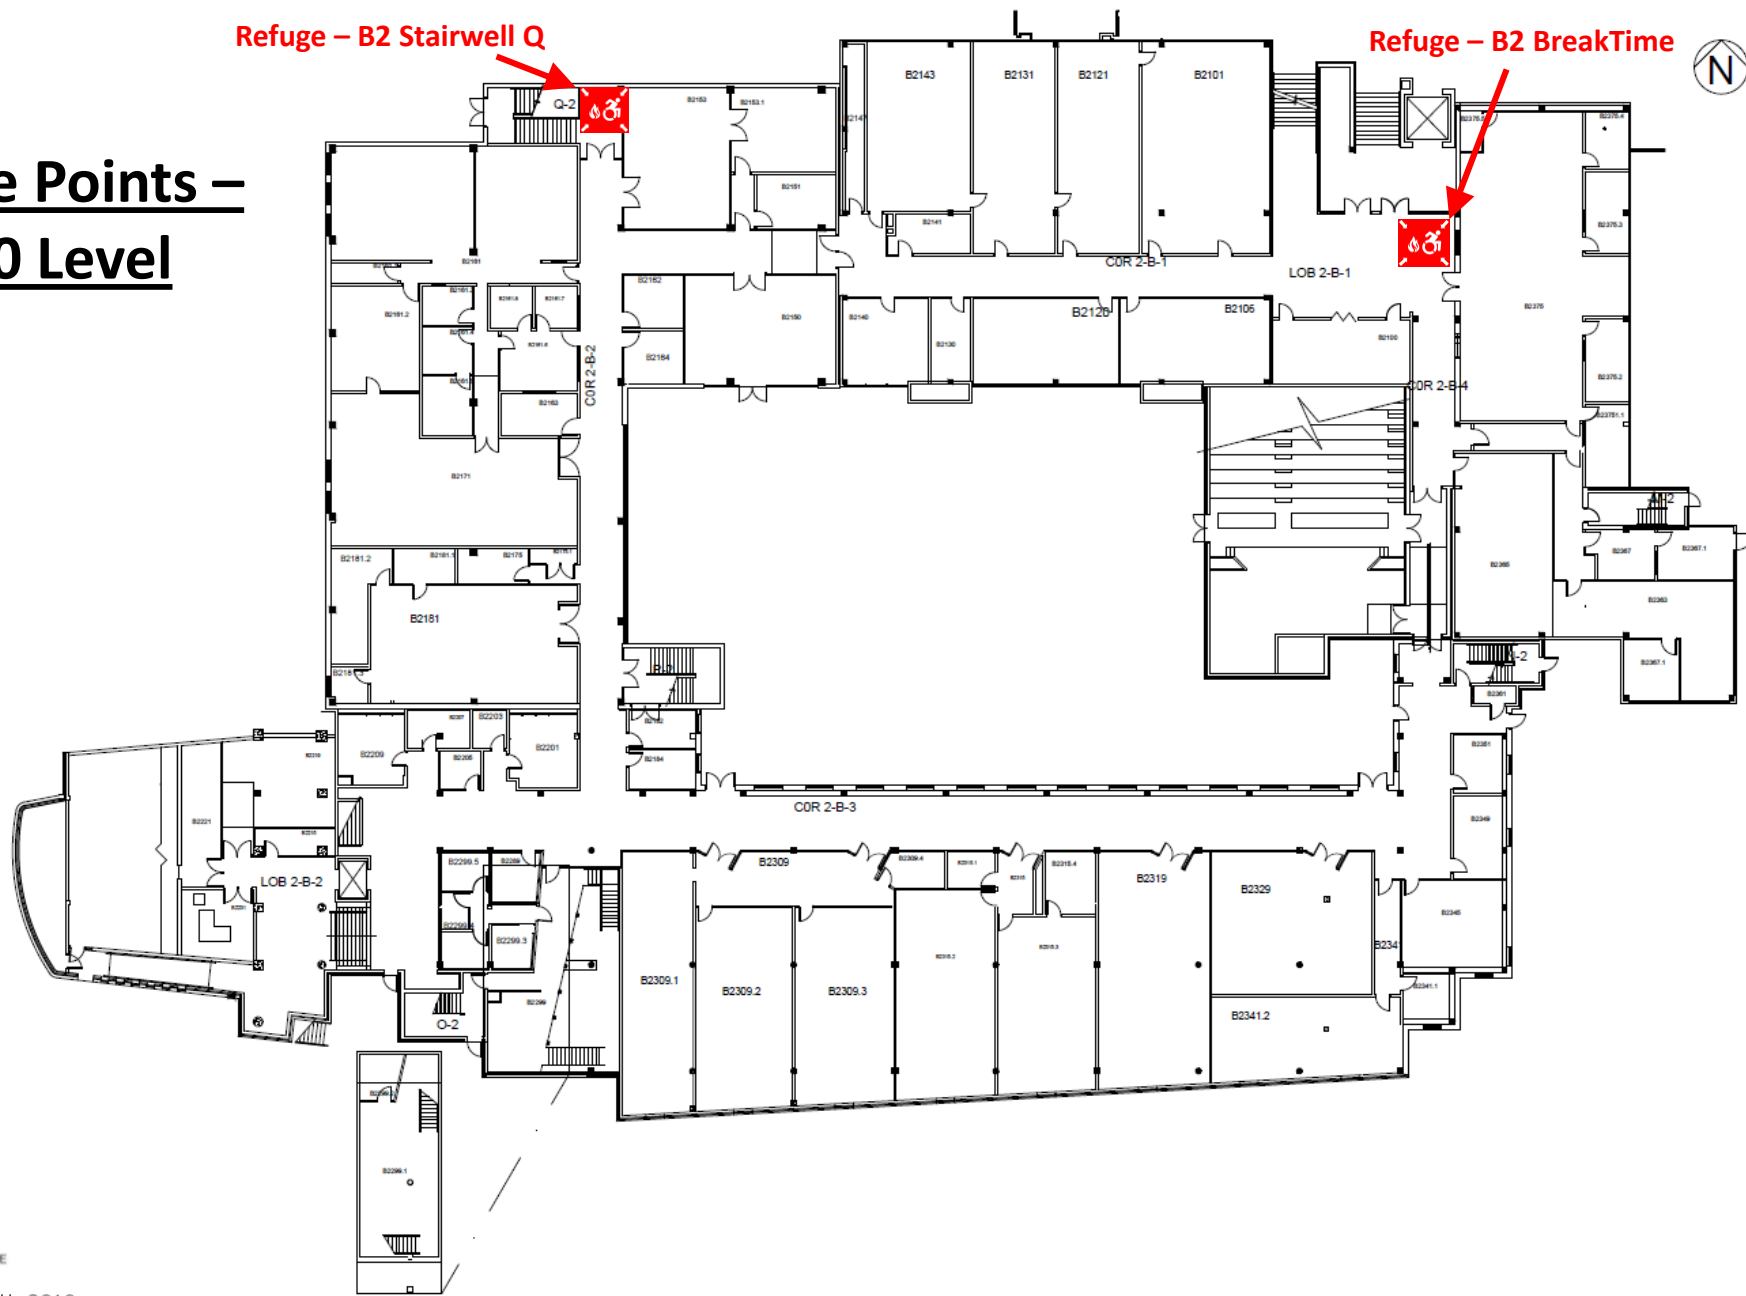

Fire Refuge Points – Sutherland Campus

Please Click on an Area for Detailed Maps

Fire Refuge Points – A Wing 100 Level

Refuge - A1 Stairwell C

Home

Next Level

Fleming College

LEARN | BELONG | BECOME

CURRENT AS OF MARCH 2019

Fire Refuge Points – A Wing 200 Level

A Wing 200 level Contains No Refuge Points
as the Level Has Accessible Exits

[Previous Level](#)

[Home](#)

[Next Level](#)

Fire Refuge Points – A Wing 300 Level

Refuge – A3 Stairwell A

Fire Refuge Points – B Wing 200 Level

**Fire Refuge Points –
B Wing 300 Level**

Fleming College

LEARN | BELONG | BECOME

CURRENT AS OF MARCH 2019

Previous Level

Home