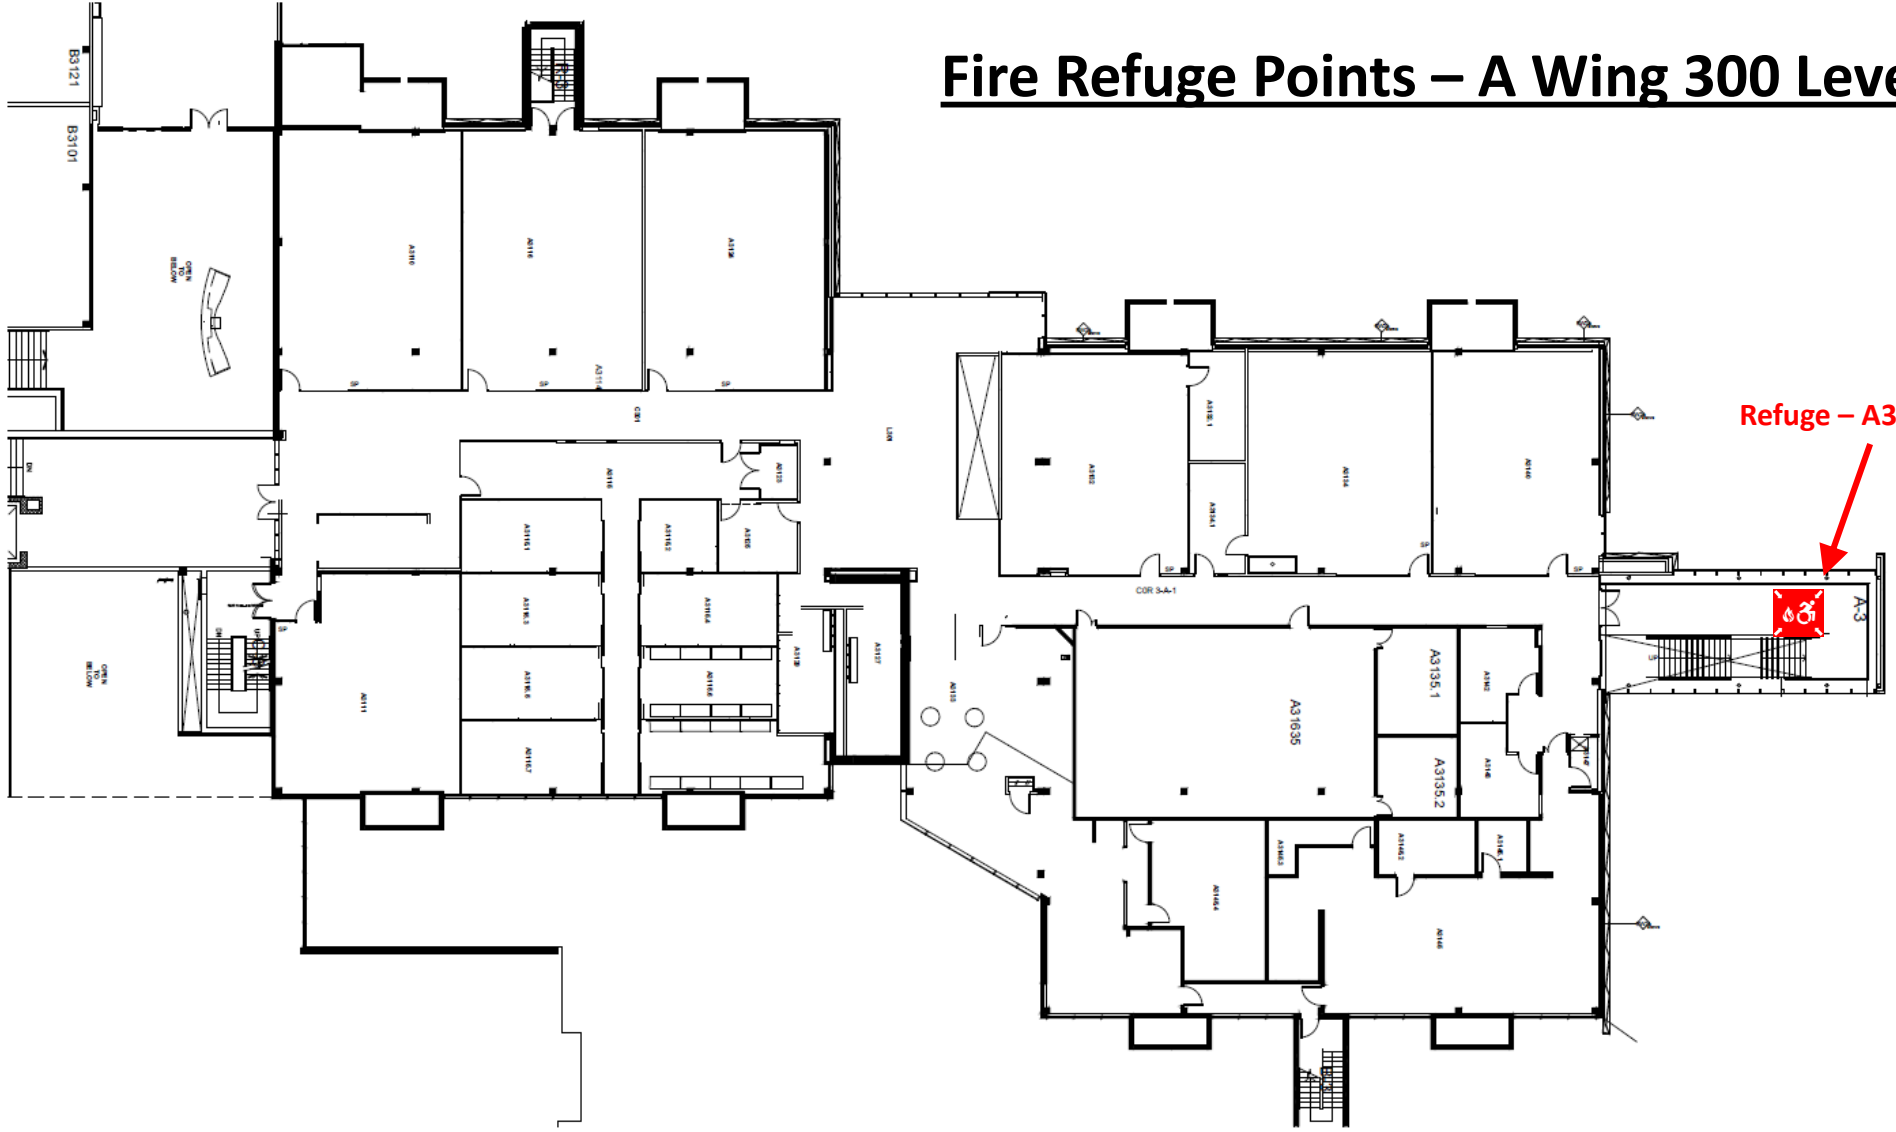

Fire Refuge Points – Sutherland Campus

Please Click on an Area for Detailed Maps

Fire Refuge Points – A Wing 100 Level

Refuge - A1 Stairwell C

Home

Next Level

Fleming College

LEARN | BELONG | BECOME

CURRENT AS OF MARCH 2019

Fire Refuge Points – A Wing 200 Level

A Wing 200 level Contains No Refuge Points
as the Level Has Accessible Exits

[Previous Level](#)

[Home](#)

[Next Level](#)

Fire Refuge Points – A Wing 300 Level