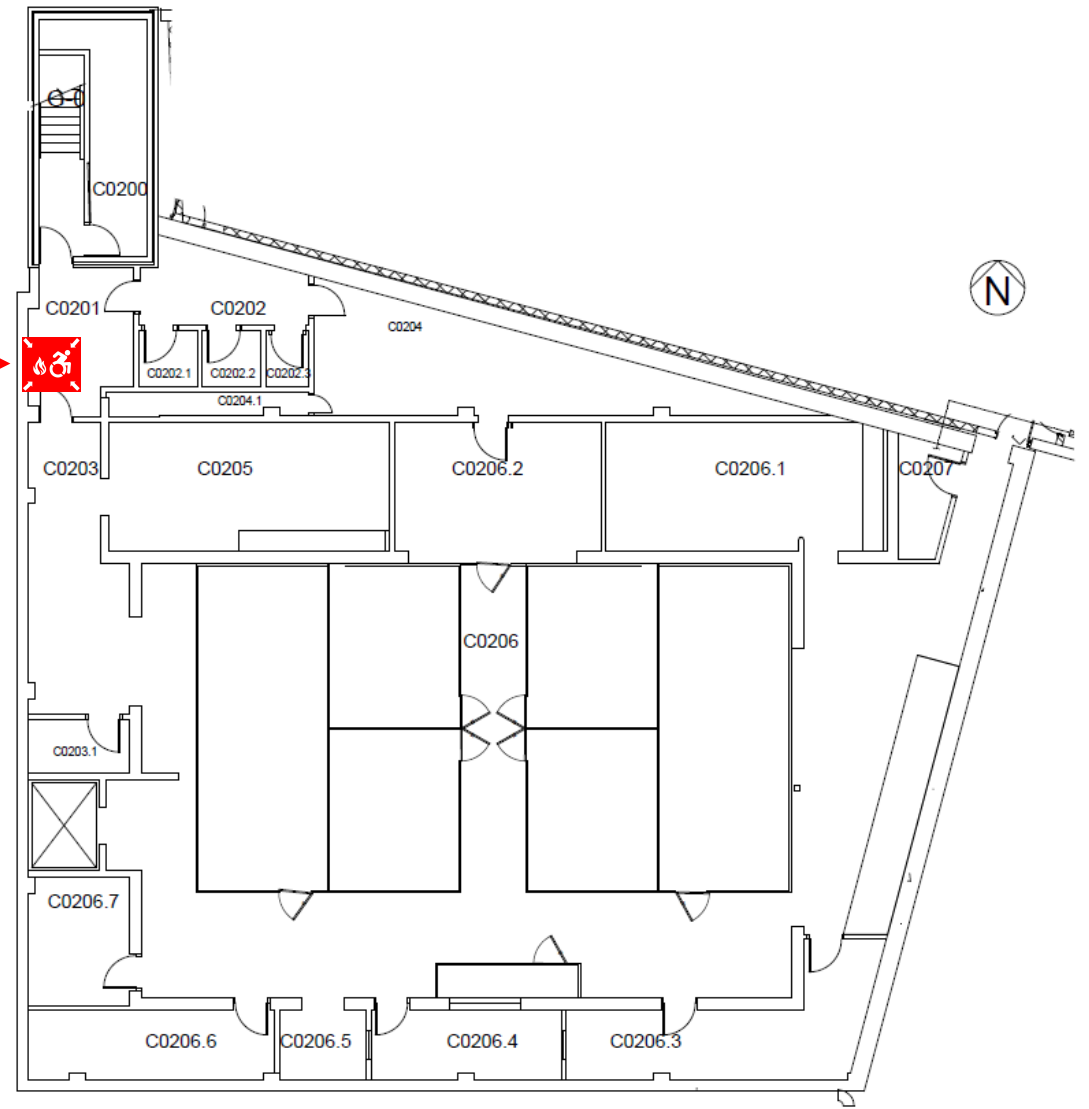

Fire Refuge Points – Sutherland Campus

Please Click on an Area for Detailed Maps

Fire Refuge Points – A Wing 100 Level

Refuge - A1 Stairwell C

Home

Next Level

Fleming College

LEARN | BELONG | BECOME

CURRENT AS OF MARCH 2019

Fire Refuge Points – A Wing 200 Level

A Wing 200 level Contains No Refuge Points
as the Level Has Accessible Exits

[Previous Level](#)

[Home](#)

[Next Level](#)

Fire Refuge Points – A Wing 300 Level

Refuge – A3 Stairwell A

Fire Refuge Points – B Wing 200 Level

**Fire Refuge Points –
B Wing 300 Level**

Fleming College

LEARN | BELONG | BECOME

CURRENT AS OF MARCH 2019

Previous Level

Home

Fire Refuge Points – C Wing 0 Level

Home

Next Level

Refuge – C1 Stairwell E

Fire Refuge Points – C Wing 100 Level

Fleming College

LEARN | BELONG | BECOME

CURRENT AS OF MARCH 2019