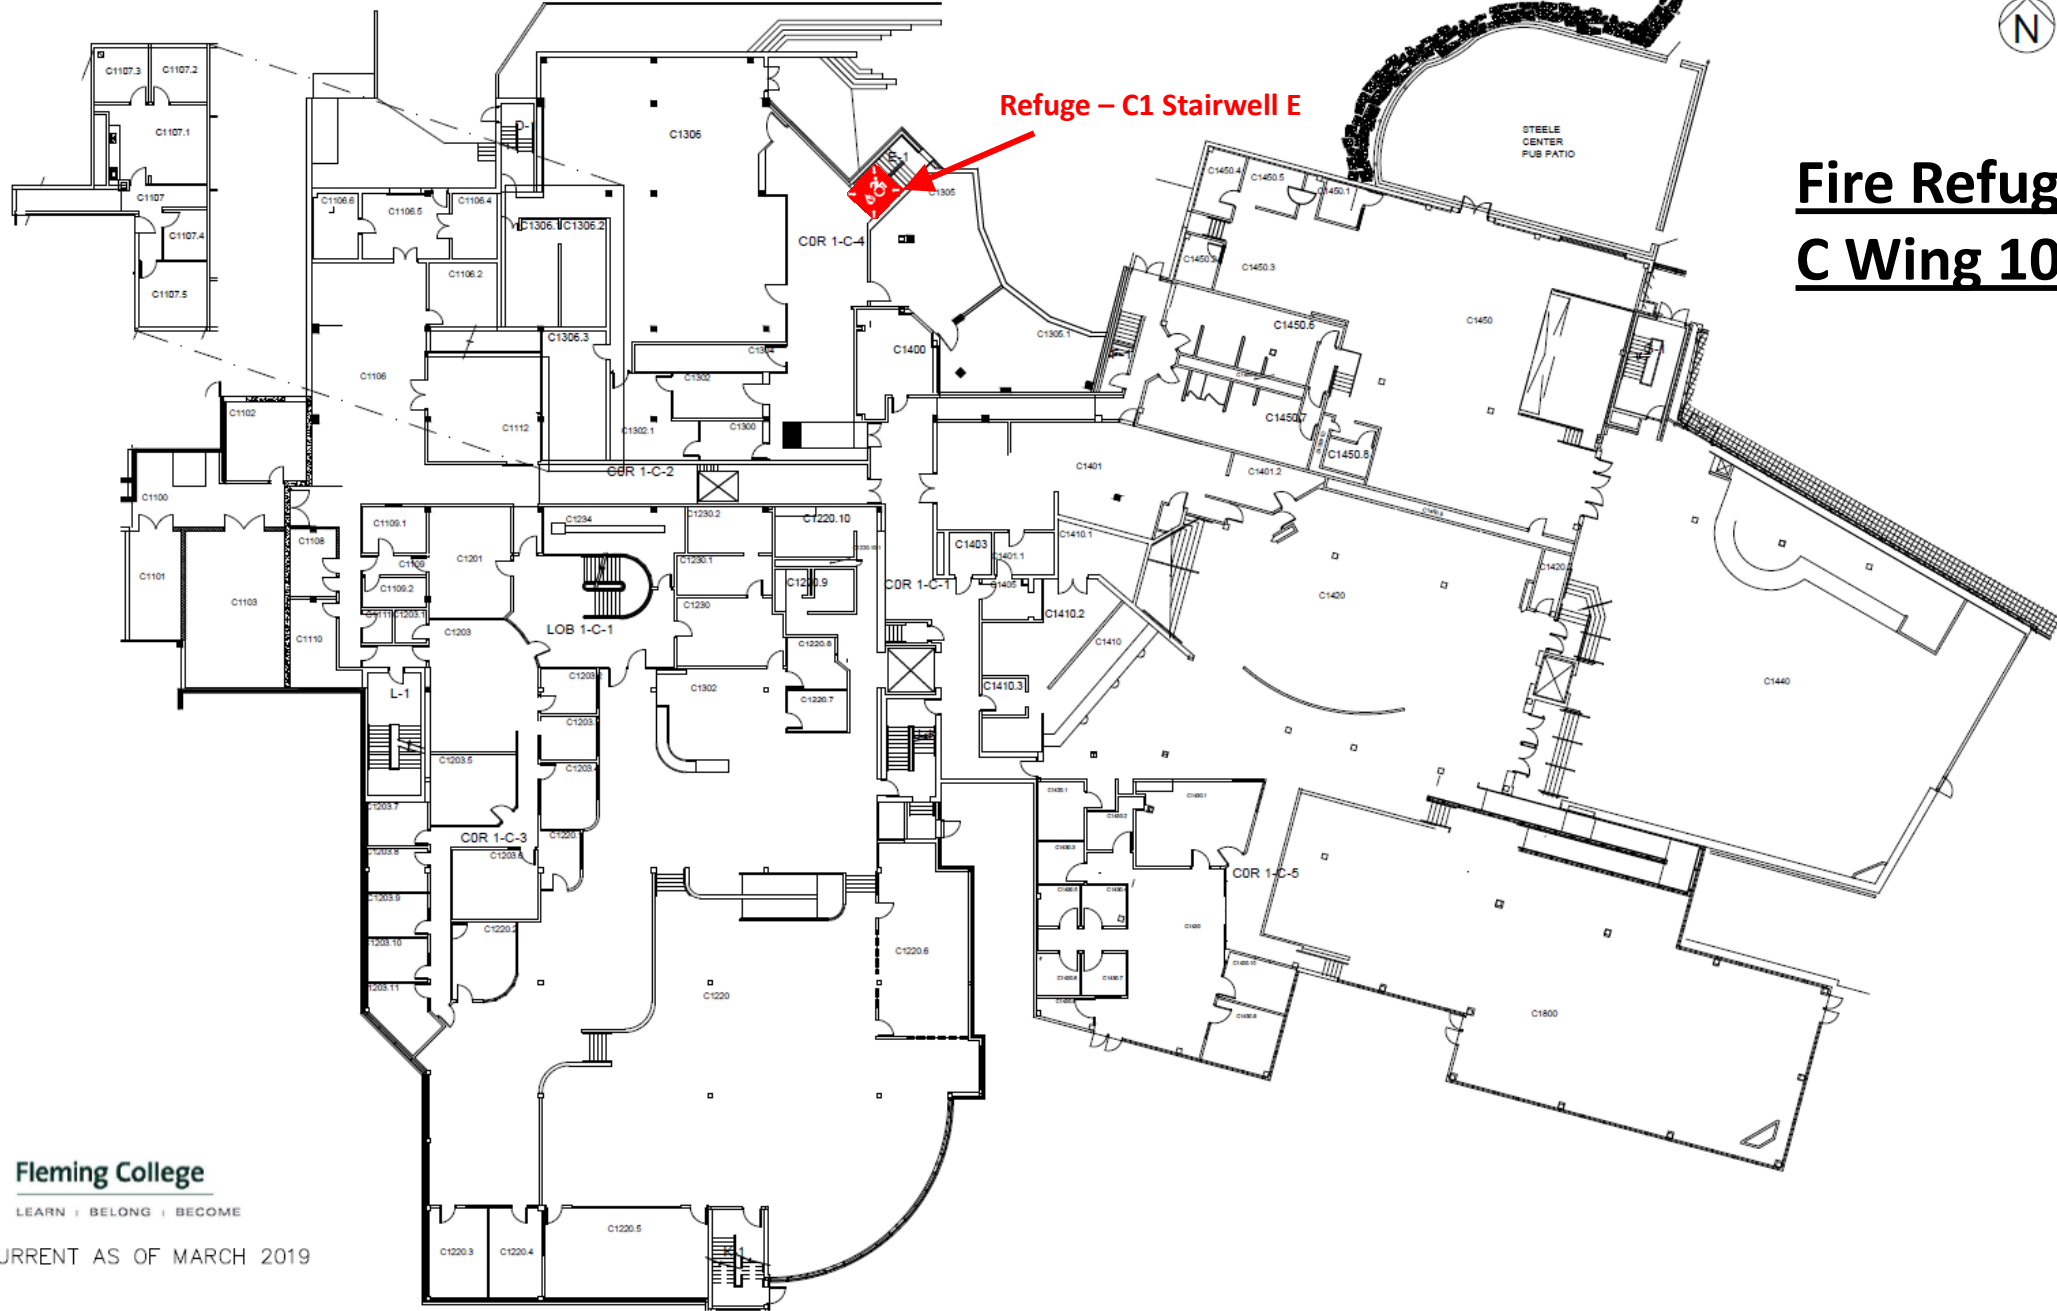

CURRENT AS OF MARCH 2019

Fire Refuge Points – A Wing 200 Level

A Wing 200 level Contains No Refuge Points
as the Level Has Accessible Exits

[Previous Level](#)

[Home](#)

[Next Level](#)

Fire Refuge Points – A Wing 300 Level

Refuge – A3 Stairwell A

Fire Refuge Points – B Wing 200 Level

**Fire Refuge Points –
B Wing 300 Level**

Fleming College

LEARN | BELONG | BECOME

CURRENT AS OF MARCH 2019

Previous Level

Home

Fire Refuge Points – C Wing 0 Level

Home

Next Level

Refuge – C1 Stairwell E

Fire Refuge Points – C Wing 100 Level

Fleming College

LEARN | BELONG | BECOME

CURRENT AS OF MARCH 2019