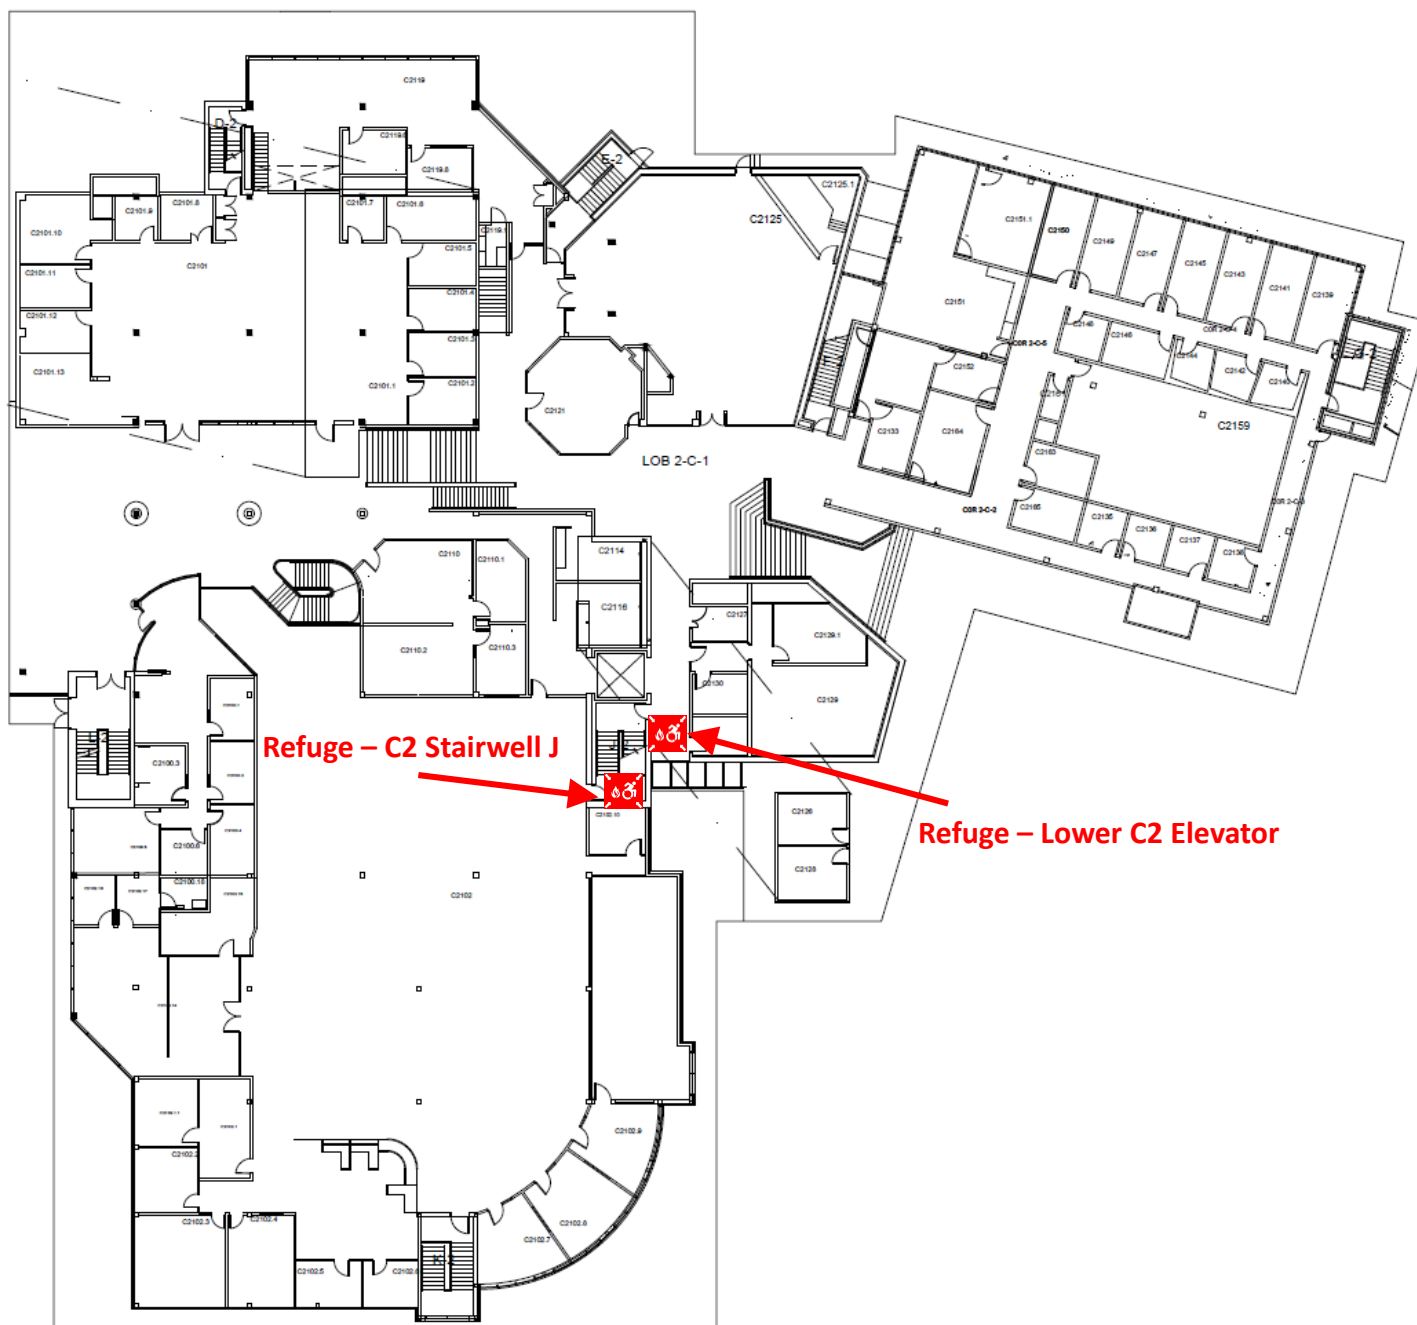

CURRENT AS OF MARCH 2019

Fire Refuge Points – A Wing 200 Level

A Wing 200 level Contains No Refuge Points
as the Level Has Accessible Exits

[Previous Level](#)

[Home](#)

[Next Level](#)

Fire Refuge Points – A Wing 300 Level

Refuge – A3 Stairwell A

Fire Refuge Points – B Wing 200 Level

**Fire Refuge Points –
B Wing 300 Level**

Fleming College

LEARN | BELONG | BECOME

CURRENT AS OF MARCH 2019

Previous Level

Home

Fire Refuge Points – C Wing 0 Level

Home

Next Level

Refuge – C1 Stairwell E

Fire Refuge Points – C Wing 100 Level

Fleming College

LEARN | BELONG | BECOME

CURRENT AS OF MARCH 2019

Previous Level

Home

Next Level

Fire Refuge Points – C Wing 200 Level

Refuge – C2 Stairwell J

Refuge – Lower C2 Elevator

Fire Refuge Points – D Wing

D wing Contains No Refuge Points as All Levels Have Accessible Exits