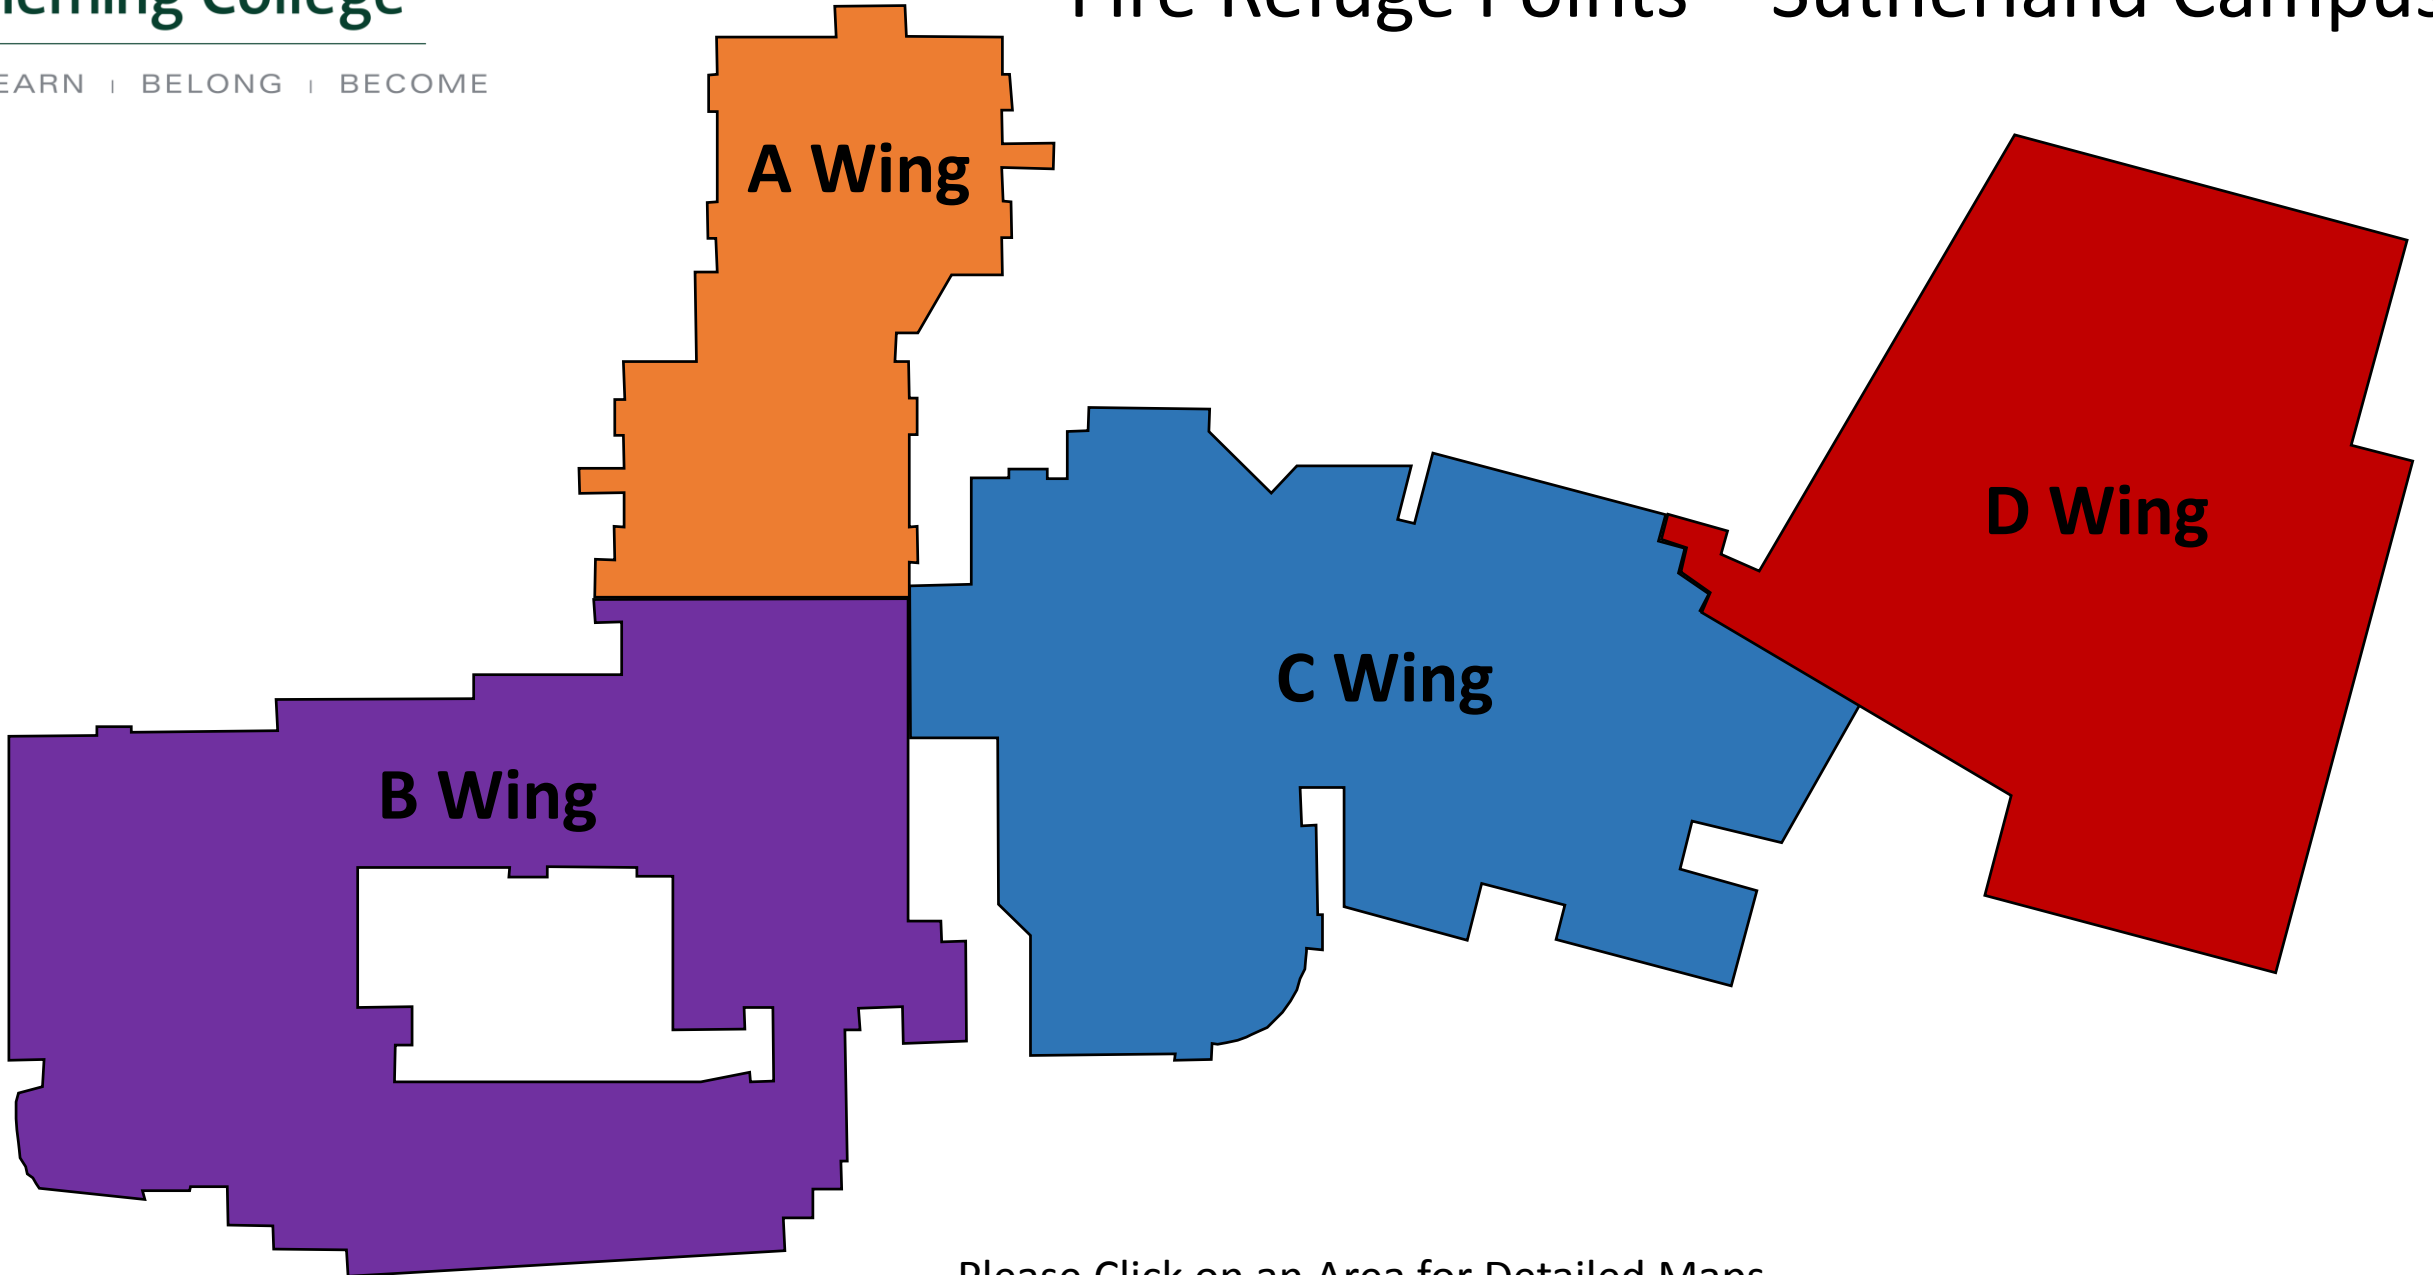

Fire Refuge Points – Sutherland Campus

Please Click on an Area for Detailed Maps

Fire Refuge Points – A Wing 100 Level

Refuge - A1 Stairwell C

Home

Next Level

Fleming College

LEARN | BELONG | BECOME

CURRENT AS OF MARCH 2019

Fire Refuge Points – A Wing 200 Level

A Wing 200 level Contains No Refuge Points
as the Level Has Accessible Exits

[Previous Level](#)

[Home](#)

[Next Level](#)

Fire Refuge Points – A Wing 300 Level

Refuge – A3 Stairwell A

Fire Refuge Points – B Wing 200 Level

**Fire Refuge Points –
B Wing 300 Level**

Fleming College

LEARN | BELONG | BECOME

CURRENT AS OF MARCH 2019

Previous Level

Home