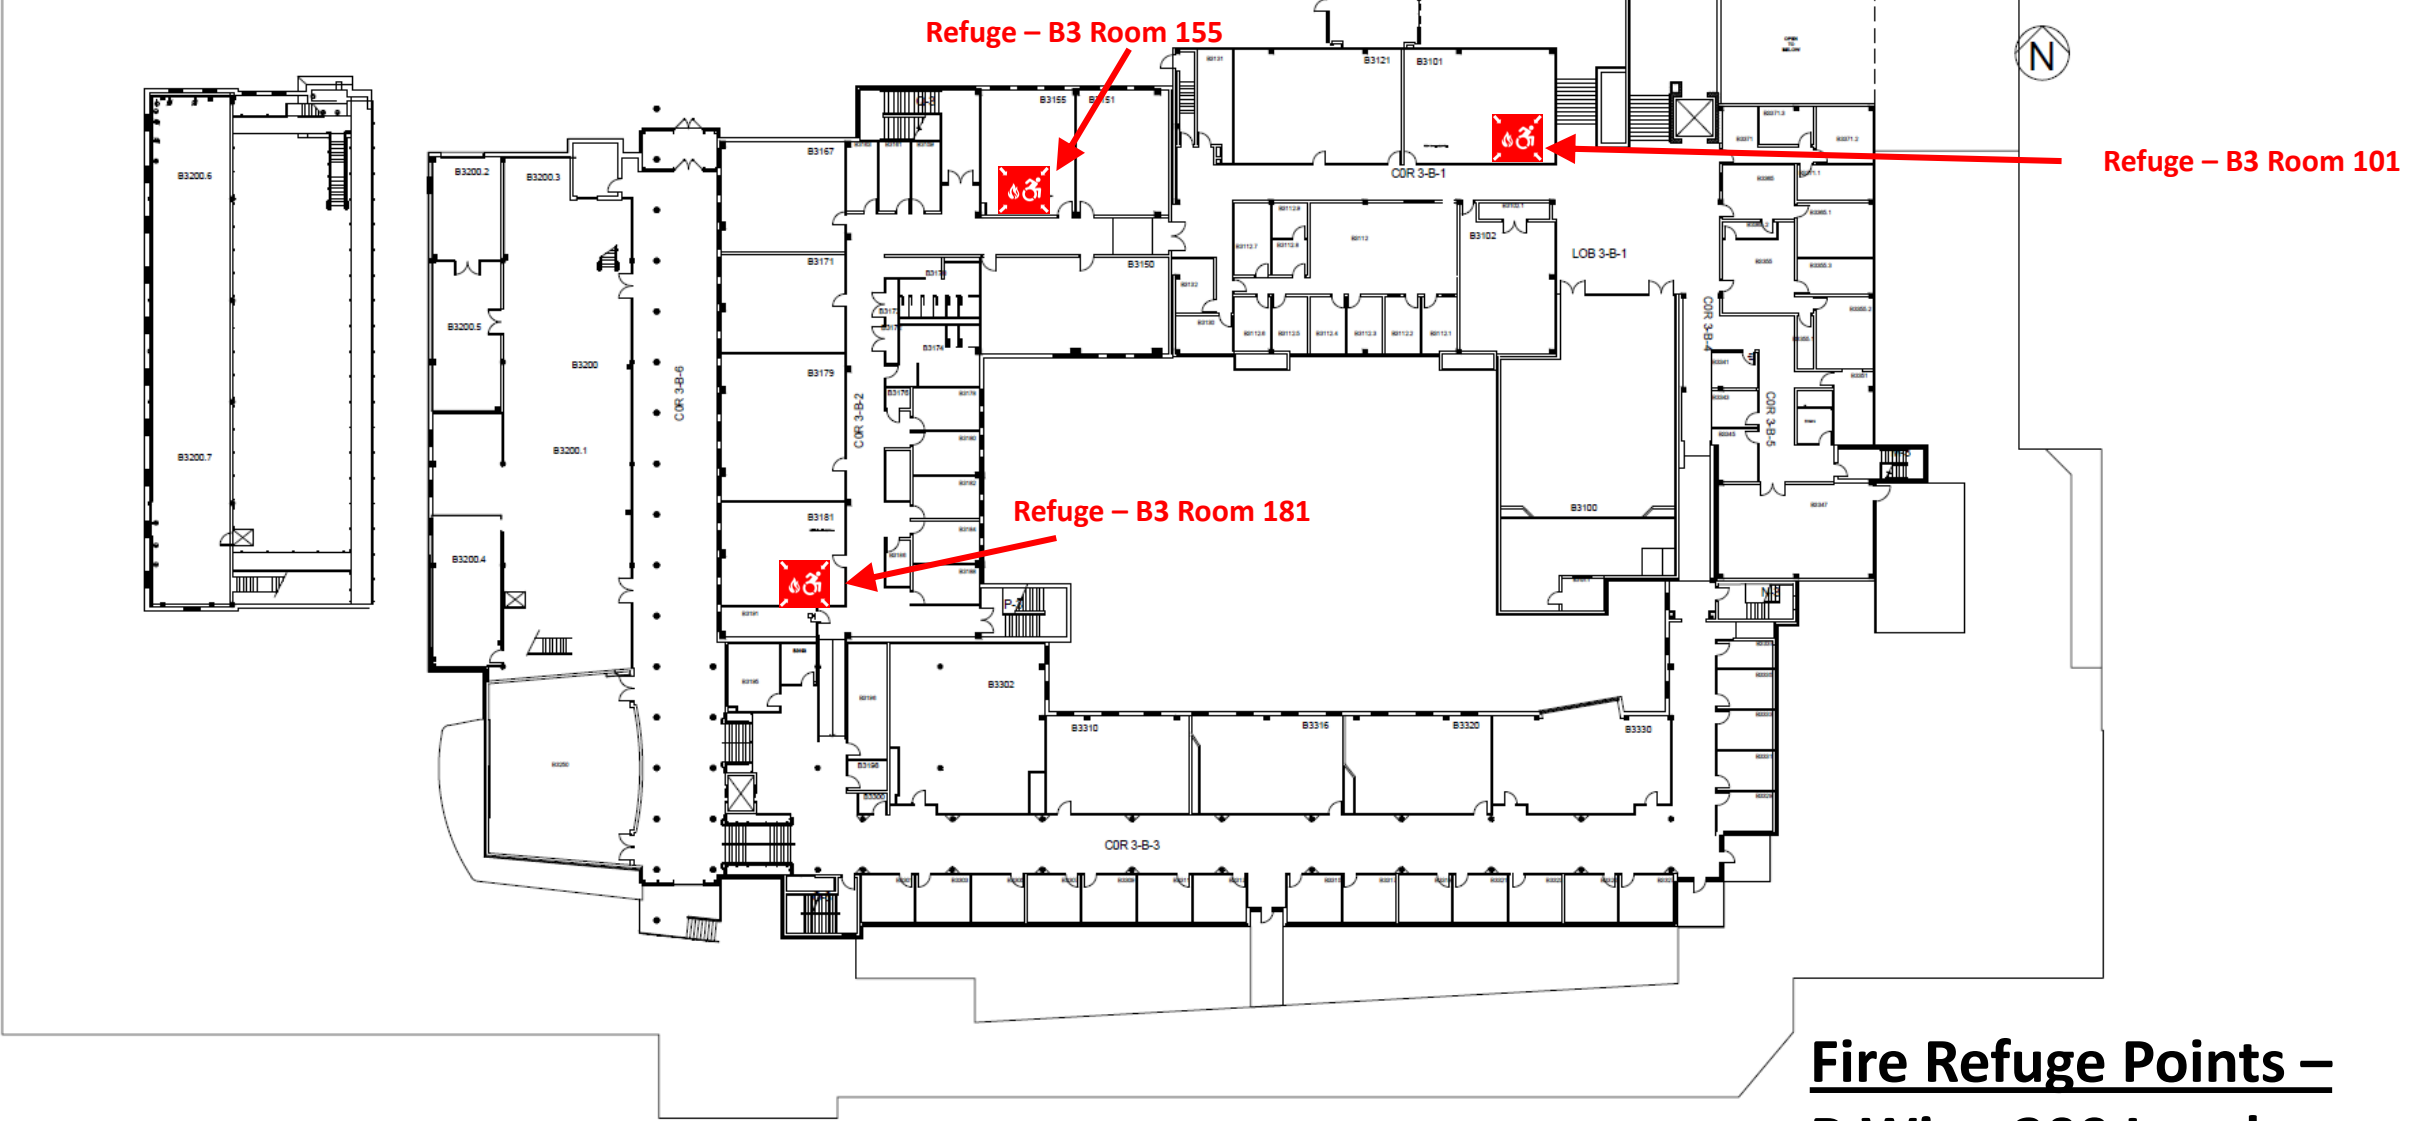

Fire Refuge Points – Sutherland Campus

Please Click on an Area for Detailed Maps

Fire Refuge Points – A Wing 100 Level

Refuge - A1 Stairwell C

Home

Next Level

Fleming College

LEARN | BELONG | BECOME

CURRENT AS OF MARCH 2019

Fire Refuge Points – A Wing 200 Level

A Wing 200 level Contains No Refuge Points
as the Level Has Accessible Exits

[Previous Level](#)

[Home](#)

[Next Level](#)

Fire Refuge Points – A Wing 300 Level

Refuge – A3 Stairwell A

Fire Refuge Points – B Wing 200 Level

**Fire Refuge Points –
B Wing 300 Level**

Fleming College

LEARN | BELONG | BECOME

CURRENT AS OF MARCH 2019

Previous Level

Home